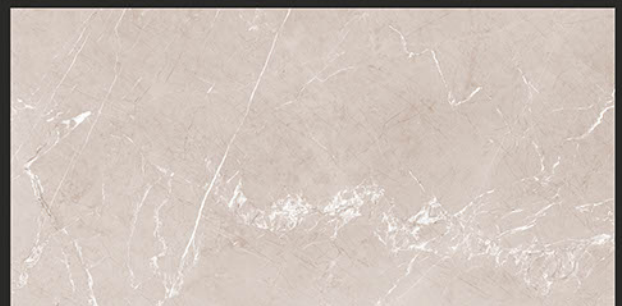

Carving
SERIES

600x1200mm
GLAZED VITRIFIED TILES

CRV FENO MUDDY

NEW
ARRIVAL

RANDOM FACES - 3

Low Water
Absorption

Frost
Resistant

Chemical
Resistant

Stain
Resistance

Zero
Maintenance

Easy to
Clean