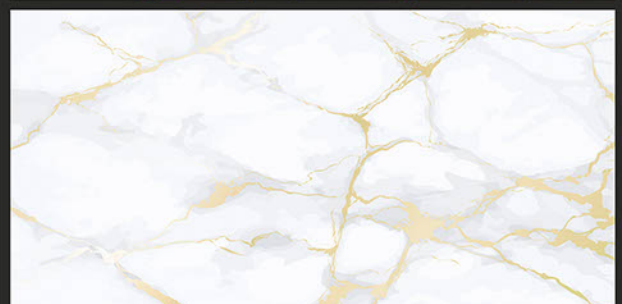

Carving
SERIES

600x1200mm
GLAZED VITRIFIED TILES

CRV CHESTER GOLD

RANDOM FACES - 4

Low Water
Absorption

Frost
Resistant

Chemical
Resistant

Stain
Resistance

Zero
Maintenance

Easy to
Clean