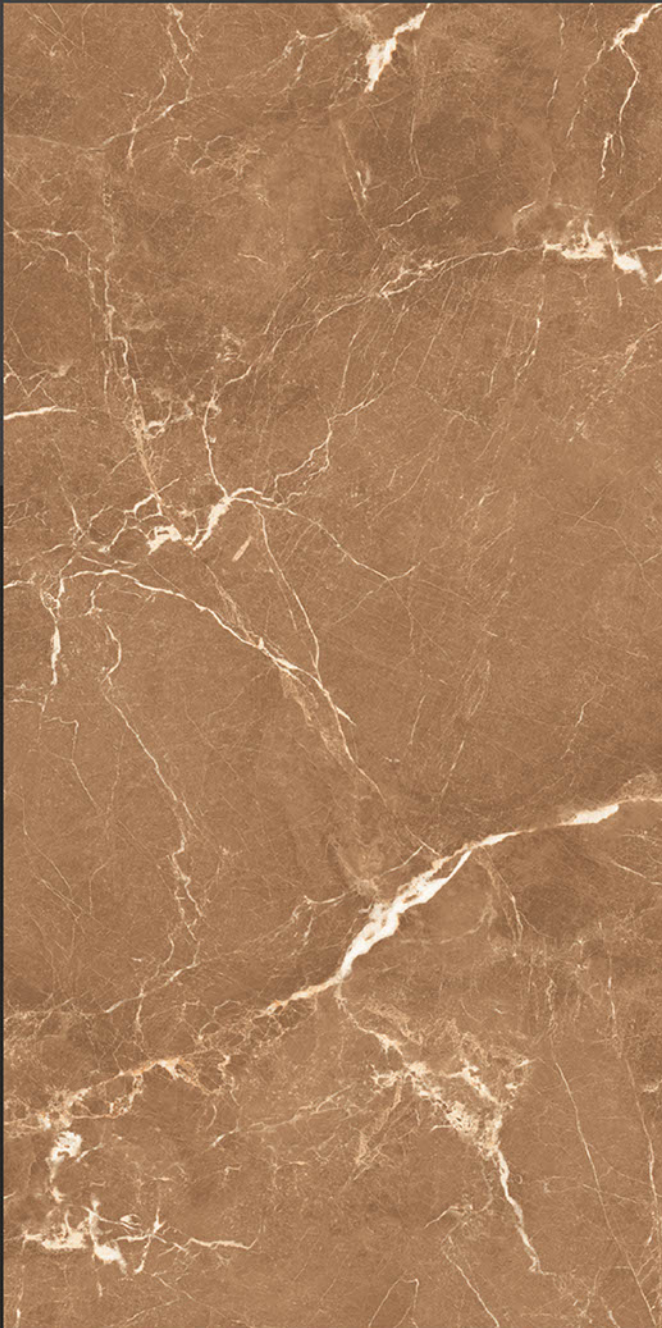

Carving
SERIES

600x1200mm
GLAZED VITRIFIED TILES

CRV KIMBER BROWN

RANDOM FACES - 4

Low Water
Absorption

Frost
Resistant

Chemical
Resistant

Stain
Resistance

Zero
Maintenance

Easy to
Clean