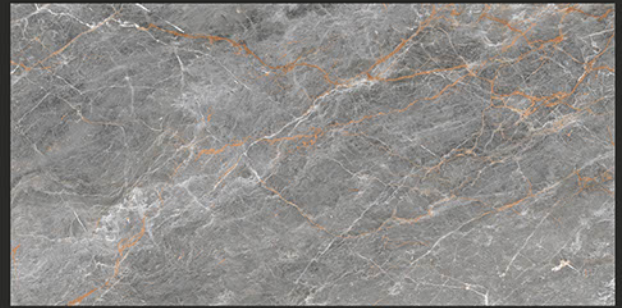

Carving
SERIES

600x1200mm
GLAZED VITRIFIED TILES

CRV HAVUZ GRAFITO

NEW
ARRIVAL

RANDOM FACES - 4

Low Water
Absorption

Frost
Resistant

Chemical
Resistant

Stain
Resistance

Zero
Maintenance

Easy to
Clean