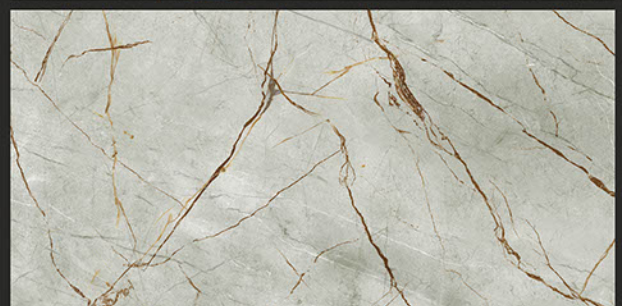

Carving
SERIES

600x1200mm
GLAZED VITRIFIED TILES

CRV SAHA AZUL

RANDOM FACES - 4

Low Water
Absorption

Frost
Resistant

Chemical
Resistant

Stain
Resistance

Zero
Maintenance

Easy to
Clean