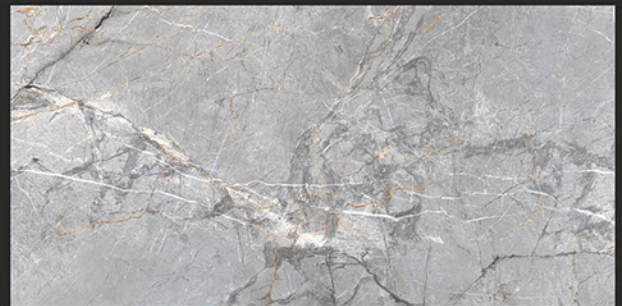

Carving
SERIES

600x1200mm
GLAZED VITRIFIED TILES

CRV BRUT GRIS

NEW
ARRIVAL

RANDOM FACES - 4

Low Water
Absorption

Frost
Resistant

Chemical
Resistant

Stain
Resistance

Zero
Maintenance

Easy to
Clean