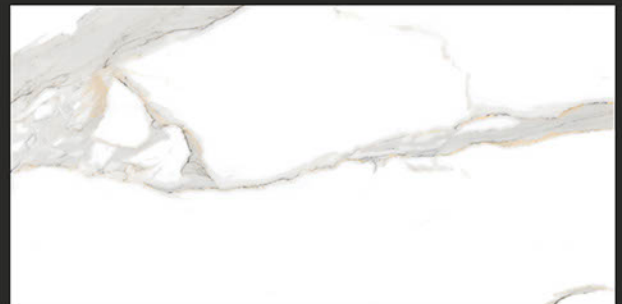

Carving
SERIES

600x1200mm
GLAZED VITRIFIED TILES

CRV STATUARIO CLASSIC

RANDOM FACES - 4

Low Water
Absorption

Frost
Resistant

Chemical
Resistant

Stain
Resistance

Zero
Maintenance

Easy to
Clean