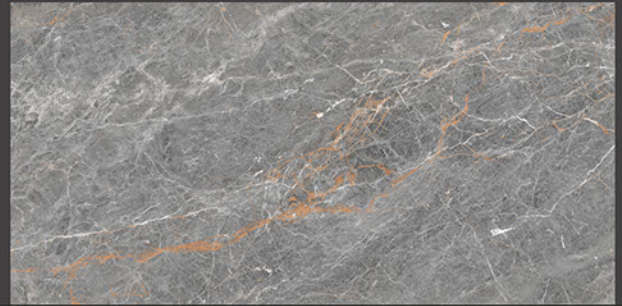

Carving
SERIES

600x1200mm
GLAZED VITRIFIED TILES

CRV HAVUZ GRAFITO

NEW
ARRIVAL

RANDOM FACES - 4

Low Water
Absorption

Frost
Resistant

Chemical
Resistant

Stain
Resistance

Zero
Maintenance

Easy to
Clean