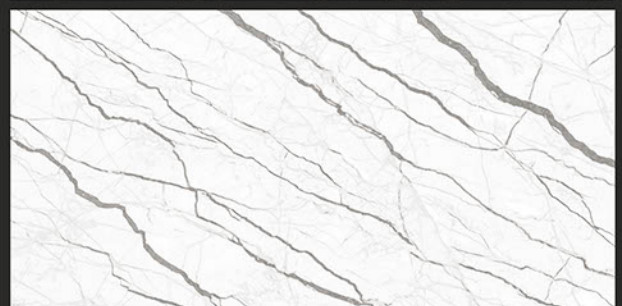

Frost
Resistant

Chemical
Resistant

Stain
Resistance

Zero
Maintenance

Easy to
Clean

Carving
SERIES

600x1200mm
GLAZED VITRIFIED TILES

CRV ALLURO WHITE