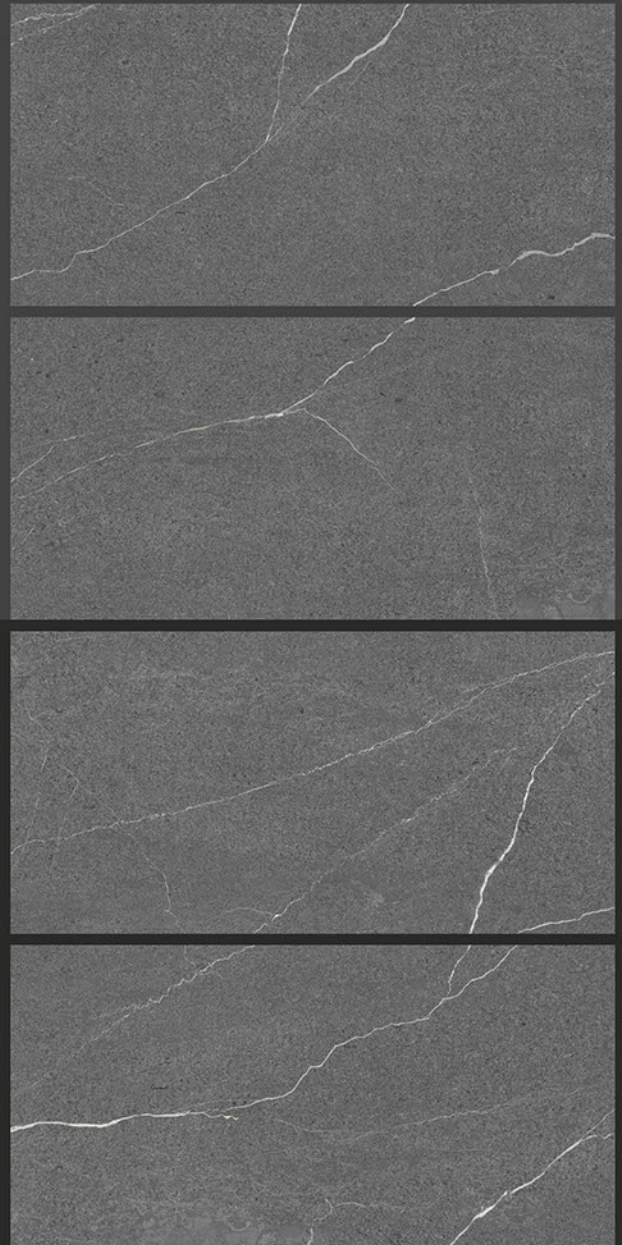

Carving
SERIES

600x1200mm
GLAZED VITRIFIED TILES

CRV CORNOS GRAFITO

RANDOM FACES - 4

Low Water
Absorption

Frost
Resistant

Chemical
Resistant

Stain
Resistance

Zero
Maintenance

Easy to
Clean