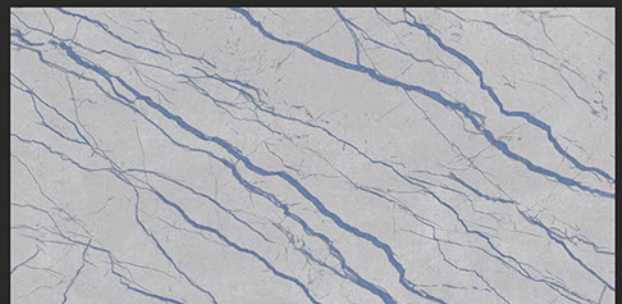

Stain
Resistance

Zero
Maintenance

Easy to
Clean

Carving
SERIES

600x1200mm
GLAZED VITRIFIED TILES

CRV ALLURO GREY

RANDOM FACES - 3

Low Water
Absorption