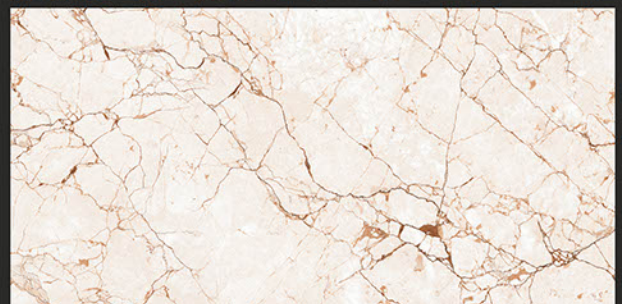

Carving
SERIES

600x1200mm
GLAZED VITRIFIED TILES

CRV BRECCIA BEIGE

RANDOM FACES - 4

Low Water
Absorption

Frost
Resistant

Chemical
Resistant

Stain
Resistance

Zero
Maintenance

Easy to
Clean