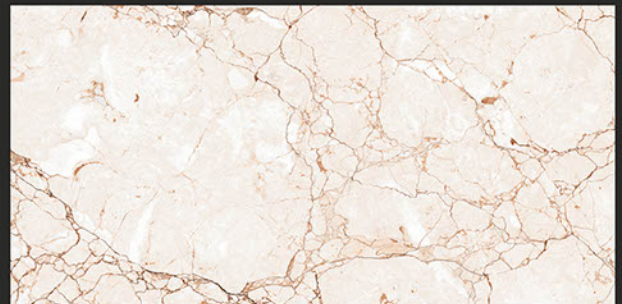

Carving
SERIES

600x1200mm
GLAZED VITRIFIED TILES

CRV BRECCIA BEIGE

RANDOM FACES - 4

Low Water
Absorption

Frost
Resistant

Chemical
Resistant

Stain
Resistance

Zero
Maintenance

Easy to
Clean