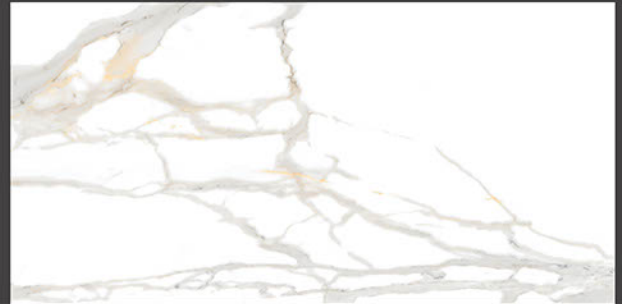

Carving
SERIES

600x1200mm
GLAZED VITRIFIED TILES

CRV STATUARIO CLASSIC

RANDOM FACES - 4

Low Water
Absorption

Frost
Resistant

Chemical
Resistant

Stain
Resistance

Zero
Maintenance

Easy to
Clean