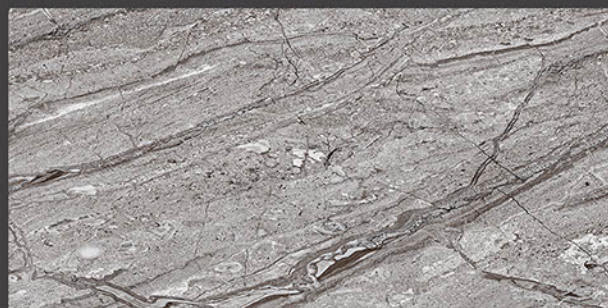

Easy to
Clean

DESIGN SHOWN -
ARROW BROWN

Glossy
COLLECTION

600x1200mm
GLAZED VITRIFIED TILES

ARROW GREY

RANDOM FACES -4

Low Water
Absorption

Frost
Resistant