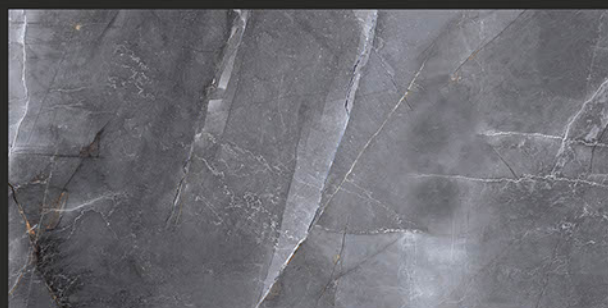

THUNDER GRAFITO

RANDOM FACES - 3

Low Water
Absorption

Frost
Resistant

Chemical
Resistant

Stain
Resistance

Zero
Maintenance

Easy to
Clean