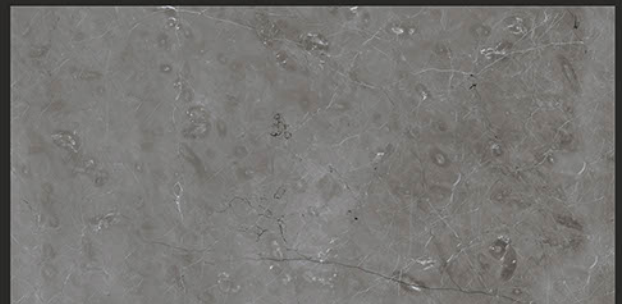

ANTIQUE GRAFITO

RANDOM FACES - 4

Low Water
Absorption

Frost
Resistant

Chemical
Resistant

Stain
Resistance

Zero
Maintenance

Easy to
Clean