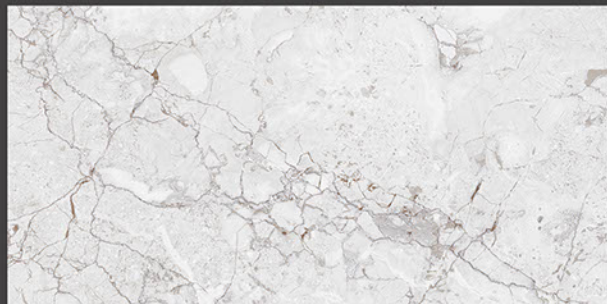

Chemical
Resistant

Stain
Resistance

Zero
Maintenance

Easy to
Clean

DESIGN SHOWN -
BRECCIA AURORA

Glossy
COLLECTION

600x1200mm
GLAZED VITRIFIED TILES

BRECCIA GRIS