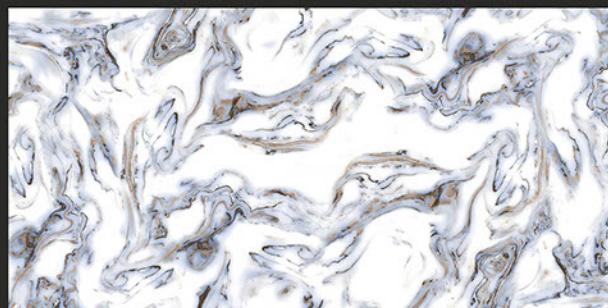

DESIGN SHOWN -
BRECCIA

Glossy
COLLECTION

600x1200mm
GLAZED VITRIFIED TILES

LEVON
CERAMIC

BURBERRY BLUE

RANDOM FACES - 3

Low Water
Absorption

Frost
Resistant