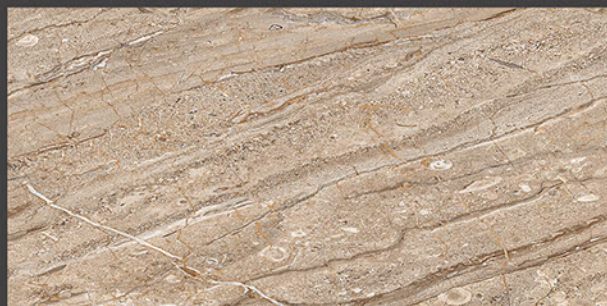

600x1200mm
GLAZED VITRIFIED TILES

ARROW BROWN

RANDOM FACES -4

Low Water
Absorption

Frost
Resistant

Chemical
Resistant

Stain
Resistance

Zero
Maintenance