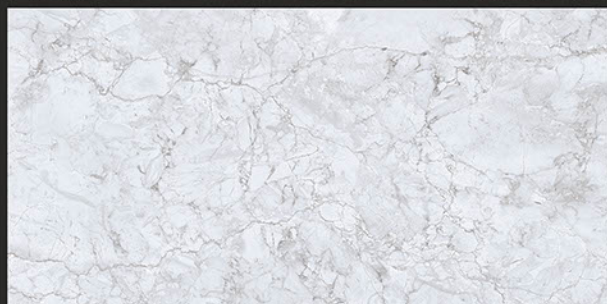

Zero
Maintenance

Easy to
Clean

DESIGN SHOWN -
ARKOS BEIGE

Glossy
COLLECTION

600x1200mm
GLAZED VITRIFIED TILES

ARKOS GRIS

RANDOM FACES -4

Low Water
Absorption