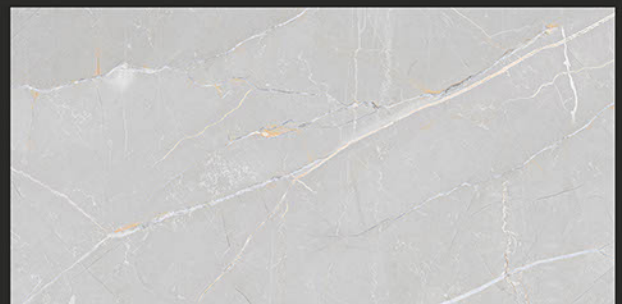

Zero
Maintenance

Easy to
Clean

Glossy
COLLECTION

600x1200mm
GLAZED VITRIFIED TILES

ARMANI BIANCO

RANDOM FACES -4

Low Water
Absorption

Frost
Resistant