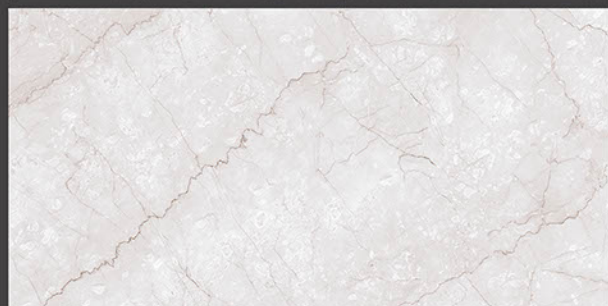

BOTTOCHINO CLASSIC GRIS

RANDOM FACES - 3

Low Water
Absorption

Frost
Resistant

Chemical
Resistant

Stain
Resistance

Zero
Maintenance

Easy to
Clean