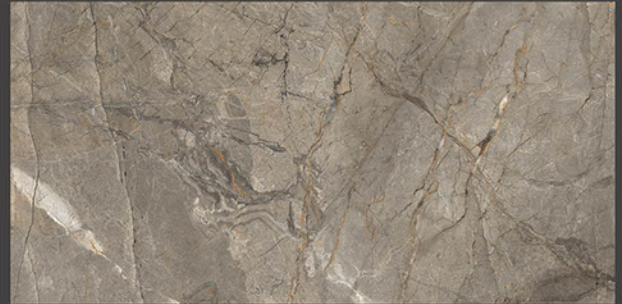

VEGAS NATURAL

RANDOM FACES - 4

Low Water
Absorption

Frost
Resistant

Chemical
Resistant

Stain
Resistance

Zero
Maintenance

Easy to
Clean