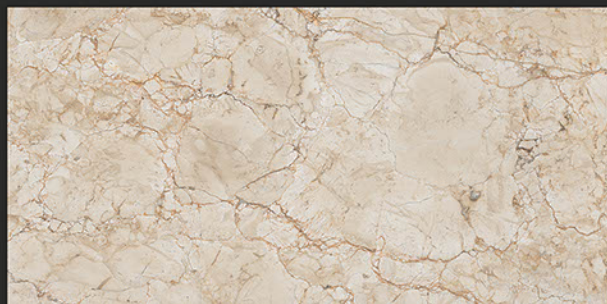

ARKOS BEIGE

RANDOM FACES -4

Low Water
Absorption

Frost
Resistant

Chemical
Resistant

Stain
Resistance

Zero
Maintenance

Easy to
Clean