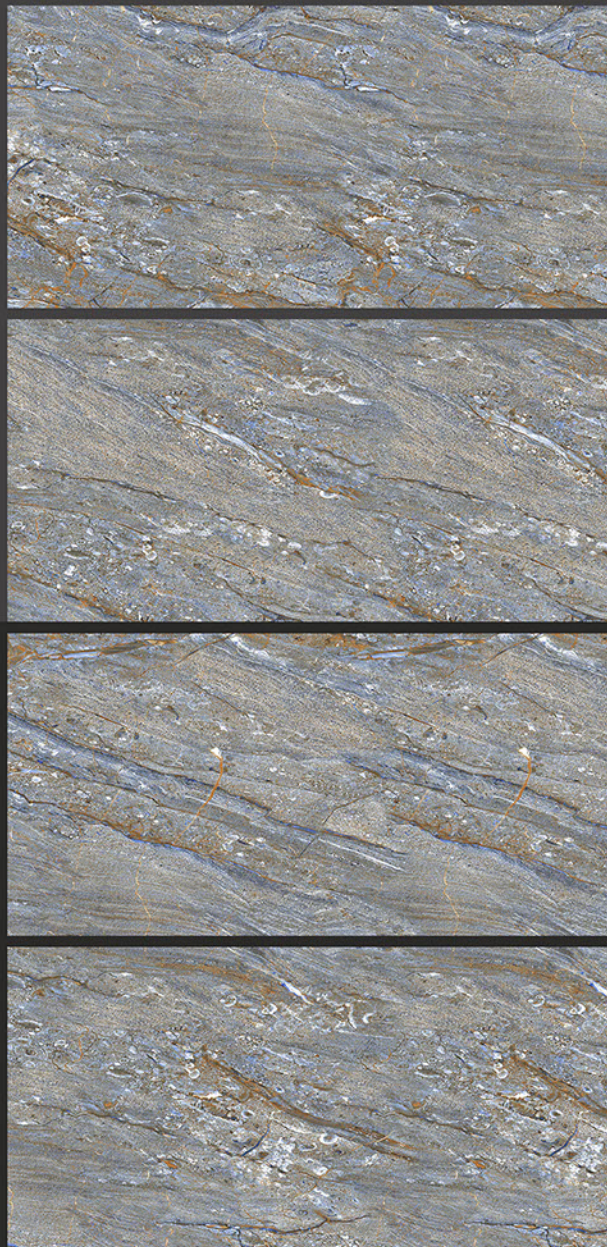

Zero
Maintenance

Easy to
Clean

Glossy
COLLECTION

600x1200mm
GLAZED VITRIFIED TILES

STANZA AZUL

RANDOM FACES - 4

Low Water
Absorption

Frost
Resistant