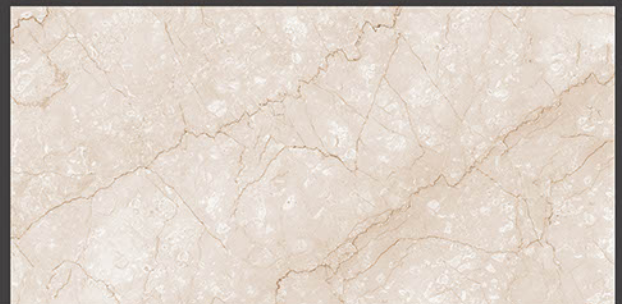

Frost
Resistant

Chemical
Resistant

Stain
Resistance

Zero
Maintenance

Easy to
Clean

Glossy
COLLECTION

600x1200mm
GLAZED VITRIFIED TILES

BOTTOCHINO CLASSIC BEIGE