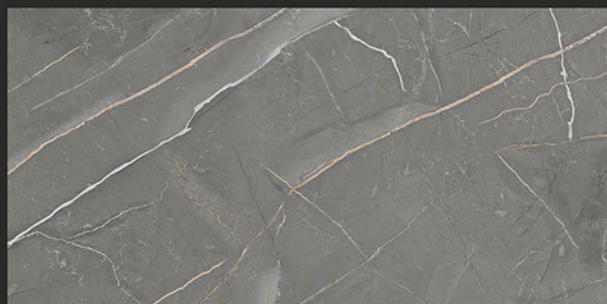

ARMANI GREY

RANDOM FACES -4

Low Water
Absorption

Frost
Resistant

Chemical
Resistant

Stain
Resistance

Zero
Maintenance

Easy to
Clean