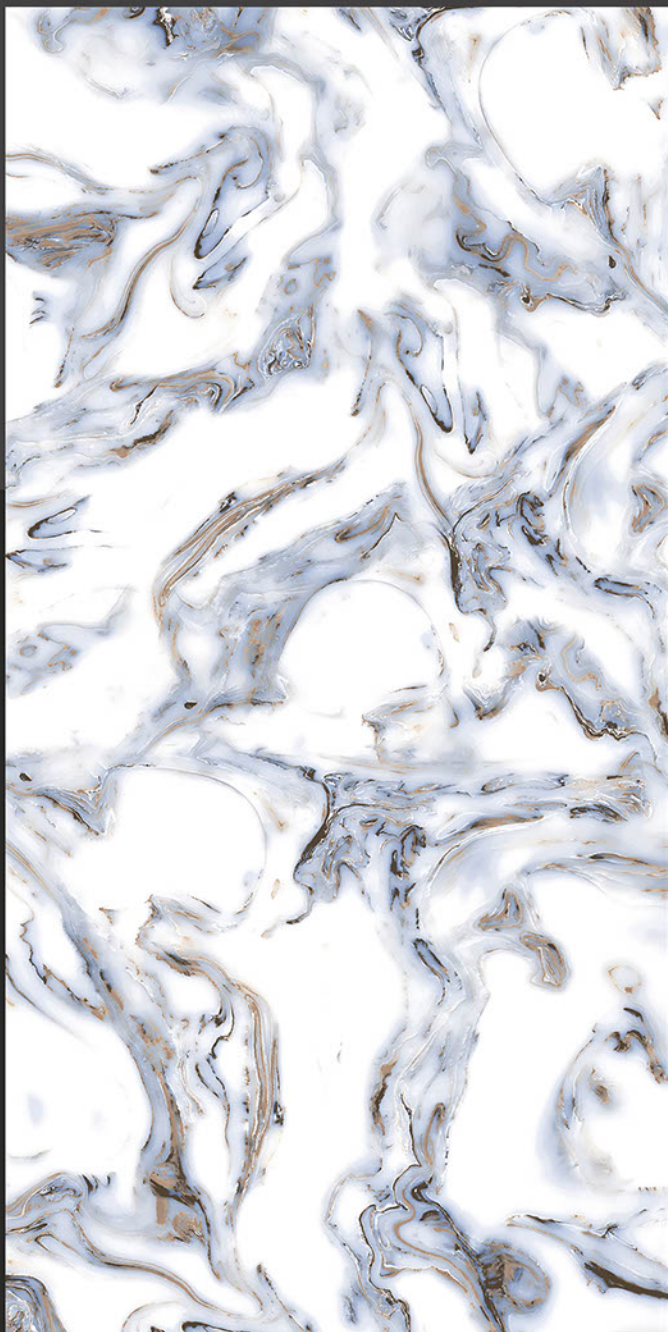

DESIGN SHOWN -
BRECCIA

Glossy
COLLECTION

600x1200mm
GLAZED VITRIFIED TILES

LEVON
CERAMIC

BURBERRY BLUE

RANDOM FACES - 3

Low Water
Absorption

Frost
Resistant