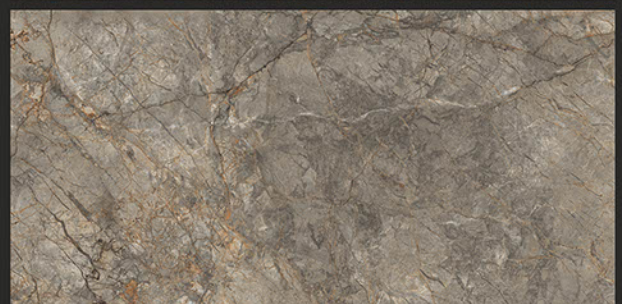

VEGAS NATURAL

RANDOM FACES - 4

Low Water
Absorption

Frost
Resistant

Chemical
Resistant

Stain
Resistance

Zero
Maintenance

Easy to
Clean