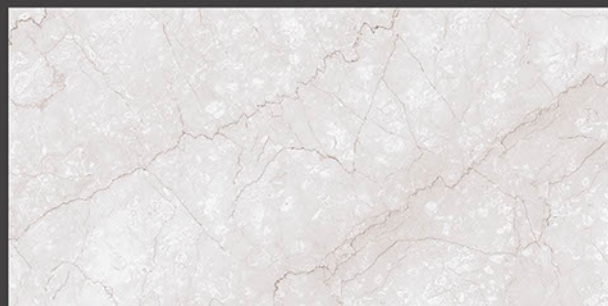

BOTTOCHINO CLASSIC GRIS

RANDOM FACES - 3

Low Water
Absorption

Frost
Resistant

Chemical
Resistant

Stain
Resistance

Zero
Maintenance

Easy to
Clean