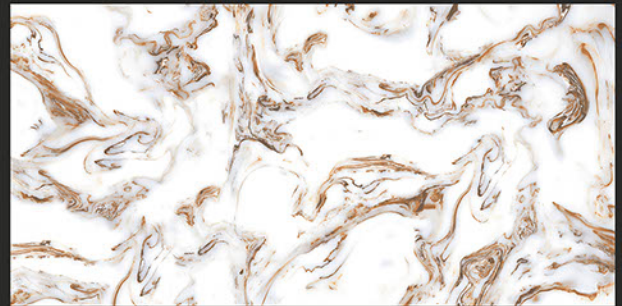

Glossy
COLLECTION

600x1200mm
GLAZED VITRIFIED TILES

LEVON
CERAMIC

BURBERRY BROWN

RANDOM FACES - 3

Low Water
Absorption

Frost
Resistant

Chemical
Resistant

Stain
Resistance

Zero
Maintenance

Easy to
Clean