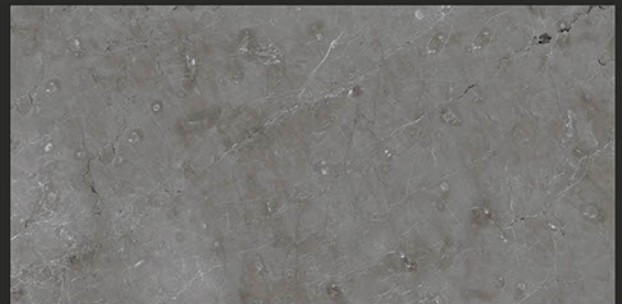

ANTIQUE GRAFITO

RANDOM FACES - 4

Low Water
Absorption

Frost
Resistant

Chemical
Resistant

Stain
Resistance

Zero
Maintenance

Easy to
Clean