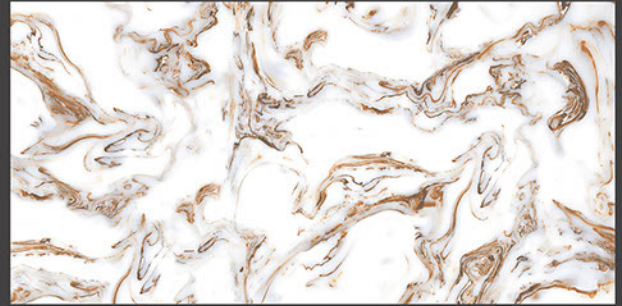

Glossy
COLLECTION

600x1200mm
GLAZED VITRIFIED TILES

LEVON
CERAMIC

BURBERRY BROWN

RANDOM FACES - 3

Low Water
Absorption

Frost
Resistant

Chemical
Resistant

Stain
Resistance

Zero
Maintenance

Easy to
Clean