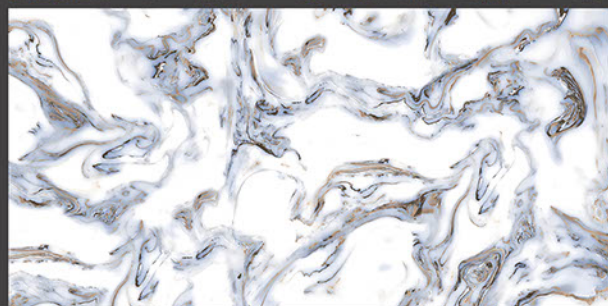

DESIGN SHOWN -
BRECCIA

Glossy
COLLECTION

600x1200mm
GLAZED VITRIFIED TILES

LEVON
CERAMIC

BURBERRY BLUE

RANDOM FACES - 3

Low Water
Absorption

Frost
Resistant