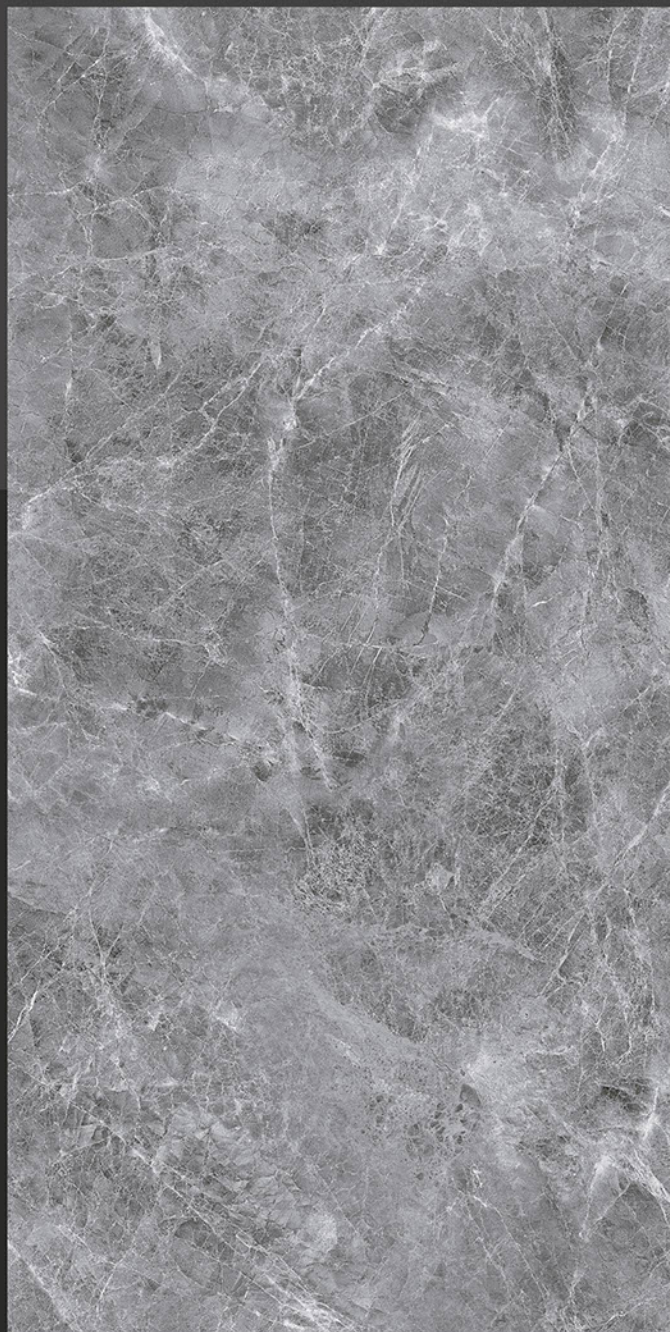

Stain
Resistance

Zero
Maintenance

Easy to
Clean

Glossy
COLLECTION

600x1200mm
GLAZED VITRIFIED TILES

ATERRA GREY

RANDOM FACES -4

Low Water
Absorption