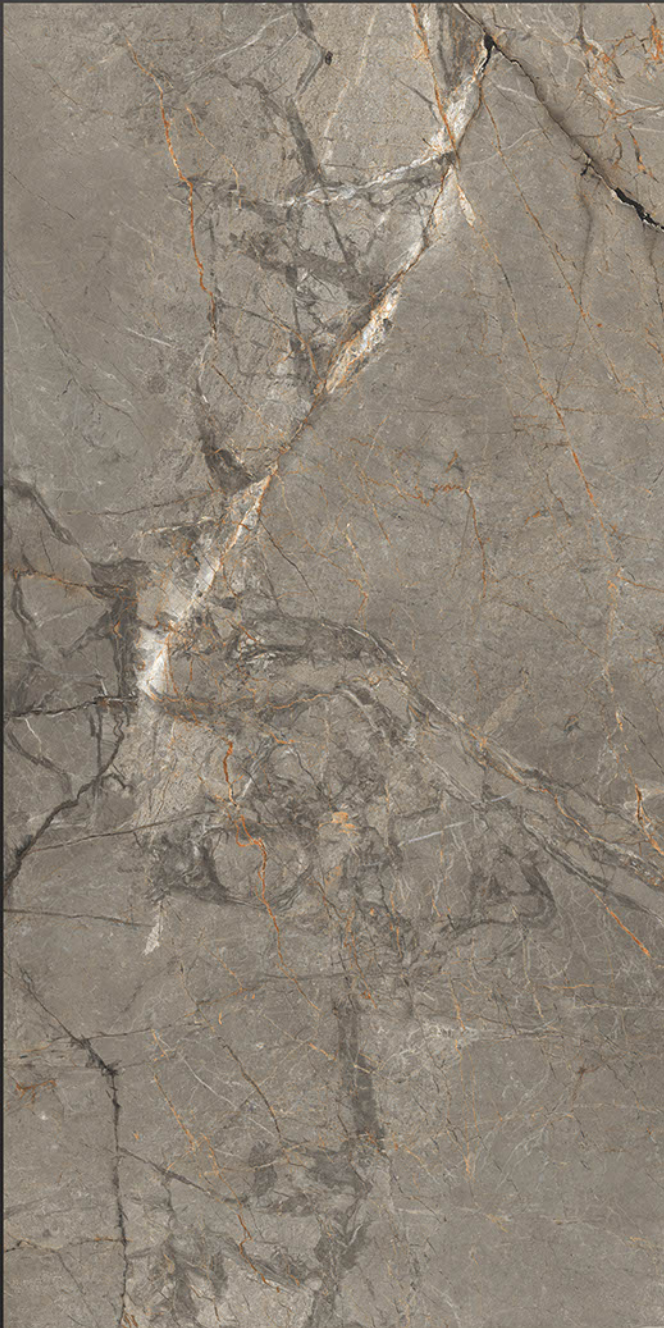

VEGAS NATURAL

RANDOM FACES - 4

Low Water
Absorption

Frost
Resistant

Chemical
Resistant

Stain
Resistance

Zero
Maintenance

Easy to
Clean