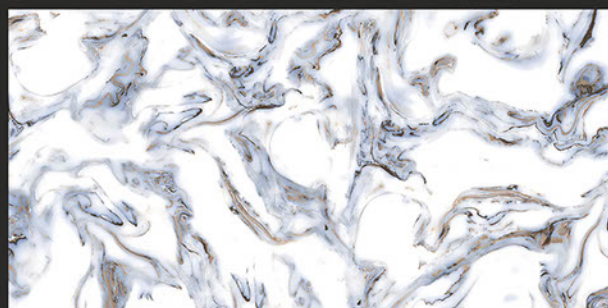

DESIGN SHOWN -
BRECCIA

Glossy
COLLECTION

600x1200mm
GLAZED VITRIFIED TILES

LEVON
CERAMIC

BURBERRY BLUE

RANDOM FACES - 3

Low Water
Absorption

Frost
Resistant