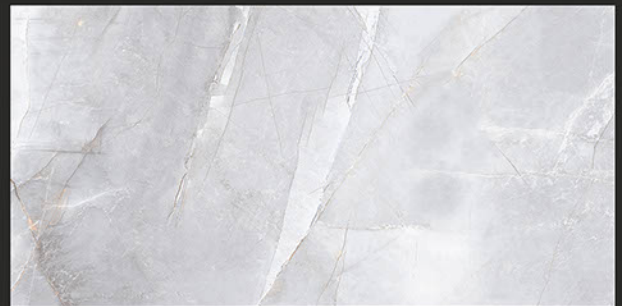

Zero
Maintenance

Easy to
Clean

DESIGN SHOWN -
SUFYAN KOTA

Glossy
COLLECTION

600x1200mm
GLAZED VITRIFIED TILES

THUNDER BIANCO

RANDOM FACES - 3

Low Water
Absorption