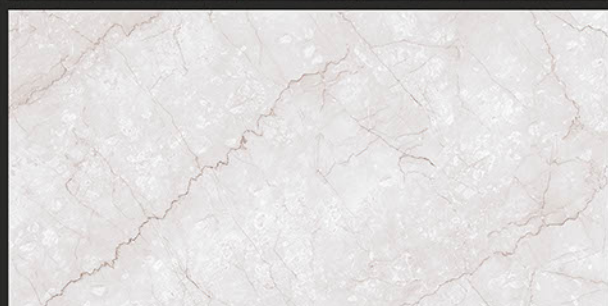

BOTTOCHINO CLASSIC GRIS

RANDOM FACES - 3

Low Water
Absorption

Frost
Resistant

Chemical
Resistant

Stain
Resistance

Zero
Maintenance

Easy to
Clean