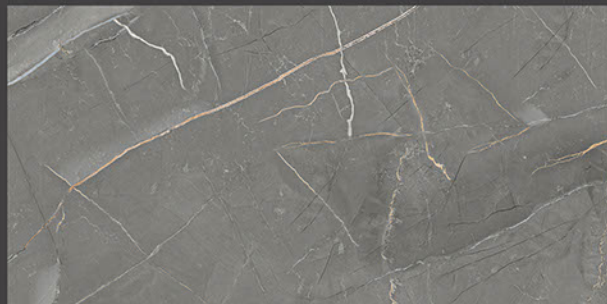

ARMANI GREY

RANDOM FACES -4

Low Water
Absorption

Frost
Resistant

Chemical
Resistant

Stain
Resistance

Zero
Maintenance

Easy to
Clean