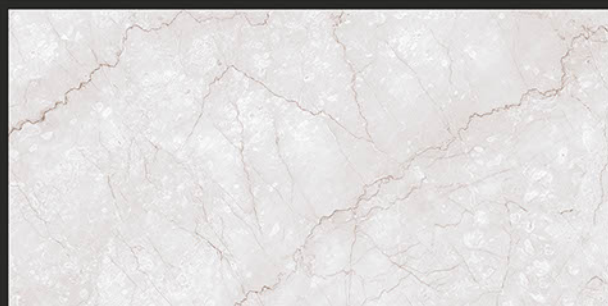

BOTTOCHINO CLASSIC GRIS

RANDOM FACES - 3

Low Water
Absorption

Frost
Resistant

Chemical
Resistant

Stain
Resistance

Zero
Maintenance

Easy to
Clean