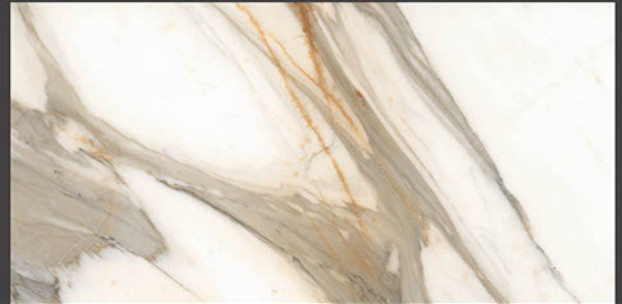

KASHMIR WHITE

RANDOM FACES - 4

Low Water
Absorption

Frost
Resistant

Chemical
Resistant

Stain
Resistance

Zero
Maintenance

Easy to
Clean