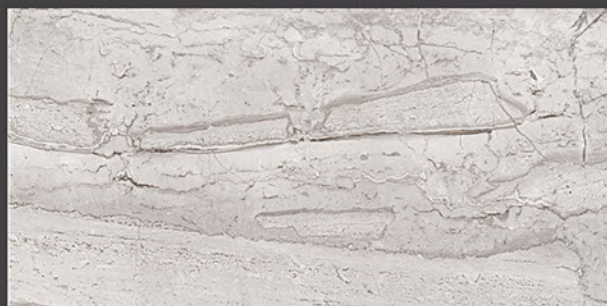

DYNA NATURAL GRIS

RANDOM FACES - 4

Low Water
Absorption

Frost
Resistant

Chemical
Resistant

Stain
Resistance

Zero
Maintenance

Easy to
Clean