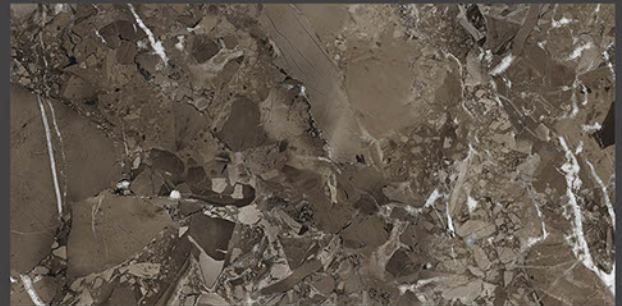

EARTH OLIVE

RANDOM FACES - 3

Low Water
Absorption

Frost
Resistant

Chemical
Resistant

Stain
Resistance

Zero
Maintenance

Easy to
Clean