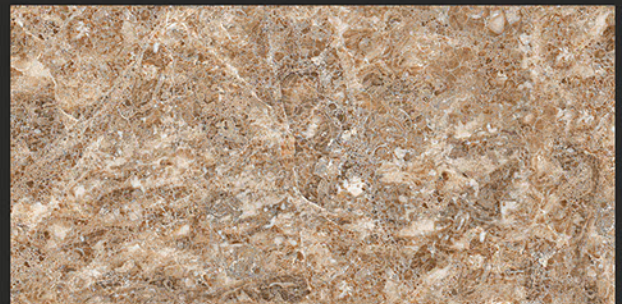

EMPREDOR HONEY GOLD

RANDOM FACES - 1

Low Water
Absorption

Frost
Resistant

Chemical
Resistant

Stain
Resistance

Zero
Maintenance

Easy to
Clean