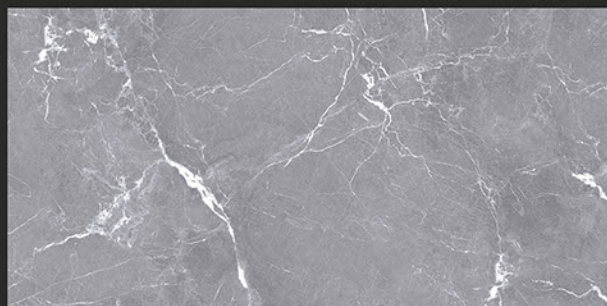

KIMBER GRIS

RANDOM FACES - 4

Low Water
Absorption

Frost
Resistant

Chemical
Resistant

Stain
Resistance

Zero
Maintenance

Easy to
Clean