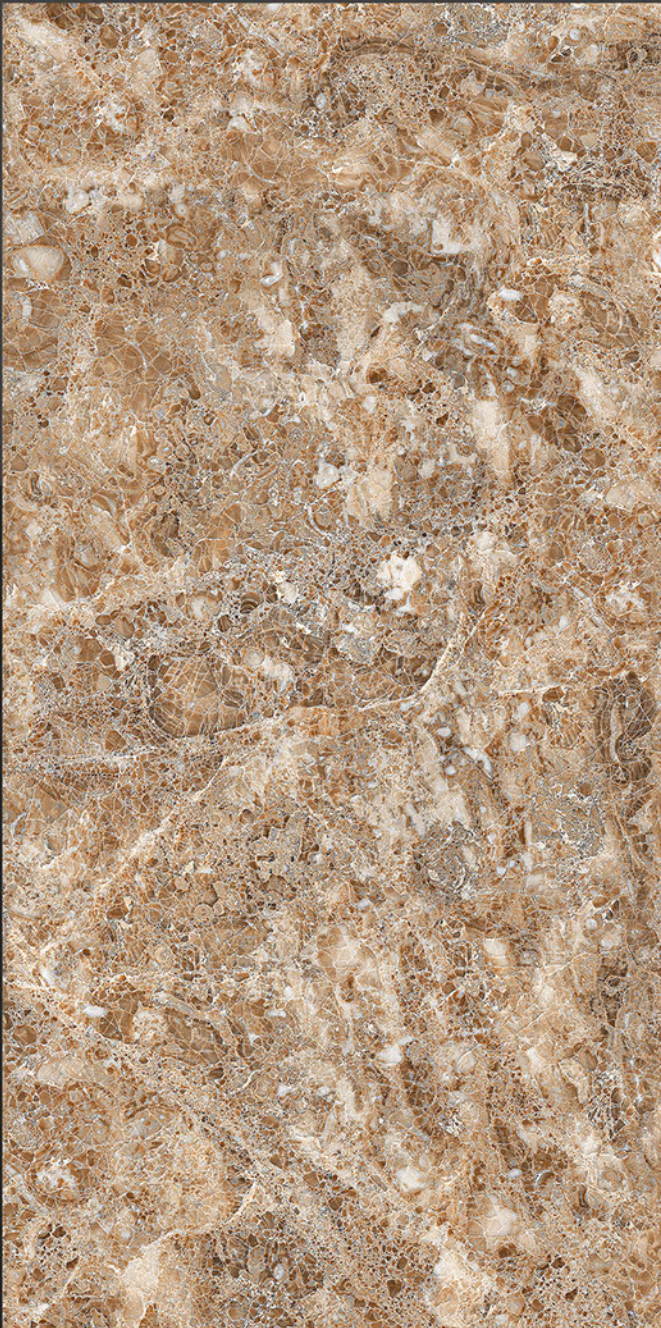

EMPREDOR HONEY GOLD

RANDOM FACES - 1

Low Water
Absorption

Frost
Resistant

Chemical
Resistant

Stain
Resistance

Zero
Maintenance

Easy to
Clean