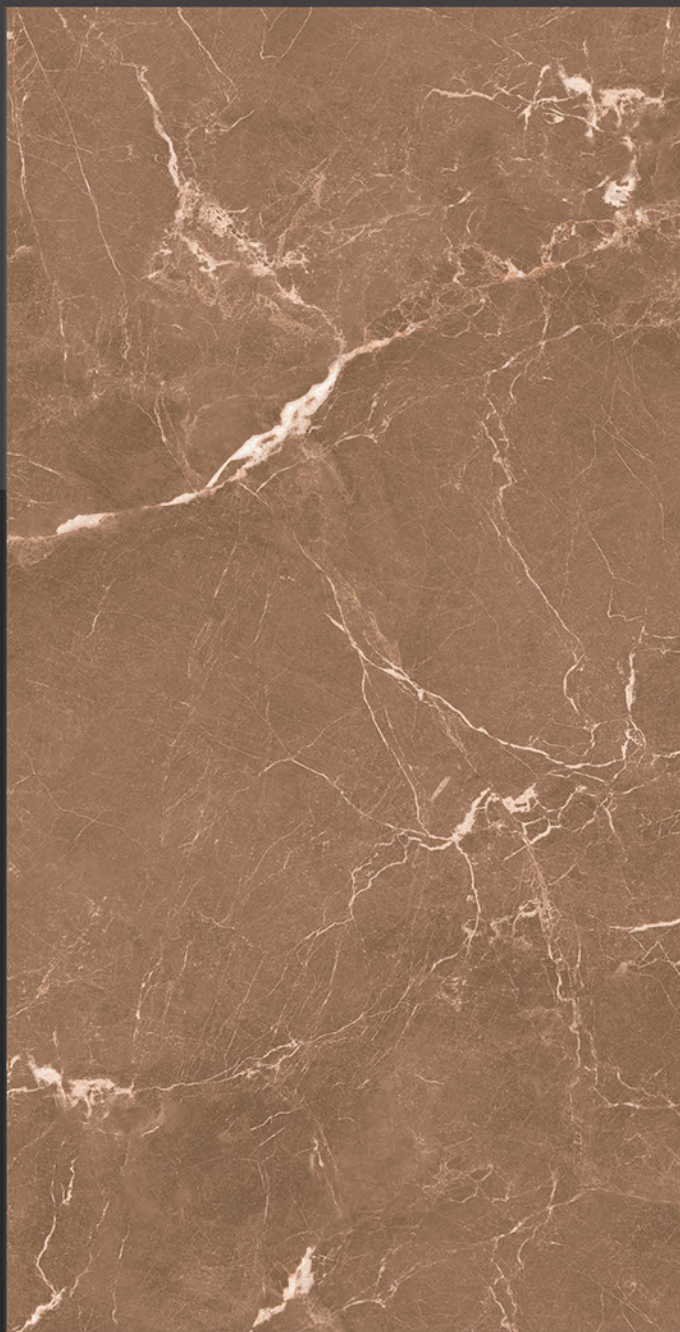

KIMBER MOCHA

RANDOM FACES - 4

Low Water
Absorption

Frost
Resistant

Chemical
Resistant

Stain
Resistance

Zero
Maintenance

Easy to
Clean