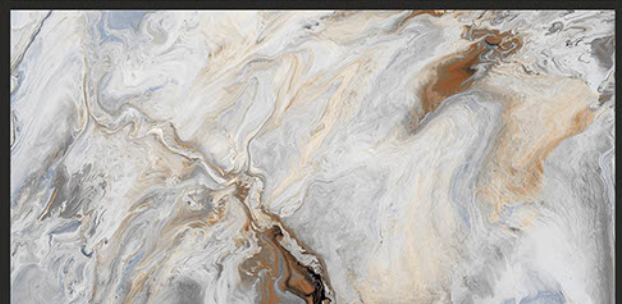

Glossy
COLLECTION

600x1200mm
GLAZED VITRIFIED TILES

LEVON
CERAMIC

GRANDE MIX

RANDOM FACES - 4

Low Water
Absorption

Frost
Resistant

Chemical
Resistant

Stain
Resistance

Zero
Maintenance

Easy to
Clean