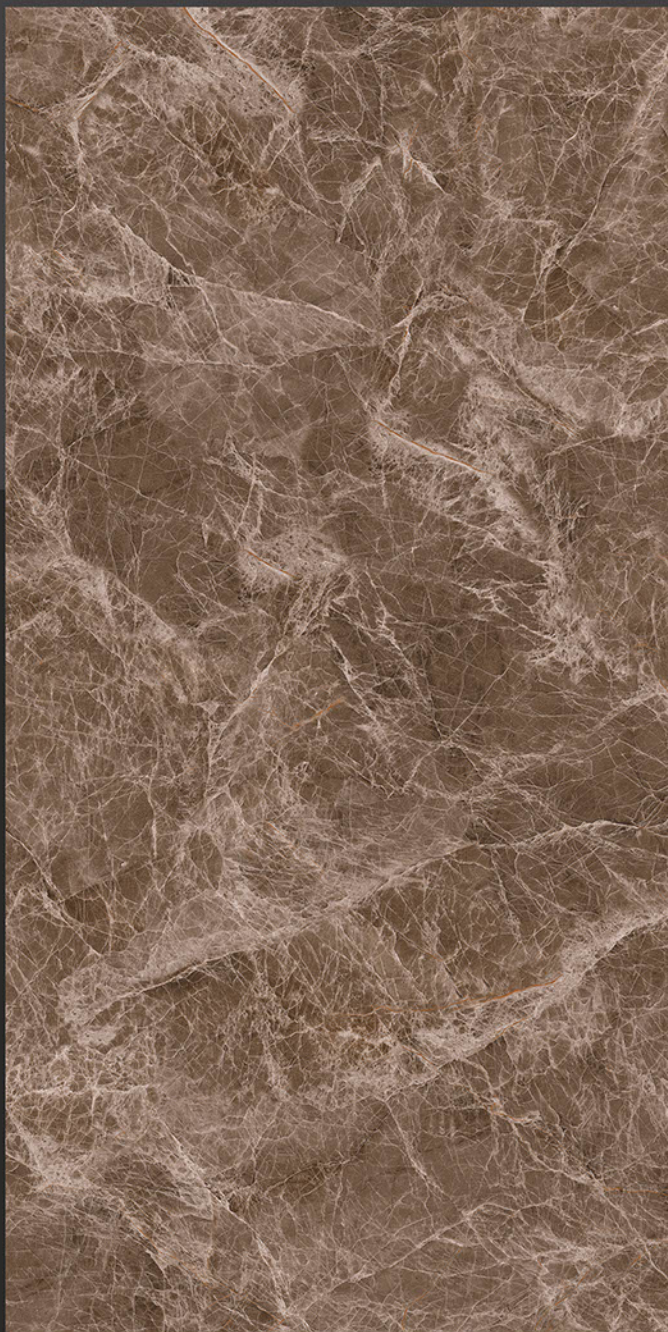

EMPREDOR BROWN

RANDOM FACES - 4

Low Water
Absorption

Frost
Resistant

Chemical
Resistant

Stain
Resistance

Zero
Maintenance

Easy to
Clean