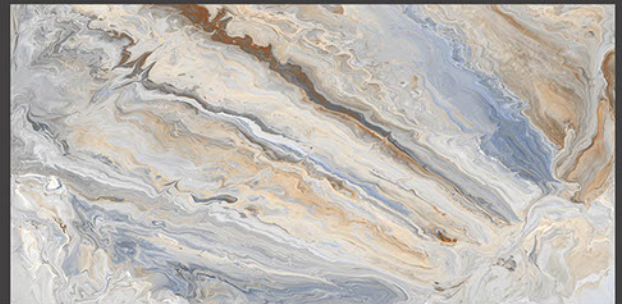

Glossy
COLLECTION

600x1200mm
GLAZED VITRIFIED TILES

LEVON
CERAMIC

GRANDE MIX

RANDOM FACES - 4

Low Water
Absorption

Frost
Resistant

Chemical
Resistant

Stain
Resistance

Zero
Maintenance

Easy to
Clean