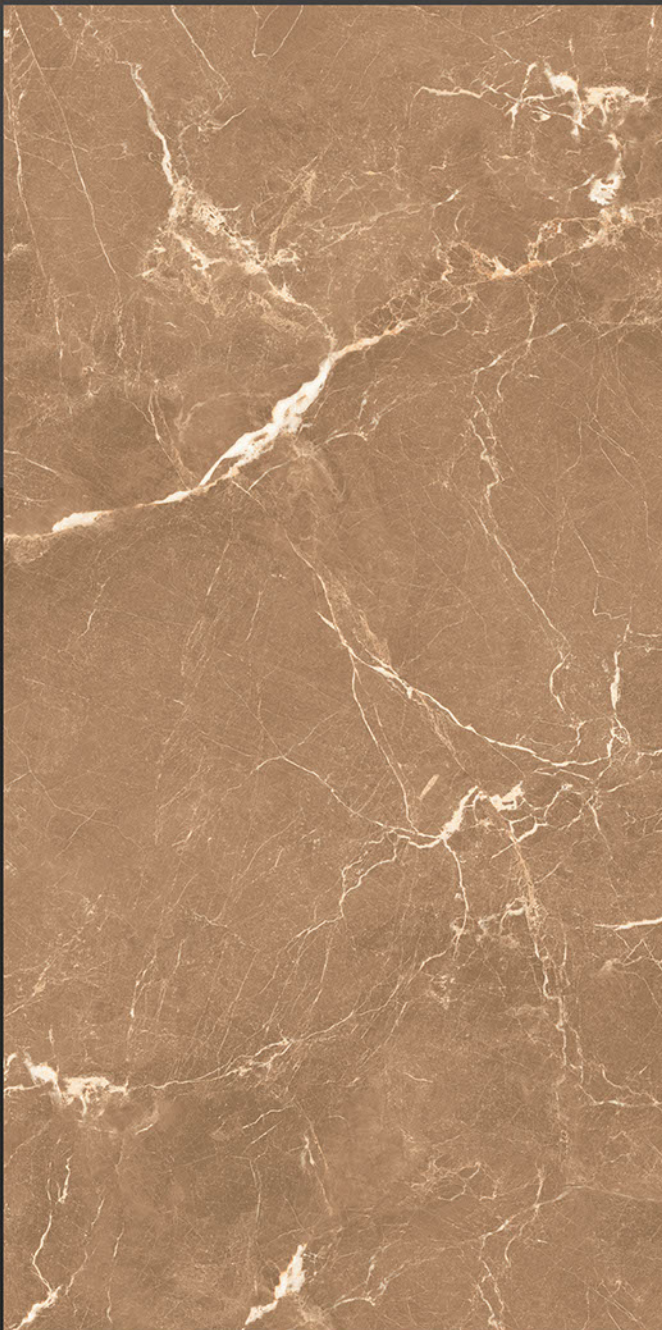

## KIMBER BROWN

RANDOM FACES - 4

Low Water  
Absorption

Frost  
Resistant

Chemical  
Resistant

Stain  
Resistance

Zero  
Maintenance

Easy to  
Clean