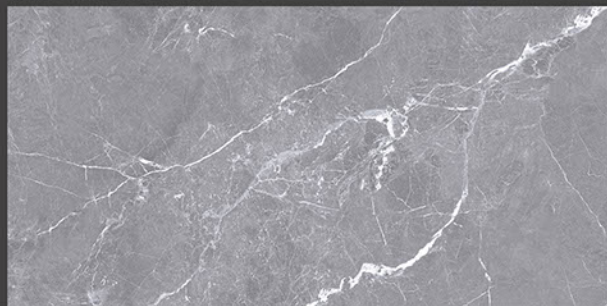

KIMBER GRIS

RANDOM FACES - 4

Low Water
Absorption

Frost
Resistant

Chemical
Resistant

Stain
Resistance

Zero
Maintenance

Easy to
Clean