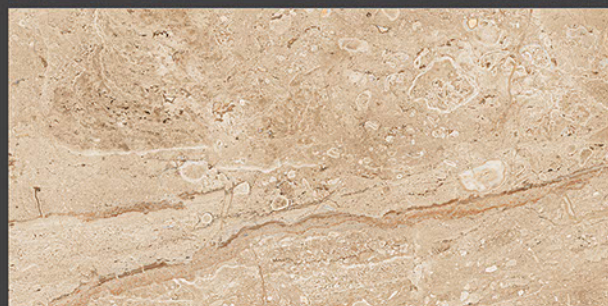

DAHINO BEIGE

RANDOM FACES - 3

Low Water
Absorption

Frost
Resistant

Chemical
Resistant

Stain
Resistance

Zero
Maintenance

Easy to
Clean