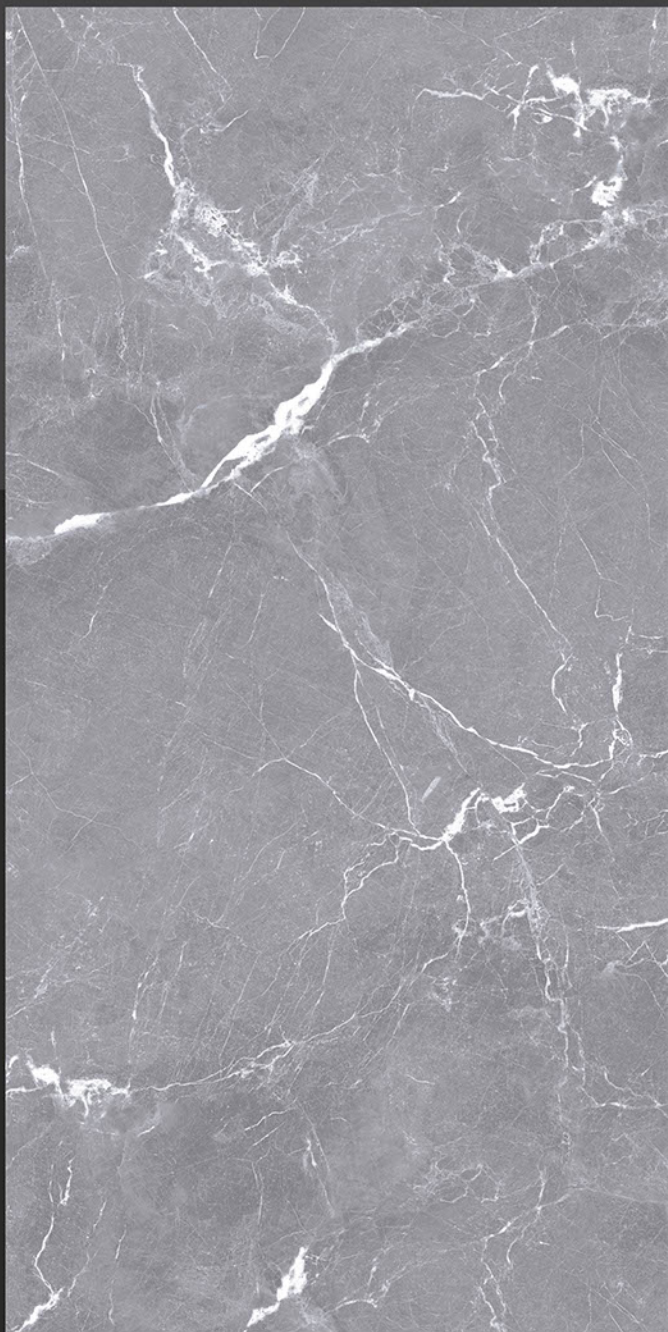

KIMBER GRIS

RANDOM FACES - 4

Low Water
Absorption

Frost
Resistant

Chemical
Resistant

Stain
Resistance

Zero
Maintenance

Easy to
Clean