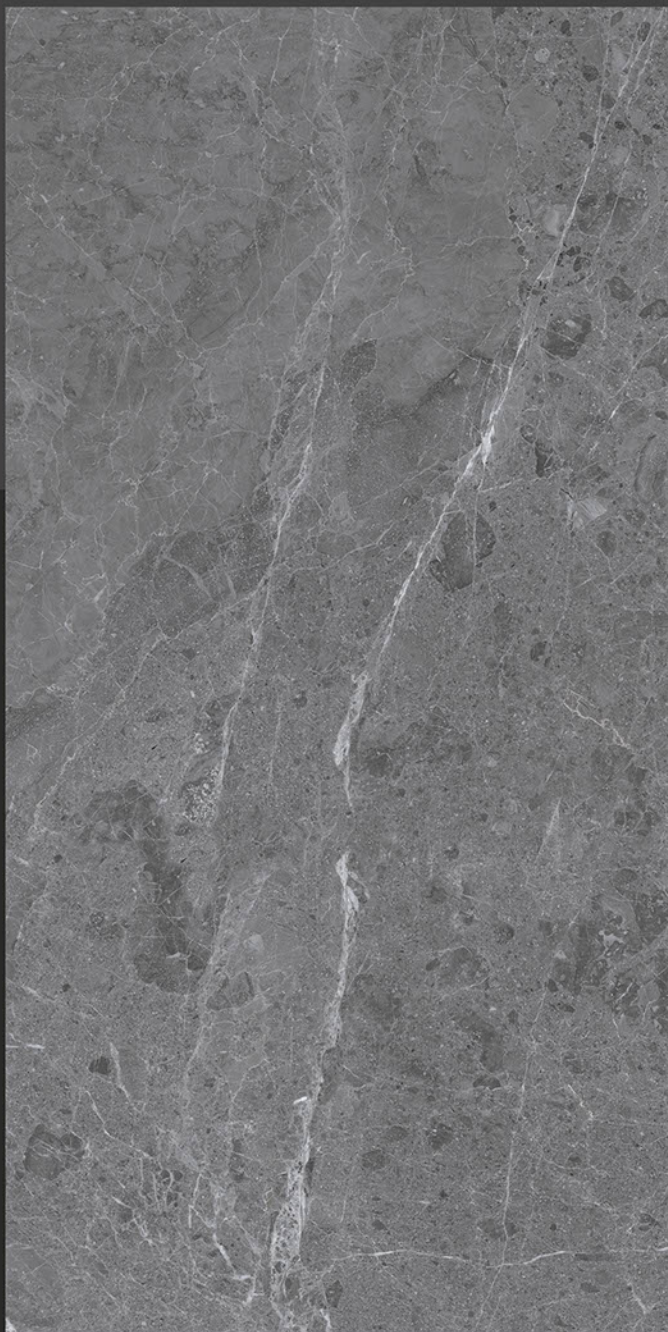

EMERALD GRAFITO

RANDOM FACES - 4

Low Water
Absorption

Frost
Resistant

Chemical
Resistant

Stain
Resistance

Zero
Maintenance

Easy to
Clean