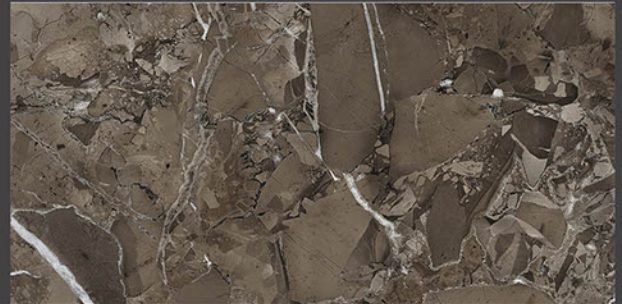

EARTH OLIVE

RANDOM FACES - 3

Low Water
Absorption

Frost
Resistant

Chemical
Resistant

Stain
Resistance

Zero
Maintenance

Easy to
Clean