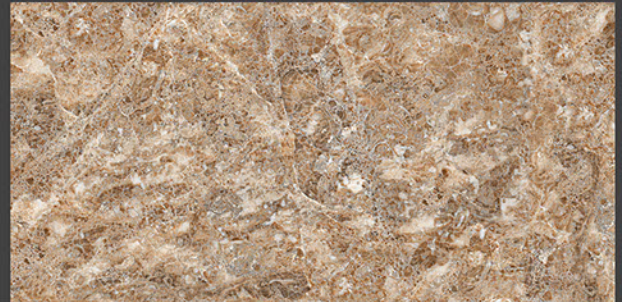

EMPREDOR HONEY GOLD

RANDOM FACES - 1

Low Water
Absorption

Frost
Resistant

Chemical
Resistant

Stain
Resistance

Zero
Maintenance

Easy to
Clean