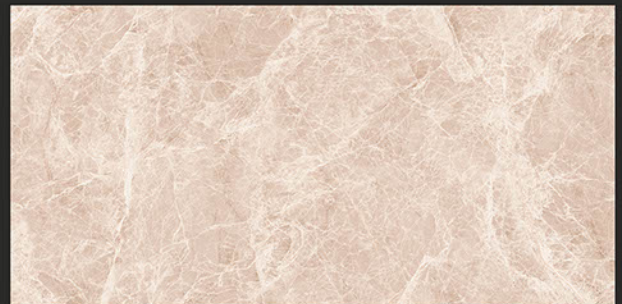

EMPREDOR CREMA

RANDOM FACES - 4

Low Water
Absorption

Frost
Resistant

Chemical
Resistant

Stain
Resistance

Zero
Maintenance

Easy to
Clean