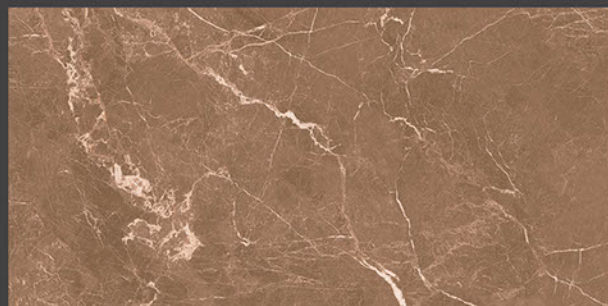

KIMBER MOCHA

RANDOM FACES - 4

Low Water
Absorption

Frost
Resistant

Chemical
Resistant

Stain
Resistance

Zero
Maintenance

Easy to
Clean