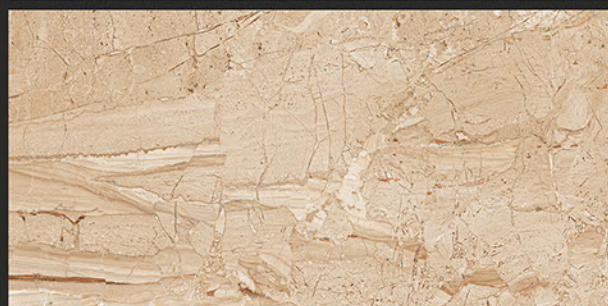

DAHINO BEIGE

RANDOM FACES - 3

Low Water
Absorption

Frost
Resistant

Chemical
Resistant

Stain
Resistance

Zero
Maintenance

Easy to
Clean