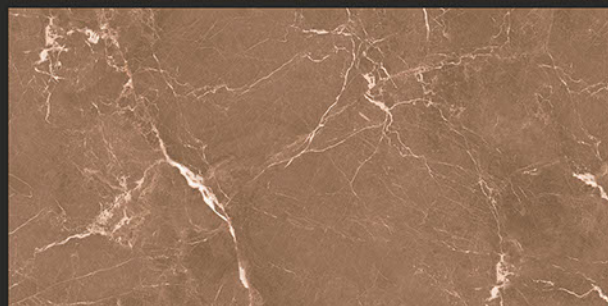

KIMBER MOCHA

RANDOM FACES - 4

Low Water
Absorption

Frost
Resistant

Chemical
Resistant

Stain
Resistance

Zero
Maintenance

Easy to
Clean