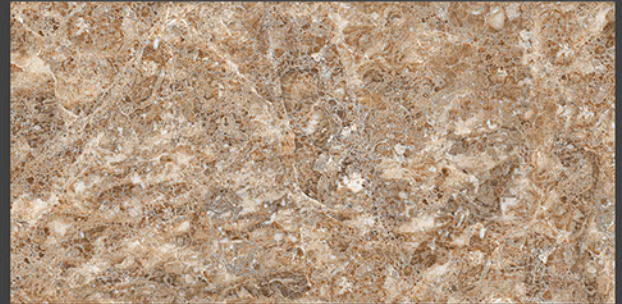

EMPREDOR HONEY GOLD

RANDOM FACES - 1

Low Water
Absorption

Frost
Resistant

Chemical
Resistant

Stain
Resistance

Zero
Maintenance

Easy to
Clean