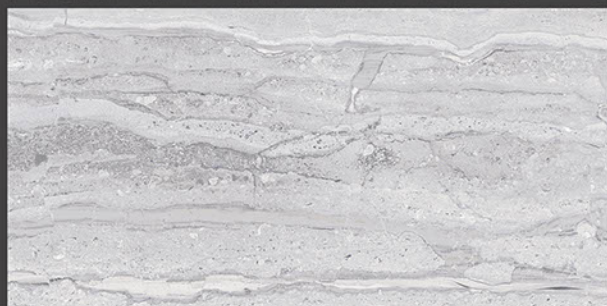

DYNA GRIS

RANDOM FACES - 3

Low Water
Absorption

Frost
Resistant

Chemical
Resistant

Stain
Resistance

Zero
Maintenance

Easy to
Clean