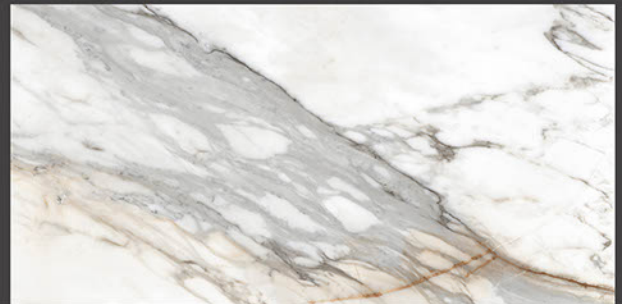

Frost
Resistant

Chemical
Resistant

Stain
Resistance

Zero
Maintenance

Easy to
Clean

MARMI
COLLECTION

600x1200mm
GLAZED VITRIFIED TILES

SPIDER WHITE