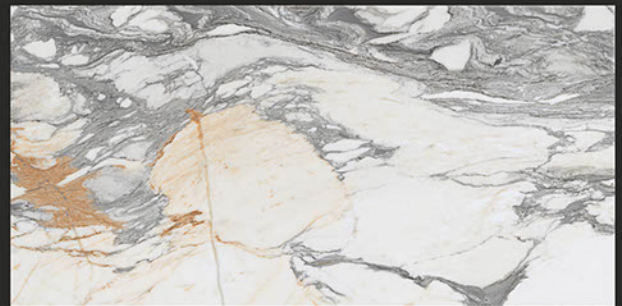

MARMI
COLLECTION

600x1200mm
GLAZED VITRIFIED TILES

LEVON
CERAMIC

NEVADA MARMI

RANDOM FACES - 4

Low Water
Absorption

Frost
Resistant

Chemical
Resistant

Stain
Resistance

Zero
Maintenance

Easy to
Clean