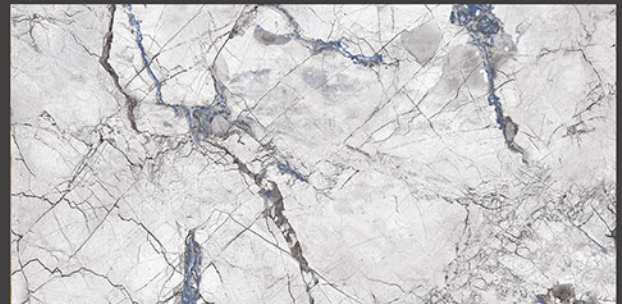

Stain
Resistance

Zero
Maintenance

Easy to
Clean

MARMI
COLLECTION

600x1200mm
GLAZED VITRIFIED TILES

PEARL DIAMOND

RANDOM FACES - 4

Low Water
Absorption