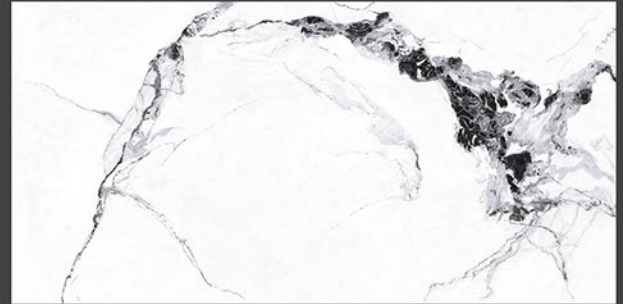

Chemical
Resistant

Stain
Resistance

Zero
Maintenance

Easy to
Clean

MARMI
COLLECTION

600x1200mm
GLAZED VITRIFIED TILES

LEVON
CERAMIC

HIMALAYA WHITE