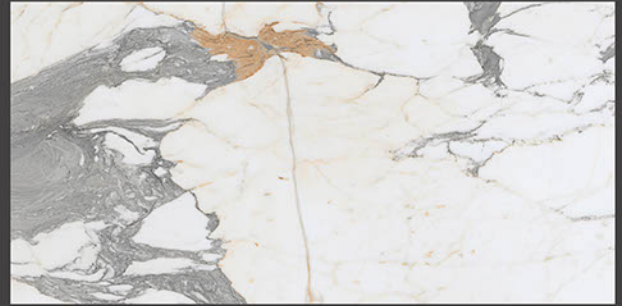

MARMI
COLLECTION

600x1200mm
GLAZED VITRIFIED TILES

LEVON
CERAMIC

NEVADA MARMI

RANDOM FACES - 4

Low Water
Absorption

Frost
Resistant

Chemical
Resistant

Stain
Resistance

Zero
Maintenance

Easy to
Clean