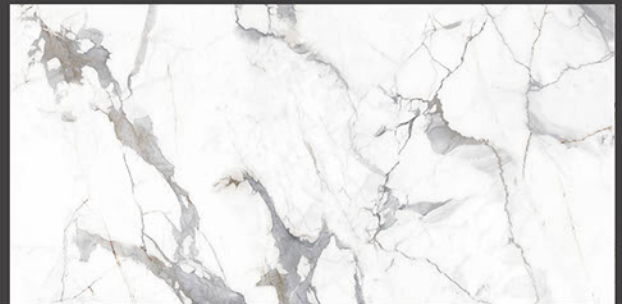

Zero
Maintenance

Easy to
Clean

MARMI
COLLECTION

600x1200mm
GLAZED VITRIFIED TILES

LEVON
CERAMIC

SOUL WHITE

RANDOM FACES - 4

Low Water
Absorption