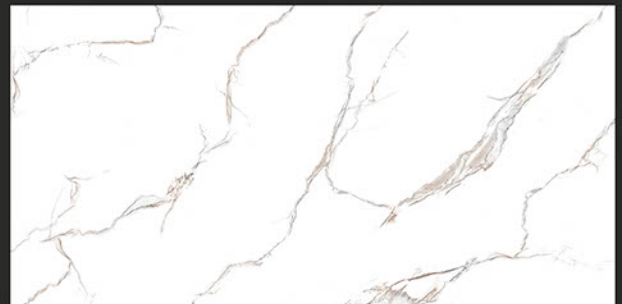

Easy to
Clean

DESIGN SHOWN -
CALACATTA BELLISSIMO

MARMI
COLLECTION

600x1200mm
GLAZED VITRIFIED TILES

LEVON
CERAMIC

CALACATTA BRONZE

RANDOM FACES - 8

Low Water
Absorption