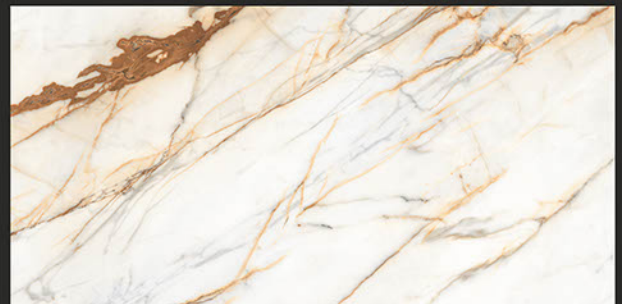

Zero
Maintenance

Easy to
Clean

DESIGN SHOWN -
ALASKA WHITE

MARMI
COLLECTION

600x1200mm
GLAZED VITRIFIED TILES

LEVON
CERAMIC

ALPS HEART

RANDOM FACES - 4