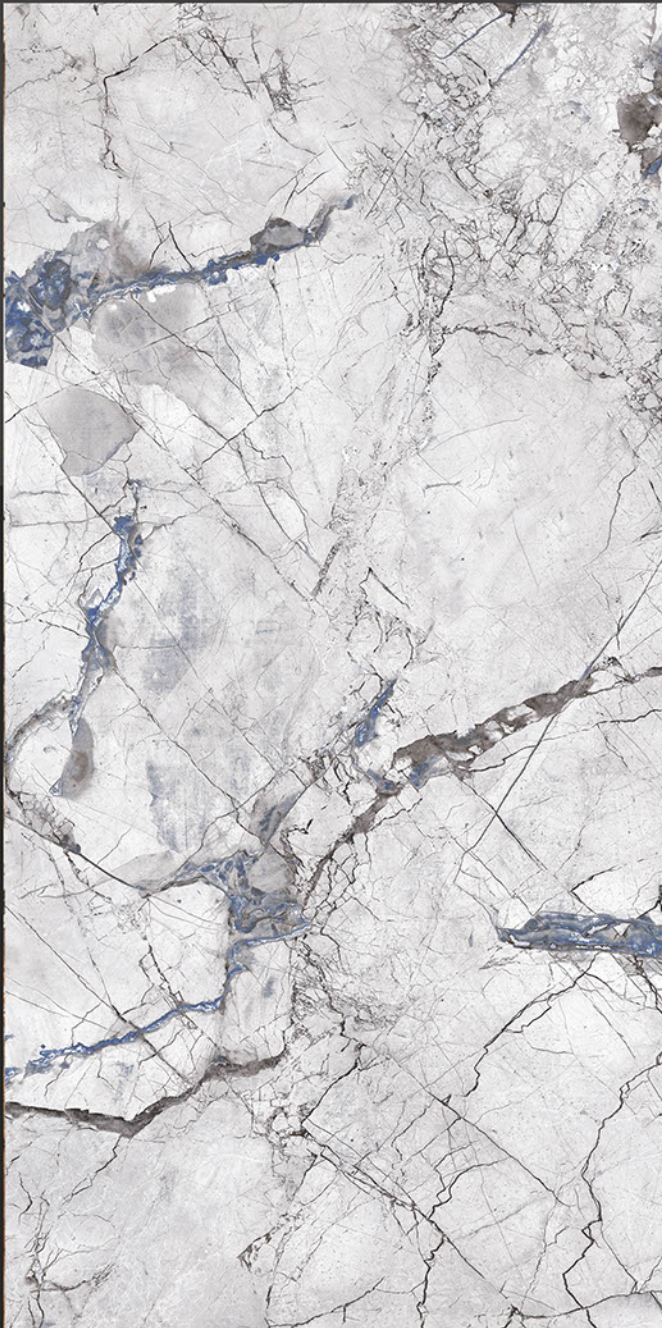

Stain
Resistance

Zero
Maintenance

Easy to
Clean

MARMI
COLLECTION

600x1200mm
GLAZED VITRIFIED TILES

PEARL DIAMOND

RANDOM FACES - 4

Low Water
Absorption