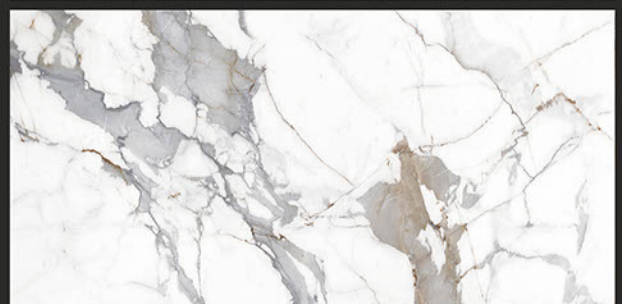

Zero
Maintenance

Easy to
Clean

MARMI
COLLECTION

600x1200mm
GLAZED VITRIFIED TILES

LEVON
CERAMIC

SOUL WHITE

RANDOM FACES - 4

Low Water
Absorption