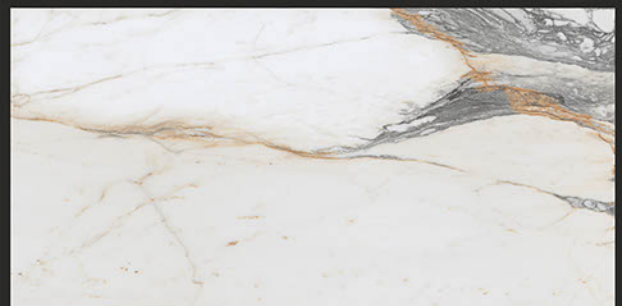

MARMI
COLLECTION

600x1200mm
GLAZED VITRIFIED TILES

LEVON
CERAMIC

NEVADA MARMI

RANDOM FACES - 4

Low Water
Absorption

Frost
Resistant

Chemical
Resistant

Stain
Resistance

Zero
Maintenance

Easy to
Clean