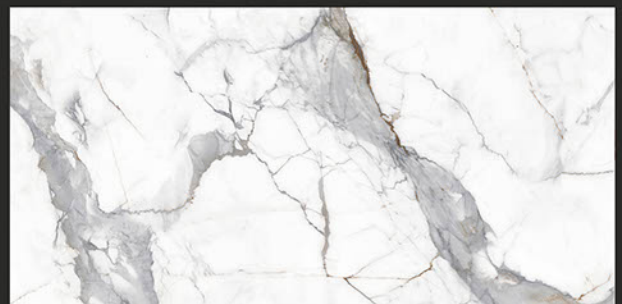

Zero
Maintenance

Easy to
Clean

MARMI
COLLECTION

600x1200mm
GLAZED VITRIFIED TILES

LEVON
CERAMIC

SOUL WHITE

RANDOM FACES - 4

Low Water
Absorption