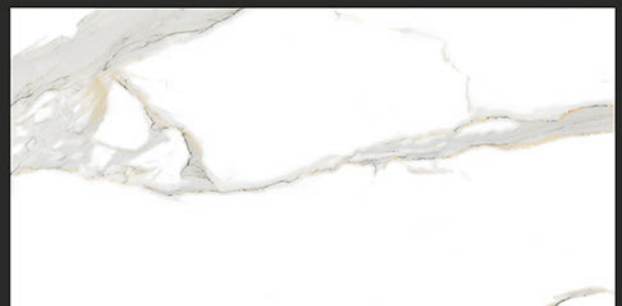

STATUARIO CLASSIC

RANDOM FACES - 4

Low Water
Absorption

Frost
Resistant

Chemical
Resistant

Stain
Resistance

Zero
Maintenance

Easy to
Clean