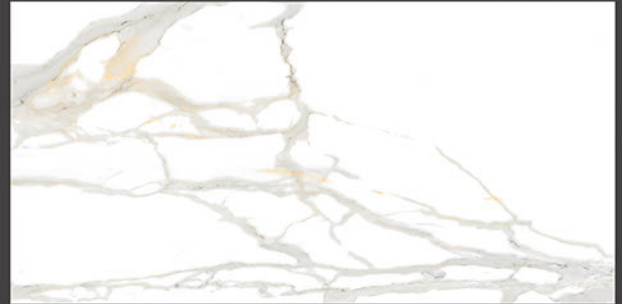

Zero
Maintenance

Easy to
Clean

DESIGN SHOWN -
STARLITE

MARMI
COLLECTION

600x1200mm
GLAZED VITRIFIED TILES

STATUARIO CLASSIC

RANDOM FACES - 4

Low Water
Absorption