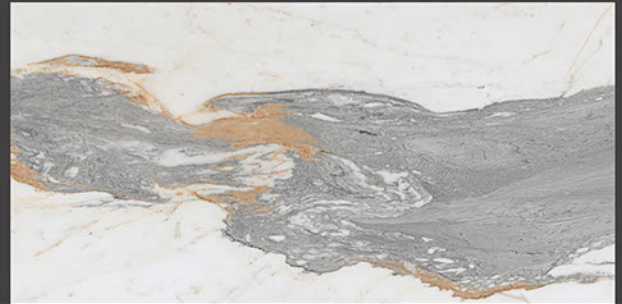

MARMI
COLLECTION

600x1200mm
GLAZED VITRIFIED TILES

LEVON
CERAMIC

NEVADA MARMI

RANDOM FACES - 4

Low Water
Absorption

Frost
Resistant

Chemical
Resistant

Stain
Resistance

Zero
Maintenance

Easy to
Clean