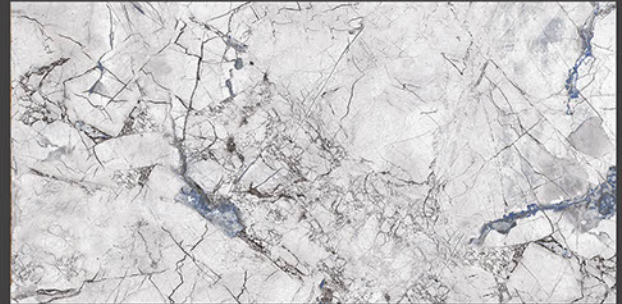

Stain
Resistance

Zero
Maintenance

Easy to
Clean

MARMI
COLLECTION

600x1200mm
GLAZED VITRIFIED TILES

PEARL DIAMOND

RANDOM FACES - 4

Low Water
Absorption