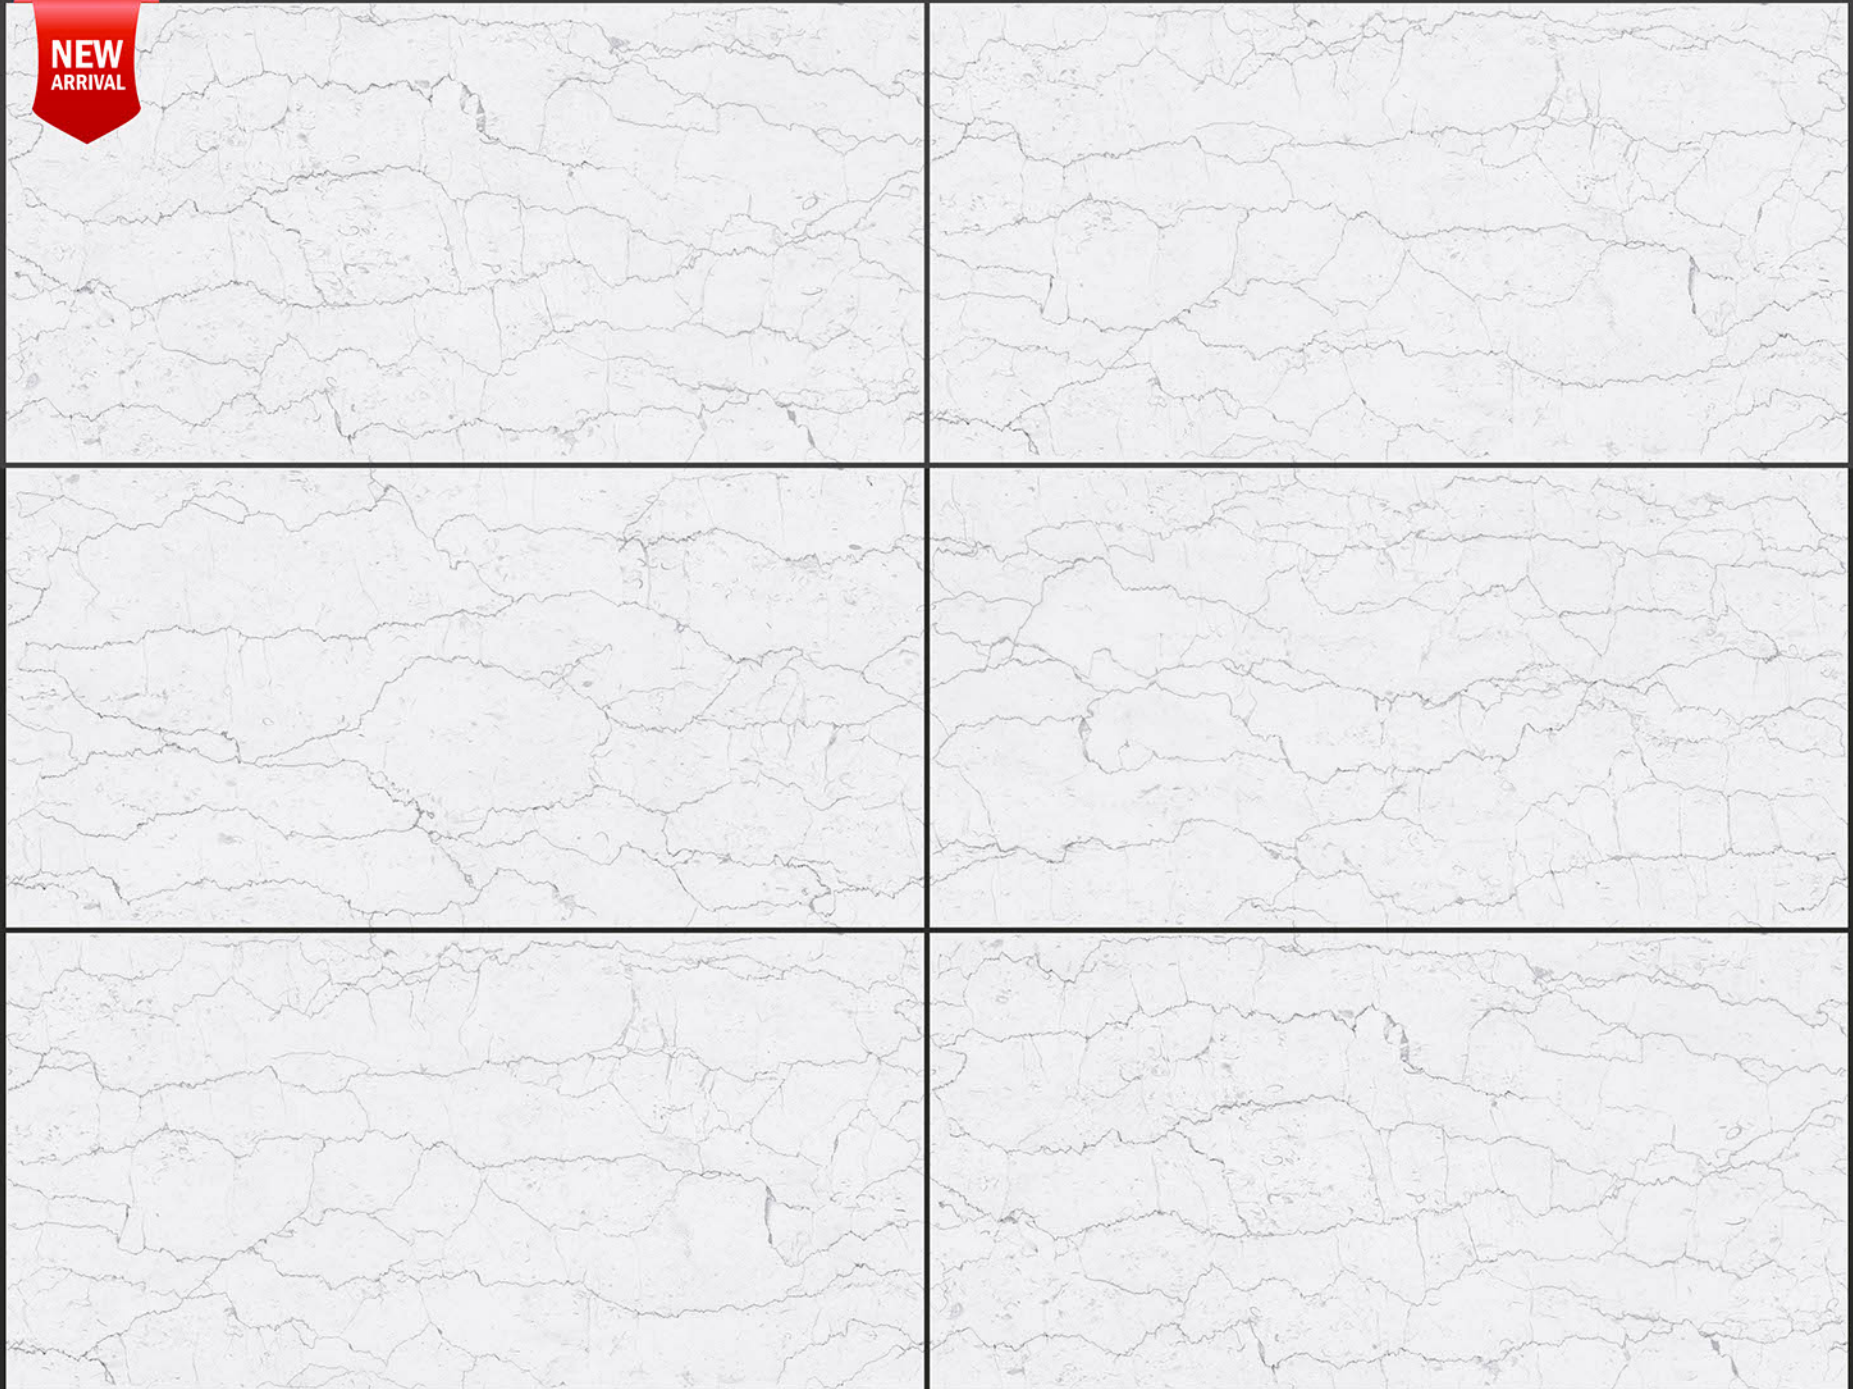

Infinite
COLLECTION

600x1200mm
GLAZED VITRIFIED TILES

LEVON
CERAMIC

FALCON GRIS

NEW
ARRIVAL

RANDOM FACES - 4

Low Water
Absorption

Frost
Resistant

Chemical
Resistant

Stain
Resistance

Zero
Maintenance

Easy to
Clean