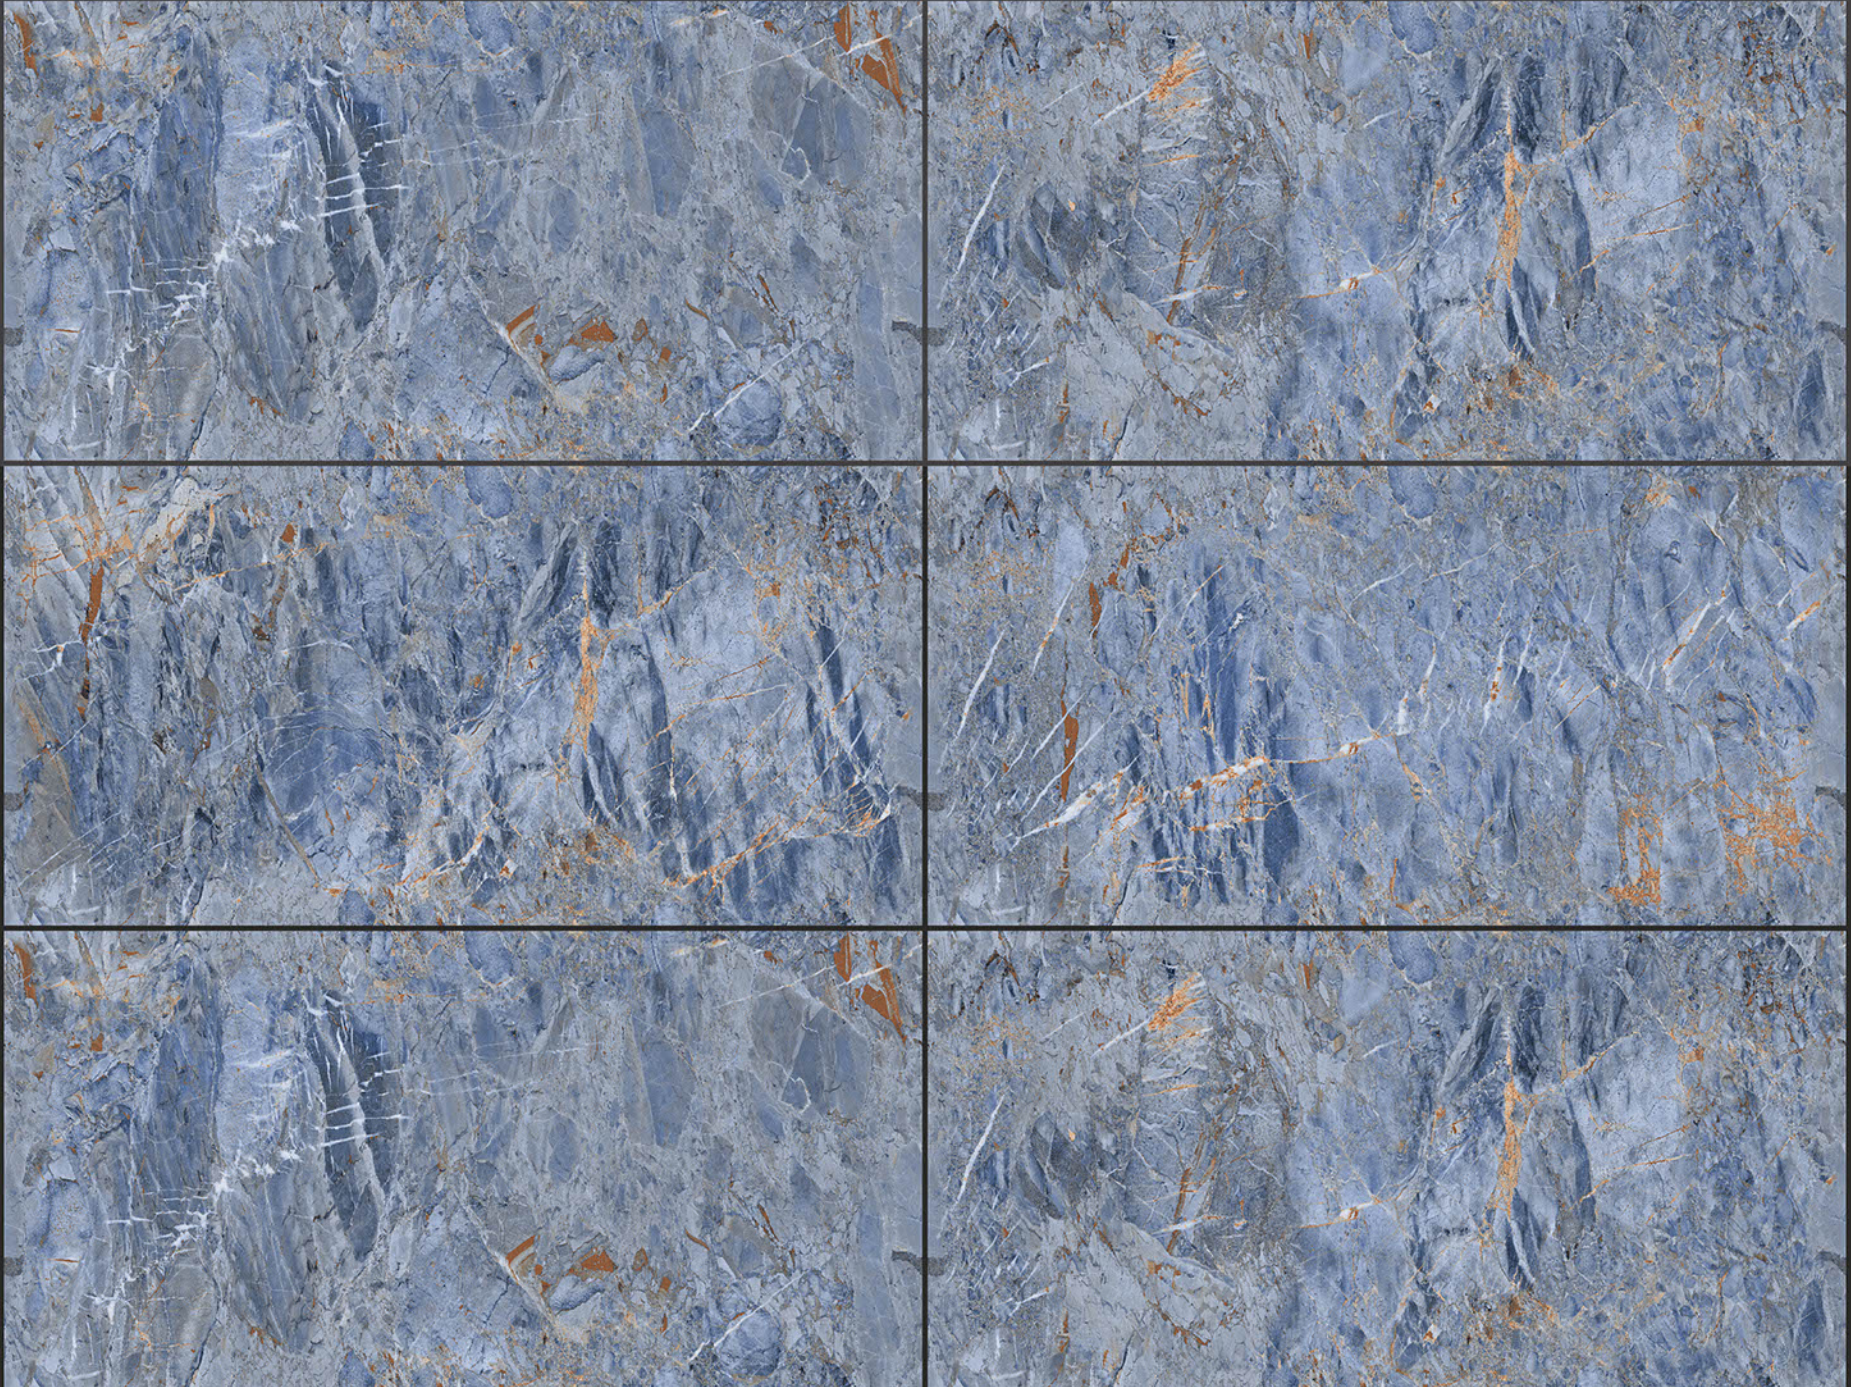

Infinite
COLLECTION

600x1200mm
GLAZED VITRIFIED TILES

LEVON
CERAMIC

VALERIA BLUE

RANDOM FACES - 4

Low Water
Absorption

Frost
Resistant

Chemical
Resistant

Stain
Resistance

Zero
Maintenance

Easy to
Clean