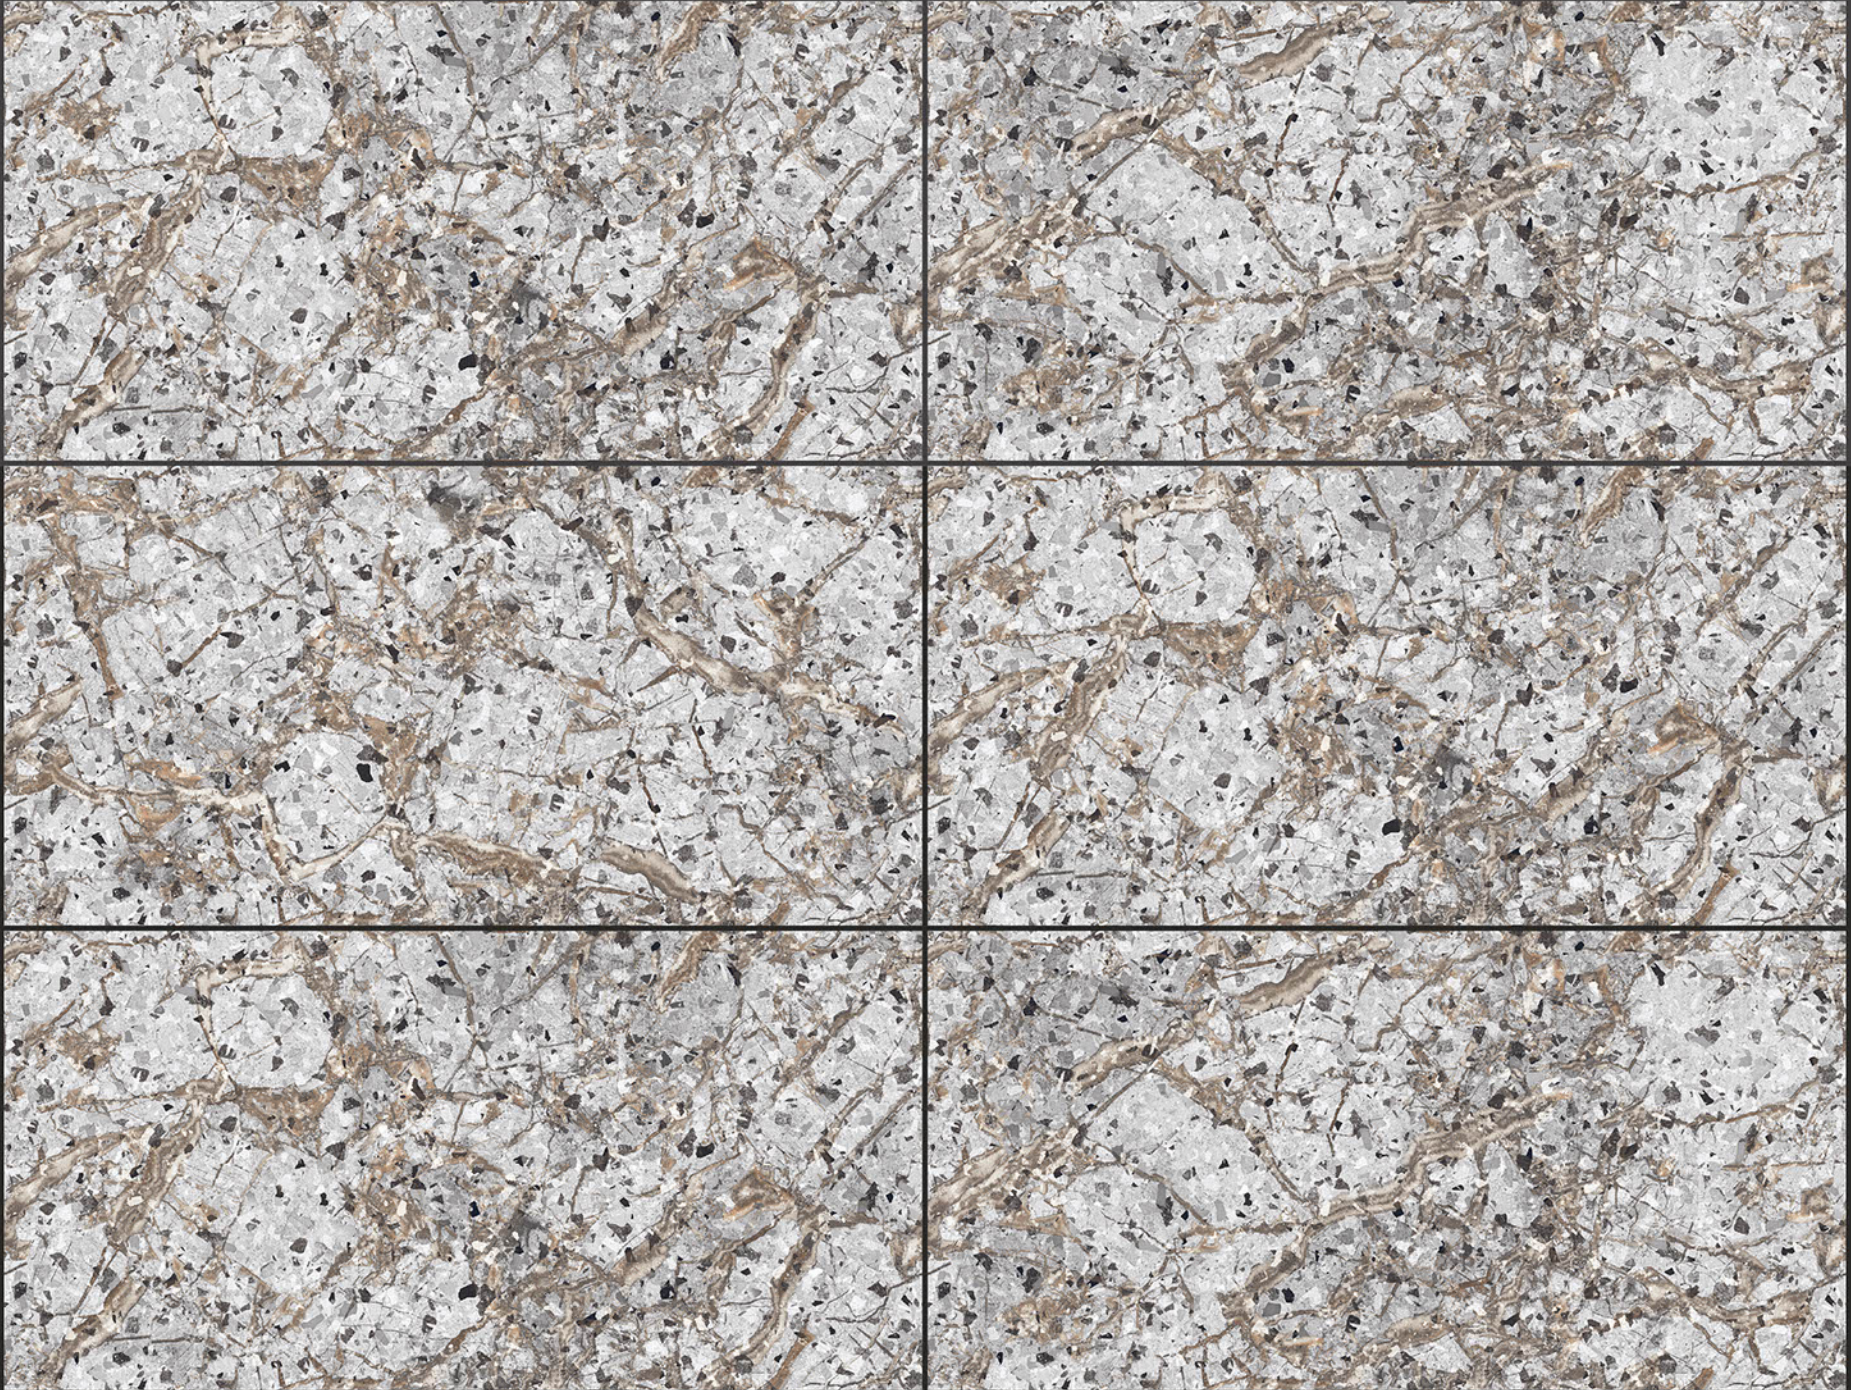

Infinite
COLLECTION

600x1200mm
GLAZED VITRIFIED TILES

LEVON
CERAMIC

EVER GRIS

RANDOM FACES - 3

Low Water
Absorption

Frost
Resistant

Chemical
Resistant

Stain
Resistance

Zero
Maintenance

Easy to
Clean