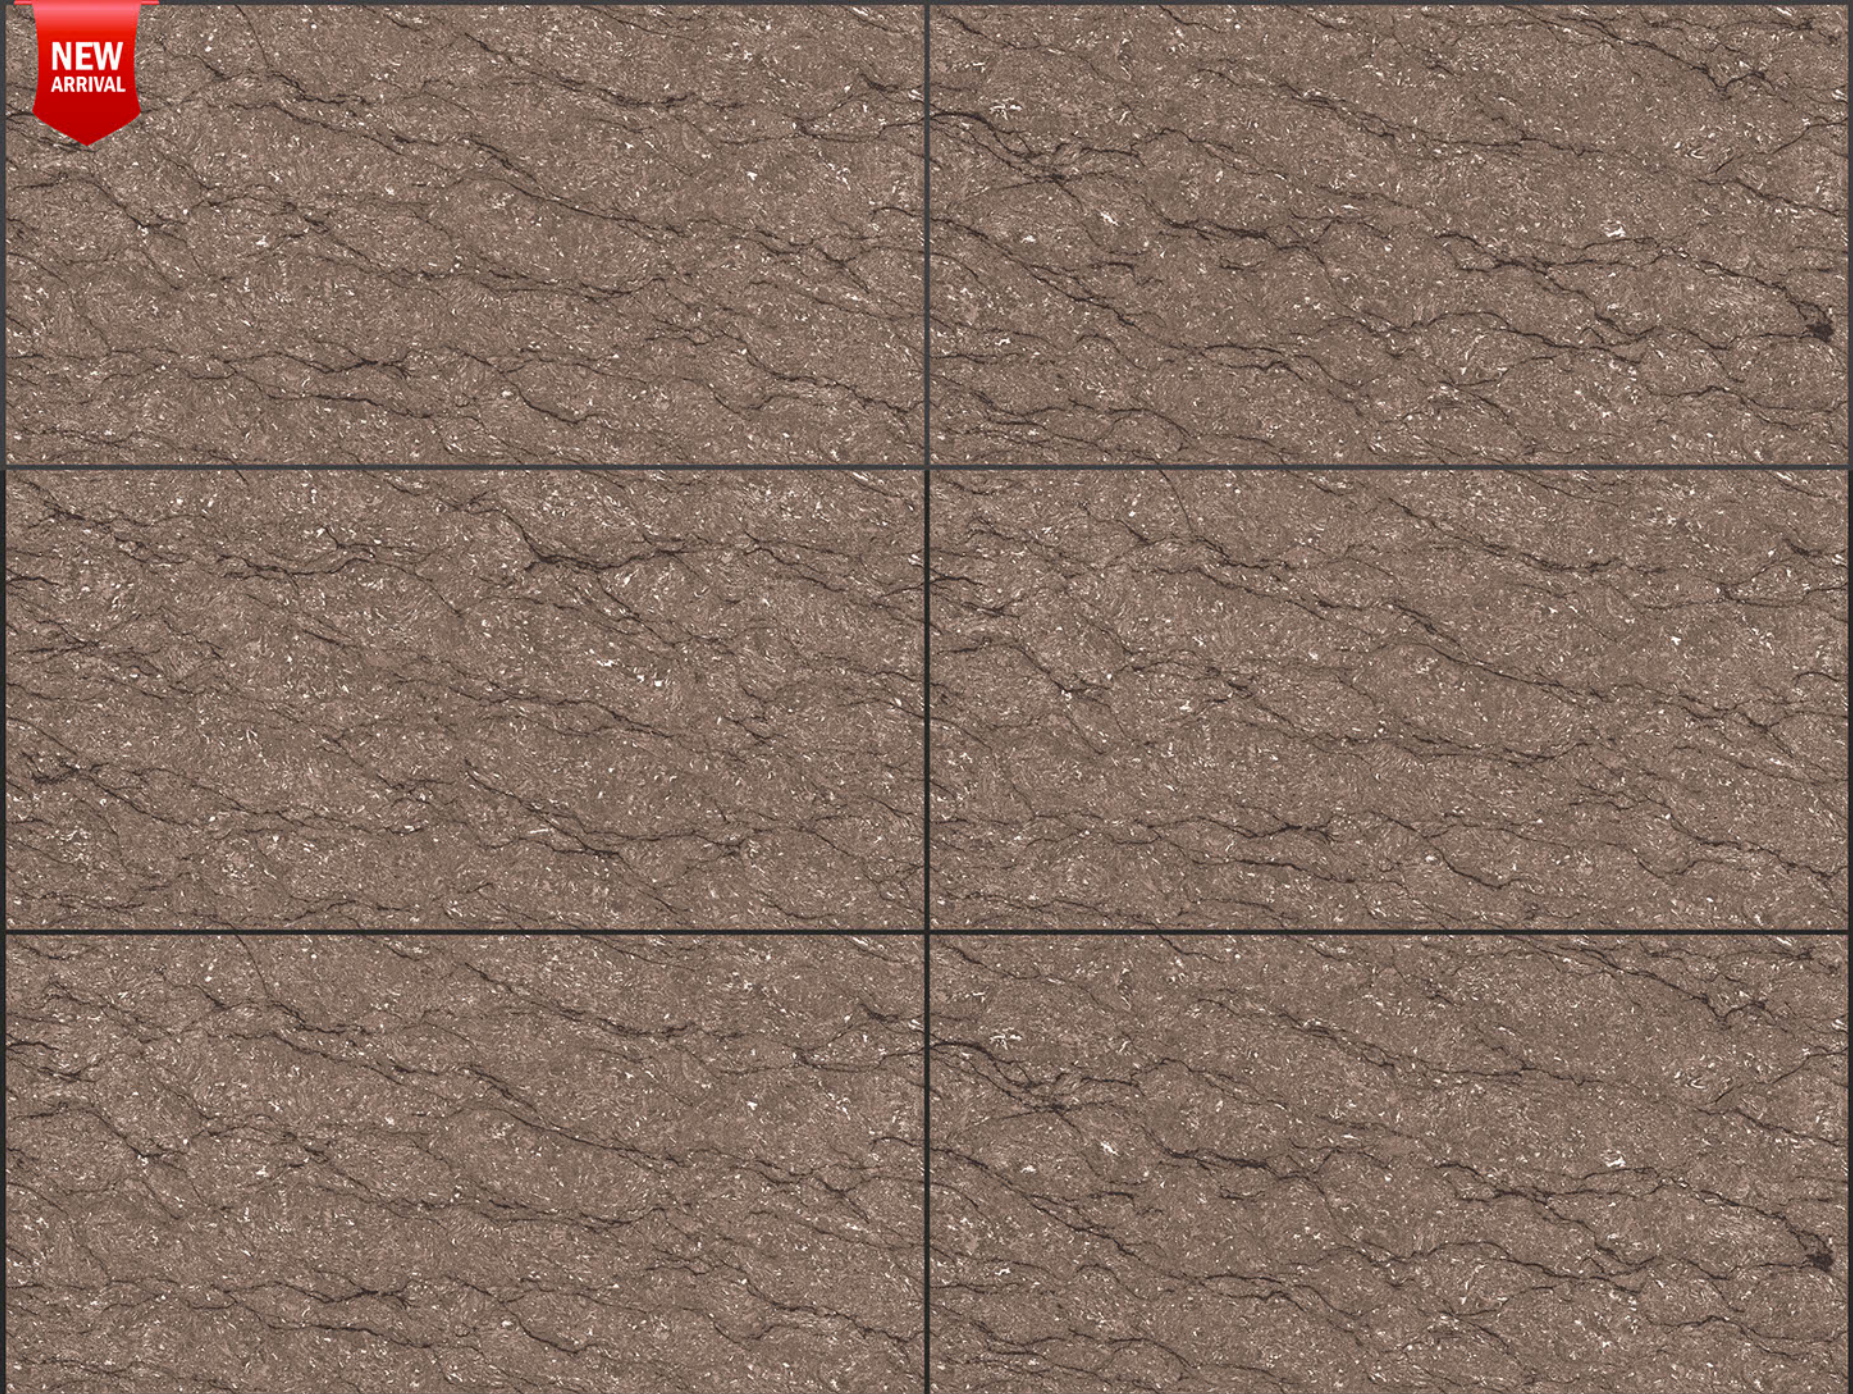

Infinite
COLLECTION

600x1200mm
GLAZED VITRIFIED TILES

LEVON
CERAMIC

LIOX BROWN

NEW
ARRIVAL

RANDOM FACES - 4

Low Water
Absorption

Frost
Resistant

Chemical
Resistant

Stain
Resistance

Zero
Maintenance

Easy to
Clean