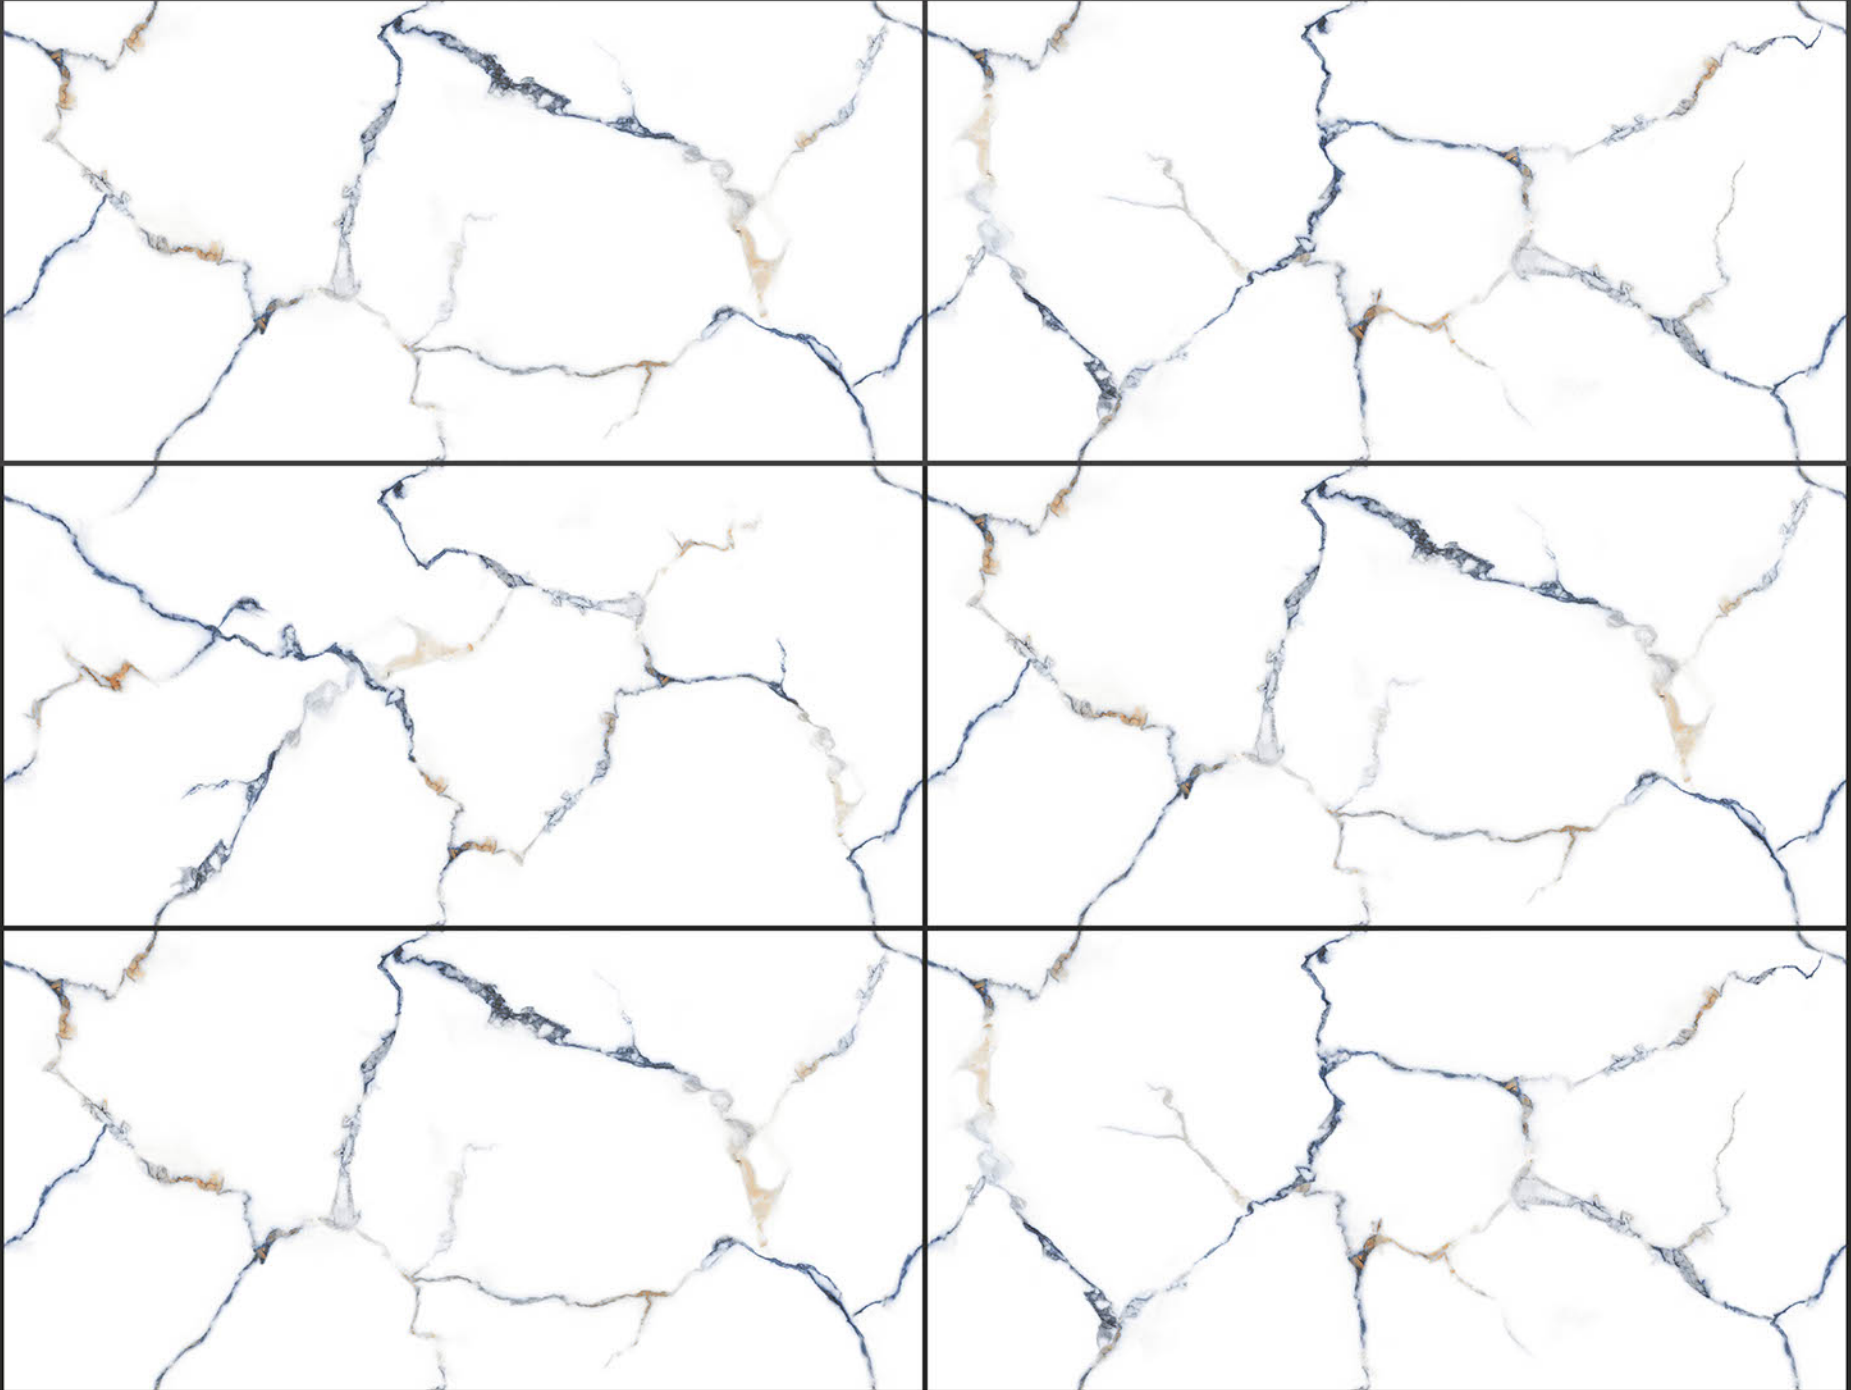

Infinite
COLLECTION

600x1200mm
GLAZED VITRIFIED TILES

LEVON
CERAMIC

NATIVE WHITE

RANDOM FACES - 3

Low Water
Absorption

Frost
Resistant

Chemical
Resistant

Stain
Resistance

Zero
Maintenance

Easy to
Clean