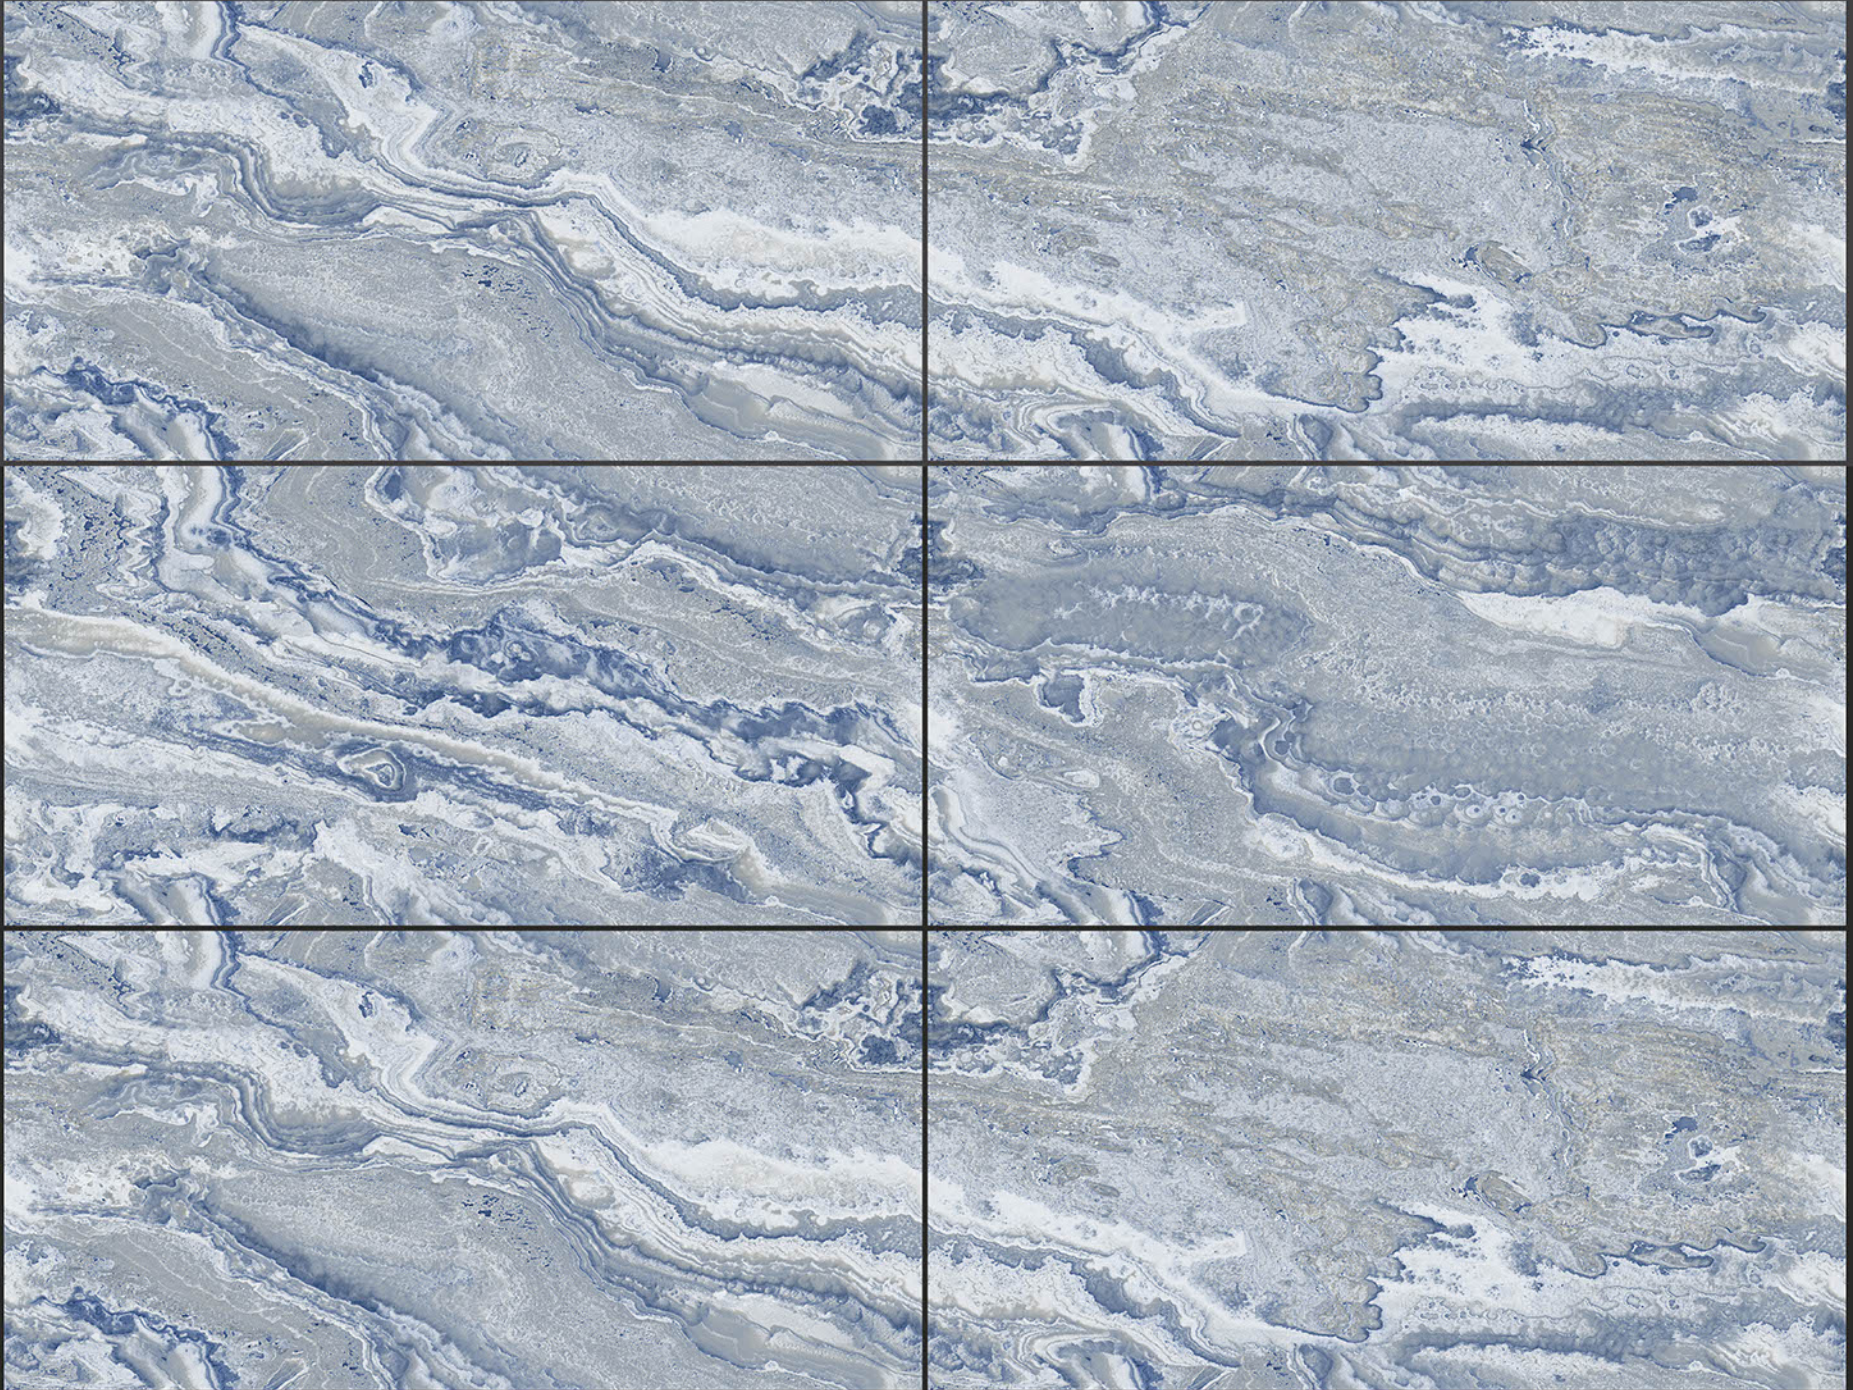

Infinite
COLLECTION

600x1200mm
GLAZED VITRIFIED TILES

LEVON
CERAMIC

TITAN BLUE

RANDOM FACES - 4

Low Water
Absorption

Frost
Resistant

Chemical
Resistant

Stain
Resistance

Zero
Maintenance

Easy to
Clean