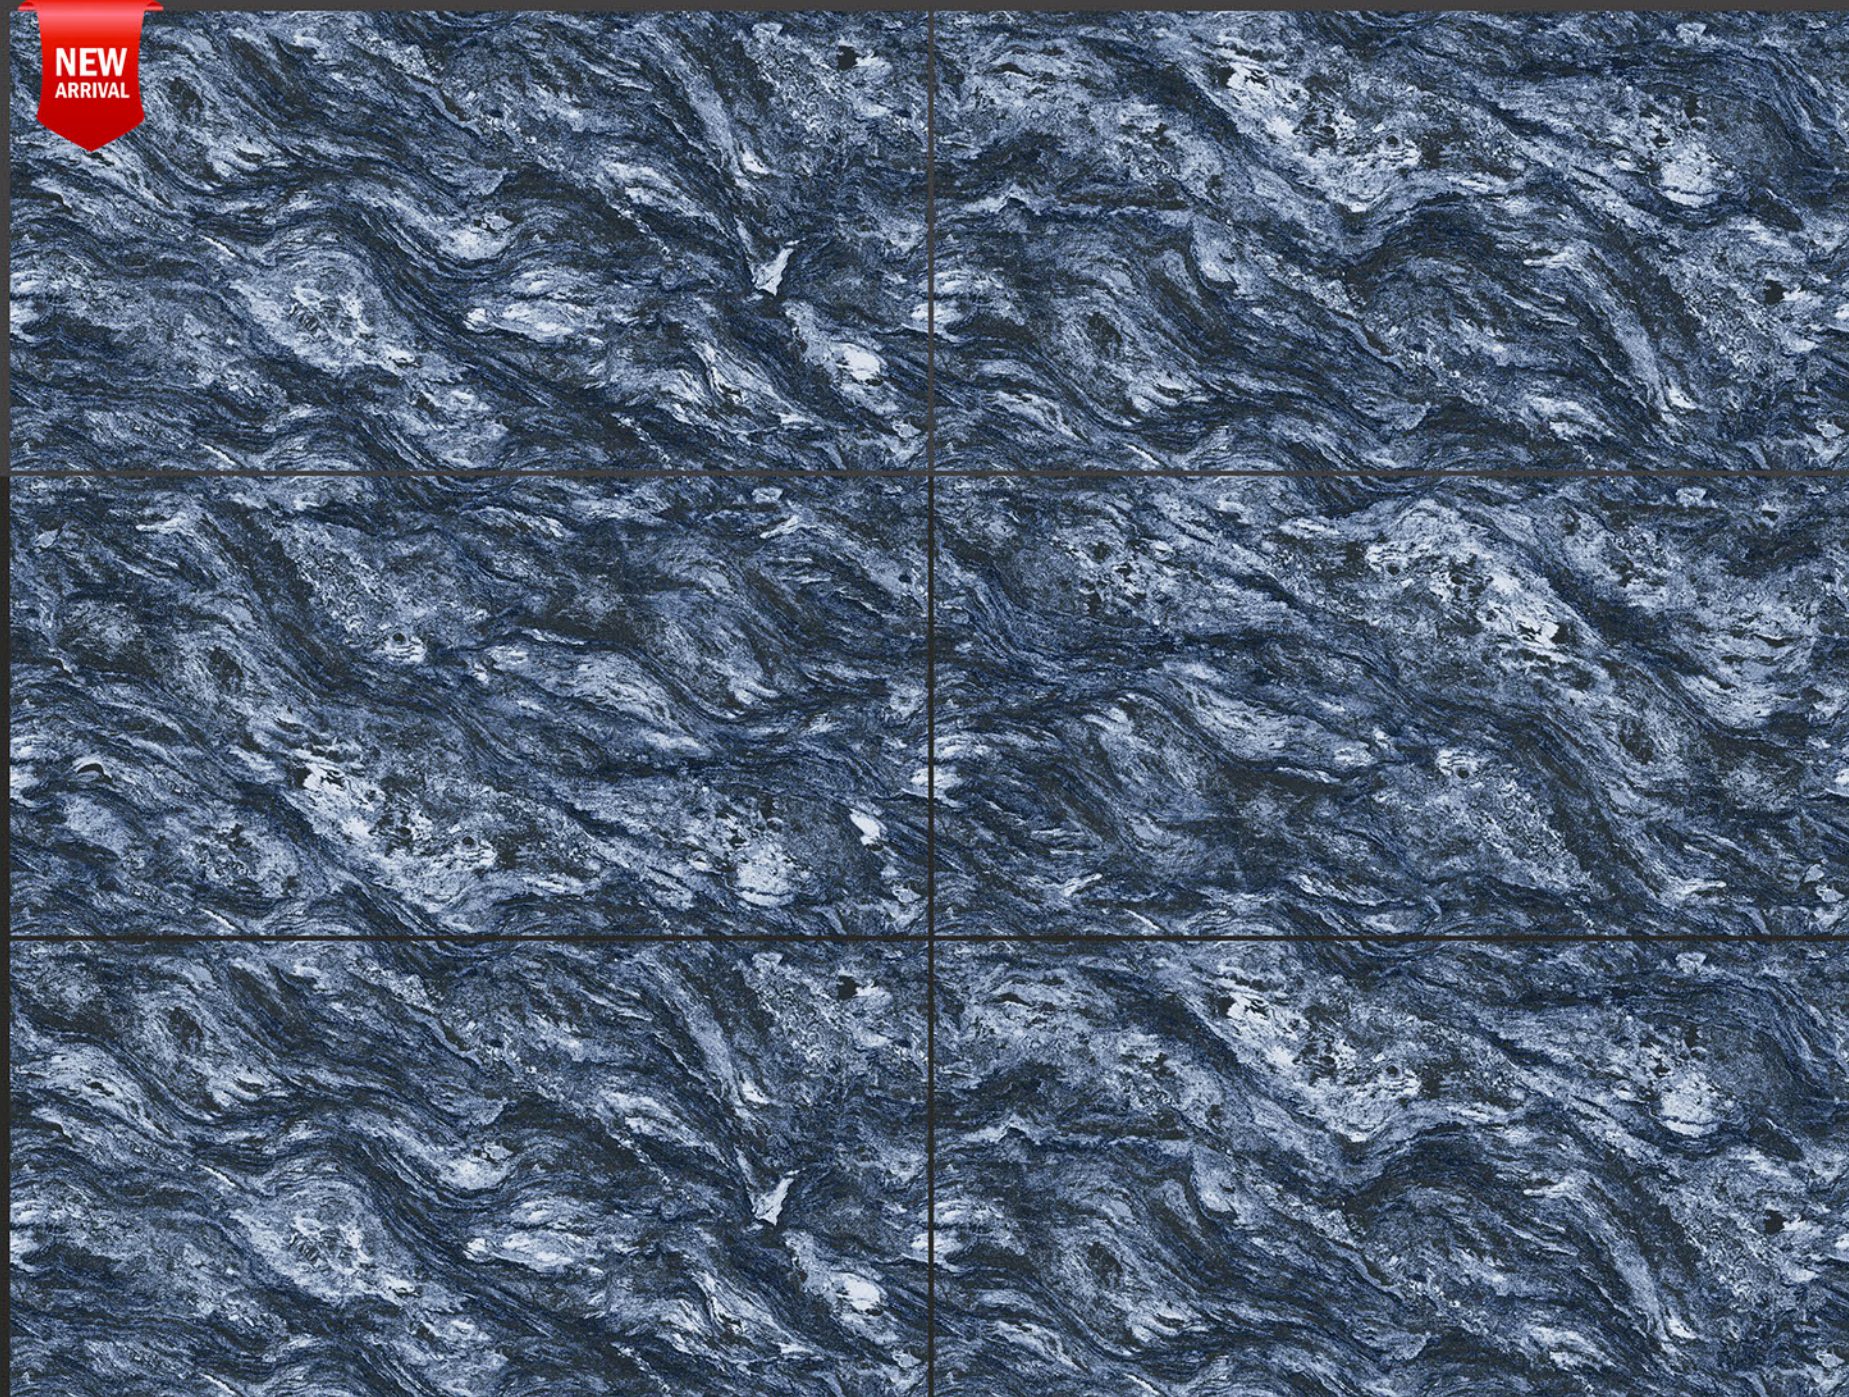

Infinite
COLLECTION

600x1200mm
GLAZED VITRIFIED TILES

LEVON
CERAMIC

CROWN AQUA

NEW
ARRIVAL

RANDOM FACES - 4

Low Water
Absorption

Frost
Resistant

Chemical
Resistant

Stain
Resistance

Zero
Maintenance

Easy to
Clean