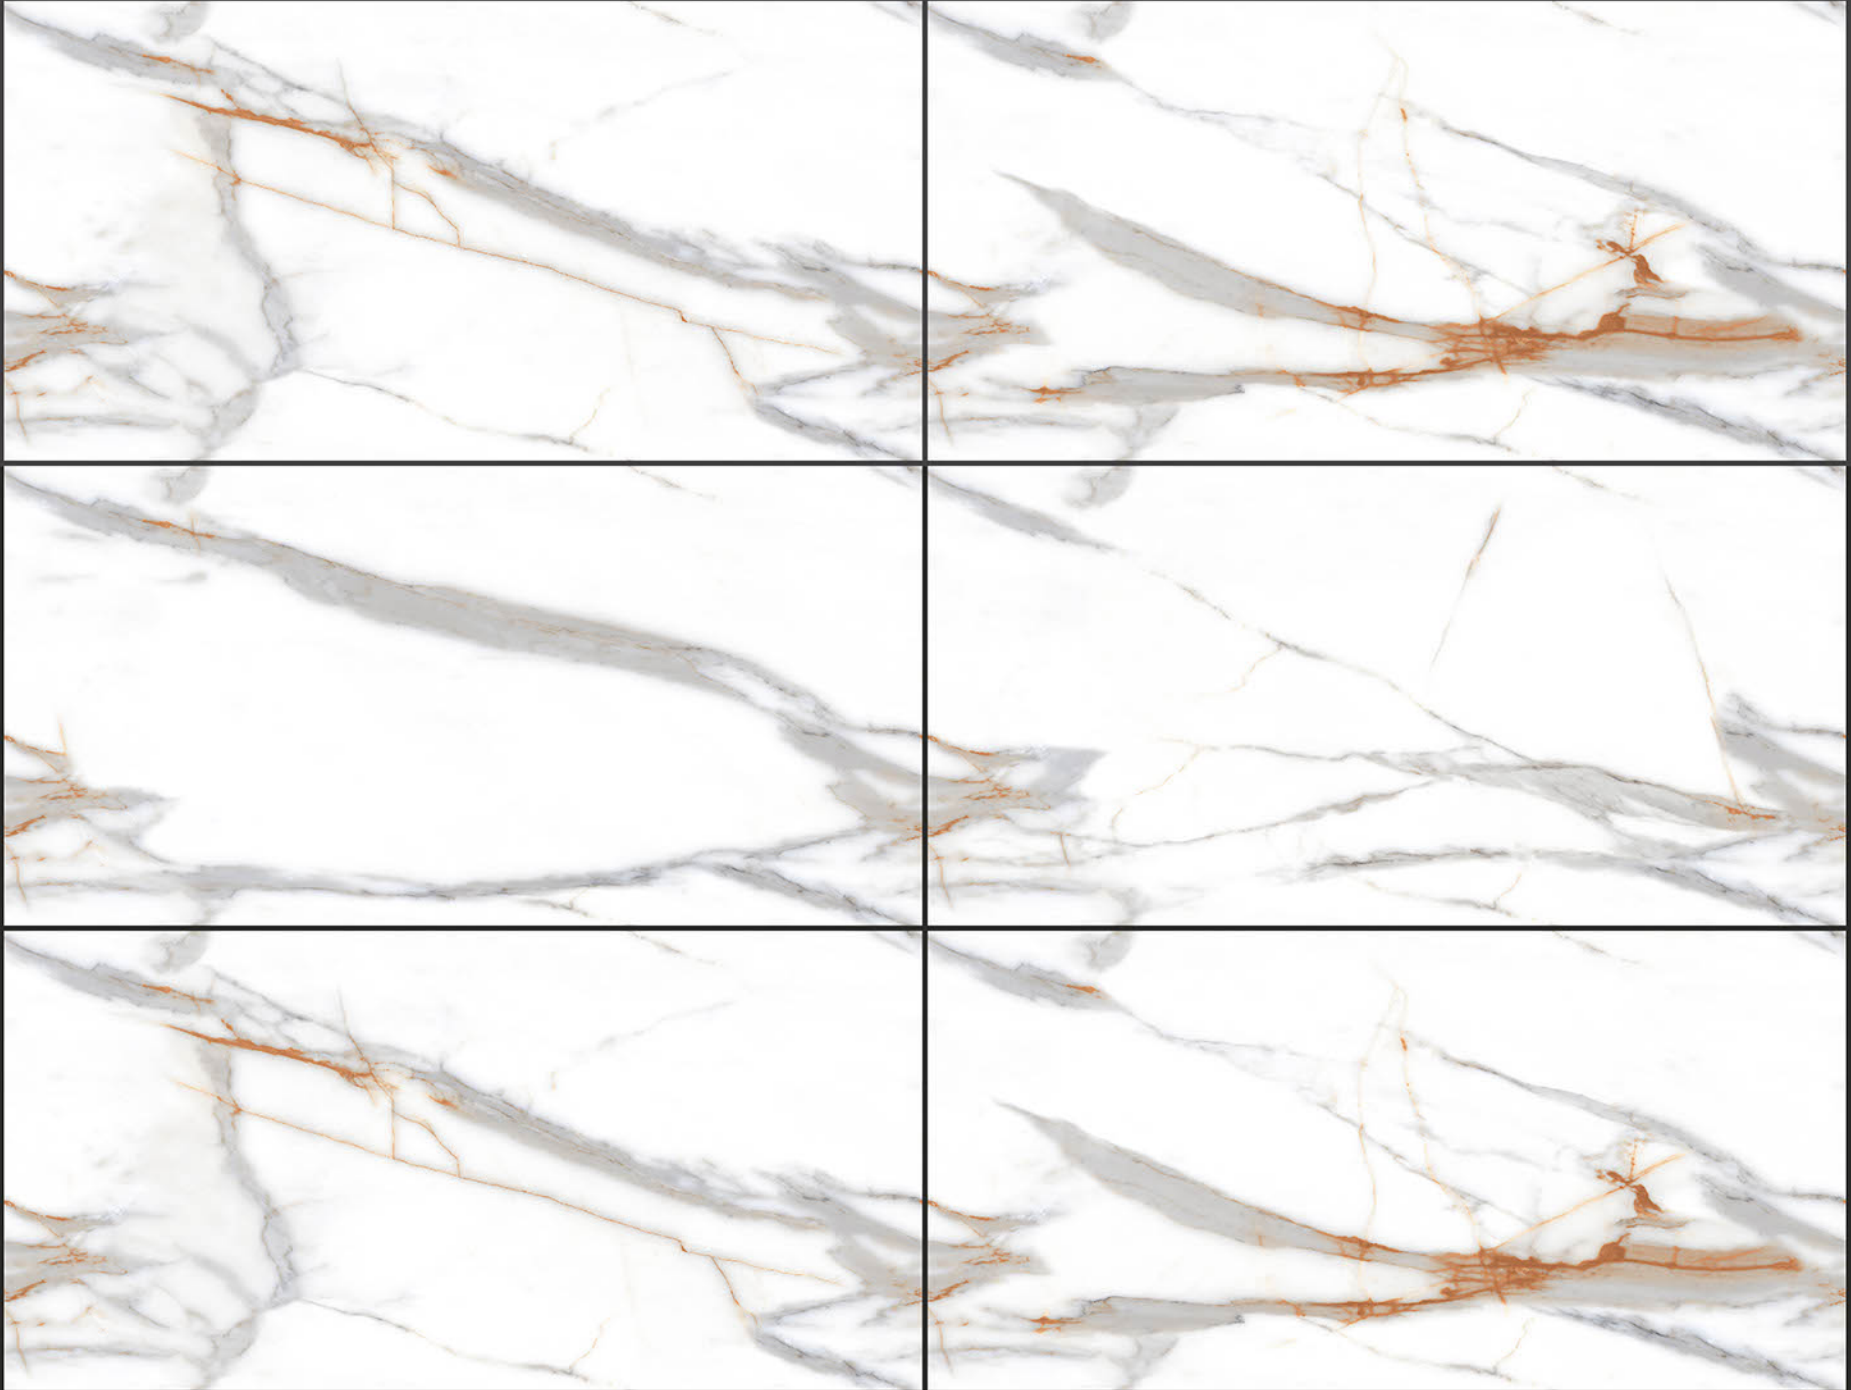

Infinite
COLLECTION

600x1200mm
GLAZED VITRIFIED TILES

LEVON
CERAMIC

ROMANO WHITE

RANDOM FACES - 4

Low Water
Absorption

Frost
Resistant

Chemical
Resistant

Stain
Resistance

Zero
Maintenance

Easy to
Clean