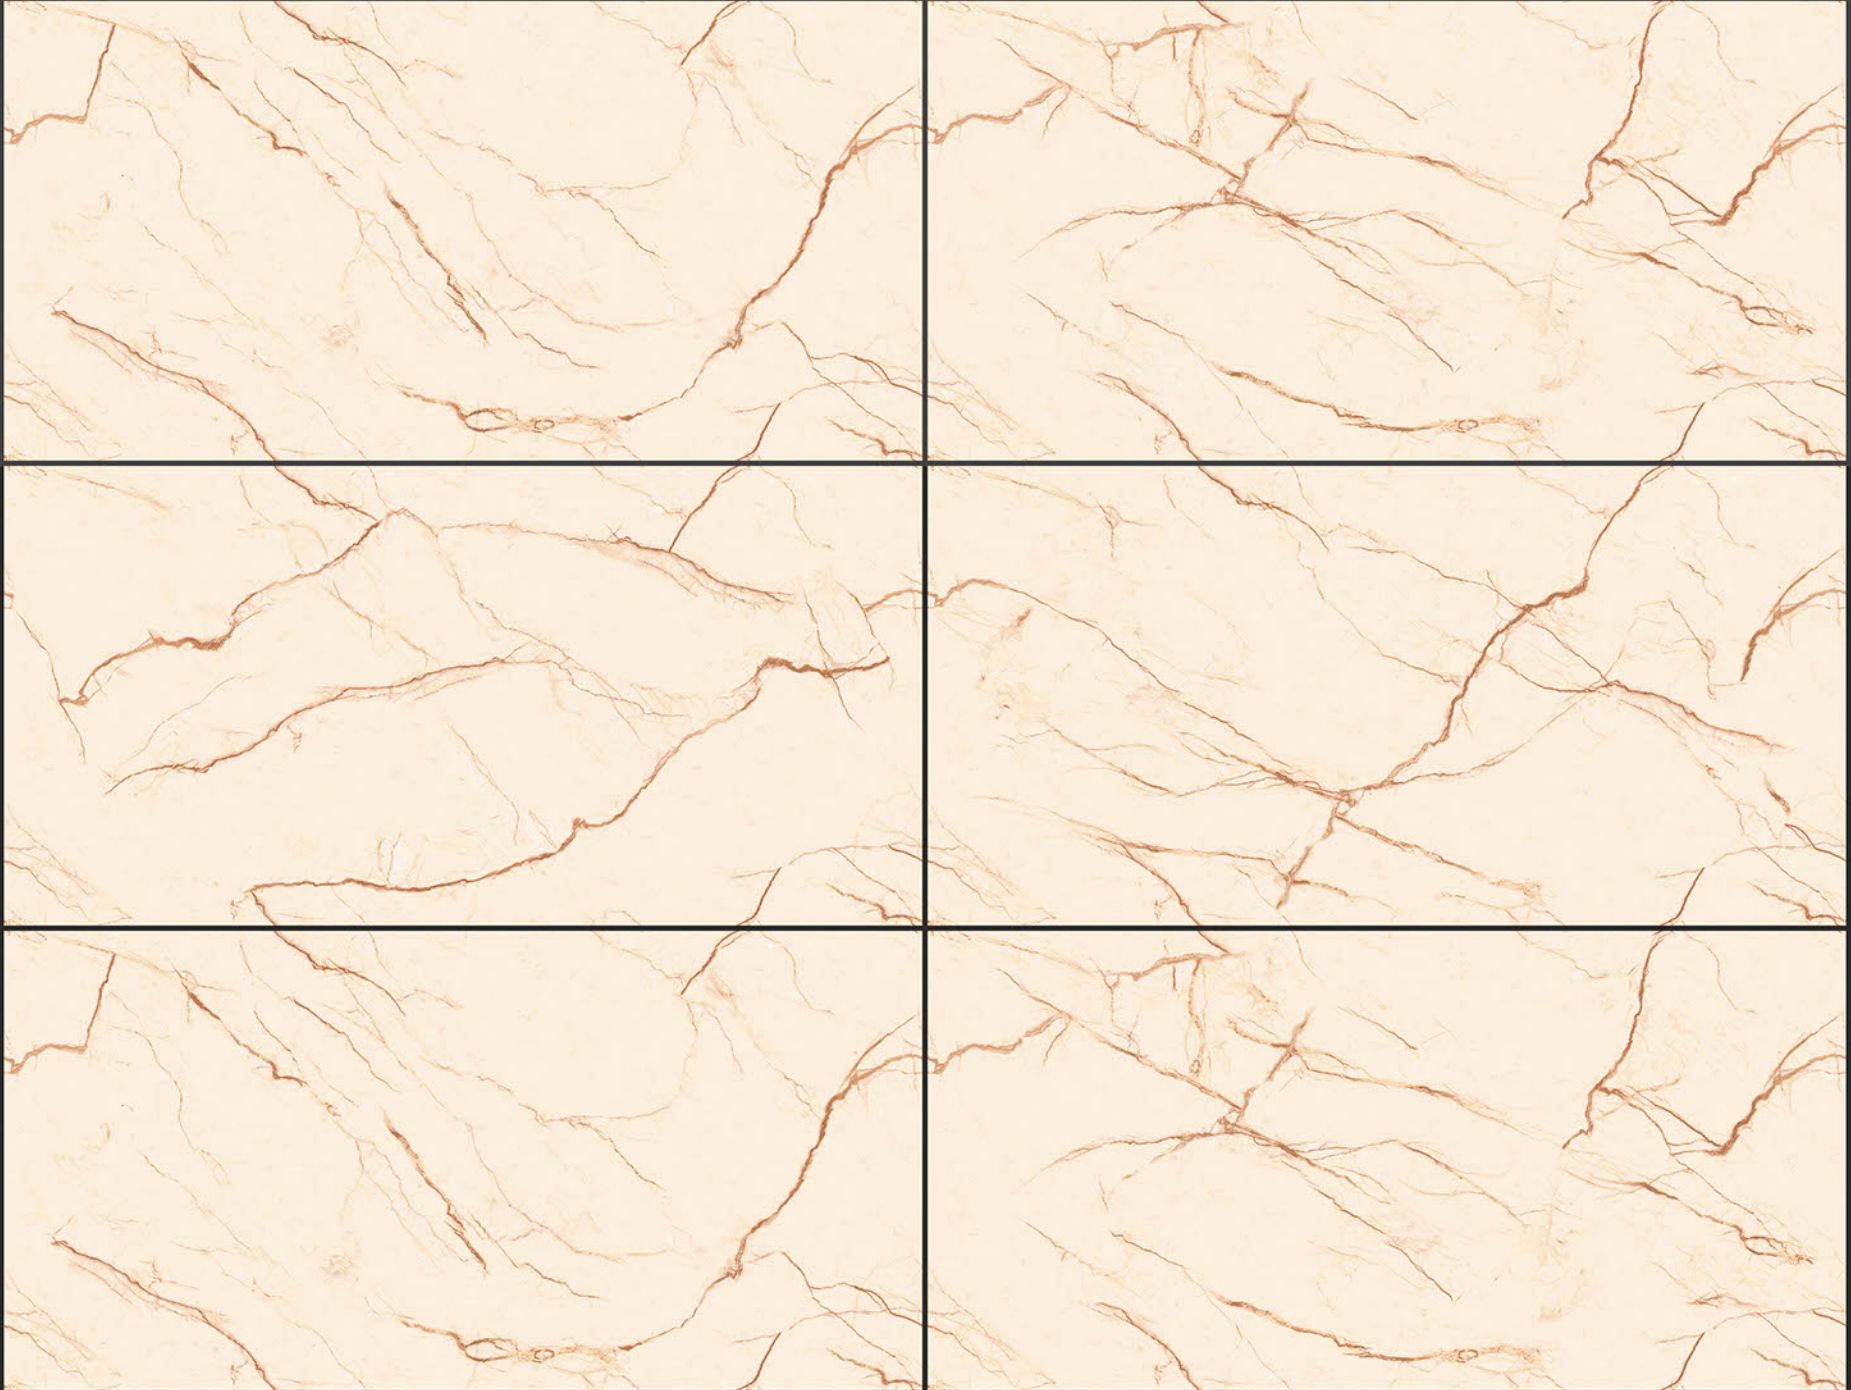

Infinite
COLLECTION

600x1200mm
GLAZED VITRIFIED TILES

LEVON
CERAMIC

LITHOS CREMA

RANDOM FACES - 4

Low Water
Absorption

Frost
Resistant

Chemical
Resistant

Stain
Resistance

Zero
Maintenance

Easy to
Clean