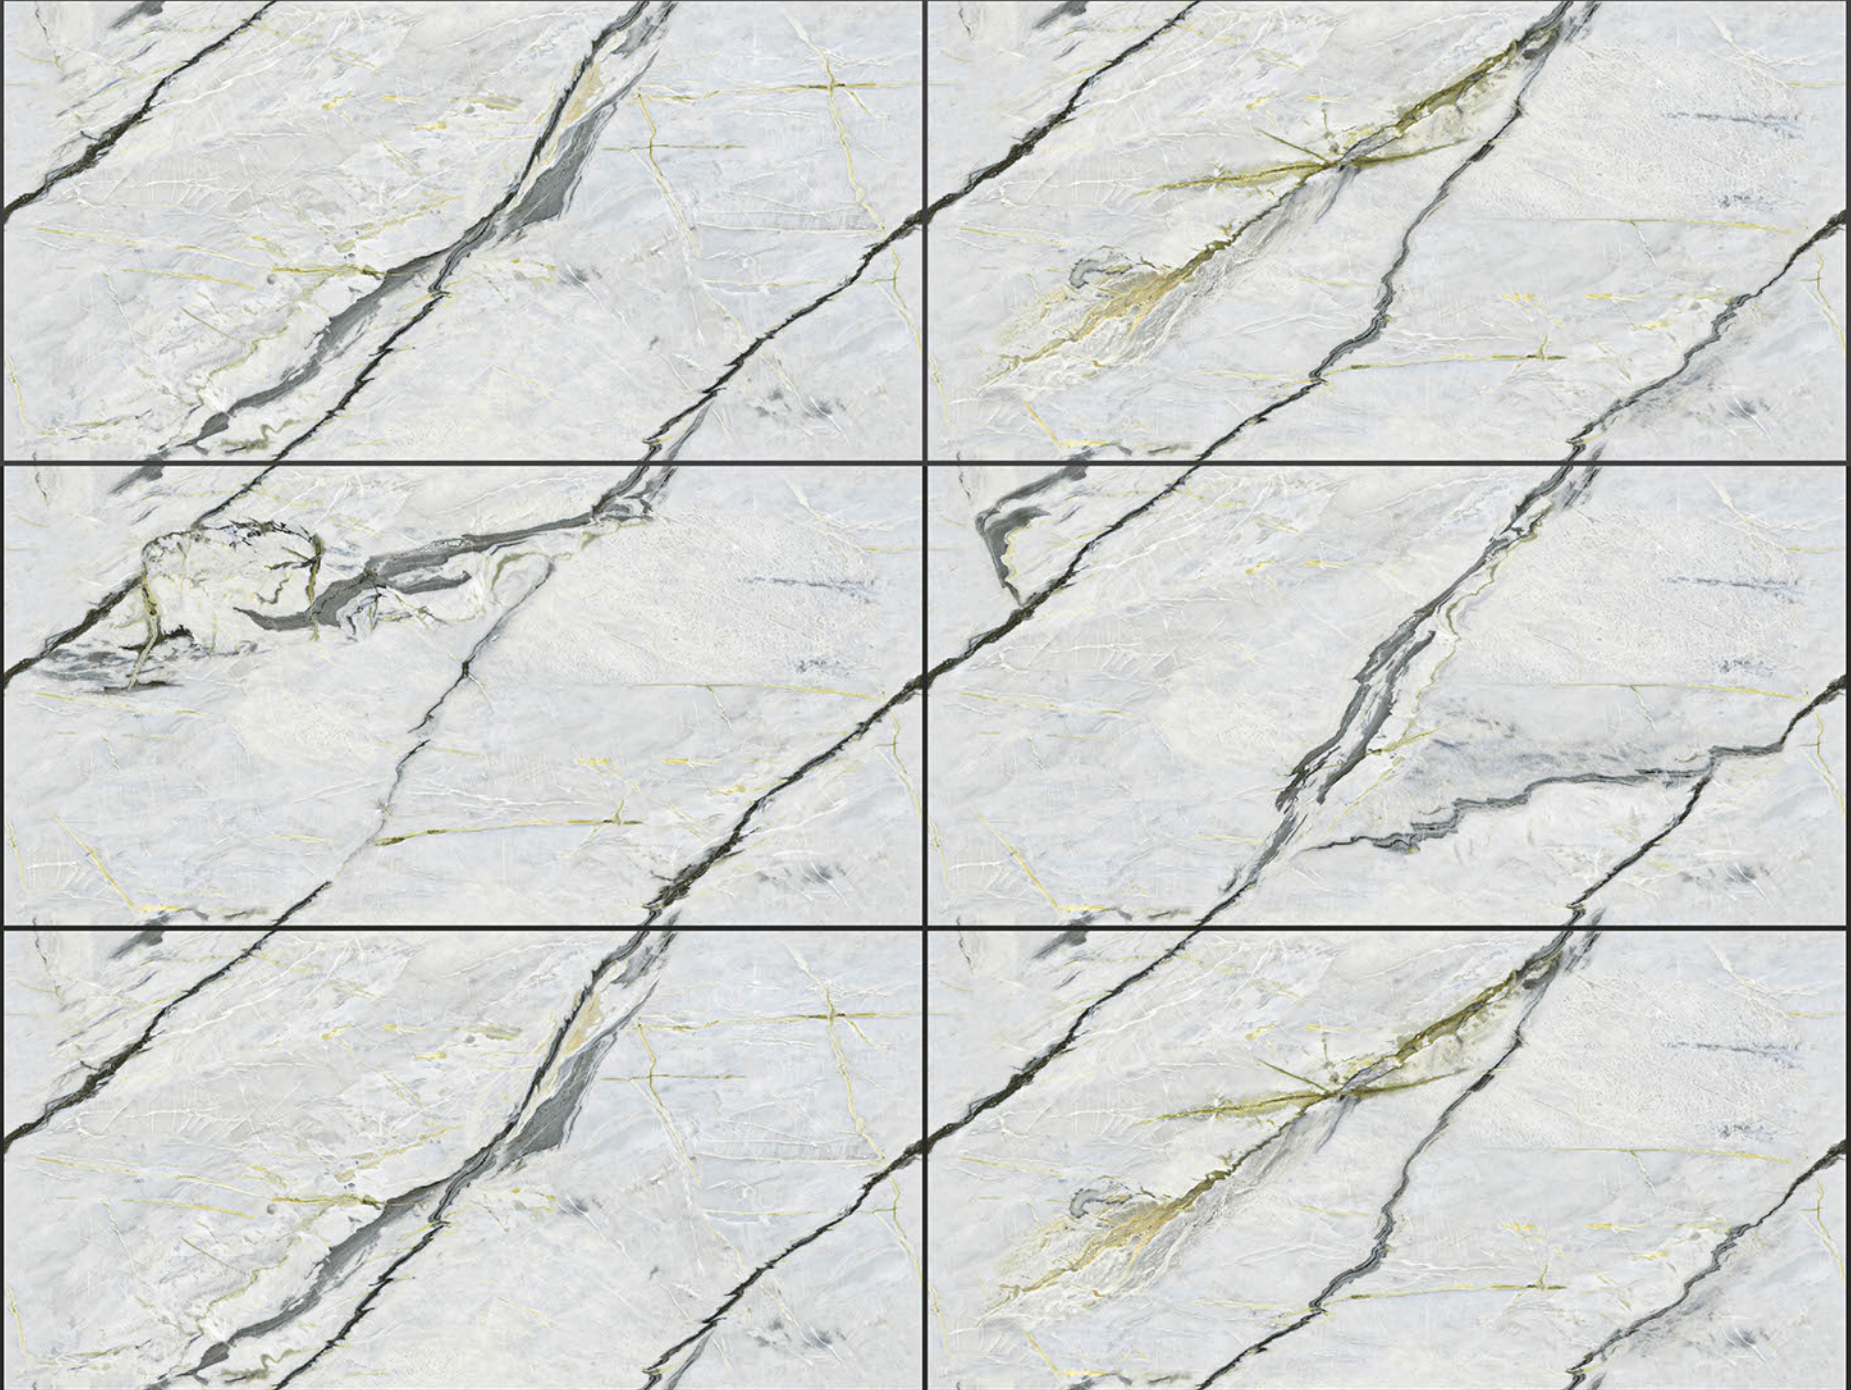

Infinite
COLLECTION

600x1200mm
GLAZED VITRIFIED TILES

LEVON
CERAMIC

OYAMA VERDE

RANDOM FACES - 4

Low Water
Absorption

Frost
Resistant

Chemical
Resistant

Stain
Resistance

Zero
Maintenance

Easy to
Clean