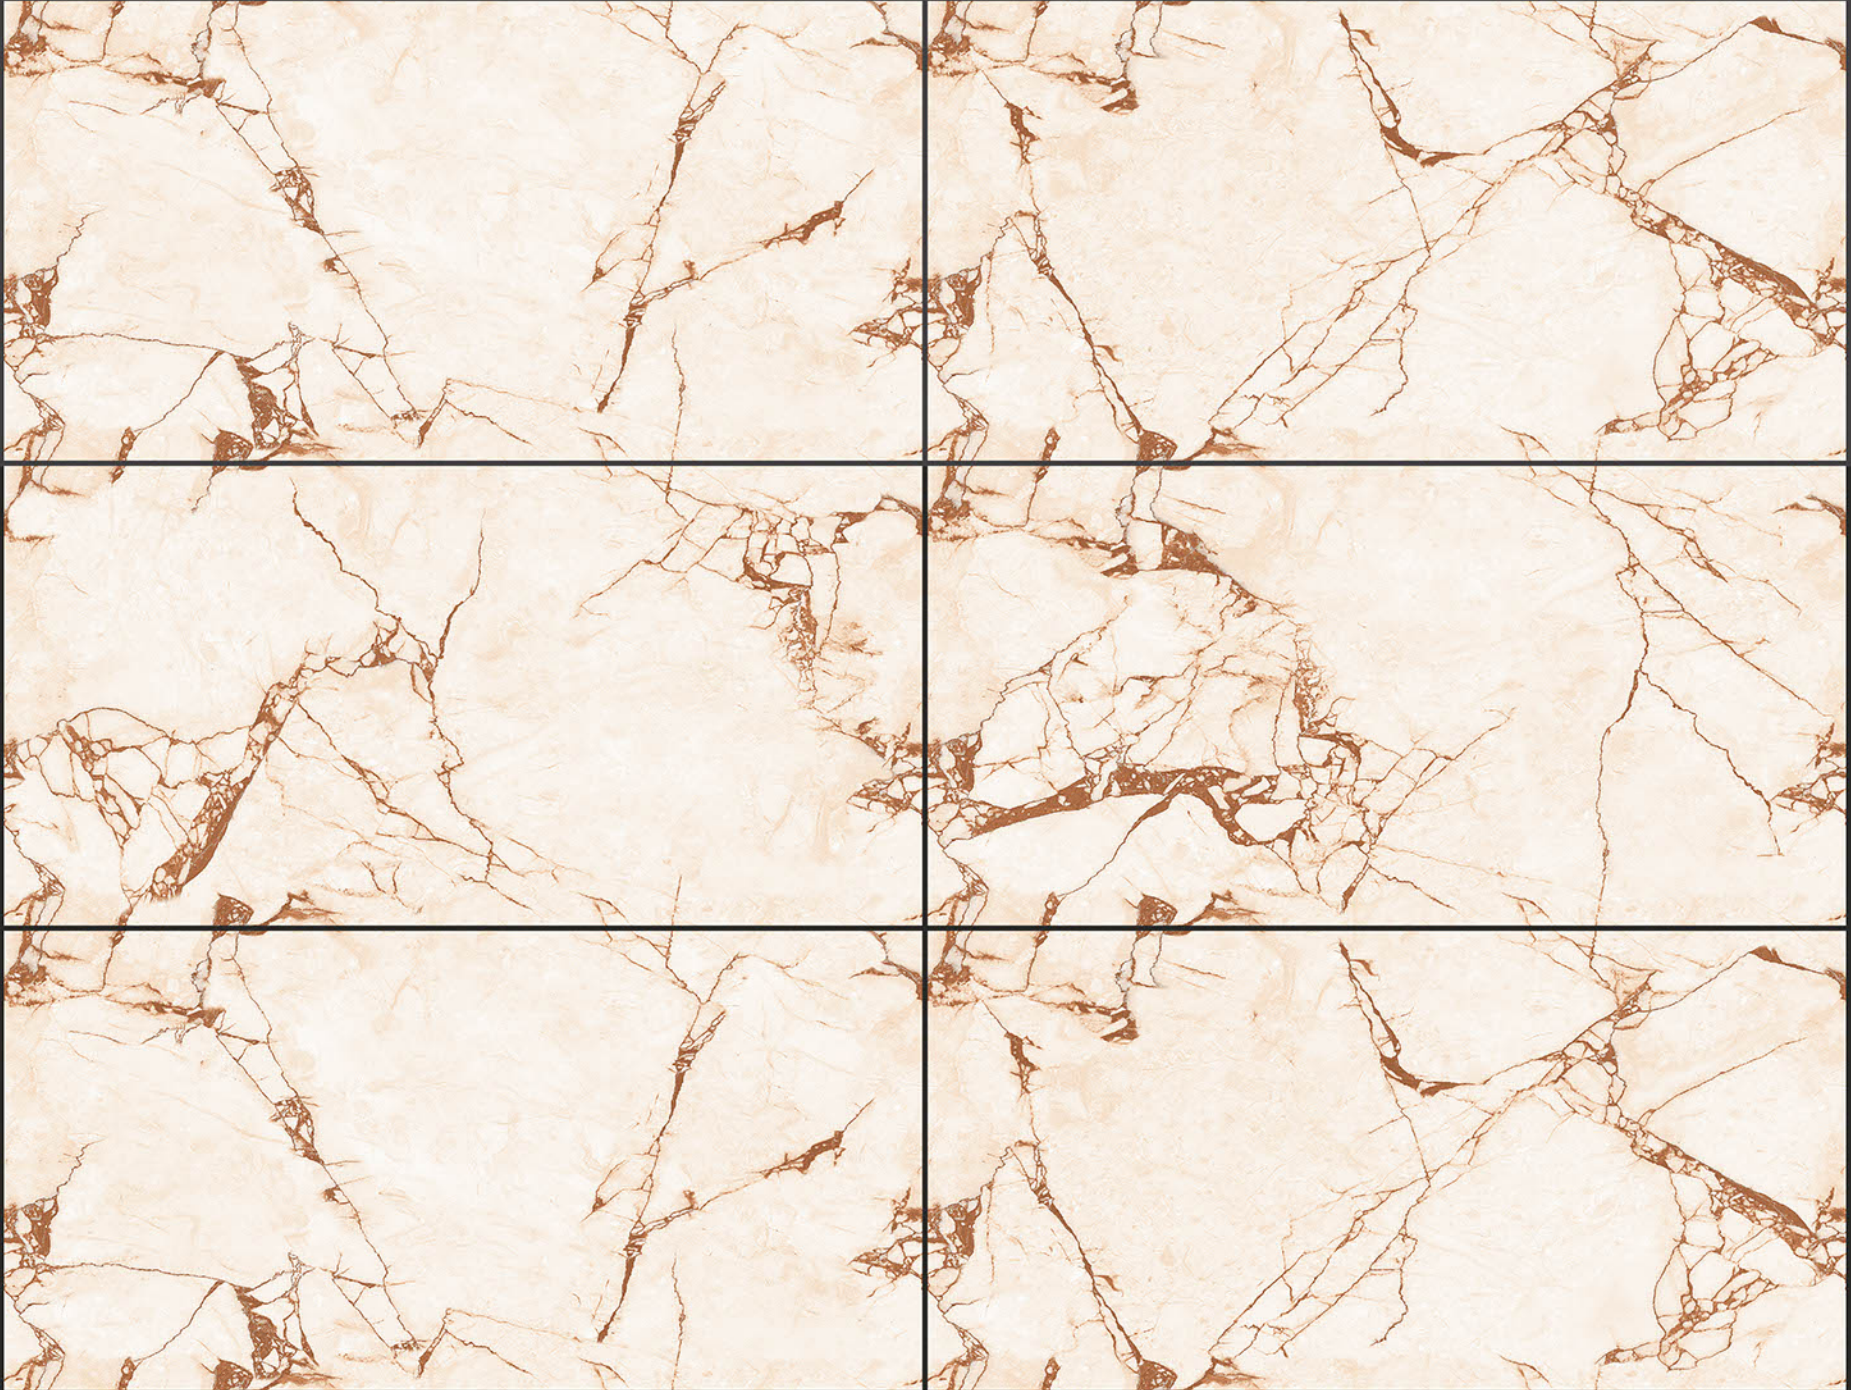

Infinite
COLLECTION

600x1200mm
GLAZED VITRIFIED TILES

LEVON
CERAMIC

DUNA BEIGE

RANDOM FACES - 4

Low Water
Absorption

Frost
Resistant

Chemical
Resistant

Stain
Resistance

Zero
Maintenance

Easy to
Clean