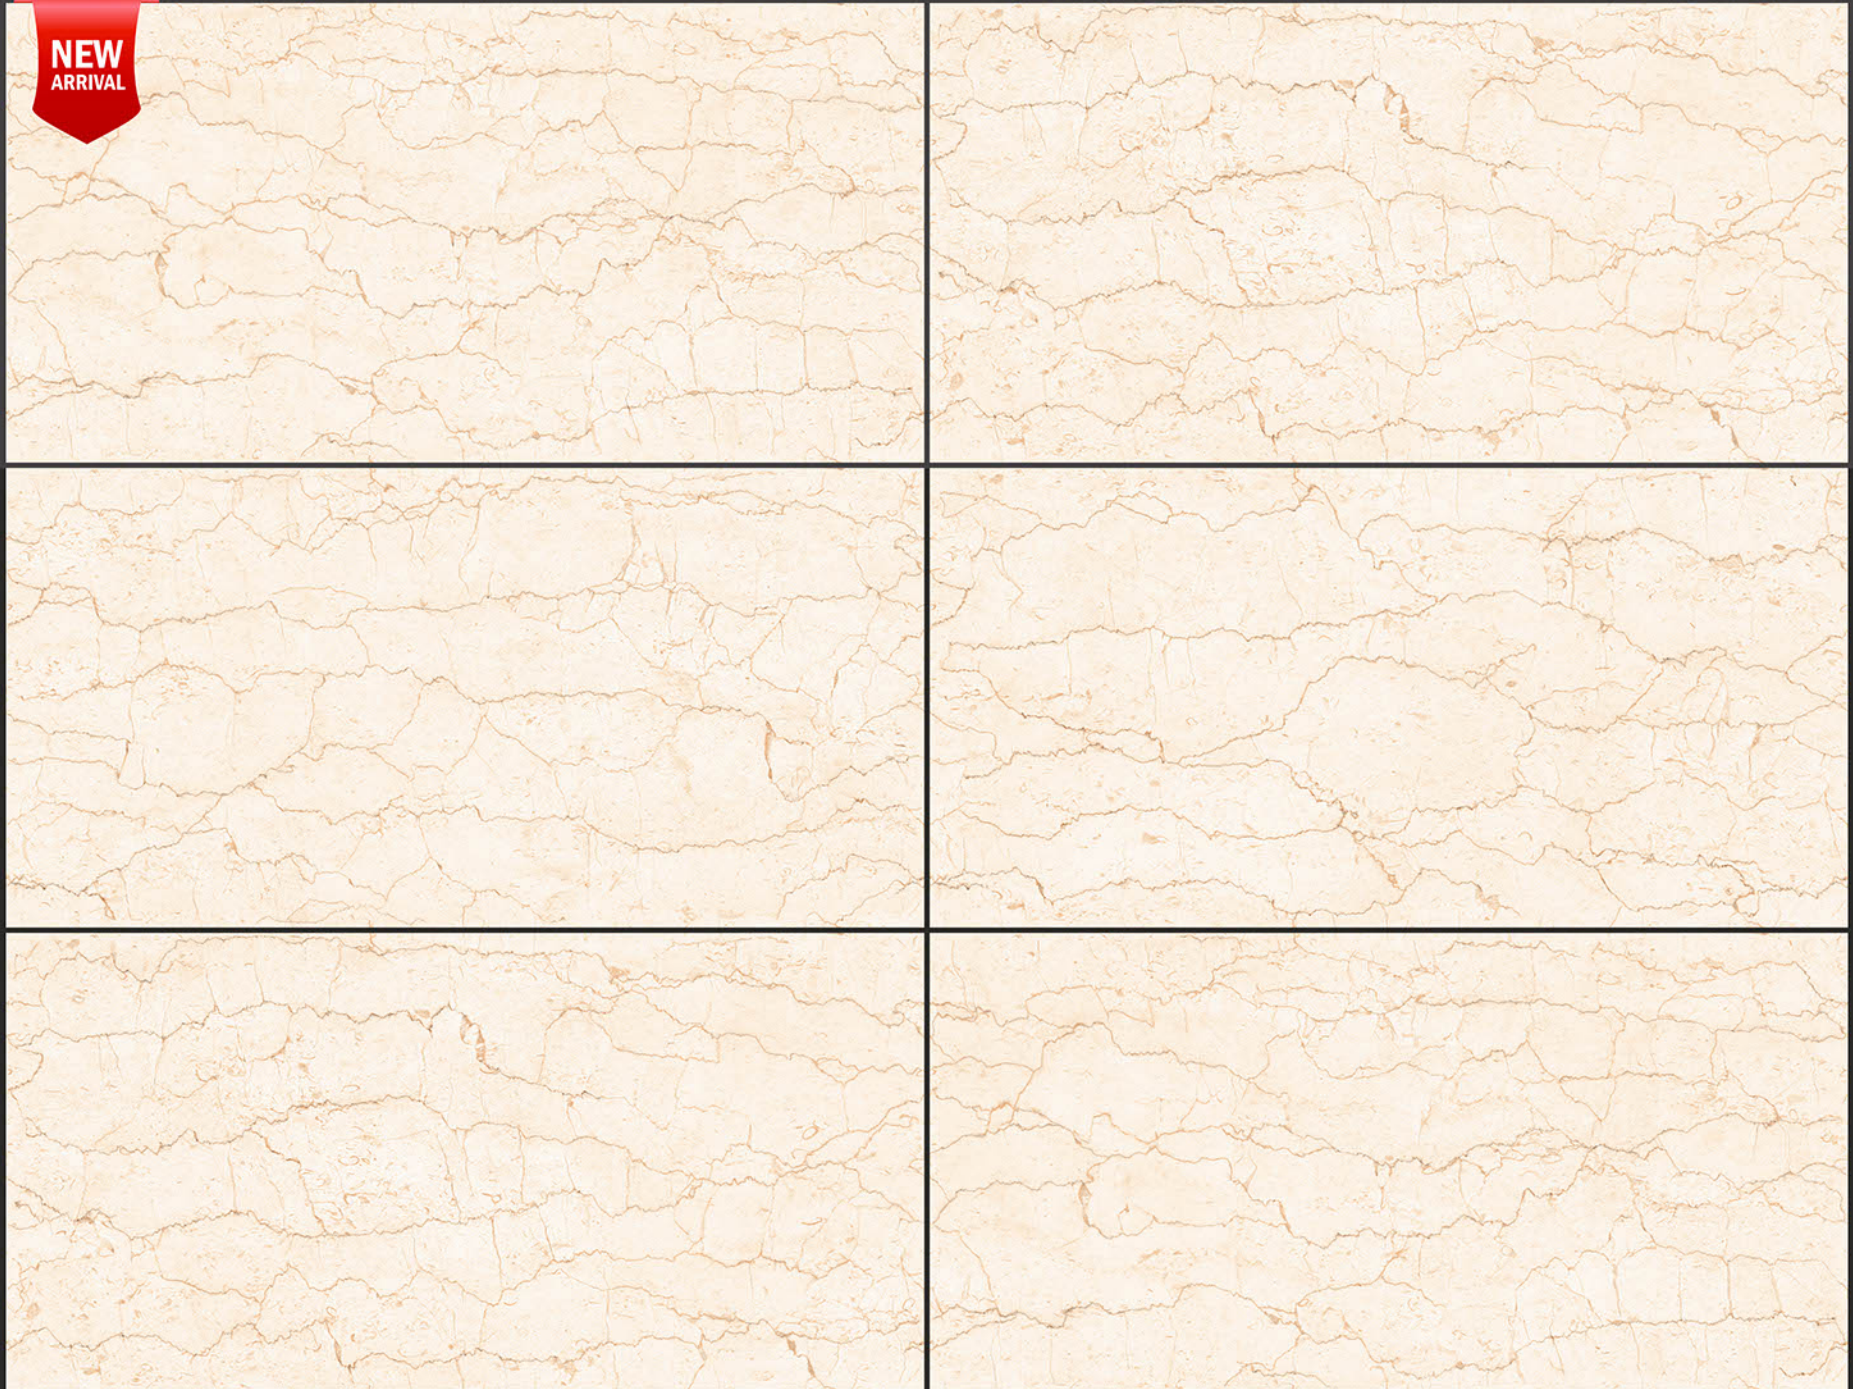

Infinite
COLLECTION

600x1200mm
GLAZED VITRIFIED TILES

LEVON
CERAMIC

FALCON CREMA

NEW
ARRIVAL

RANDOM FACES - 4

Low Water
Absorption

Frost
Resistant

Chemical
Resistant

Stain
Resistance

Zero
Maintenance

Easy to
Clean