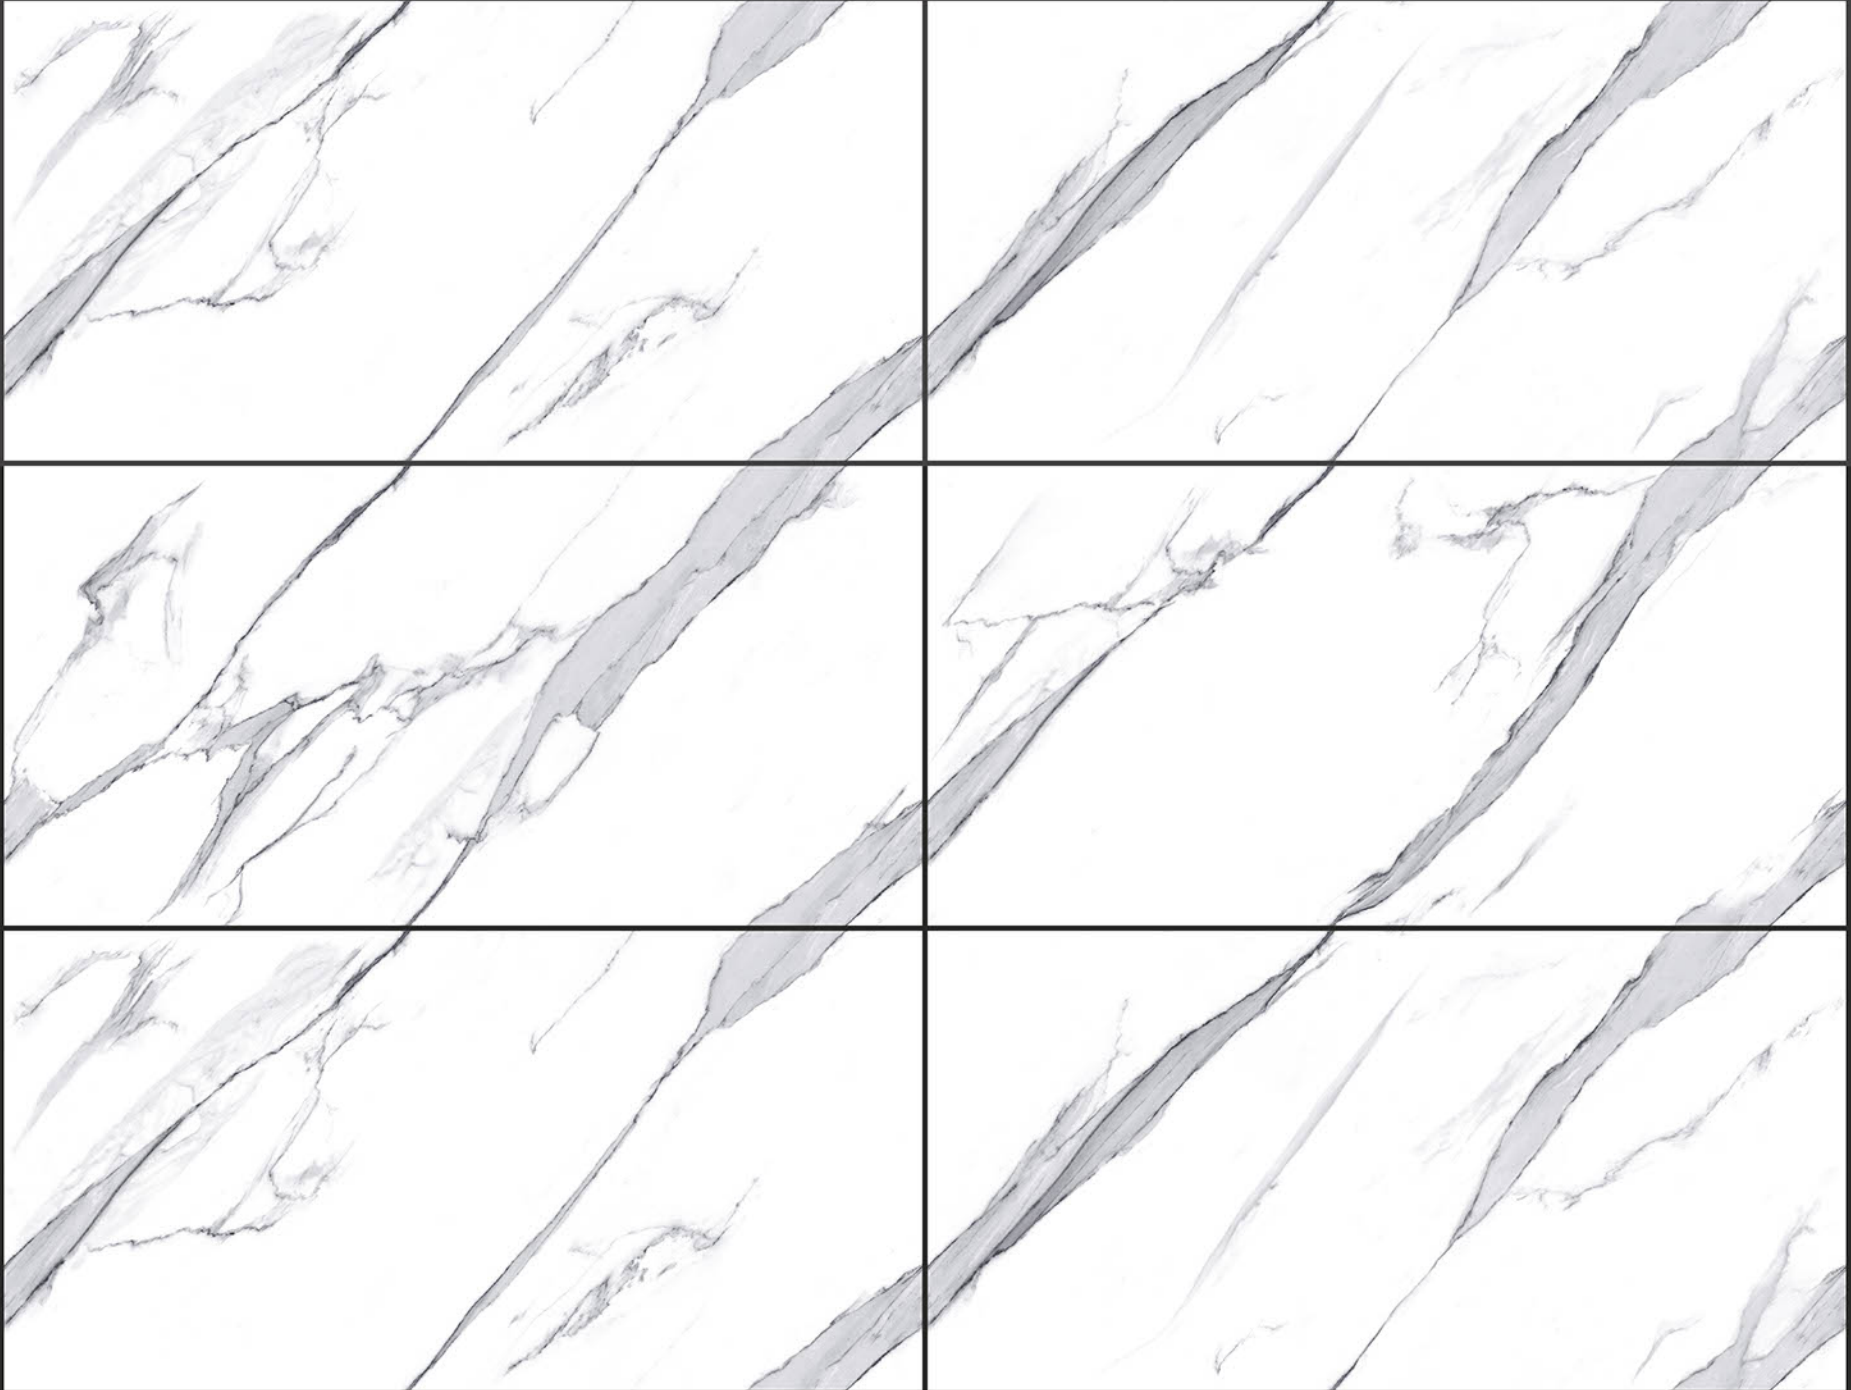

Infinite
COLLECTION

600x1200mm
GLAZED VITRIFIED TILES

LEVON
CERAMIC

LUSO WHITE

RANDOM FACES - 4

Low Water
Absorption

Frost
Resistant

Chemical
Resistant

Stain
Resistance

Zero
Maintenance

Easy to
Clean