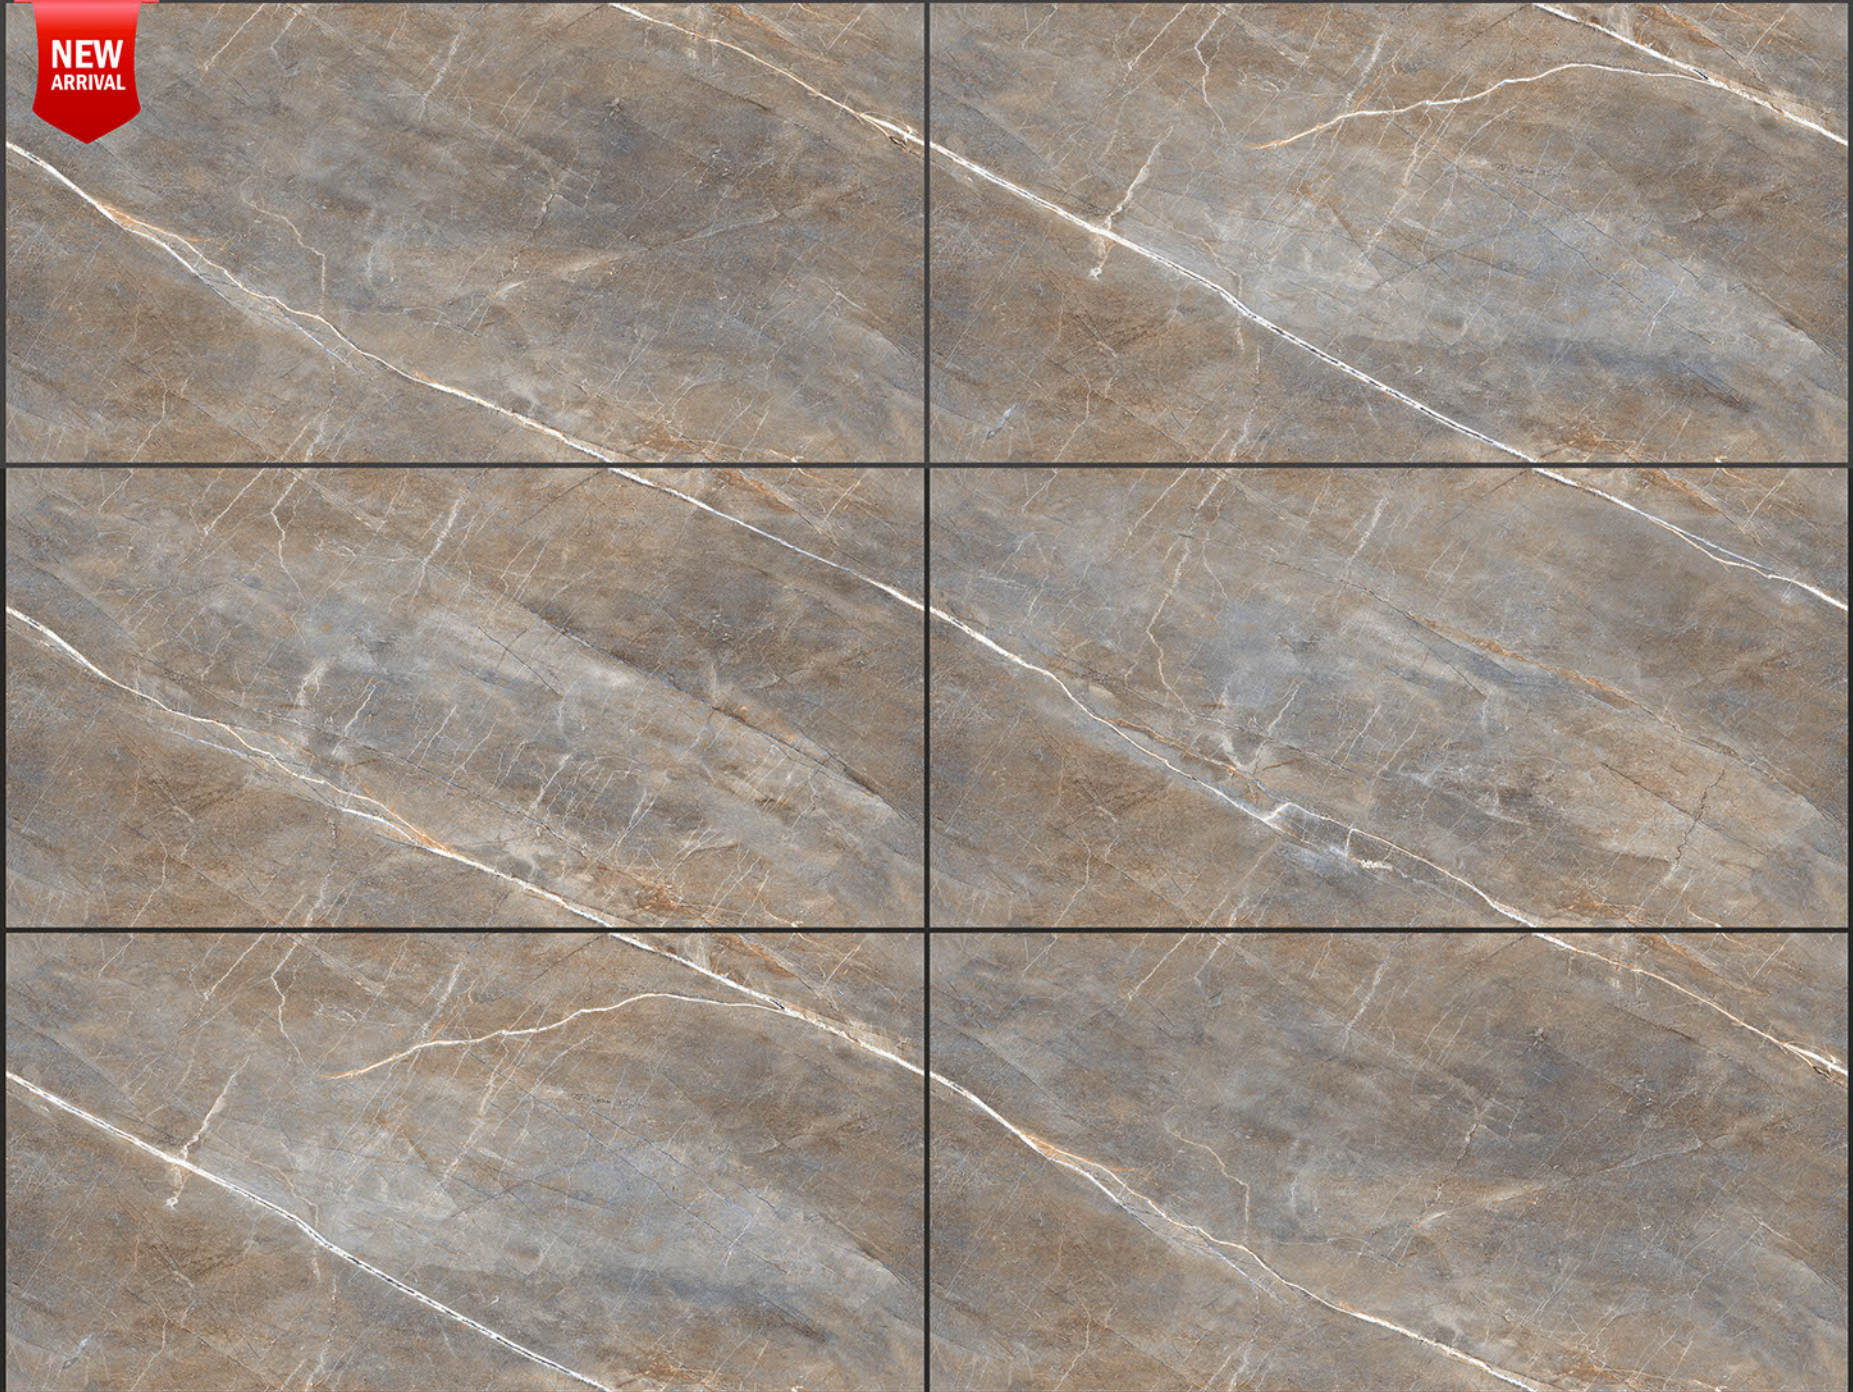

Infinite
COLLECTION

600x1200mm
GLAZED VITRIFIED TILES

LEVON
CERAMIC

VELAR MOCHA

NEW
ARRIVAL

RANDOM FACES - 4

Low Water
Absorption

Frost
Resistant

Chemical
Resistant

Stain
Resistance

Zero
Maintenance

Easy to
Clean