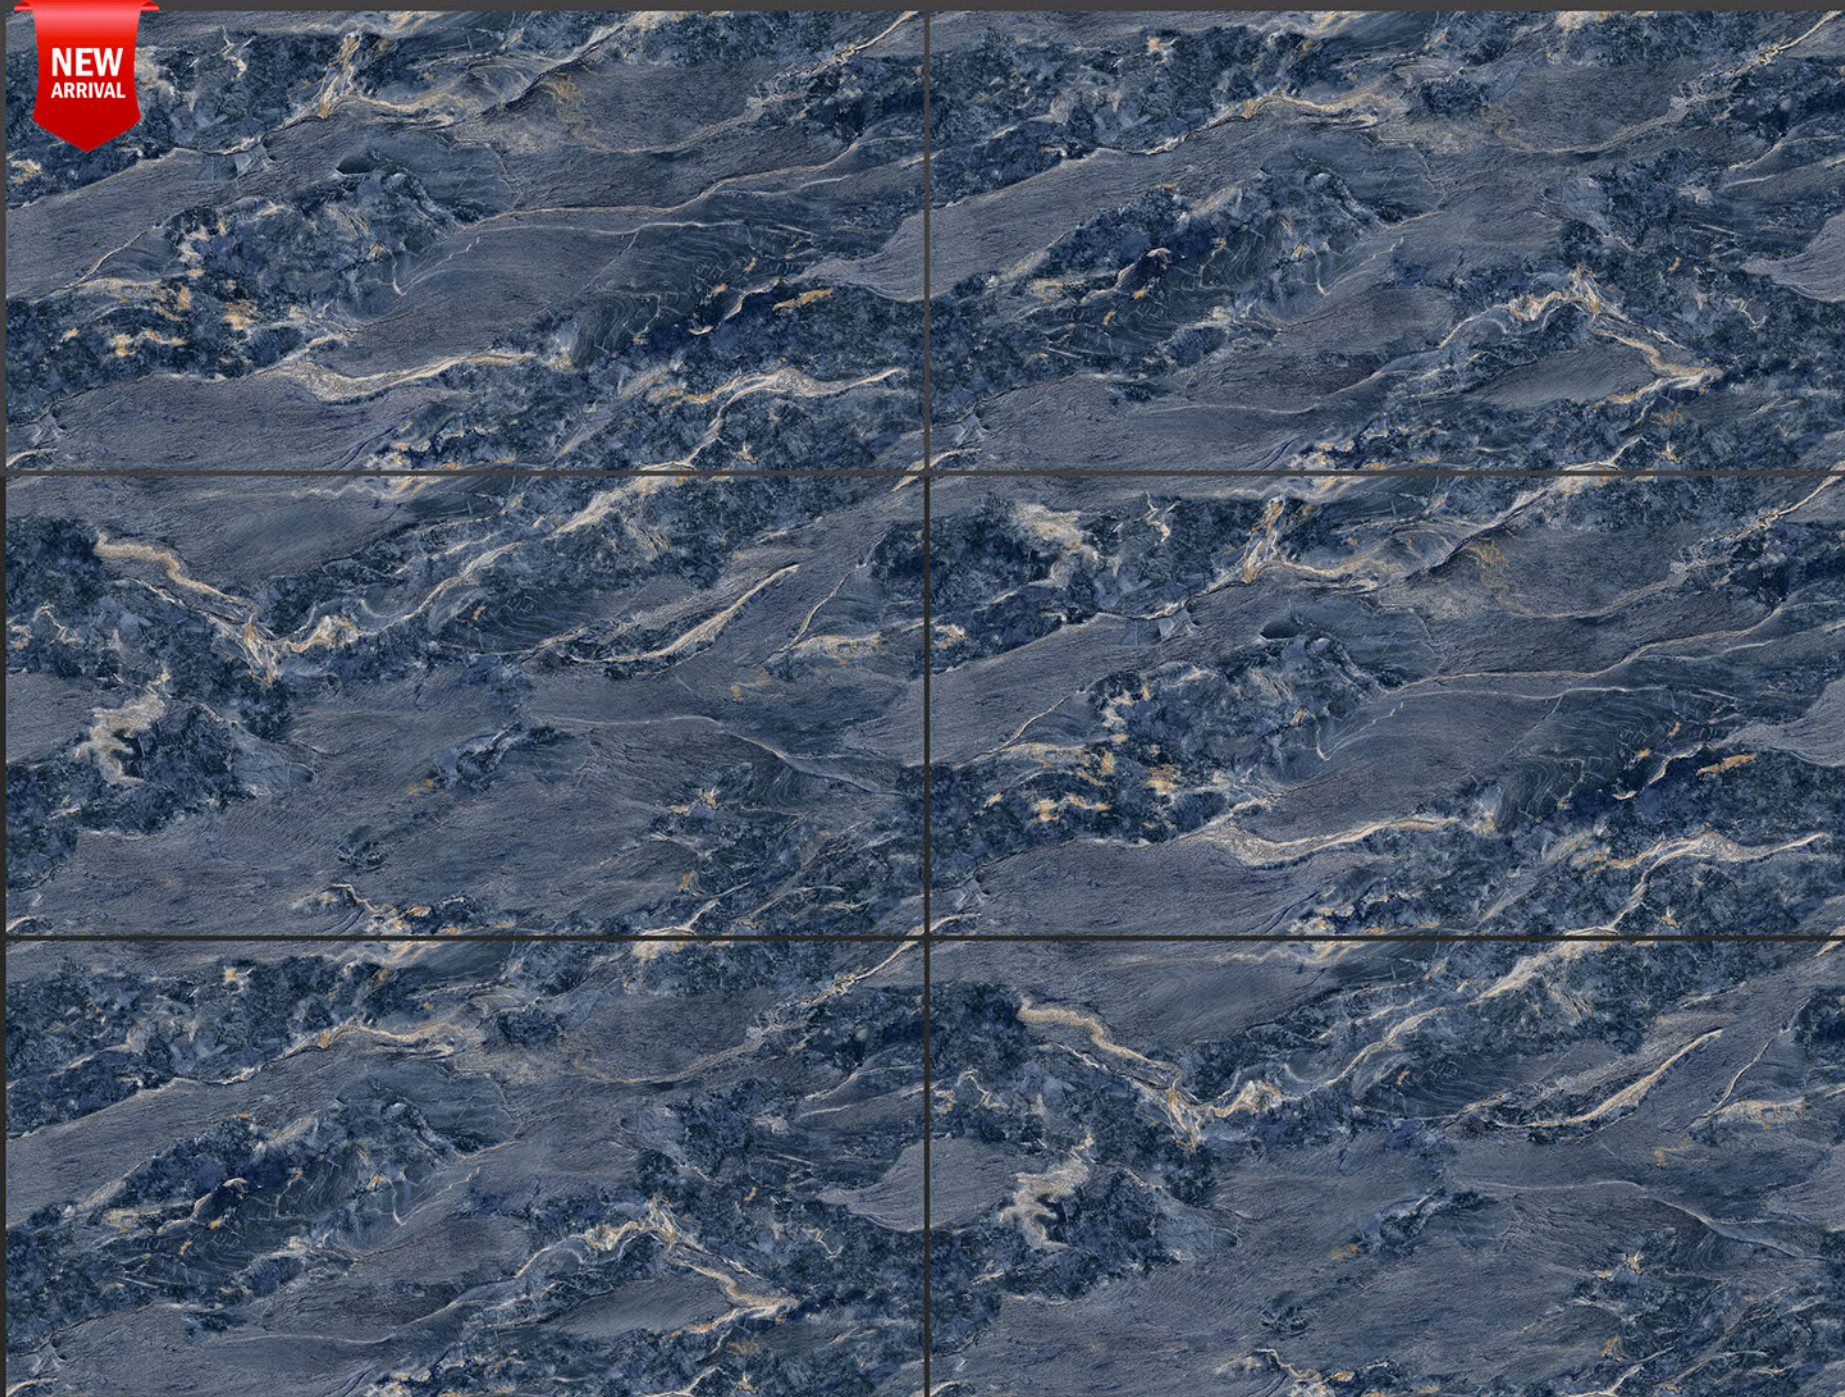

Infinite
COLLECTION

600x1200mm
GLAZED VITRIFIED TILES

LEVON
CERAMIC

TOSCANA BLUE

NEW
ARRIVAL

RANDOM FACES - 3

Low Water
Absorption

Frost
Resistant

Chemical
Resistant

Stain
Resistance

Zero
Maintenance

Easy to
Clean