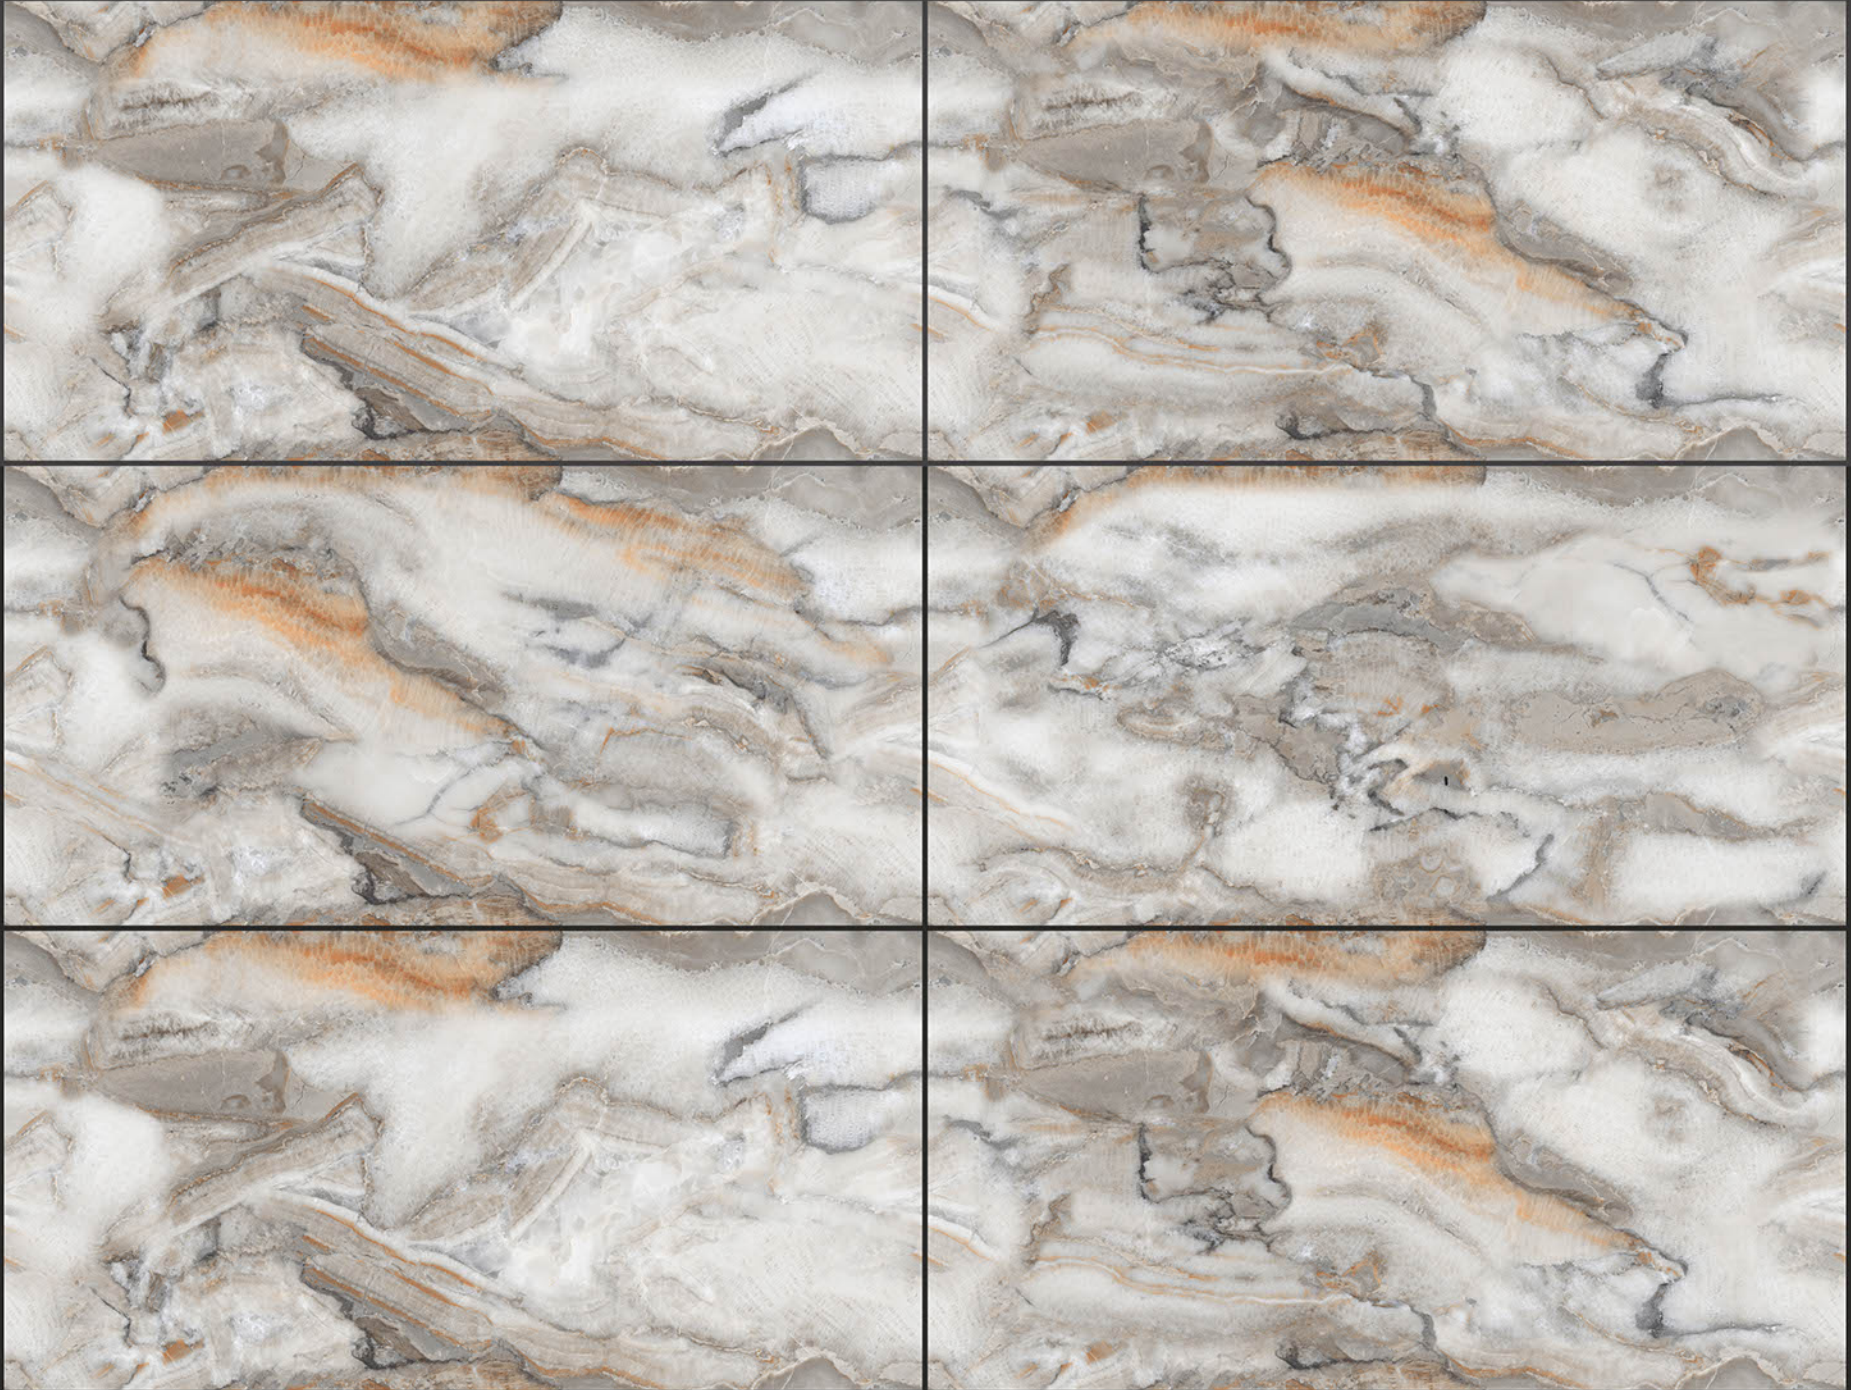

Infinite
COLLECTION

600x1200mm
GLAZED VITRIFIED TILES

LEVON
CERAMIC

RIAZZA GOLD

RANDOM FACES - 4

Low Water
Absorption

Frost
Resistant

Chemical
Resistant

Stain
Resistance

Zero
Maintenance

Easy to
Clean