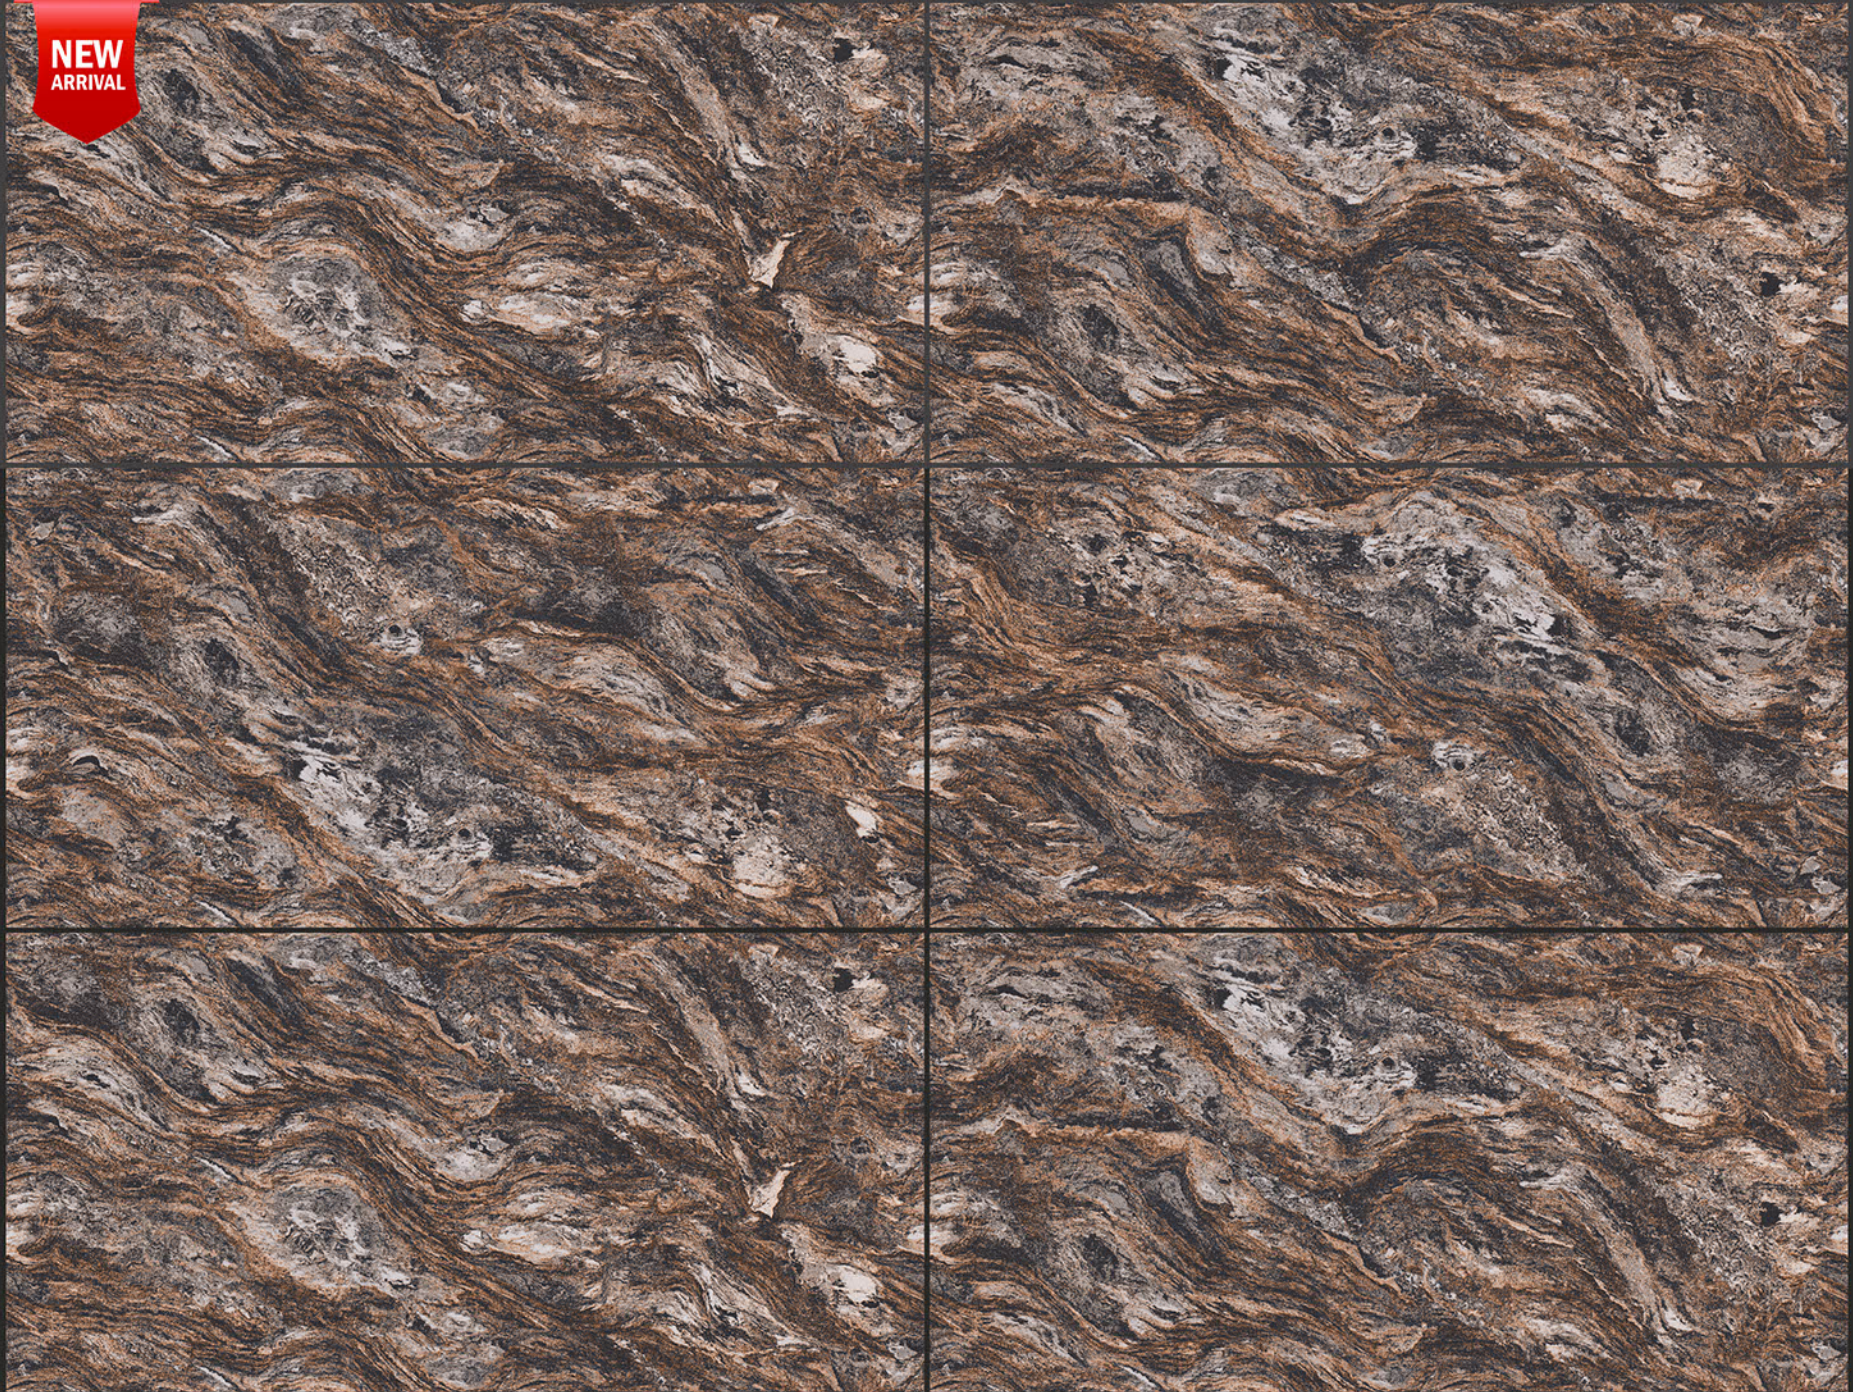

Infinite
COLLECTION

600x1200mm
GLAZED VITRIFIED TILES

LEVON
CERAMIC

CROWN BROWN

NEW
ARRIVAL

RANDOM FACES - 4

Low Water
Absorption

Frost
Resistant

Chemical
Resistant

Stain
Resistance

Zero
Maintenance

Easy to
Clean