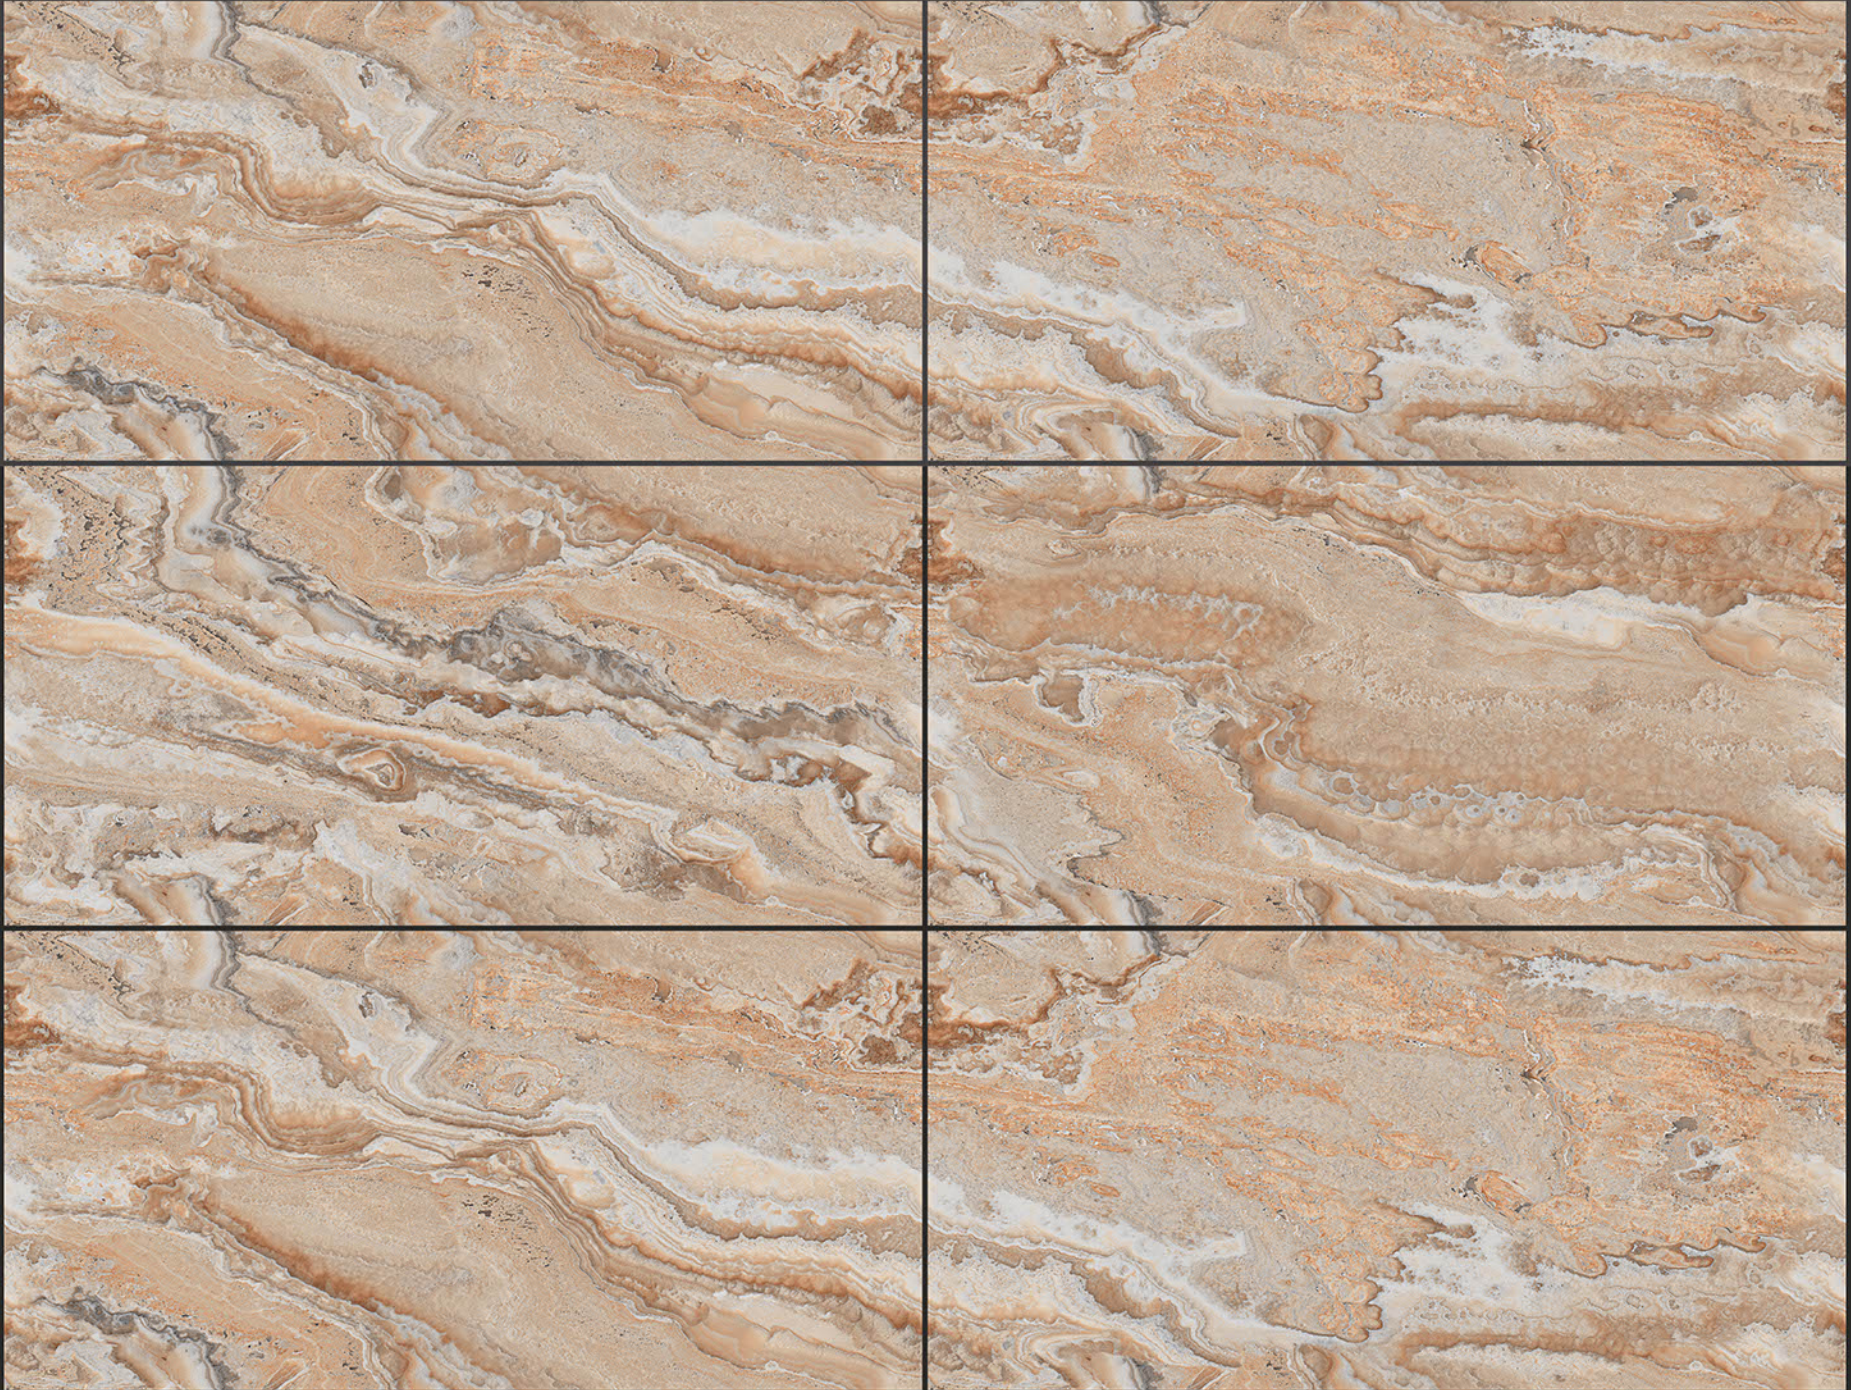

Infinite
COLLECTION

600x1200mm
GLAZED VITRIFIED TILES

LEVON
CERAMIC

TITAN BROWN

RANDOM FACES - 4

Low Water
Absorption

Frost
Resistant

Chemical
Resistant

Stain
Resistance

Zero
Maintenance

Easy to
Clean