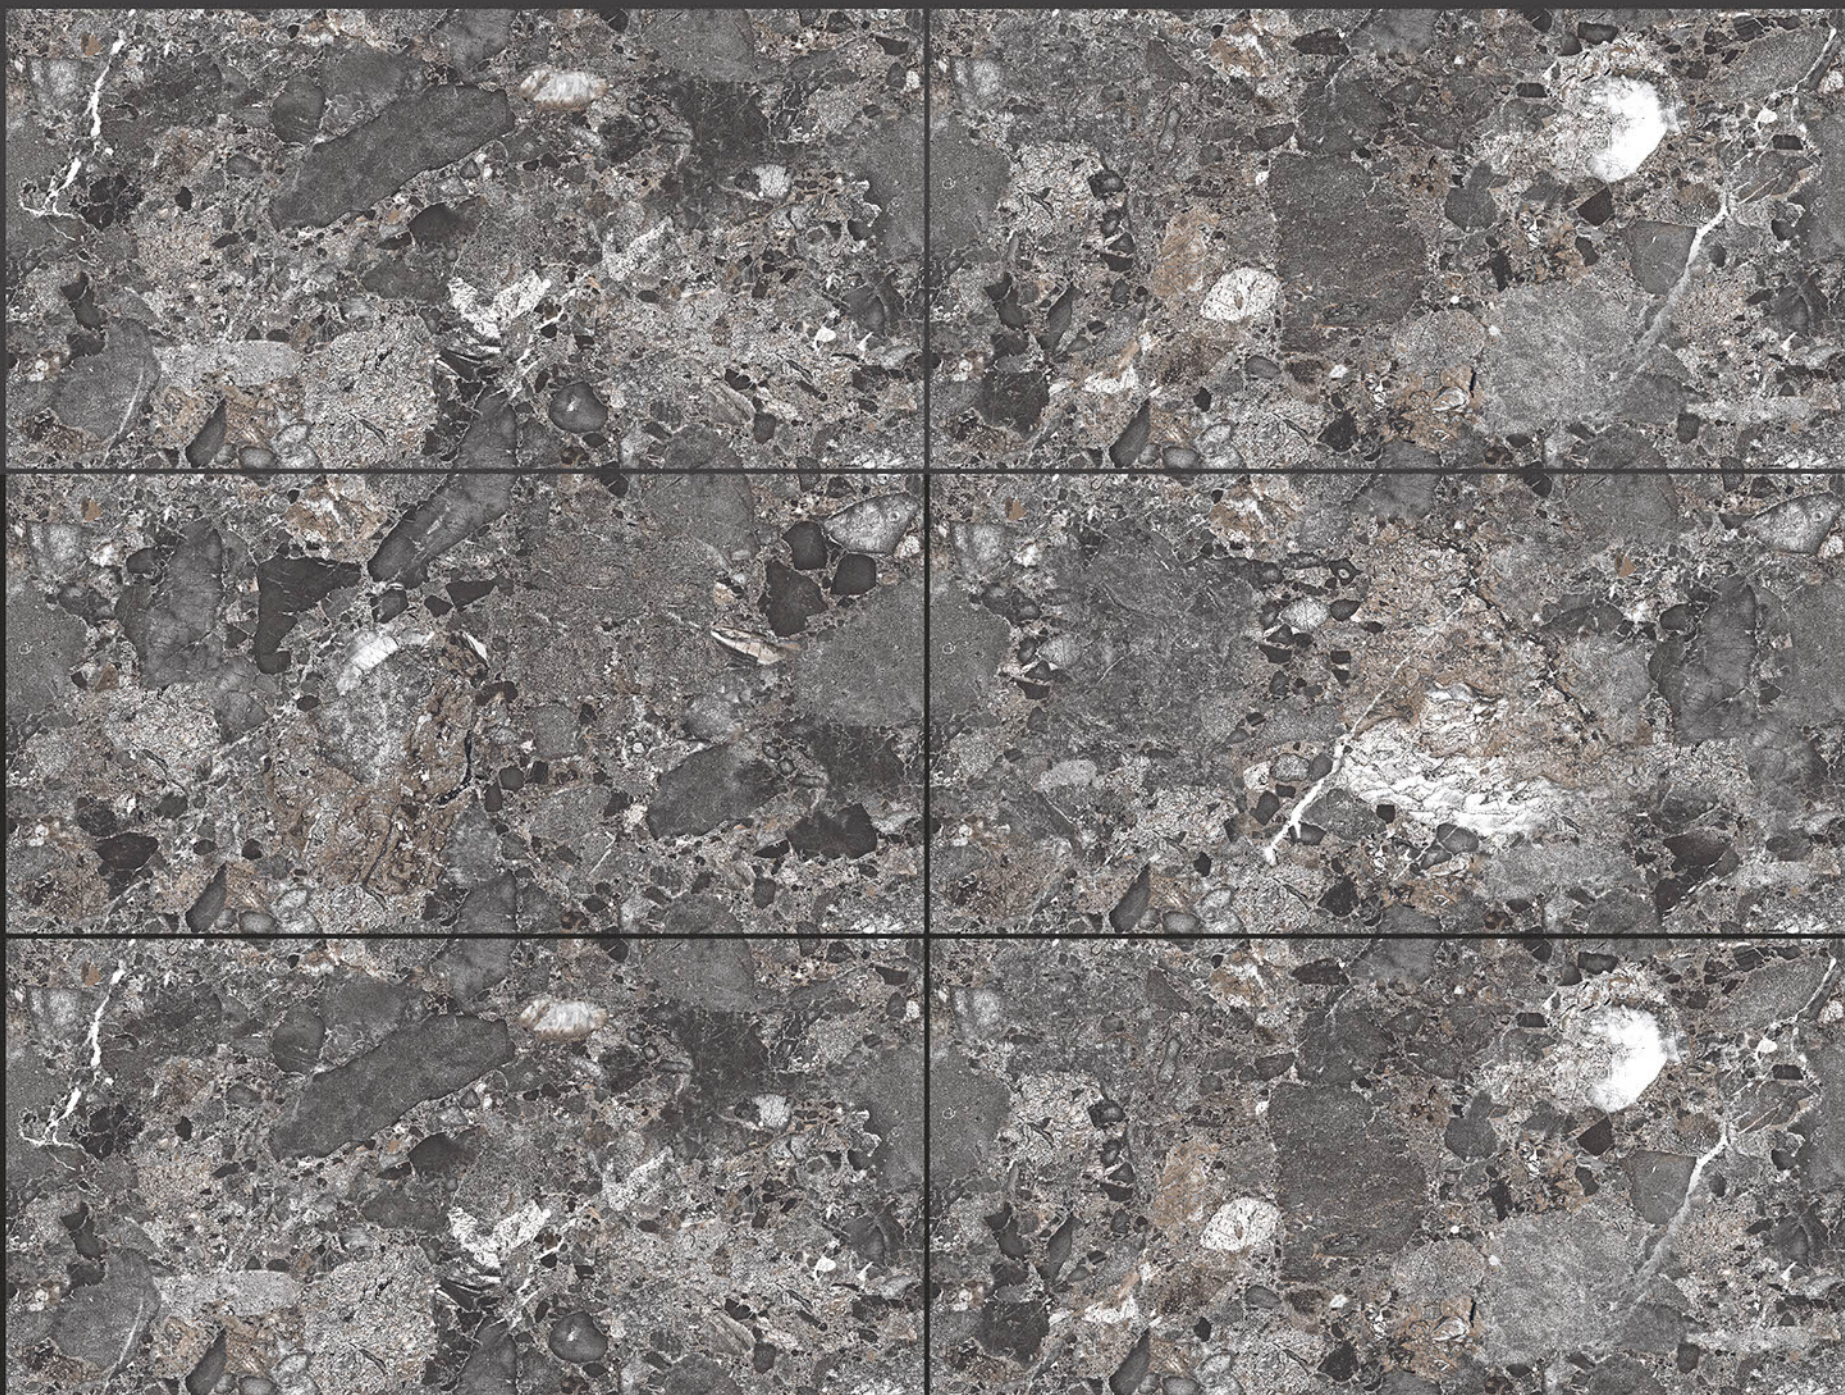

SOFFIO GRIS

RANDOM FACES - 4

Low Water
Absorption

Frost
Resistant

Chemical
Resistant

Stain
Resistance

Zero
Maintenance

Easy to
Clean