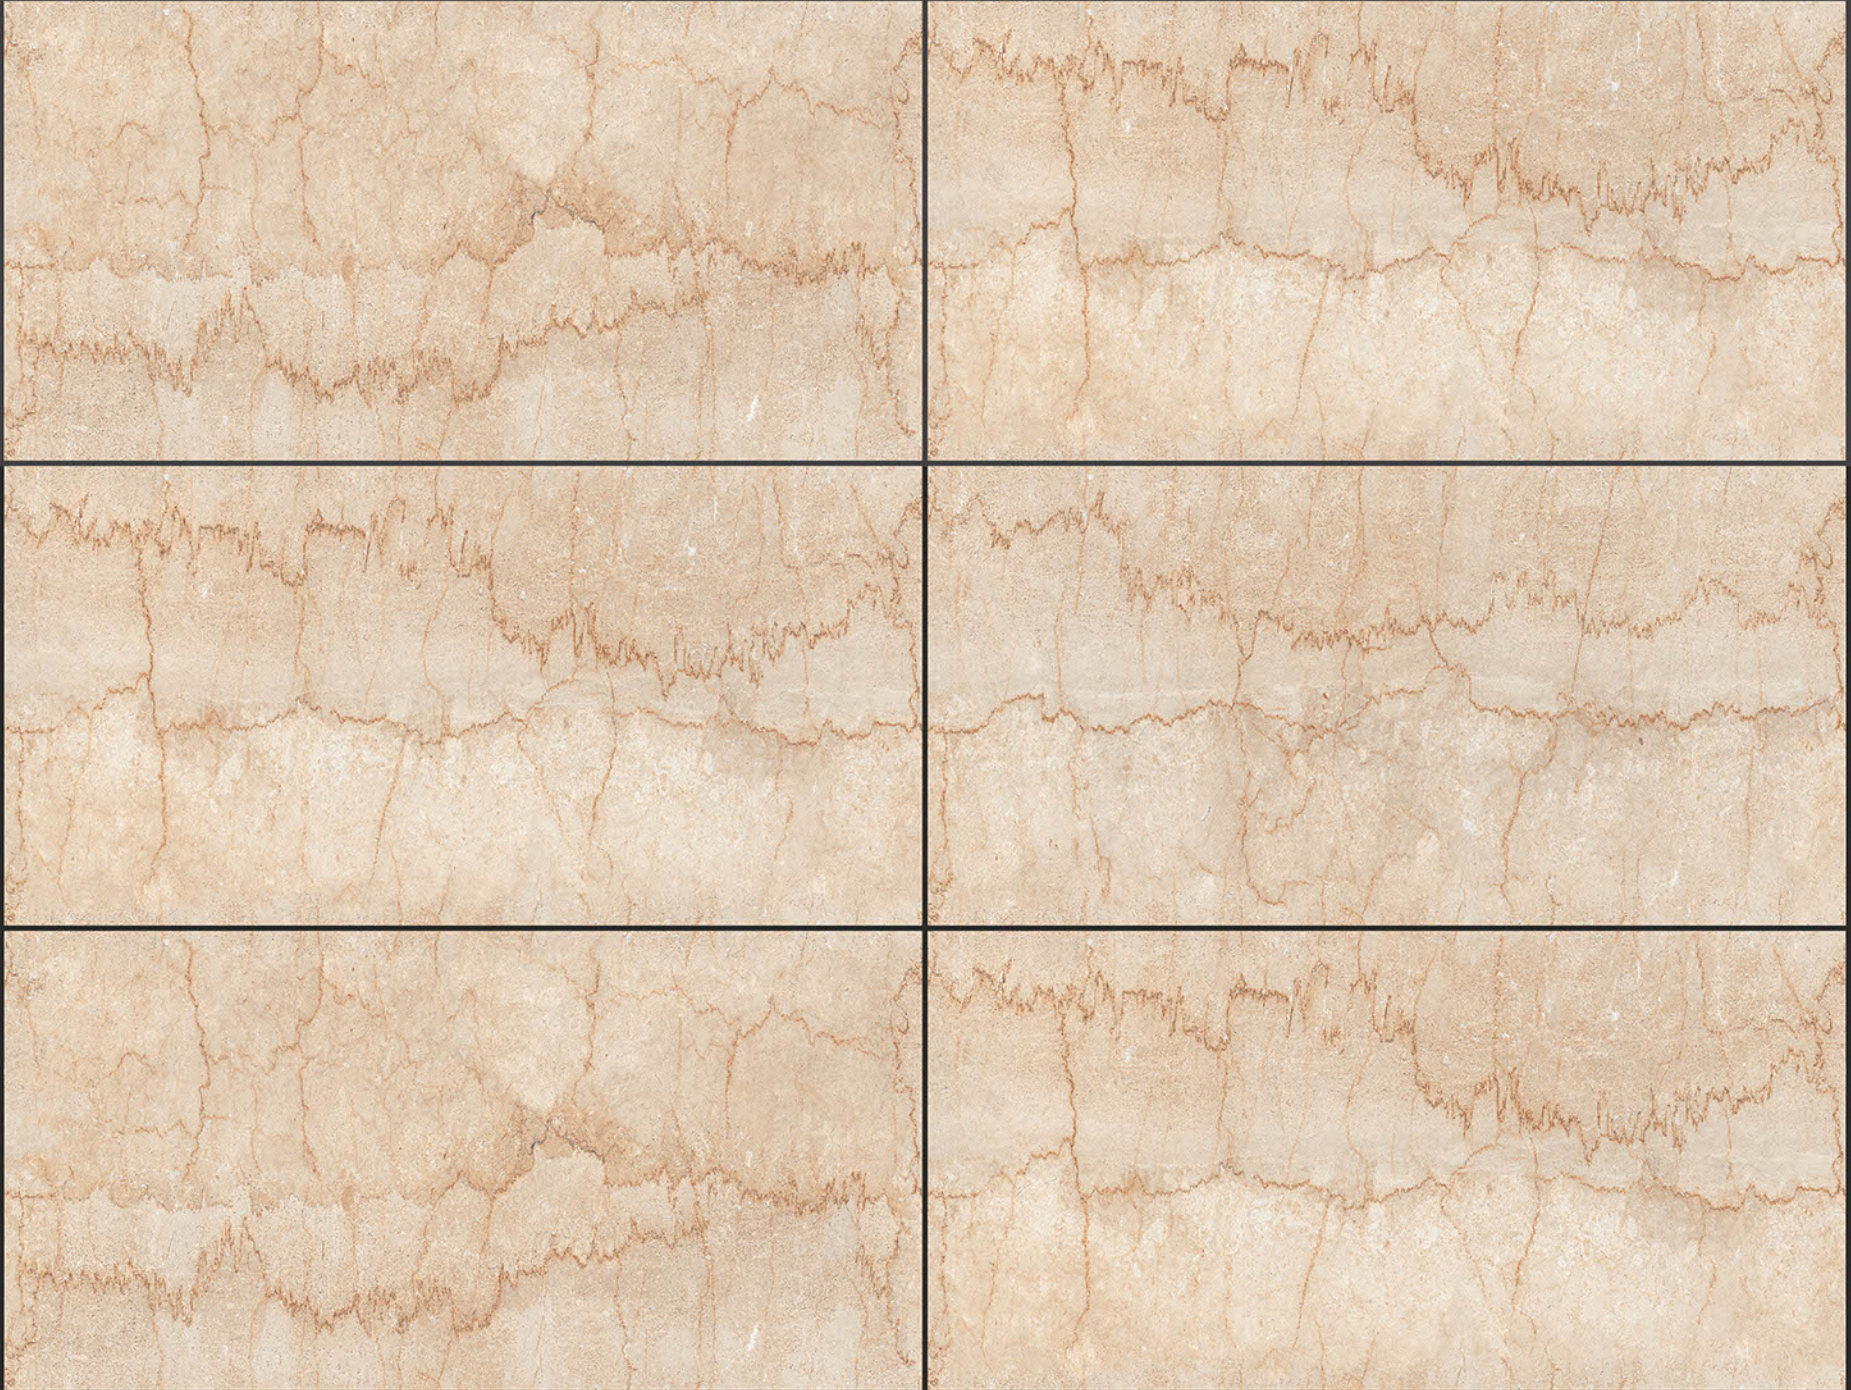

Infinite
COLLECTION

600x1200mm
GLAZED VITRIFIED TILES

LEVON
CERAMIC

JWEL BEIGE

RANDOM FACES - 4

Low Water
Absorption

Frost
Resistant

Chemical
Resistant

Stain
Resistance

Zero
Maintenance

Easy to
Clean