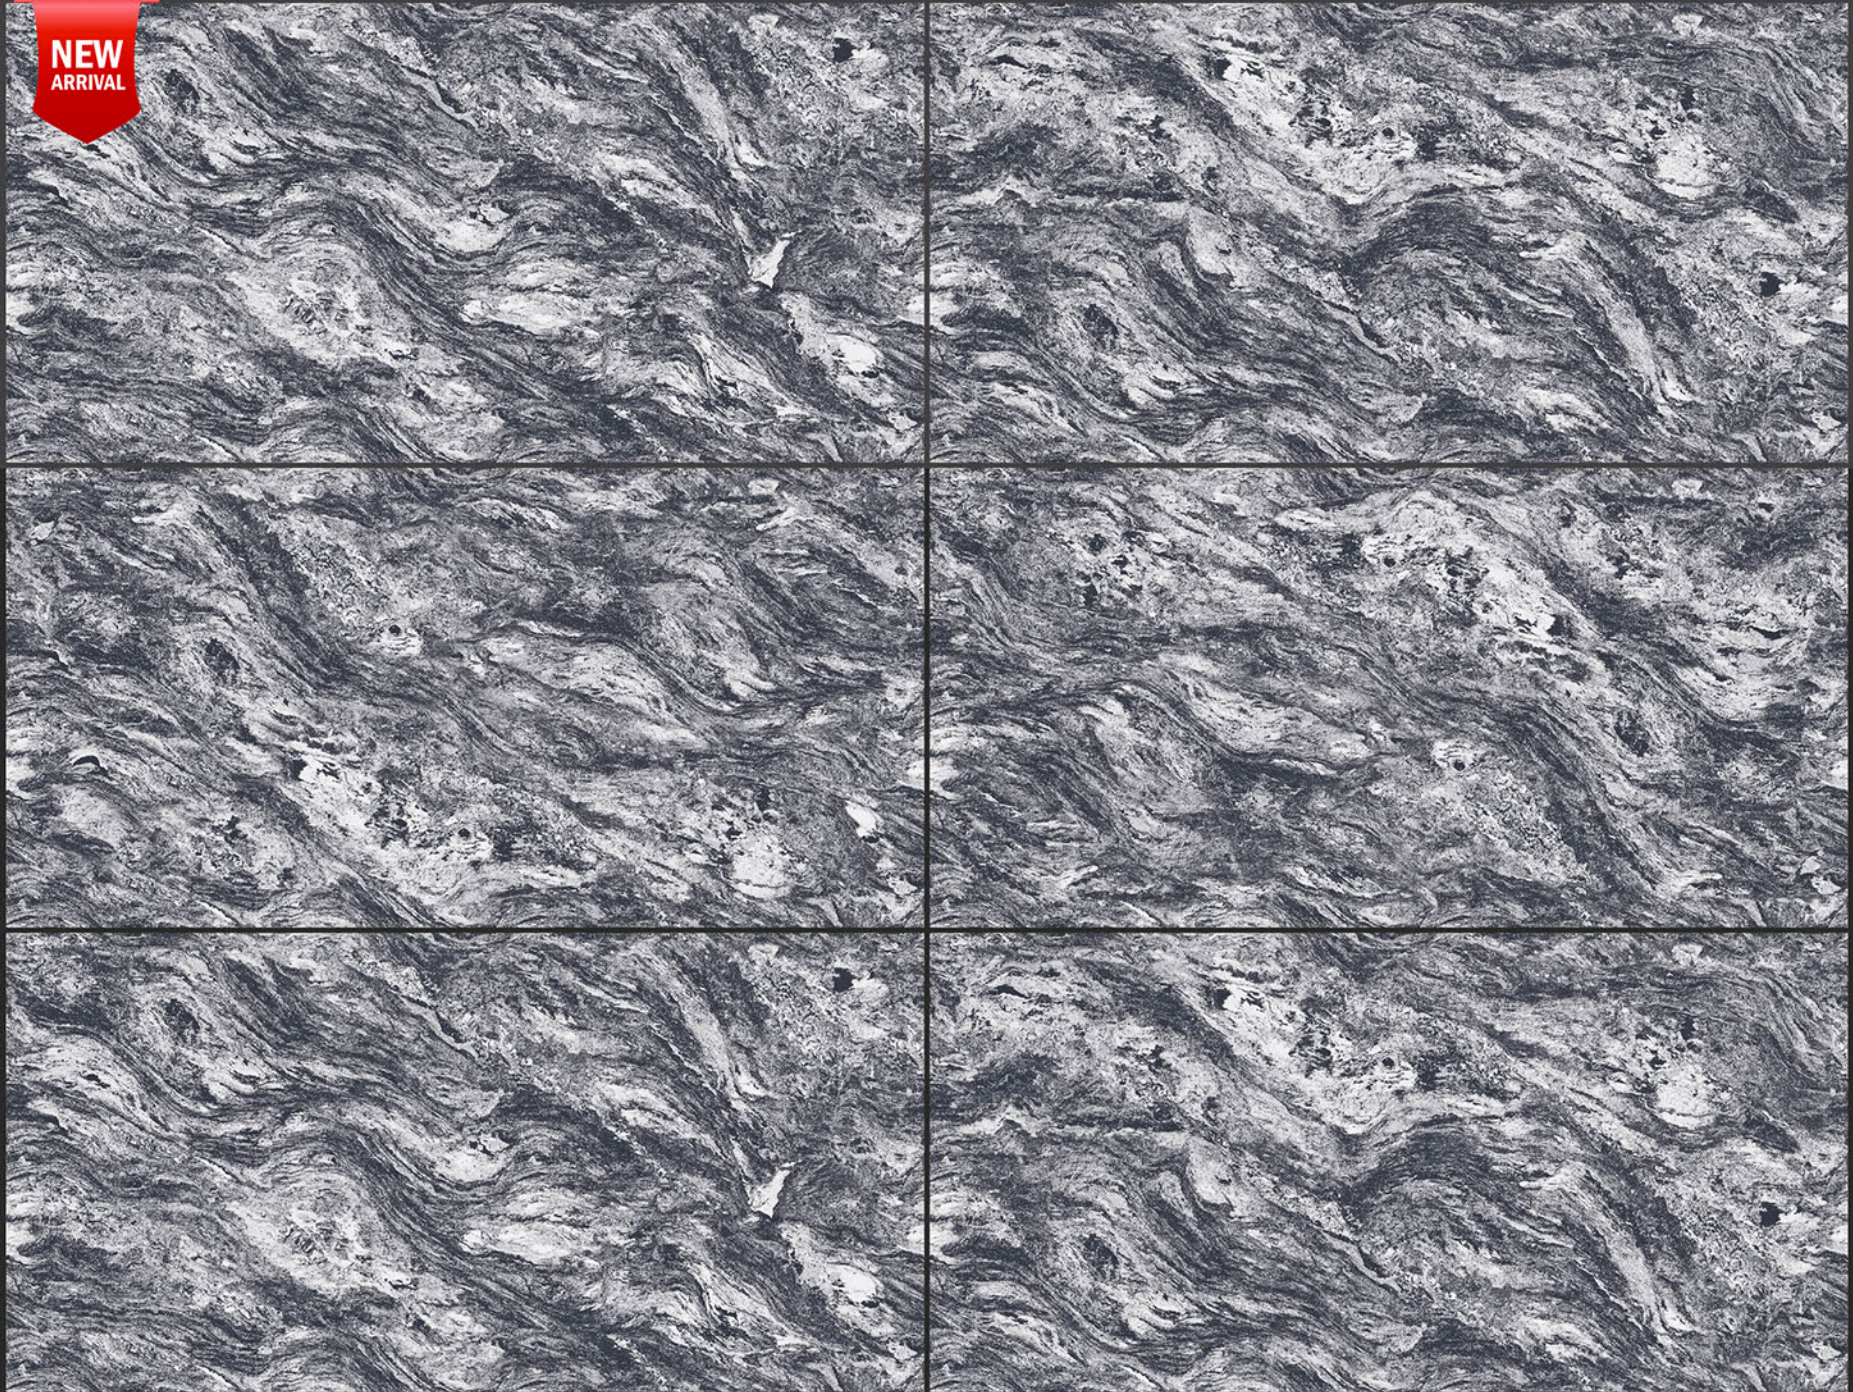

Infinite
COLLECTION

600x1200mm
GLAZED VITRIFIED TILES

LEVON
CERAMIC

CROWN GRAFITO

NEW
ARRIVAL

RANDOM FACES - 4

Low Water
Absorption

Frost
Resistant

Chemical
Resistant

Stain
Resistance

Zero
Maintenance

Easy to
Clean