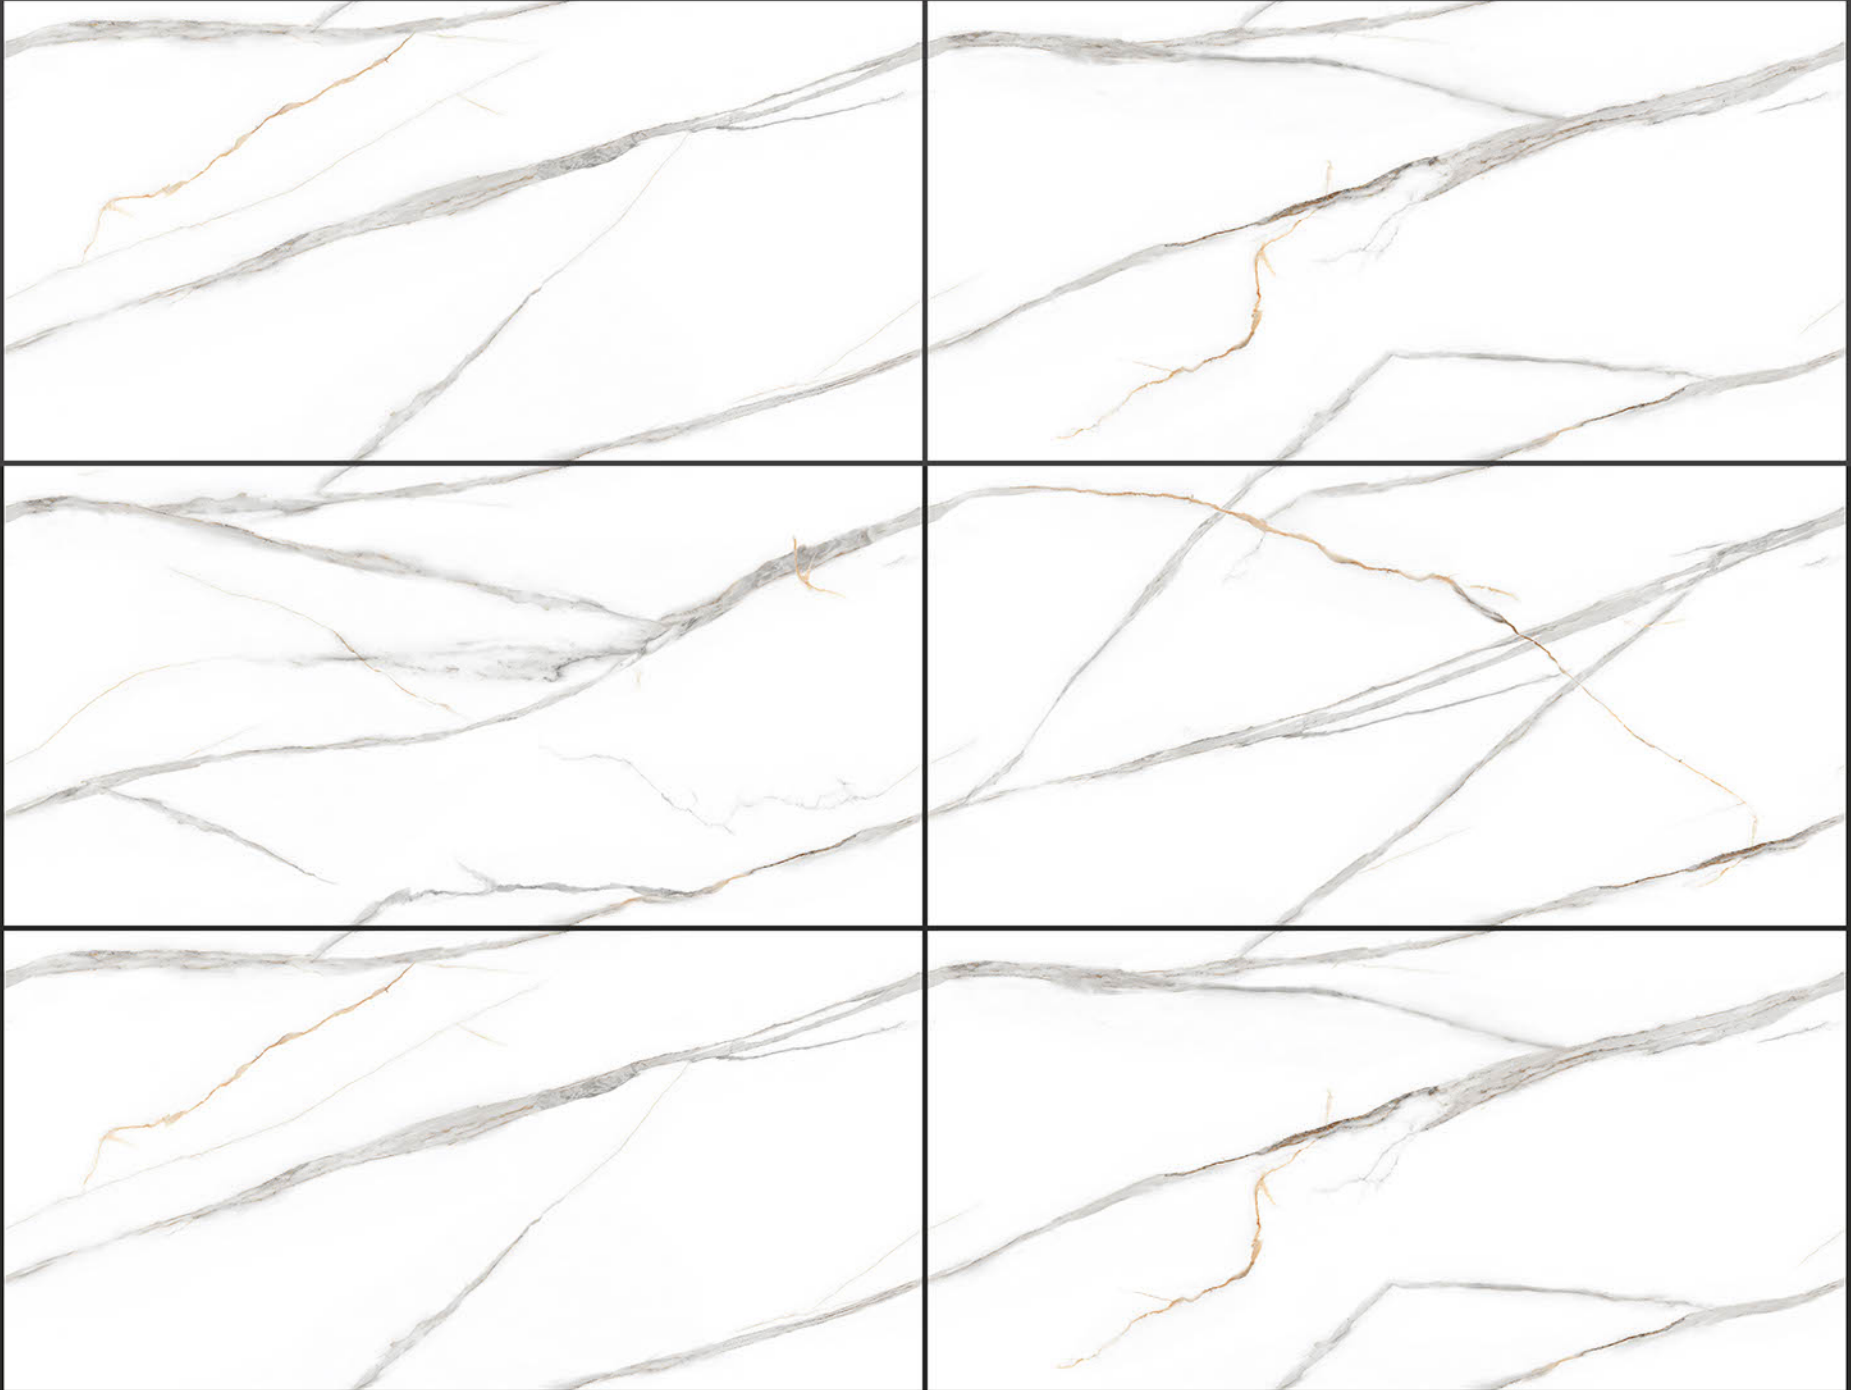

Infinite
COLLECTION

600x1200mm
GLAZED VITRIFIED TILES

LEVON
CERAMIC

LORD WHITE

RANDOM FACES - 4

Low Water
Absorption

Frost
Resistant

Chemical
Resistant

Stain
Resistance

Zero
Maintenance

Easy to
Clean