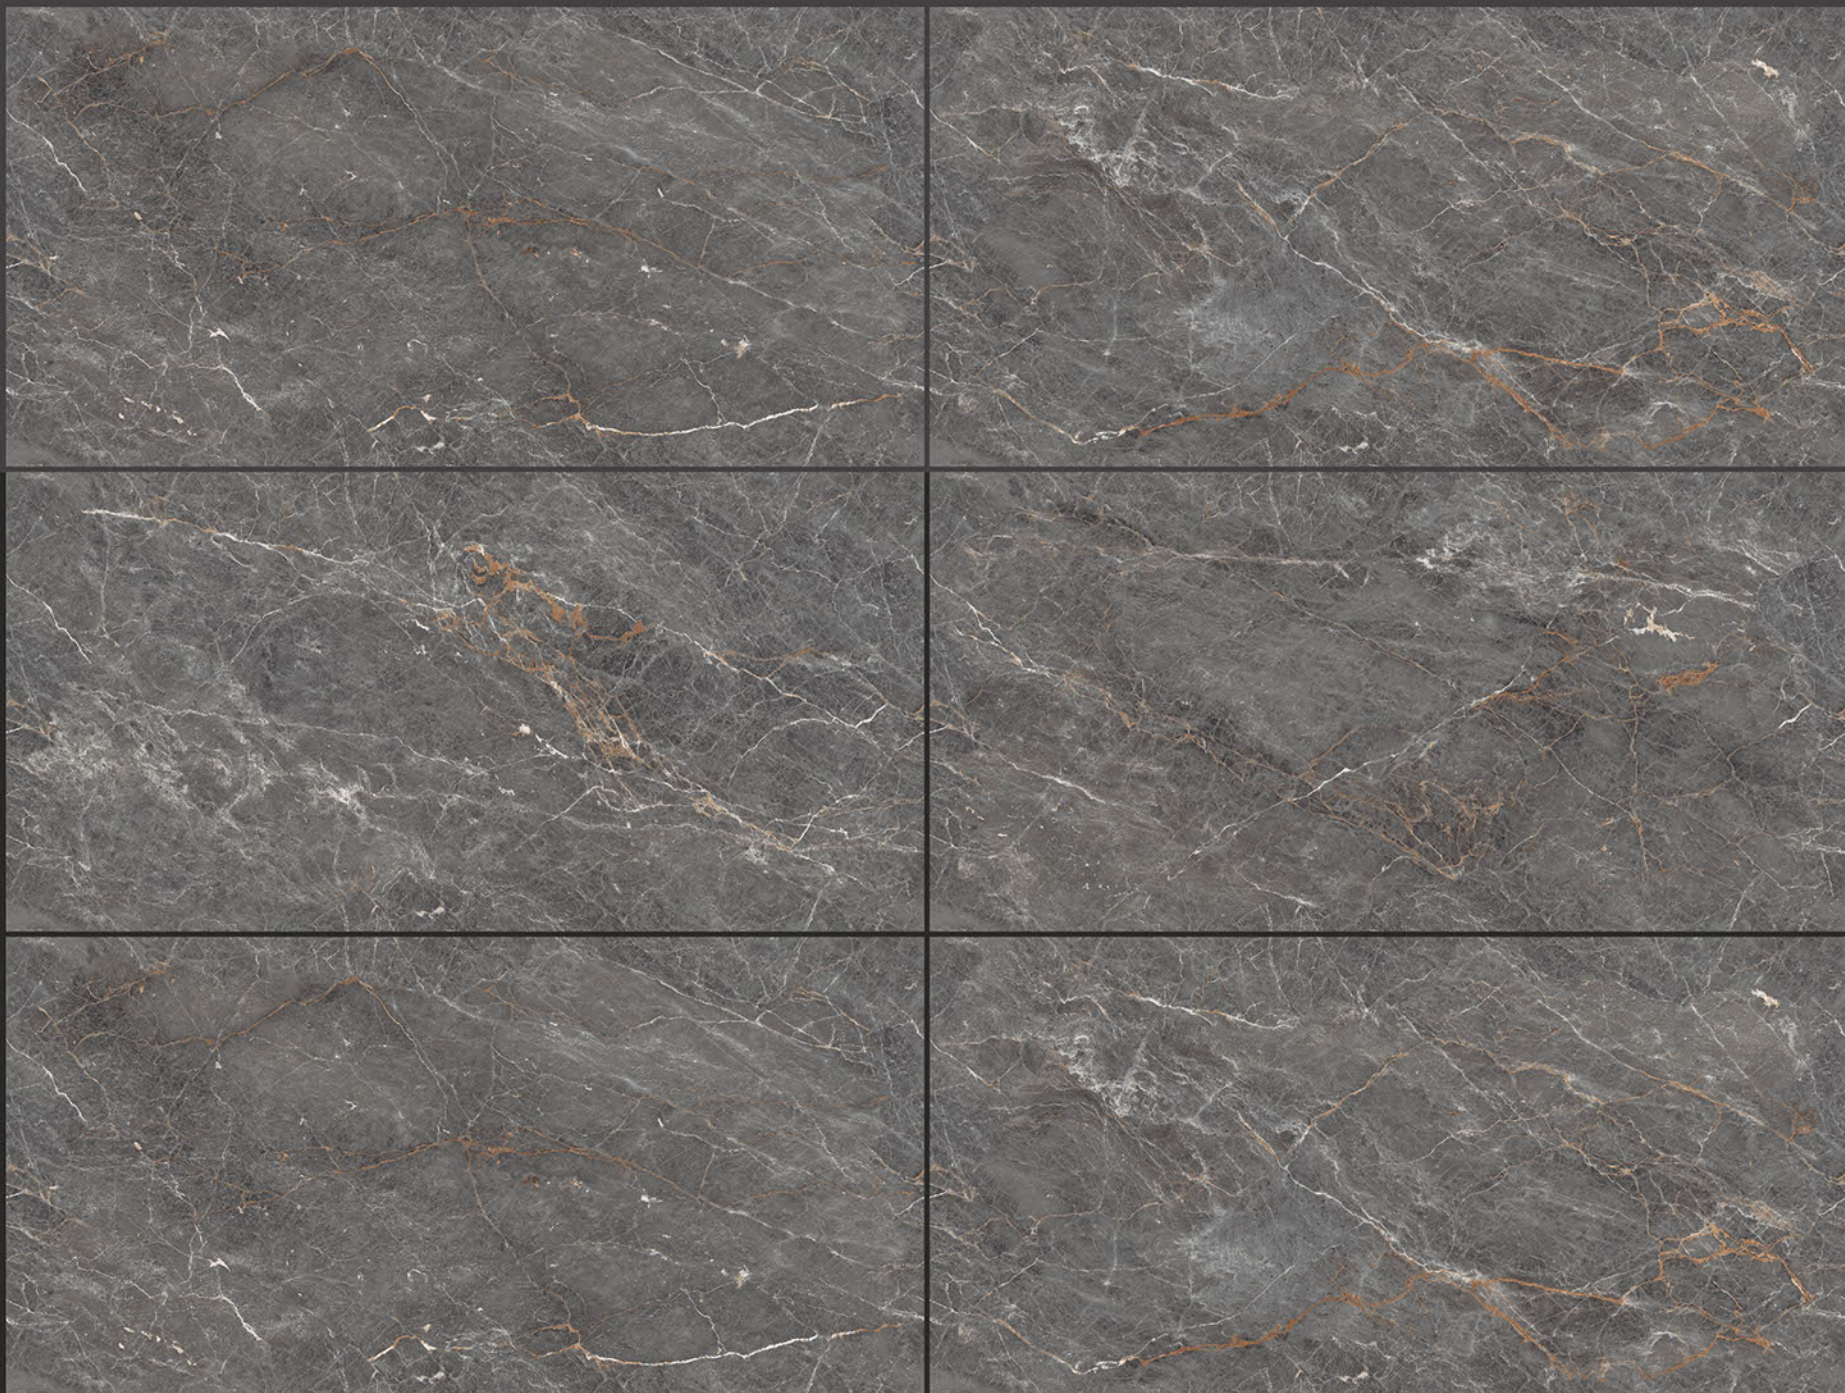

Infinite
COLLECTION

600x1200mm
GLAZED VITRIFIED TILES

LEVON
CERAMIC

TUFFO GRAFITO

RANDOM FACES - 4

Low Water
Absorption

Frost
Resistant

Chemical
Resistant

Stain
Resistance

Zero
Maintenance

Easy to
Clean