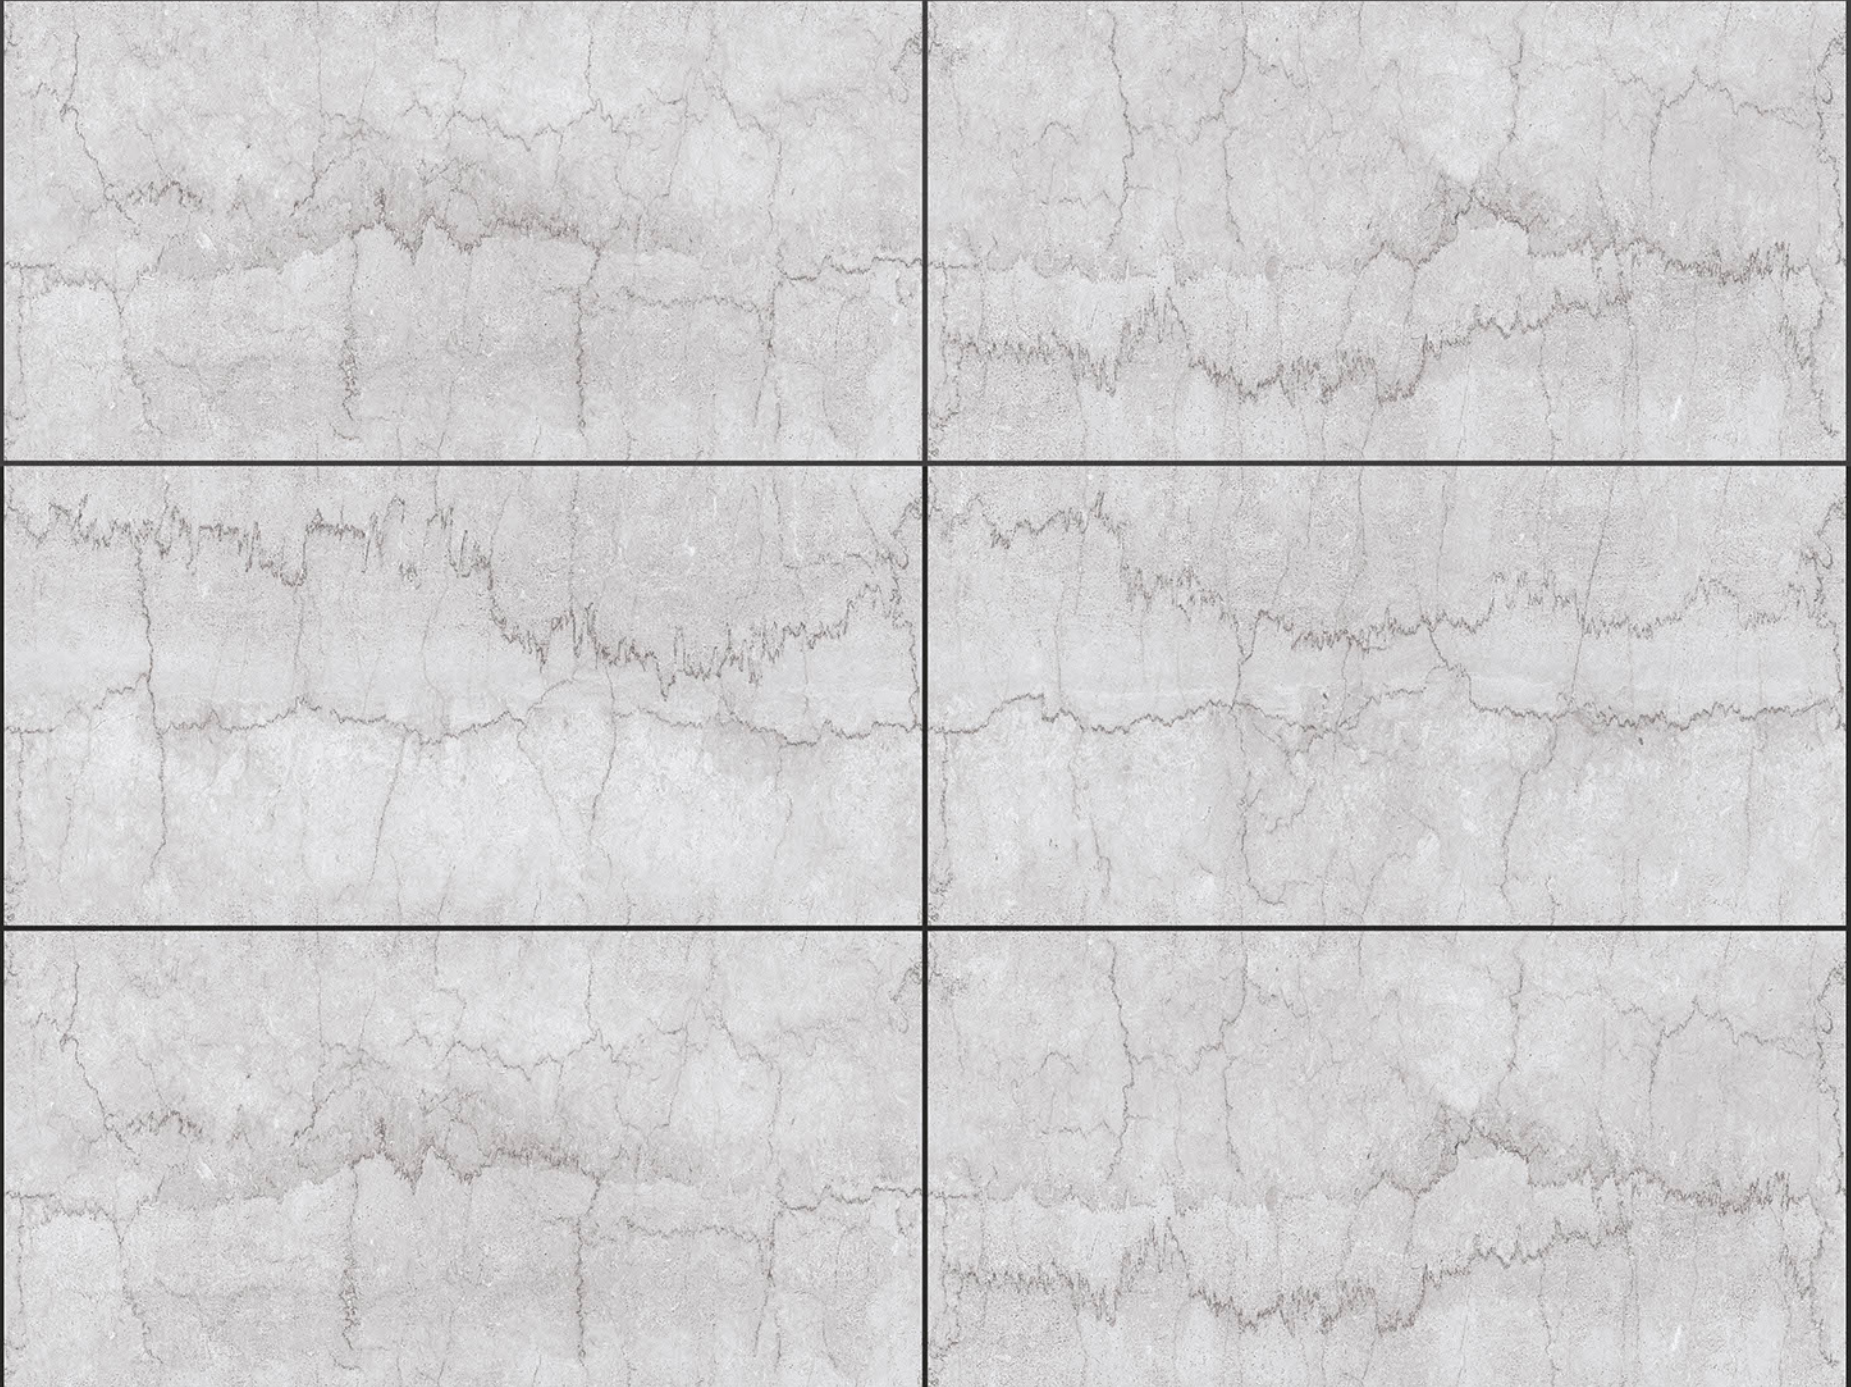

Infinite
COLLECTION

600x1200mm
GLAZED VITRIFIED TILES

LEVON
CERAMIC

JWEL GRIS

RANDOM FACES - 4

Low Water
Absorption

Frost
Resistant

Chemical
Resistant

Stain
Resistance

Zero
Maintenance

Easy to
Clean