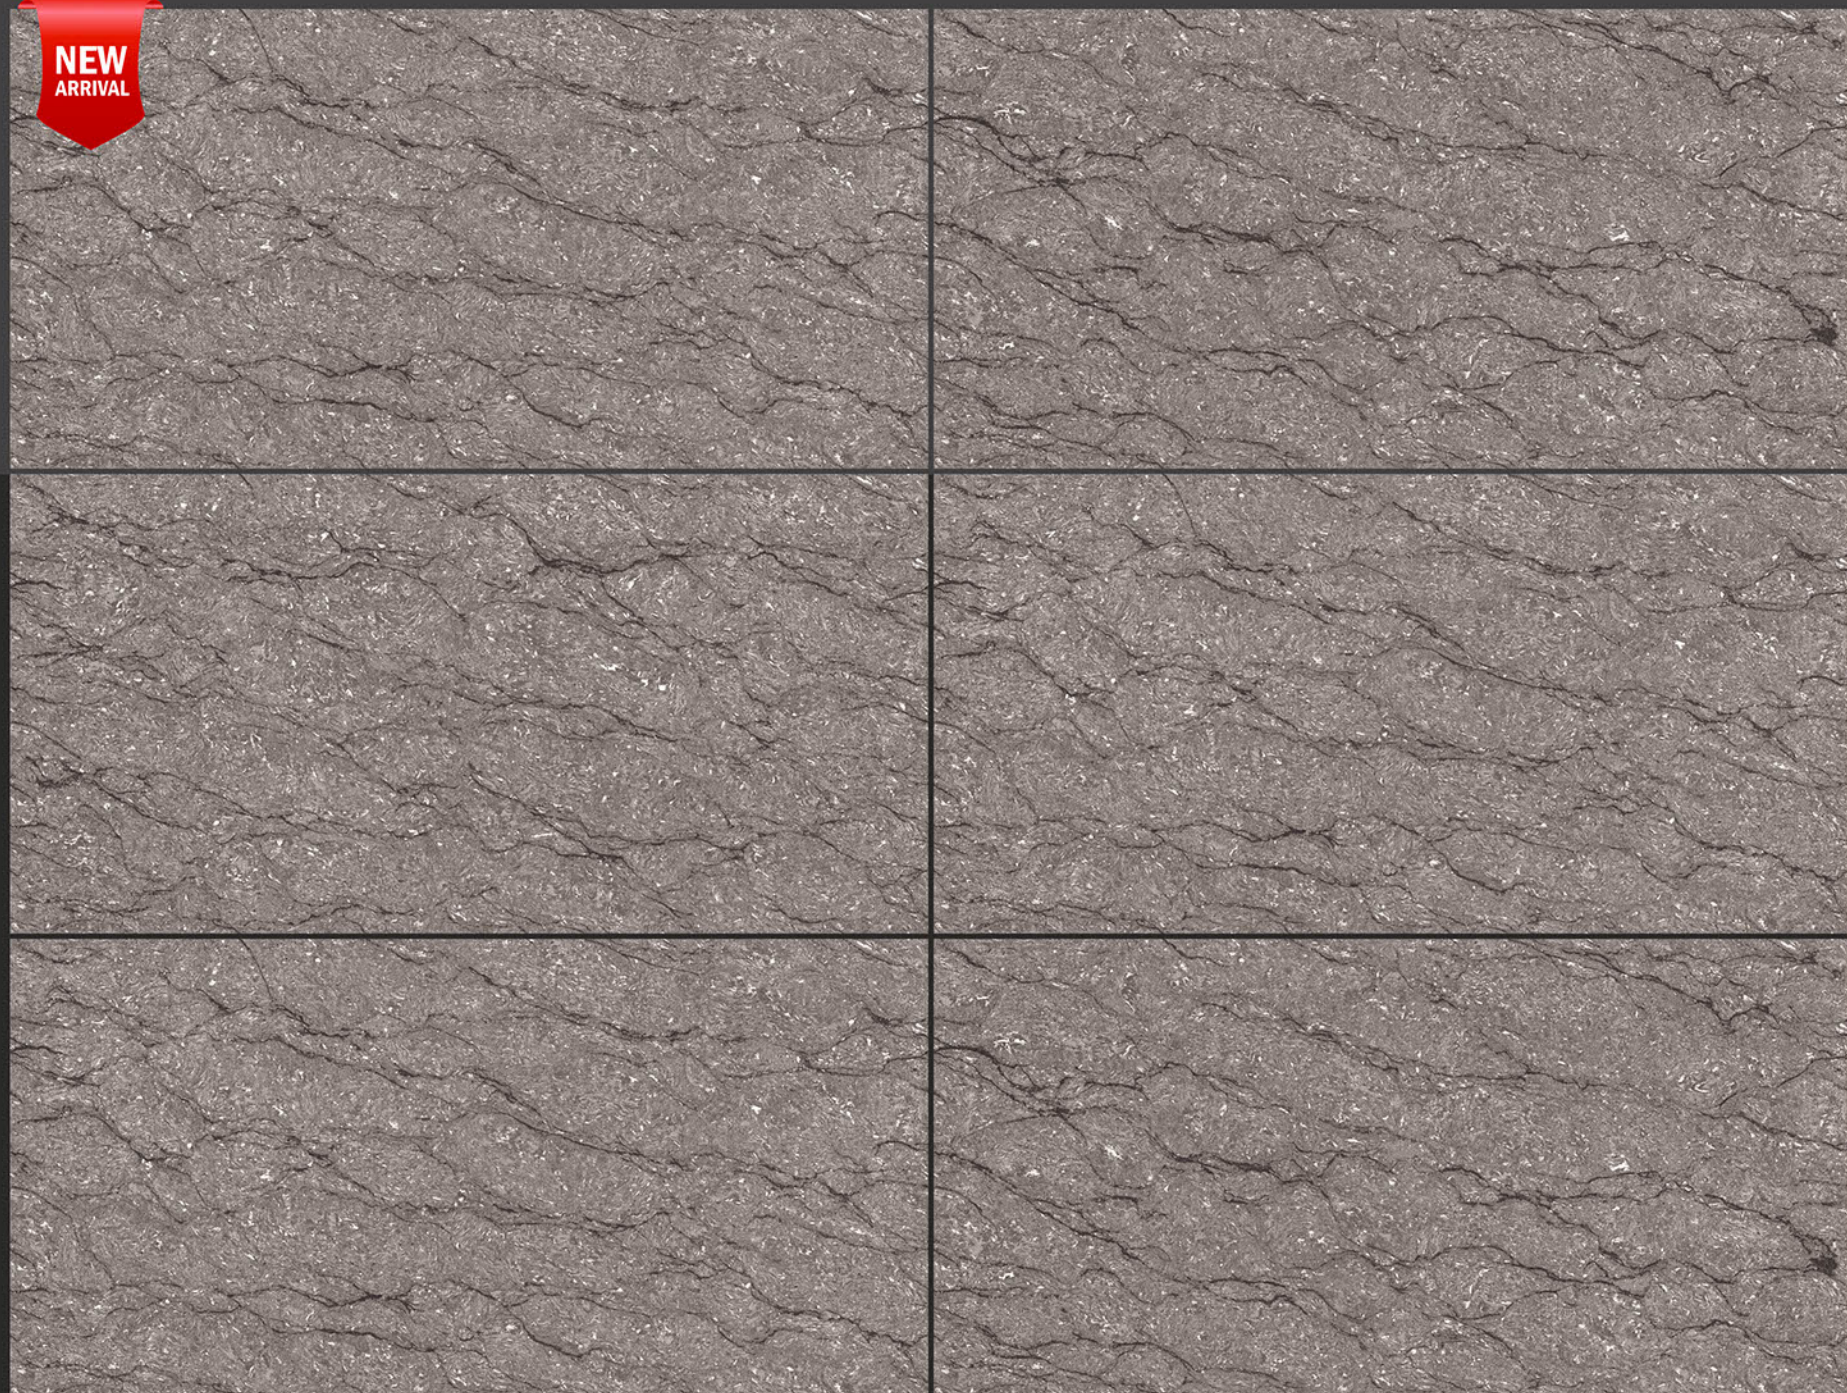

Infinite
COLLECTION

600x1200mm
GLAZED VITRIFIED TILES

LEVON
CERAMIC

LIOX GRIS

NEW
ARRIVAL

RANDOM FACES - 4

Low Water
Absorption

Frost
Resistant

Chemical
Resistant

Stain
Resistance

Zero
Maintenance

Easy to
Clean