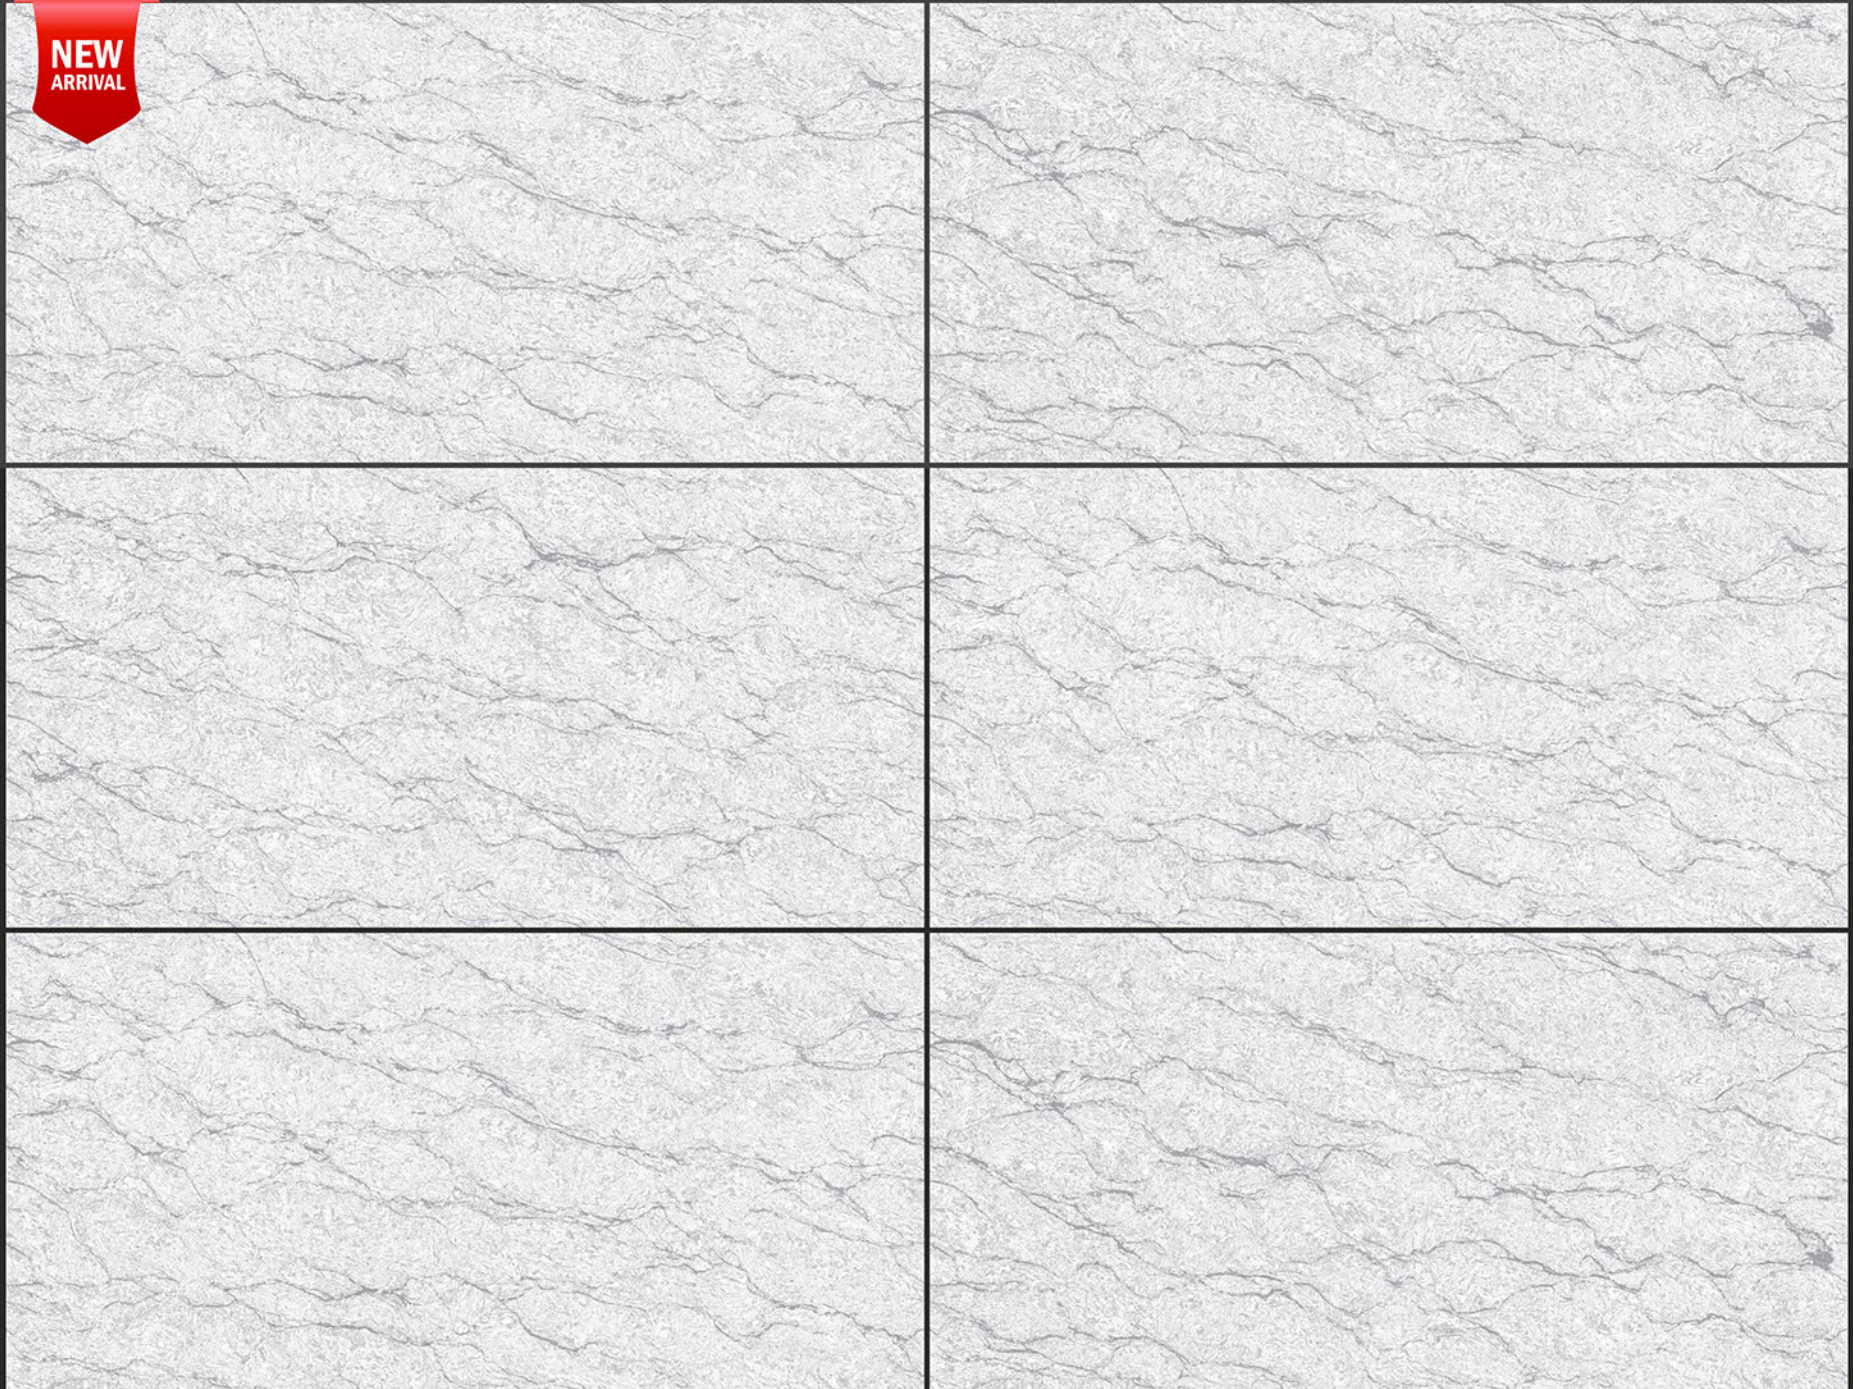

Infinite
COLLECTION

600x1200mm
GLAZED VITRIFIED TILES

LEVON
CERAMIC

LIOX BIANCO

NEW
ARRIVAL

RANDOM FACES - 4

Low Water
Absorption

Frost
Resistant

Chemical
Resistant

Stain
Resistance

Zero
Maintenance

Easy to
Clean