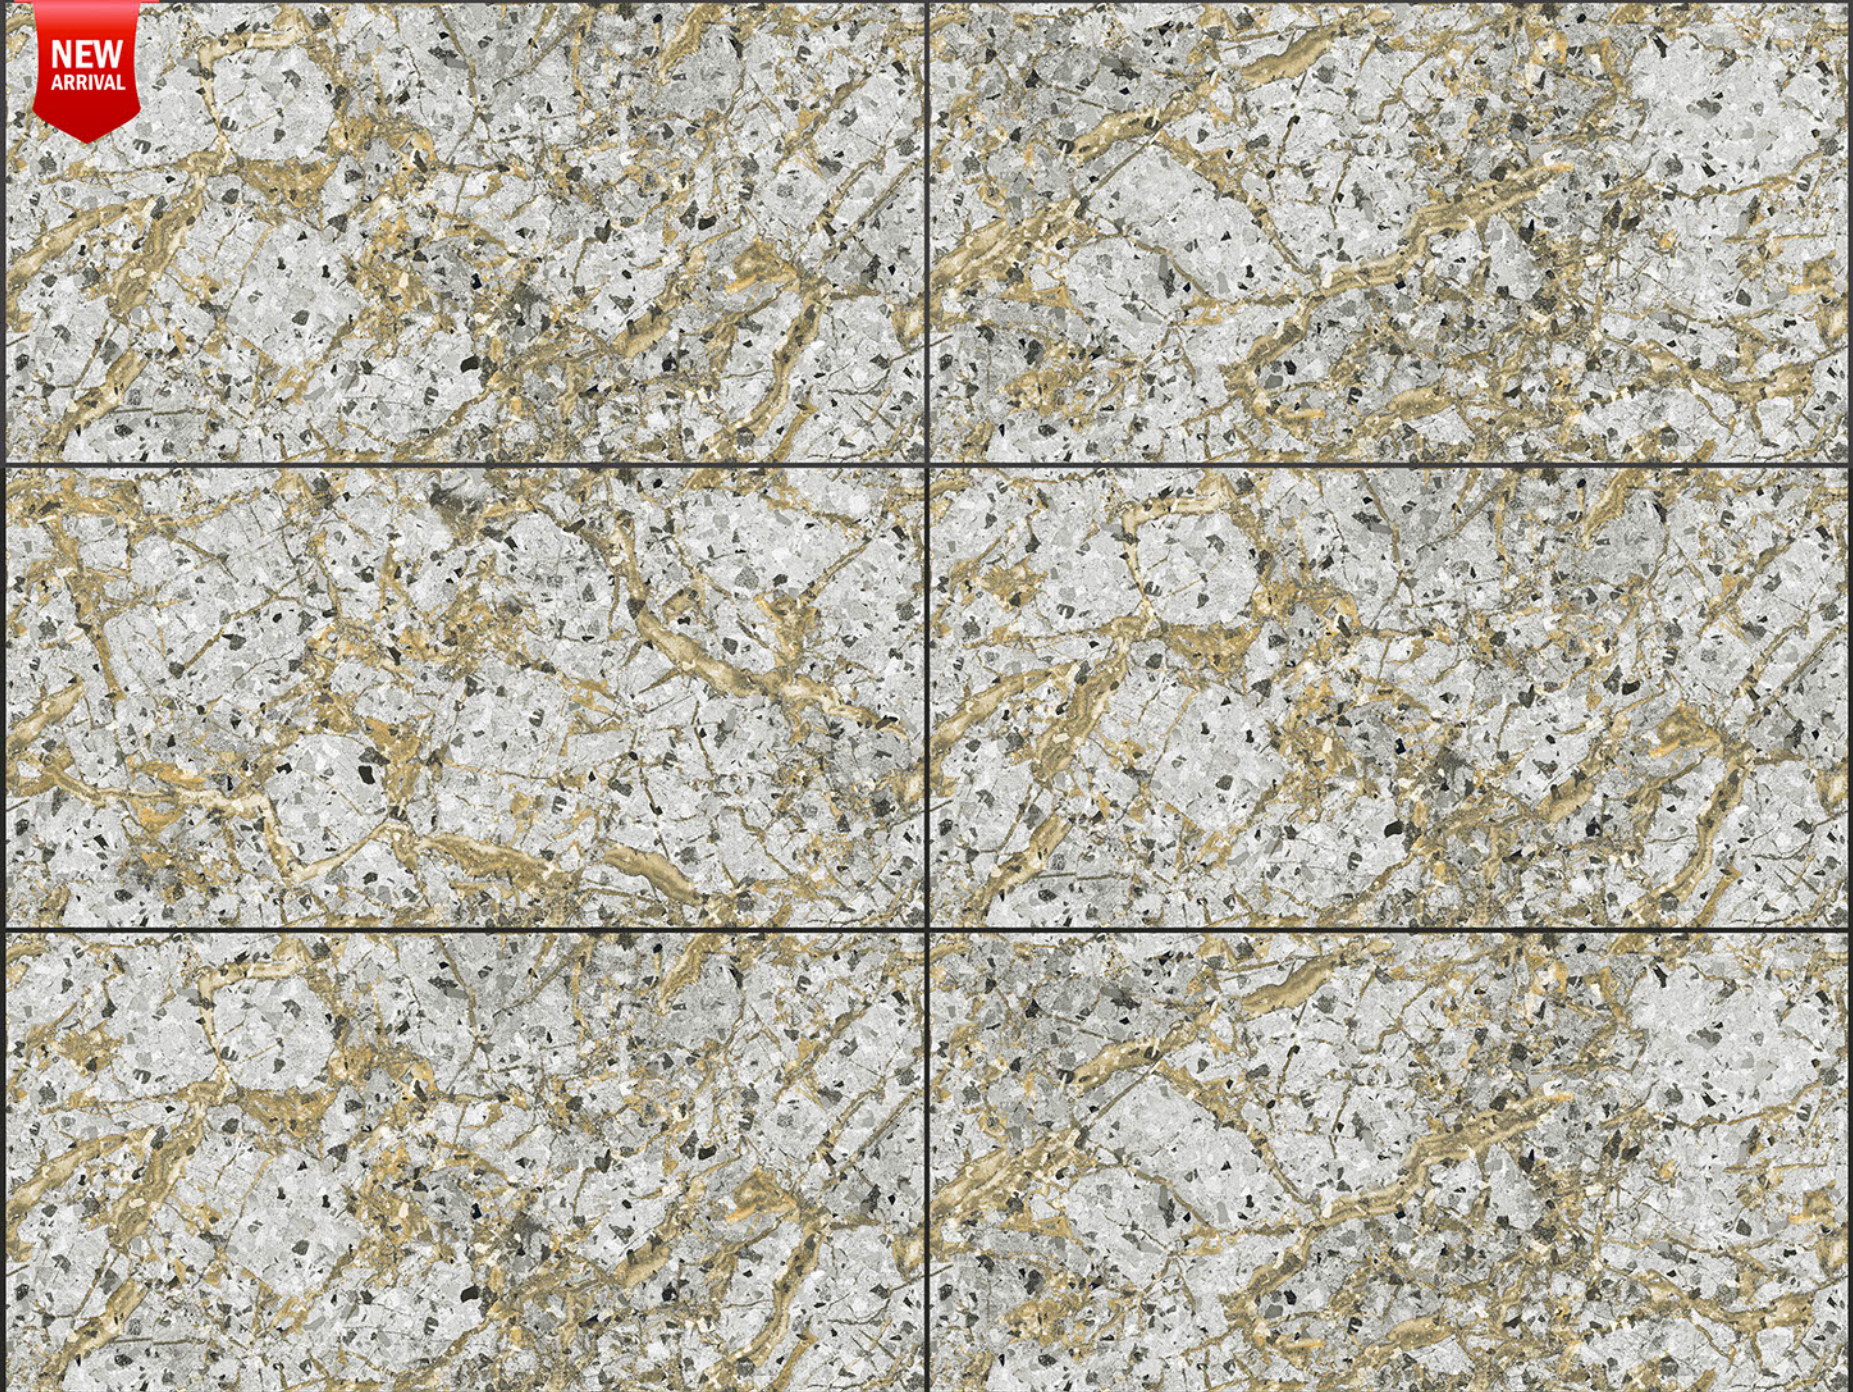

Infinite
COLLECTION

600x1200mm
GLAZED VITRIFIED TILES

LEVON
CERAMIC

EVER GOLD

NEW
ARRIVAL

RANDOM FACES - 4

Low Water
Absorption

Frost
Resistant

Chemical
Resistant

Stain
Resistance

Zero
Maintenance

Easy to
Clean