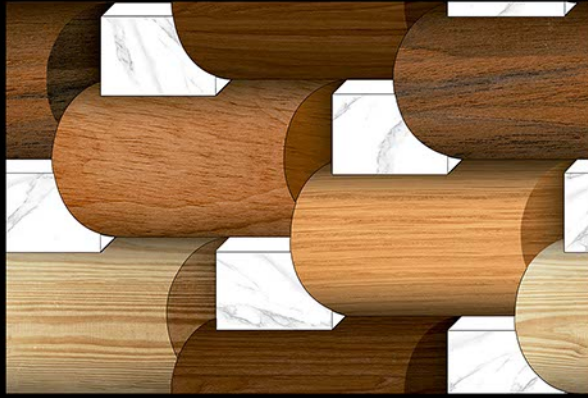

100%
WATER PROOF

14080

DIGITAL WALL Tiles

300
x
450 mm

14081

DIGITAL WALL Tiles

300
x
450 mm

14082