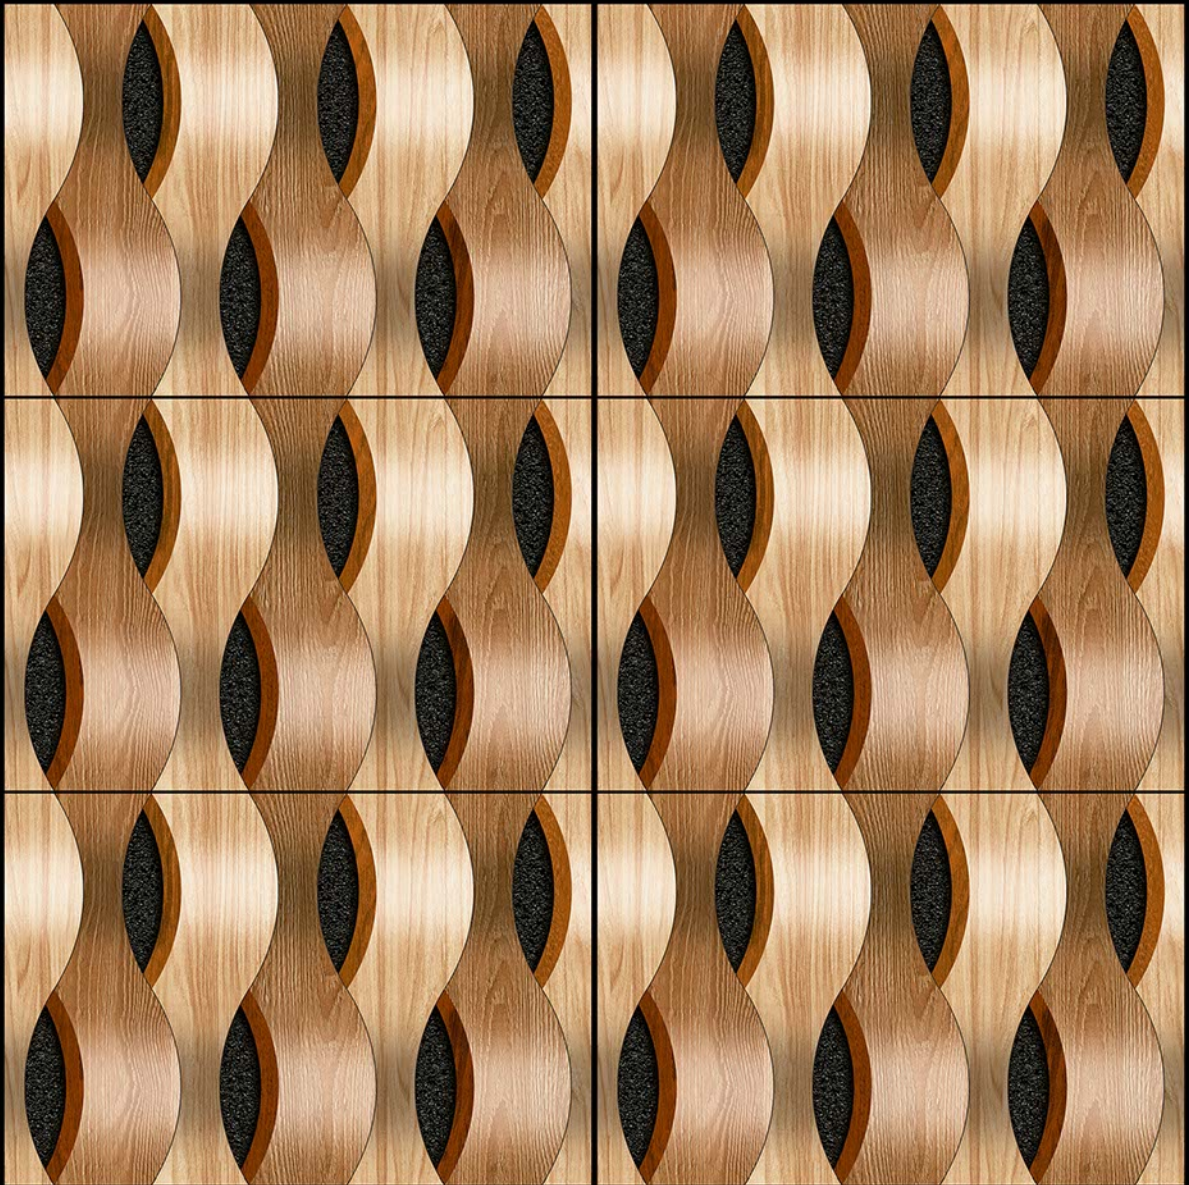

14076

DIGITAL WALL Tiles

300
x
450 mm