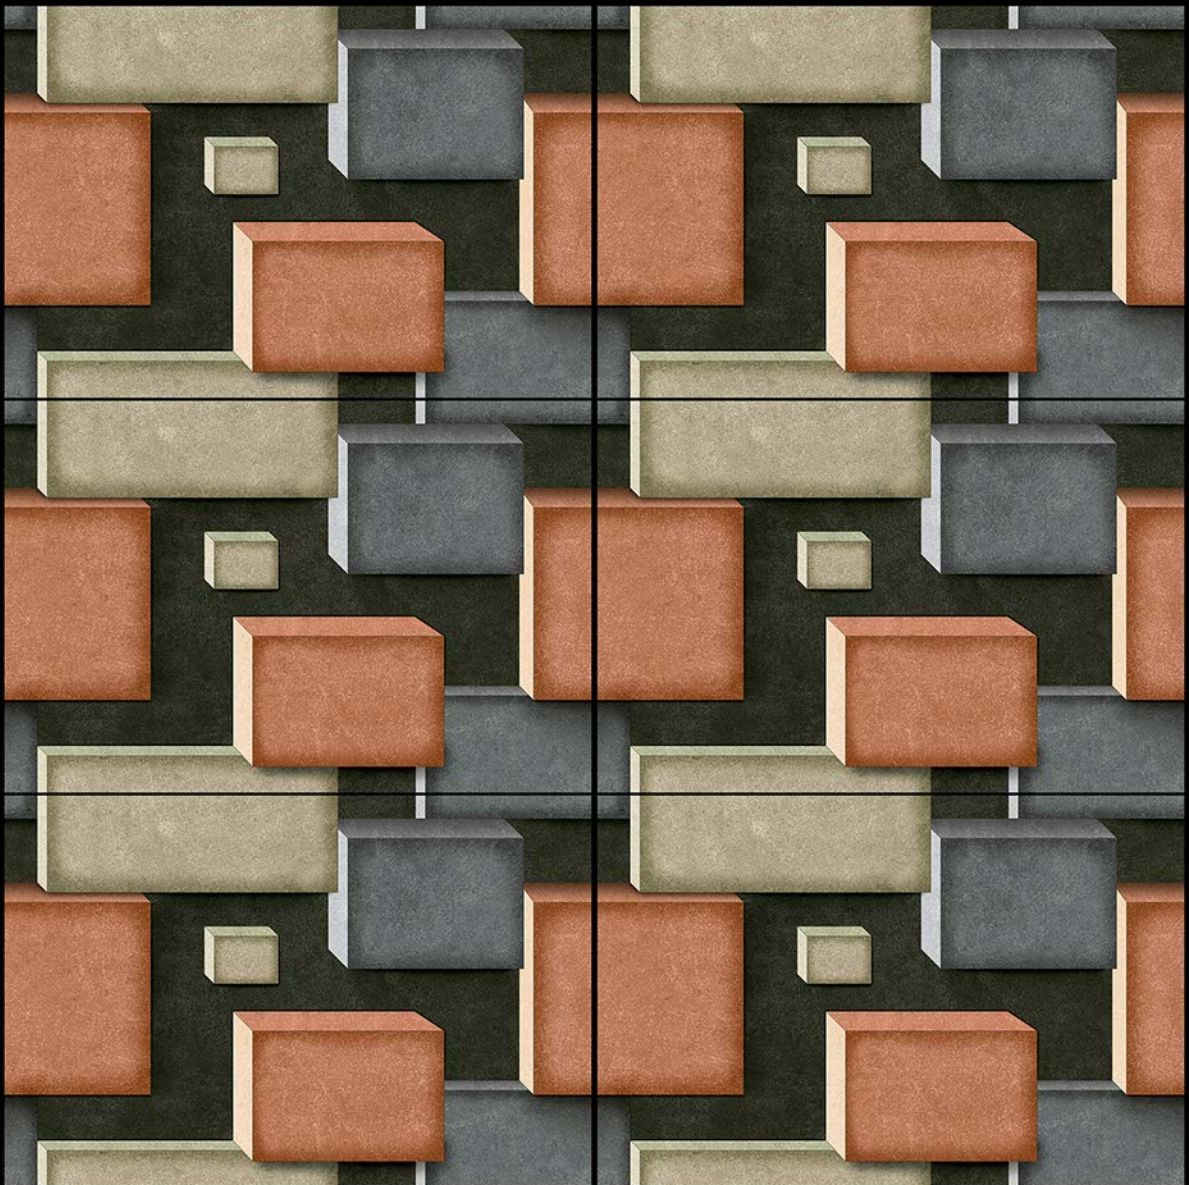

DIGITAL WALL Tiles

300
x
450 mm

WATER PROOF

14083

DIGITAL WALL Tiles

300
x
450 mm

14084

DIGITAL WALL Tiles