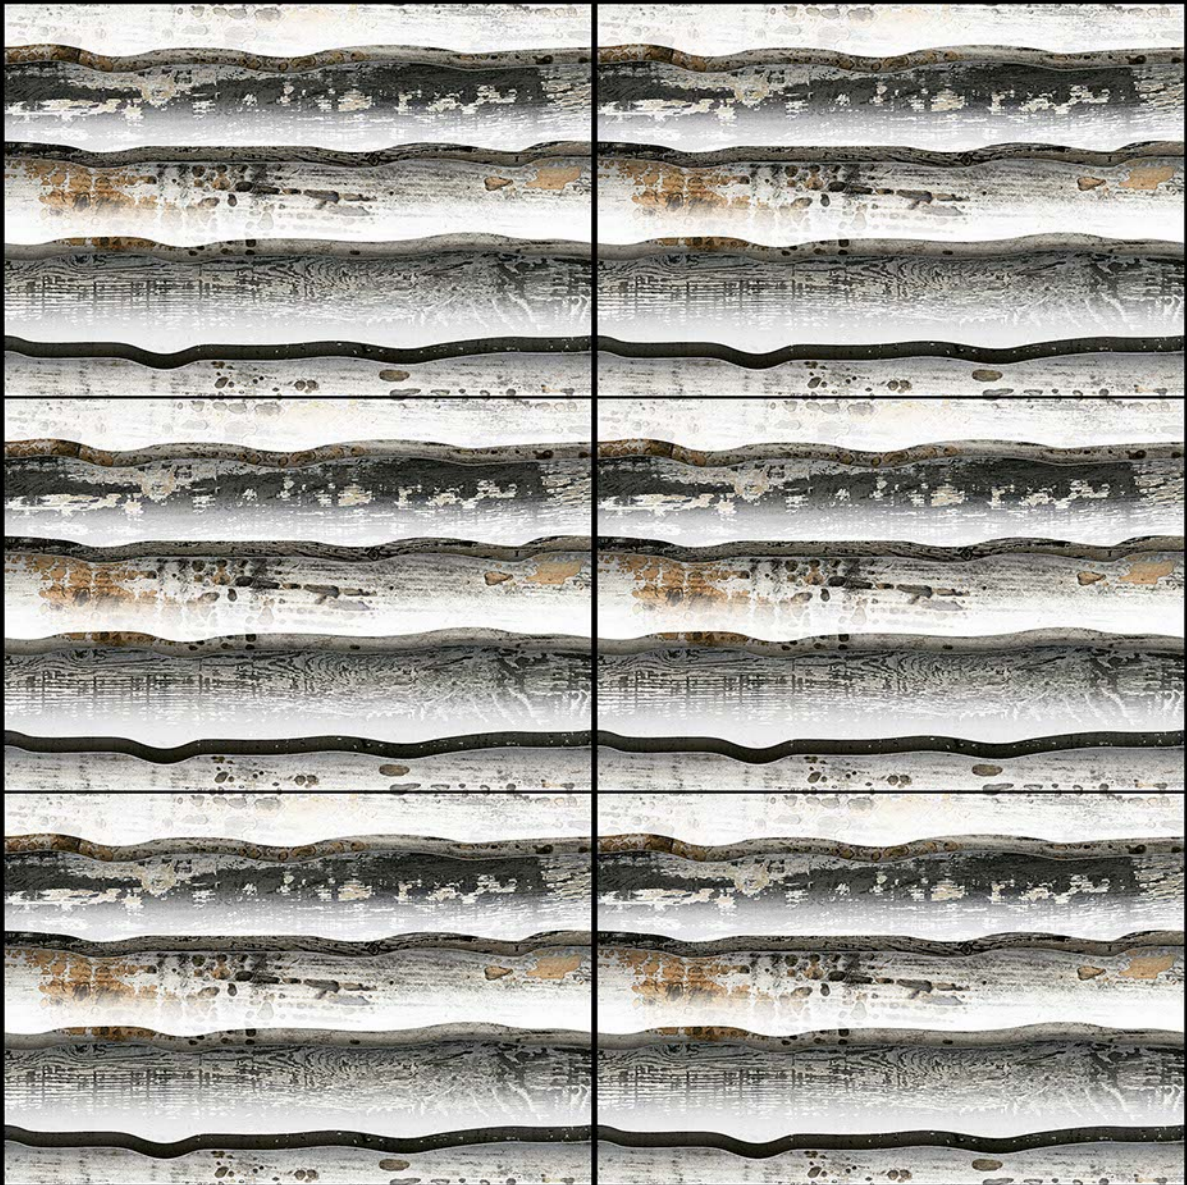

100%
WATER PROOF

14080

DIGITAL WALL Tiles

300
x
450 mm

14081

DIGITAL WALL Tiles

300
x
450 mm

14082