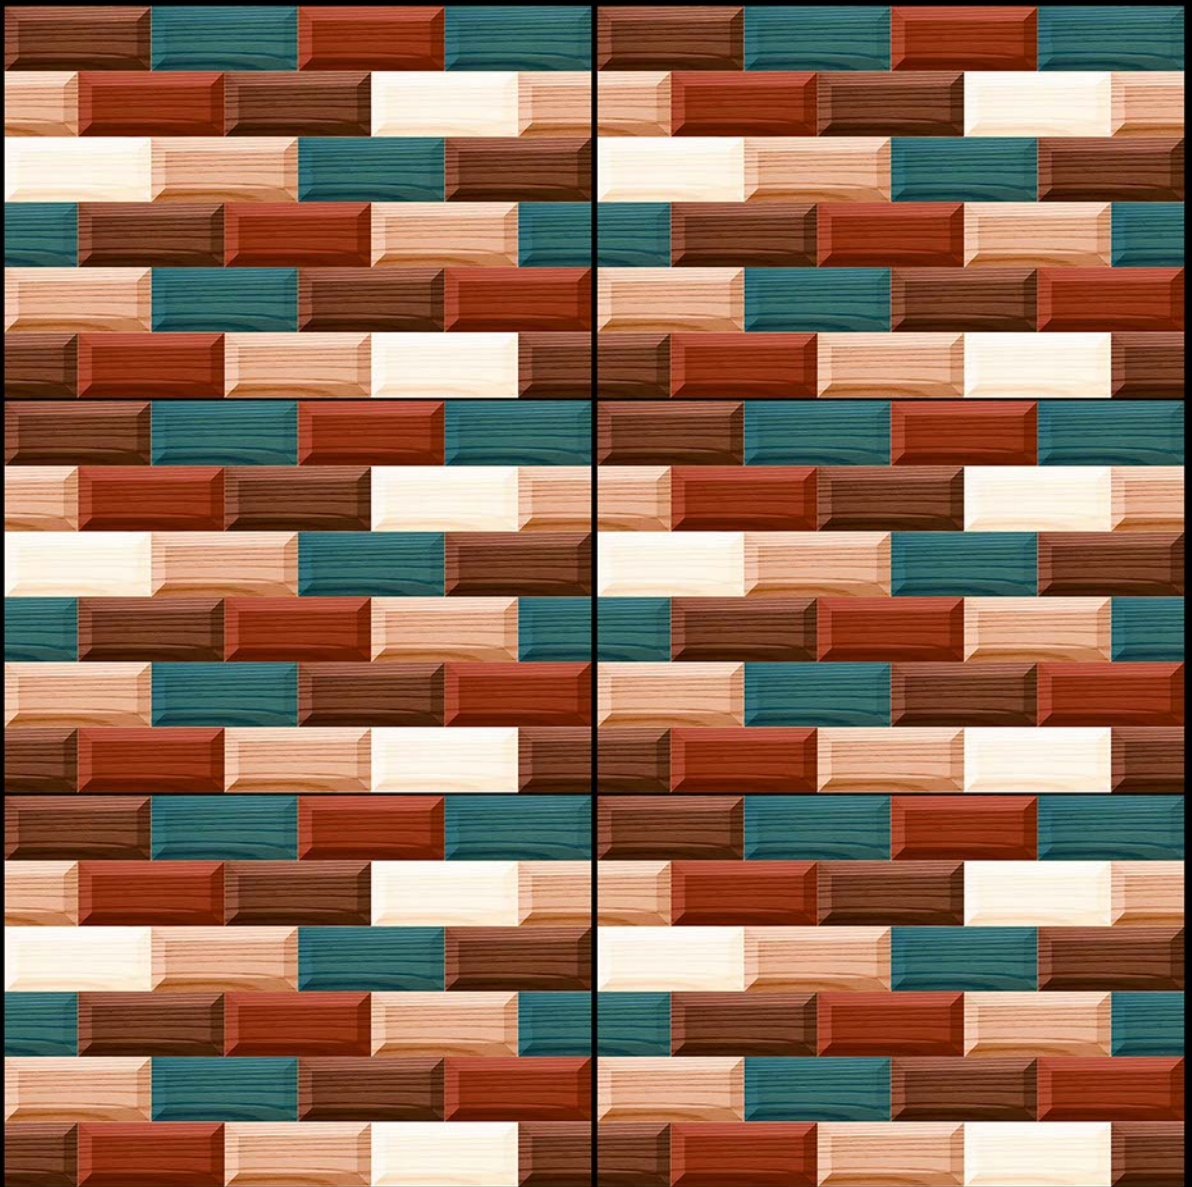

300
x
450 mm

14115

DIGITAL WALL Tiles

300
x
450 mm

14116

DIGITAL WALL Tiles

300
x
450 mm

WATER PROOF