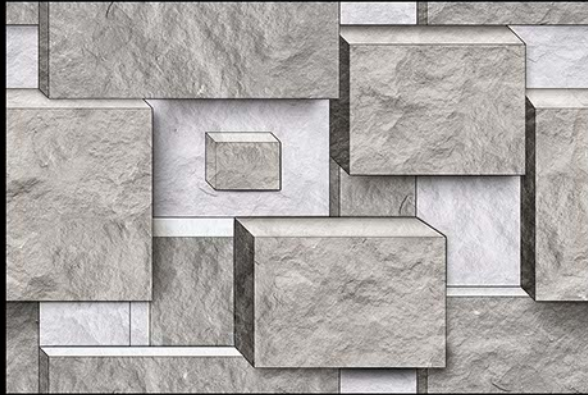

300
x
450 mm

WATER PROOF

14093

DIGITAL WALL Tiles
.....

300
x
450 mm

100%
WATER PROOF

14094

DIGITAL WALL Tiles