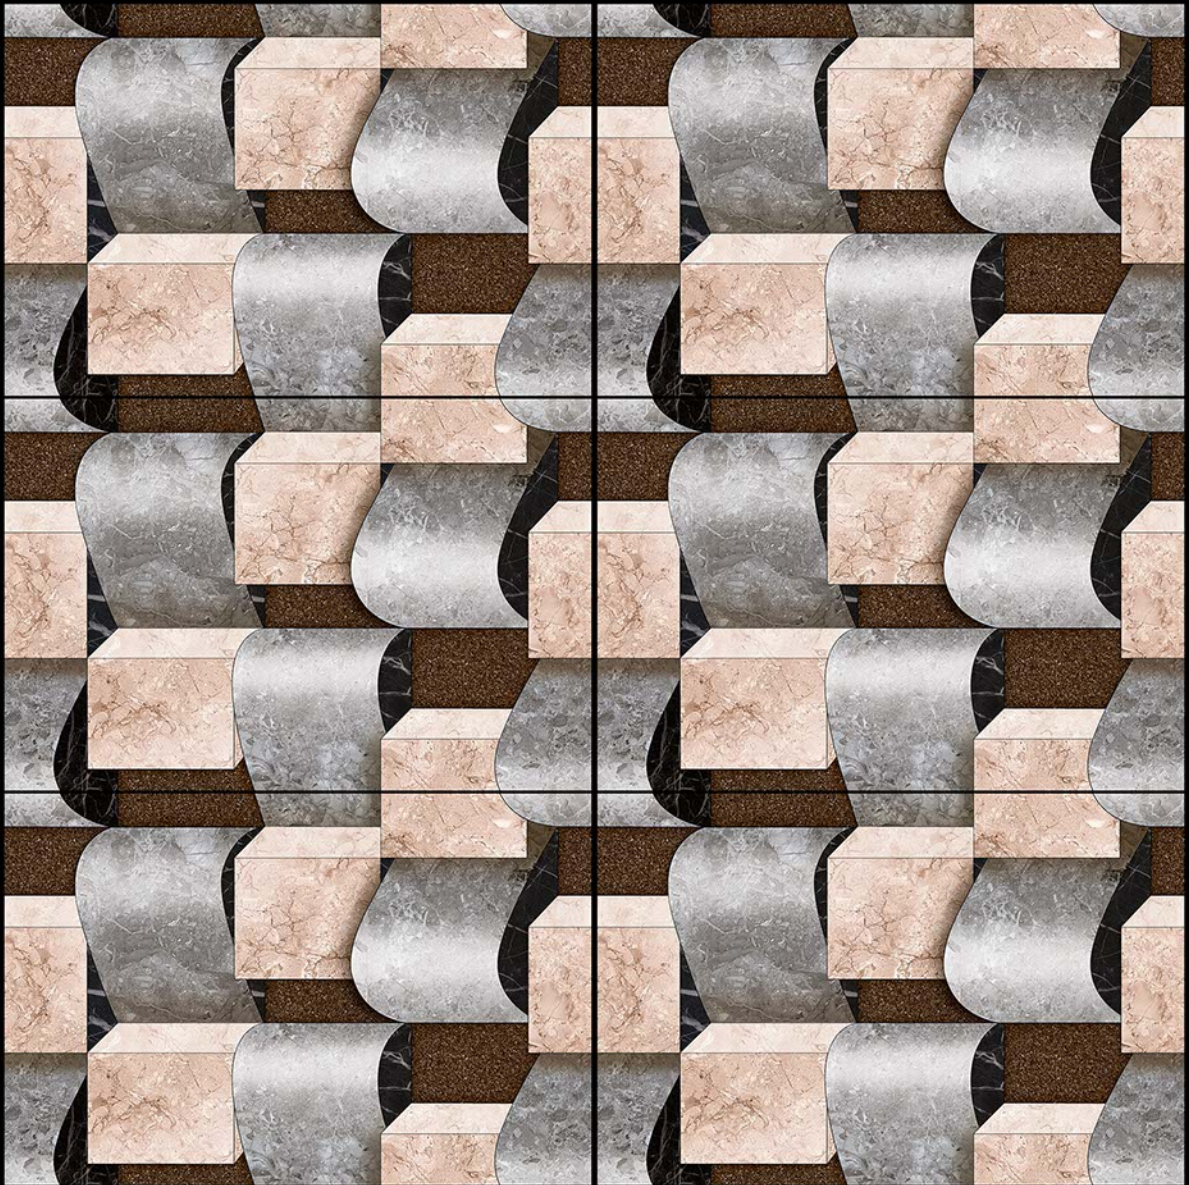

14092

DIGITAL WALL Tiles

300
x
450 mm

WATER PROOF