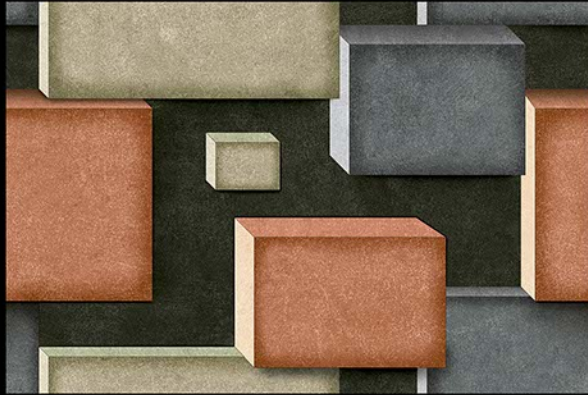

DIGITAL WALL Tiles

300
x
450 mm

WATER PROOF

14083

DIGITAL WALL Tiles

300
x
450 mm

14084

DIGITAL WALL Tiles