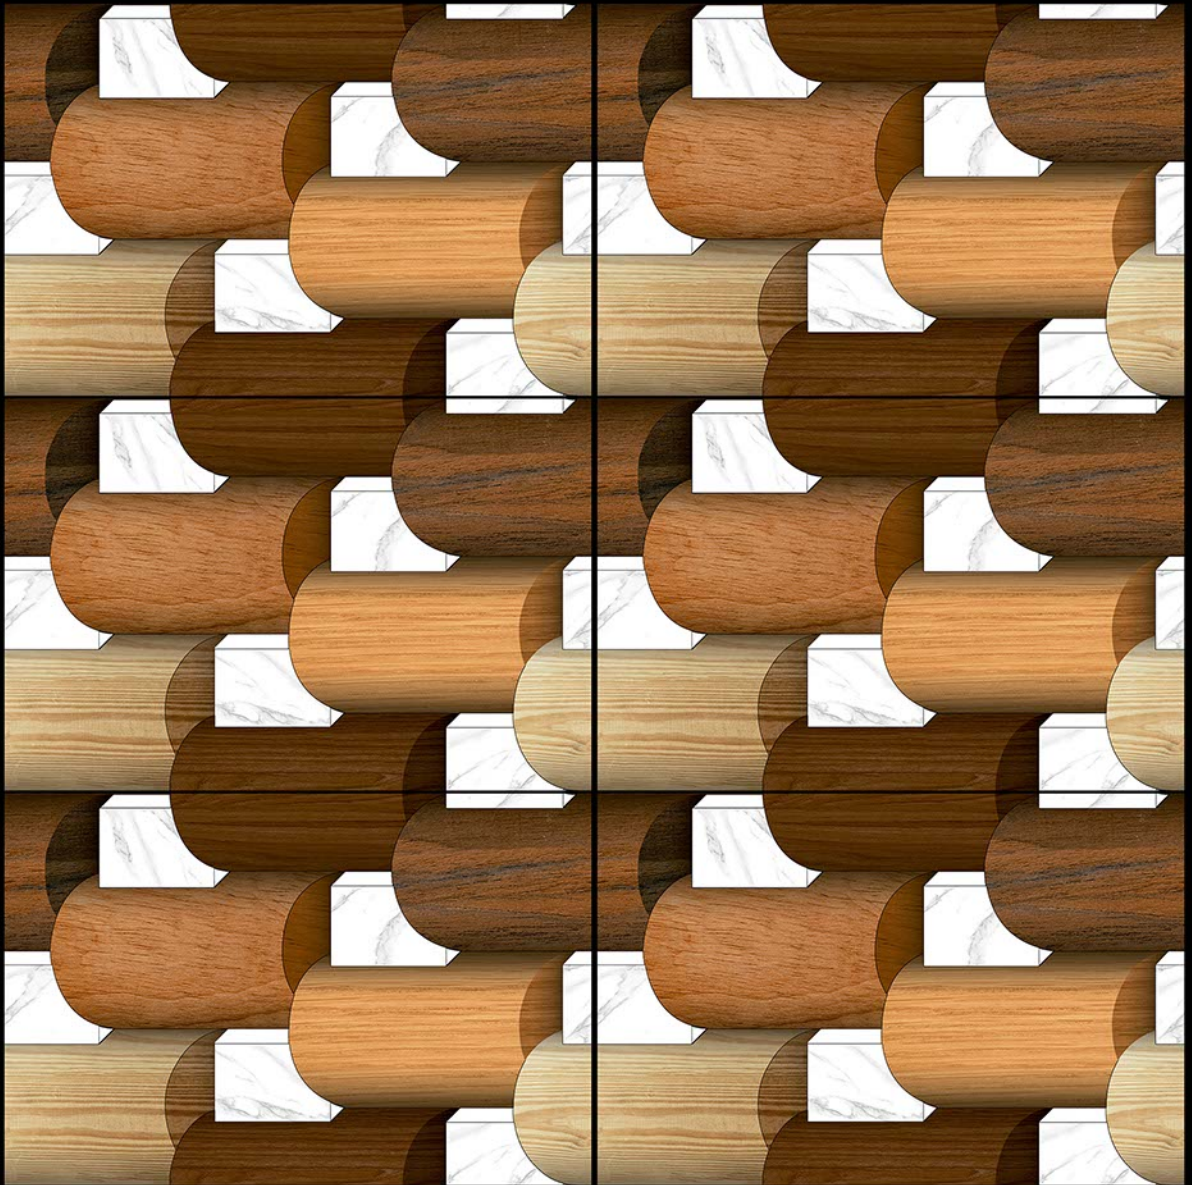

100%
WATER PROOF

14080

DIGITAL WALL Tiles

300
x
450 mm

14081

DIGITAL WALL Tiles

300
x
450 mm

14082