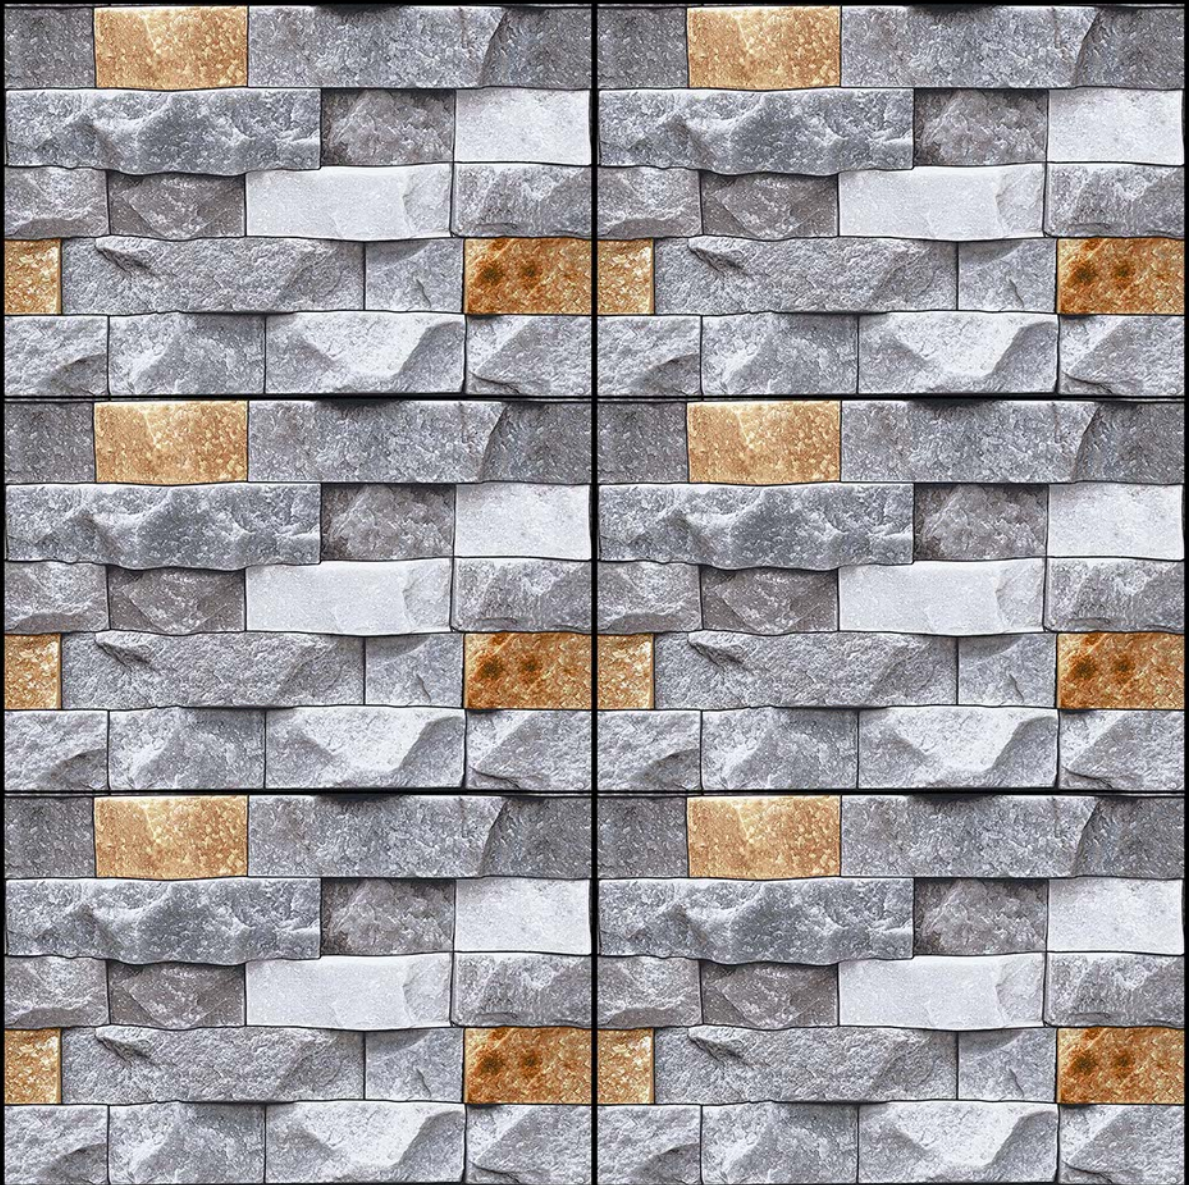

14115

DIGITAL WALL Tiles

300
x
450 mm