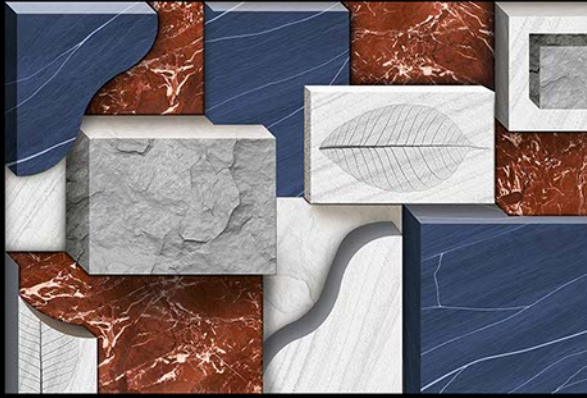

14075

DIGITAL WALL Tiles

300
x
450 mm