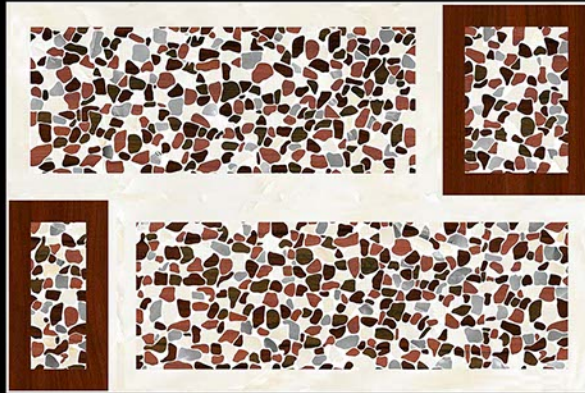

DIGITAL WALL Tiles

300
x
450 mm

WATER PROOF

14111

DIGITAL WALL Tiles

300
x
450 mm

14112

DIGITAL WALL Tiles