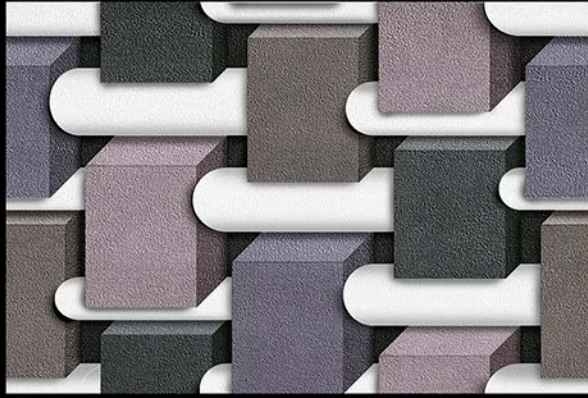

14077

DIGITAL WALL Tiles

300
x
450 mm