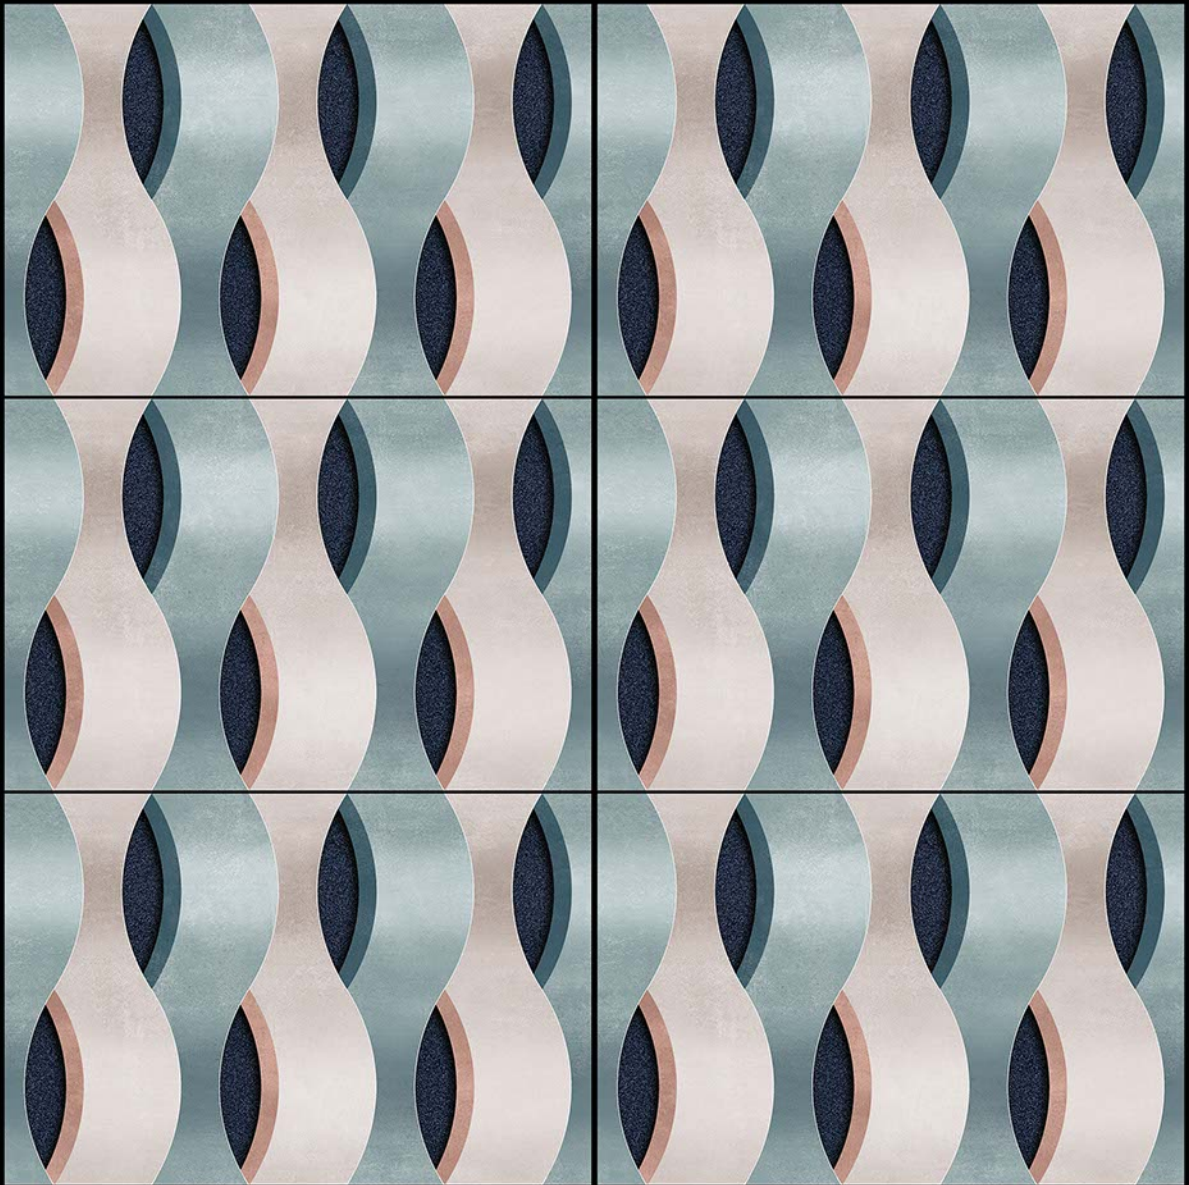

14078

DIGITAL WALL Tiles

300
x
450 mm

WATER PROOF