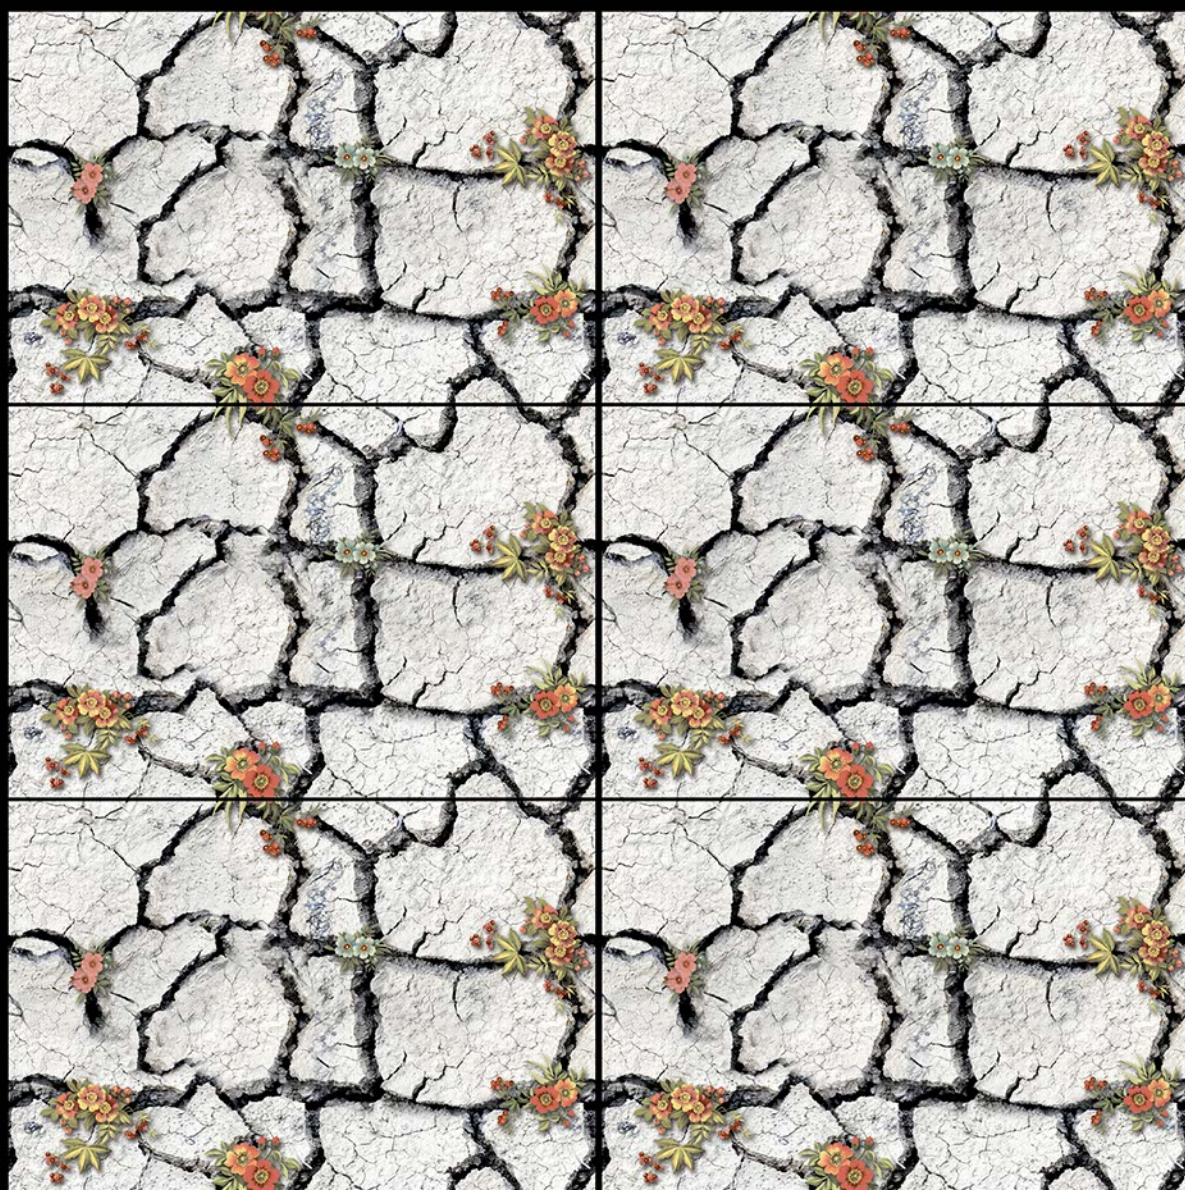

14122

DIGITAL WALL Tiles

300
x
450 mm

WATER PROOF

14123

DIGITAL WALL Tiles

300
x
450 mm

14124