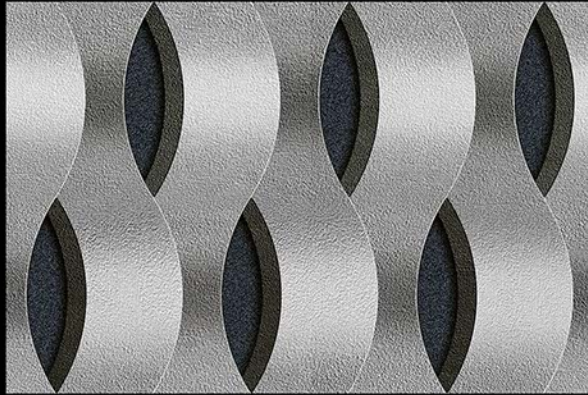

14080

DIGITAL WALL Tiles

300
x
450 mm