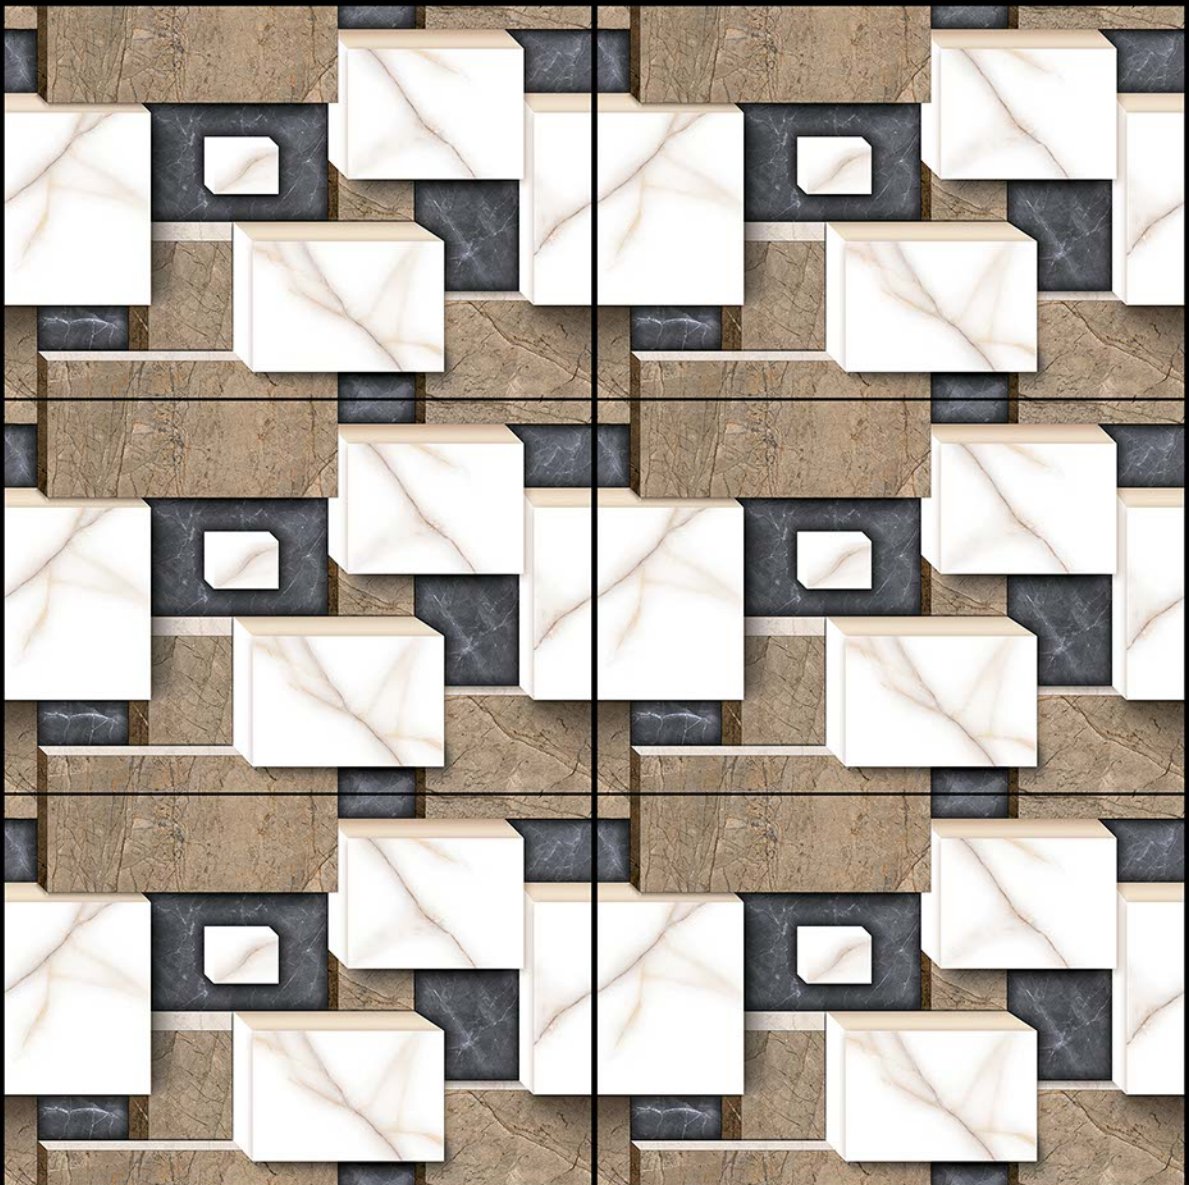

300
x
450 mm

WATER PROOF

14093

DIGITAL WALL Tiles
.....

300
x
450 mm

100%
WATER PROOF

14094

DIGITAL WALL Tiles