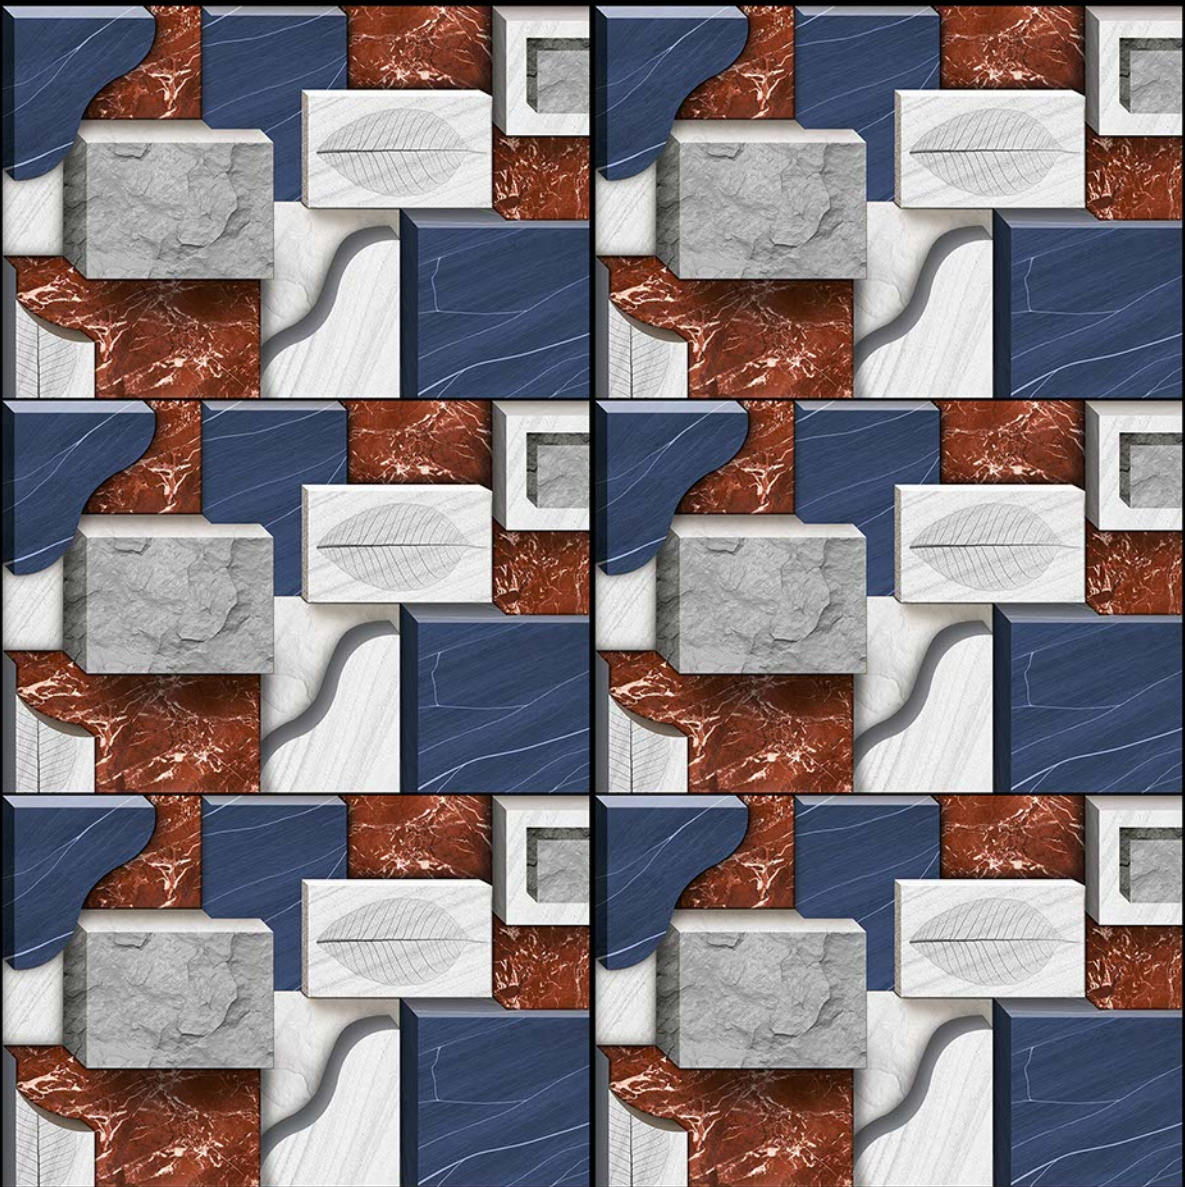

14075

DIGITAL WALL Tiles

300
x
450 mm