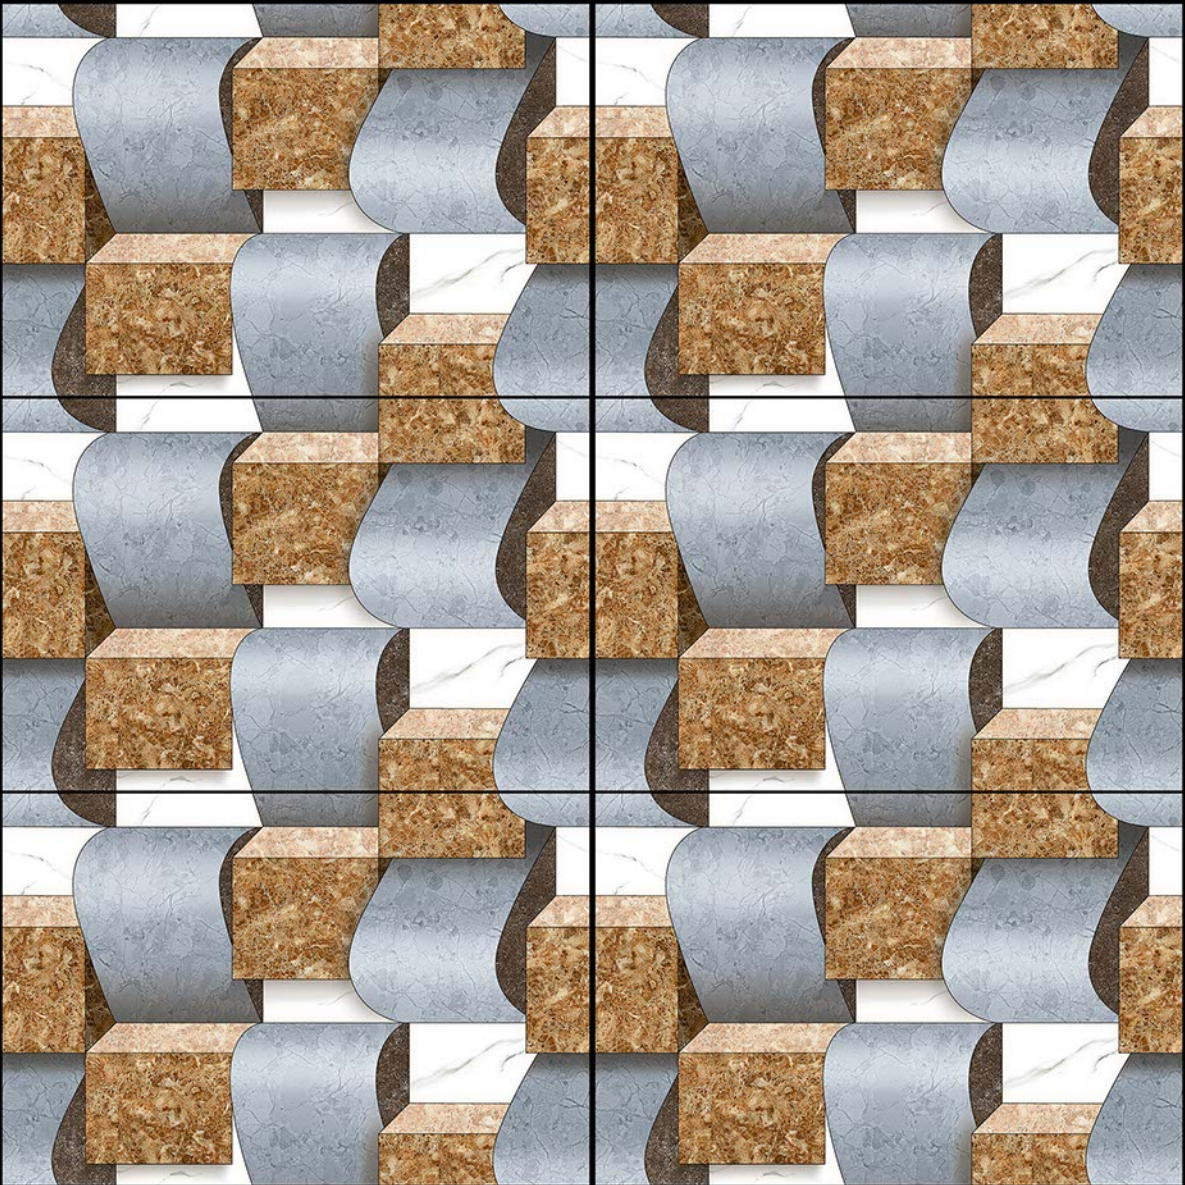

14089

DIGITAL WALL Tiles

300
x
450 mm