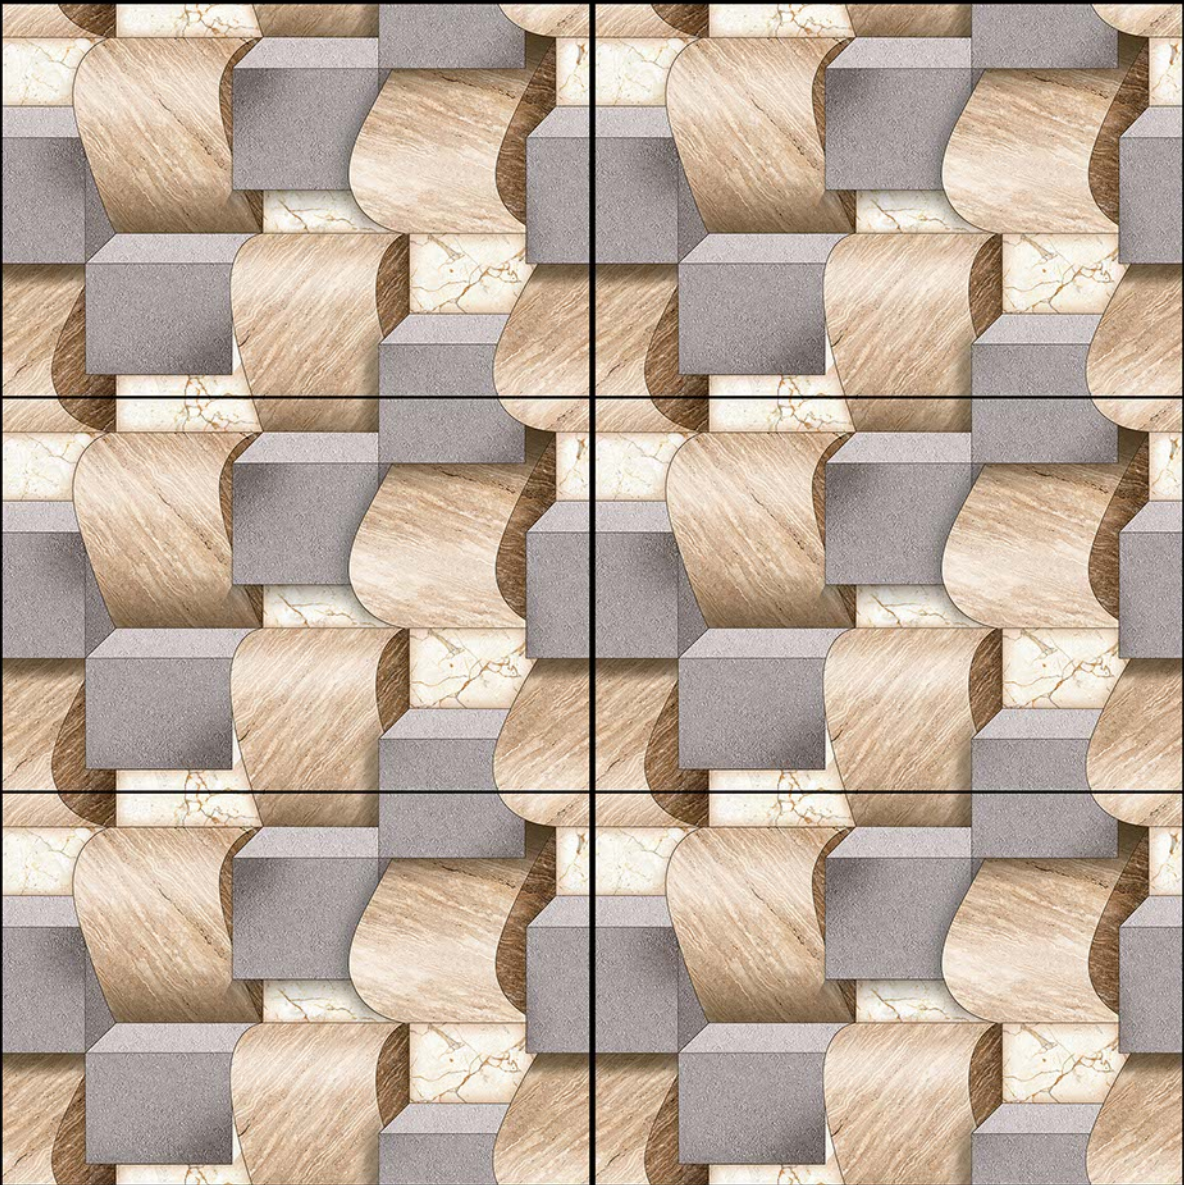

14085

DIGITAL WALL Tiles

300
x
450 mm