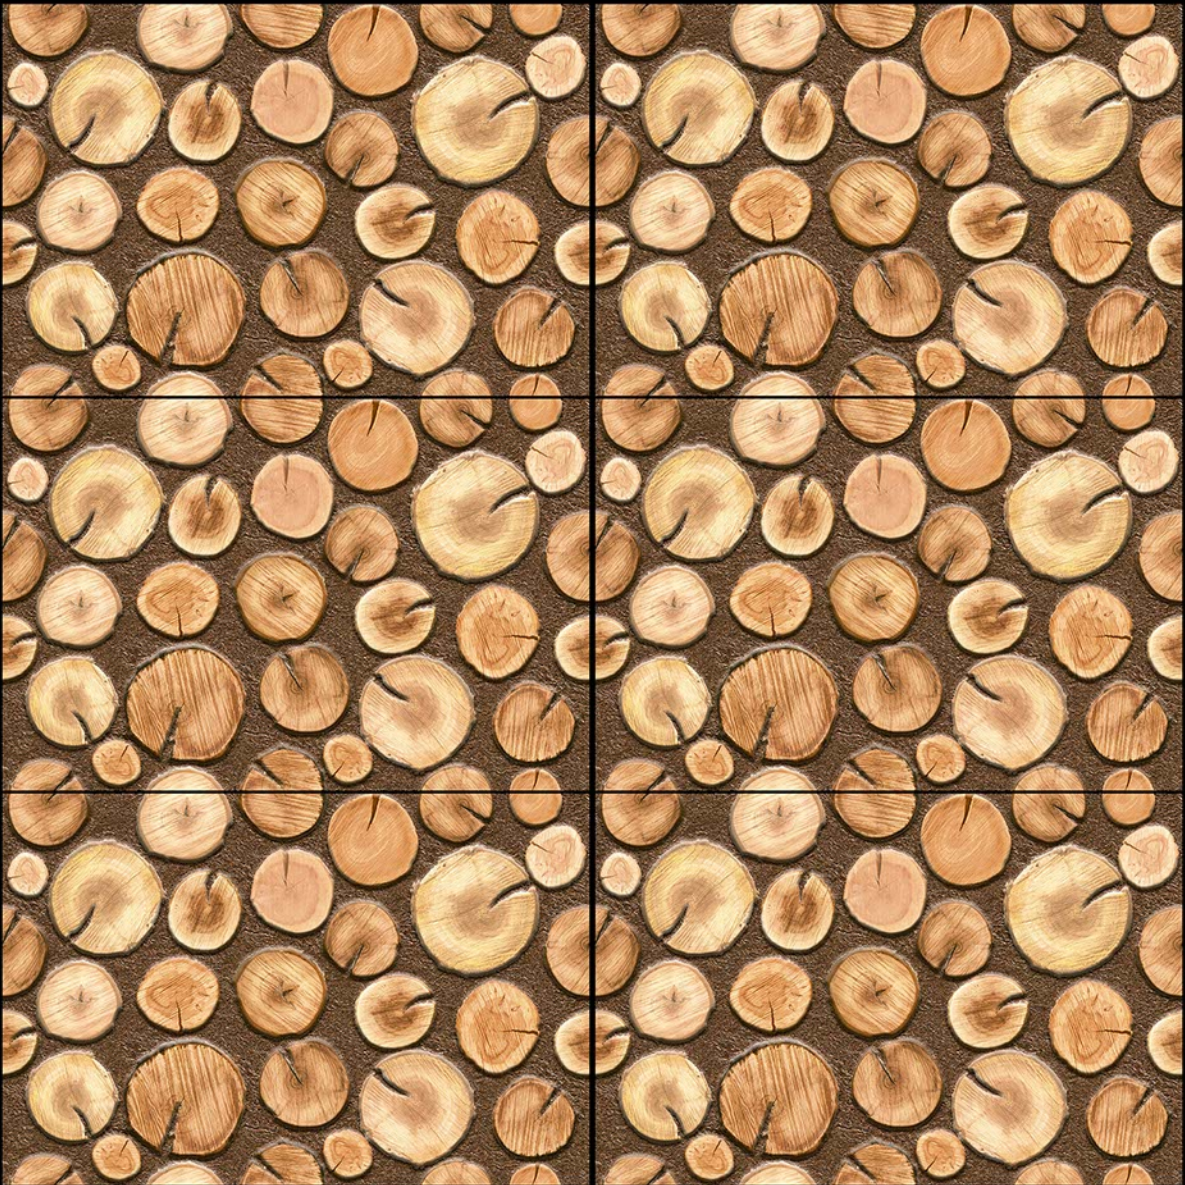

14097

DIGITAL WALL Tiles

300
x
450 mm