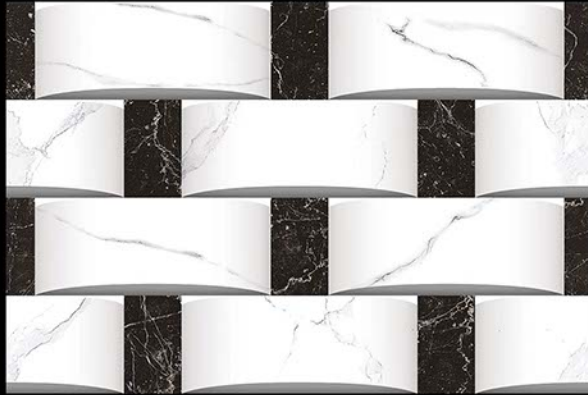

300
x
450 mm

100%
WATER PROOF

14113

DIGITAL WALL Tiles

300
x
450 mm

WATER PROOF

14114

DIGITAL WALL Tiles