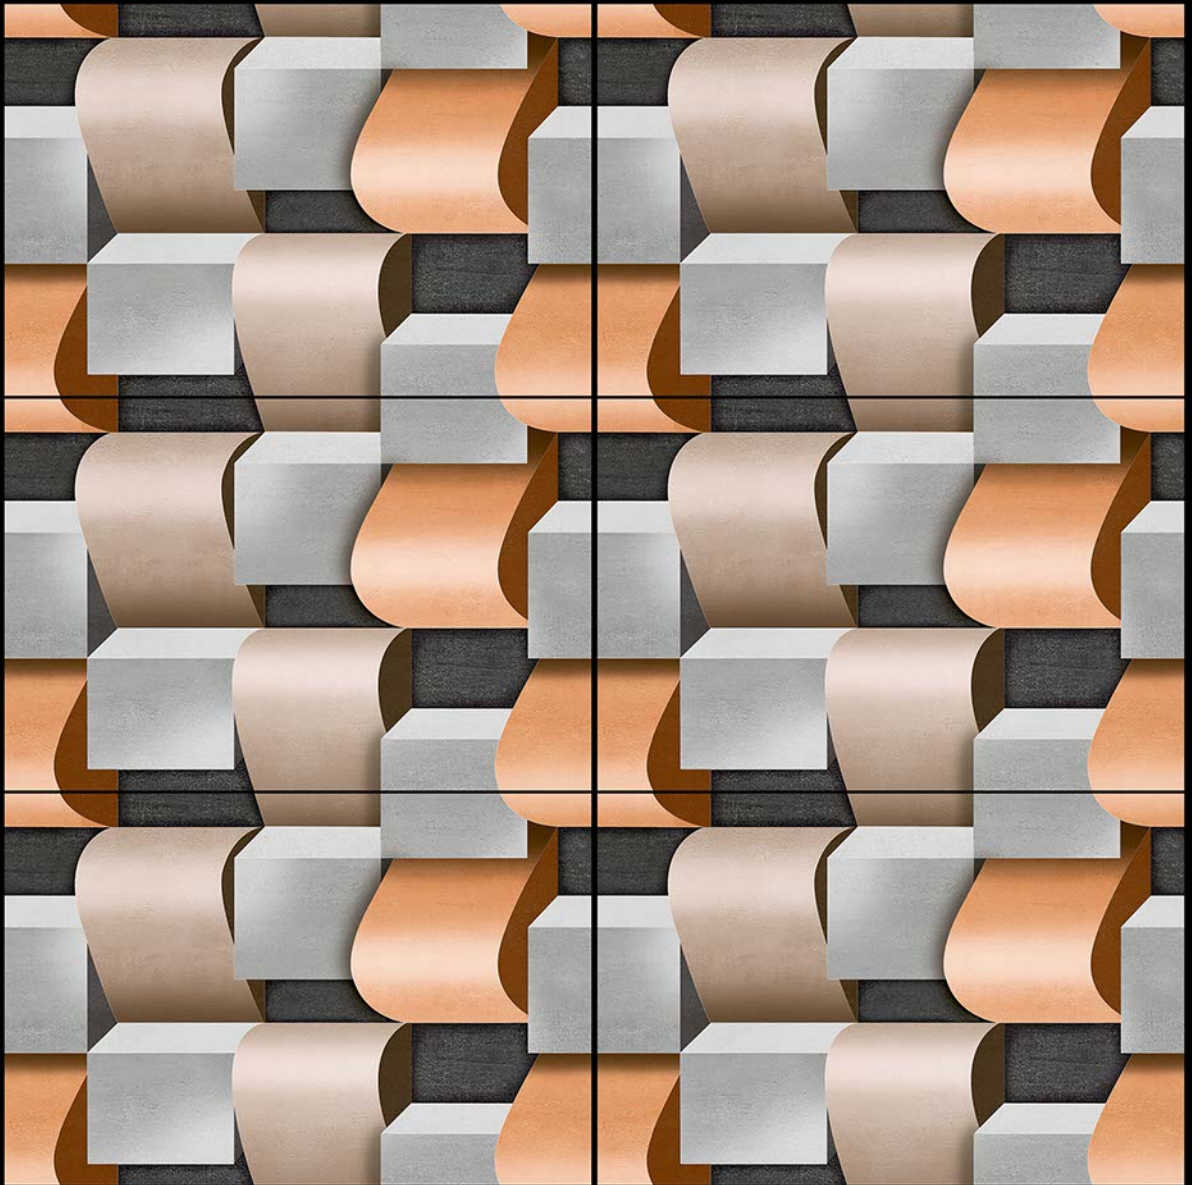

LEVON
CERAMIC

FASHIONABLE
DECOR'S & TILE

300
X
450 MM

DIGITAL Wall Tiles ●●●●●

Glossy Finish

14074

DIGITAL WALL Tiles

300
x
450 mm