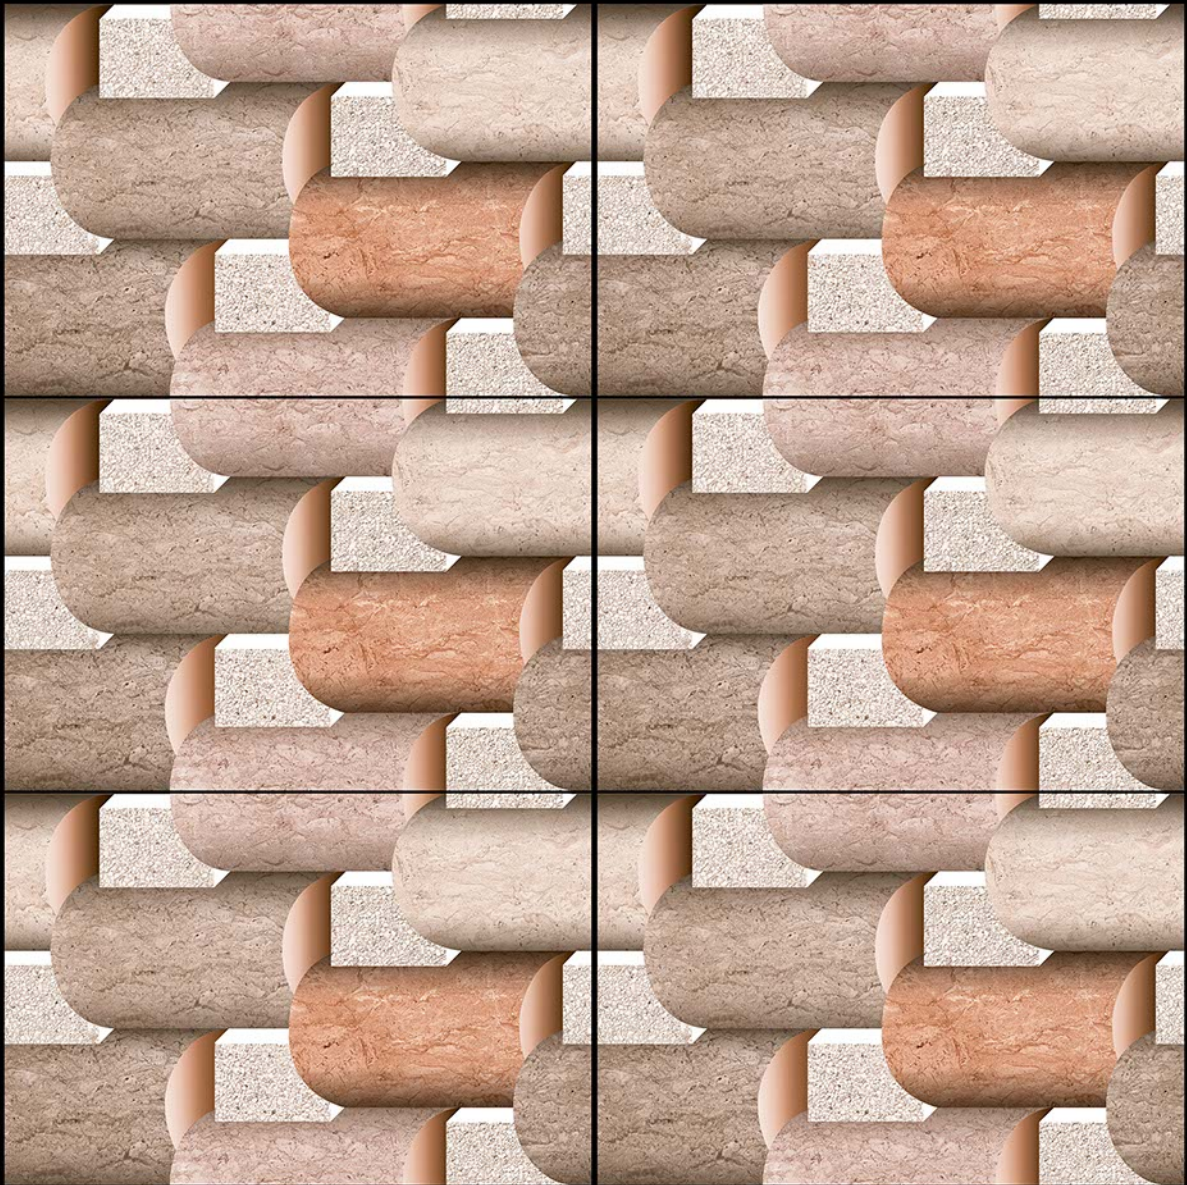

14095

DIGITAL WALL Tiles

300
x
450 mm

WATER PROOF