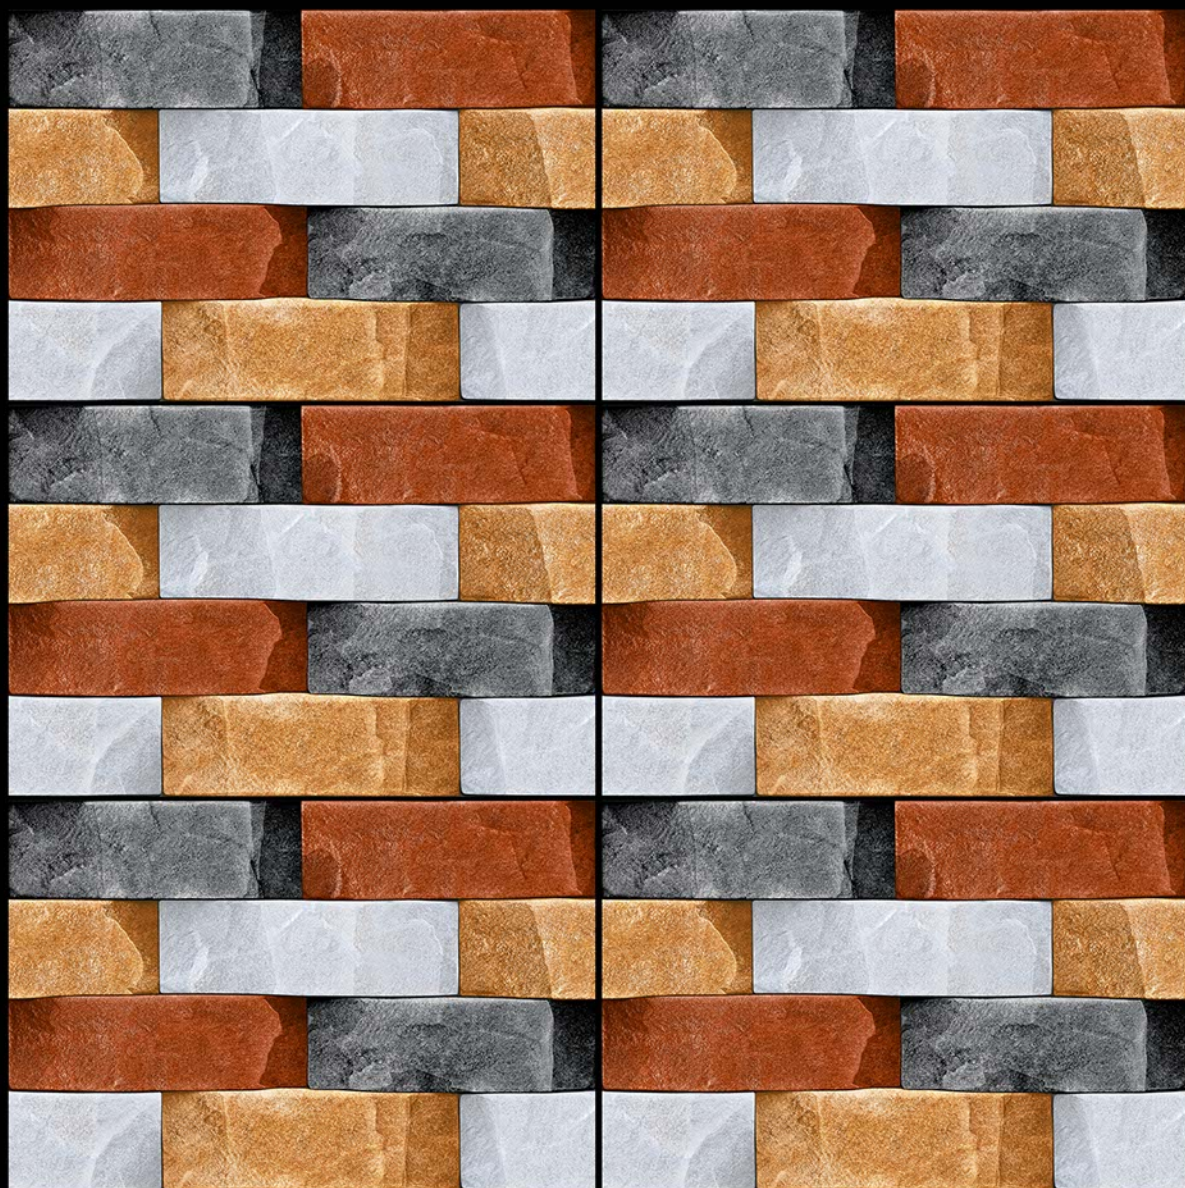

14125

DIGITAL WALL Tiles

300
x
450 mm