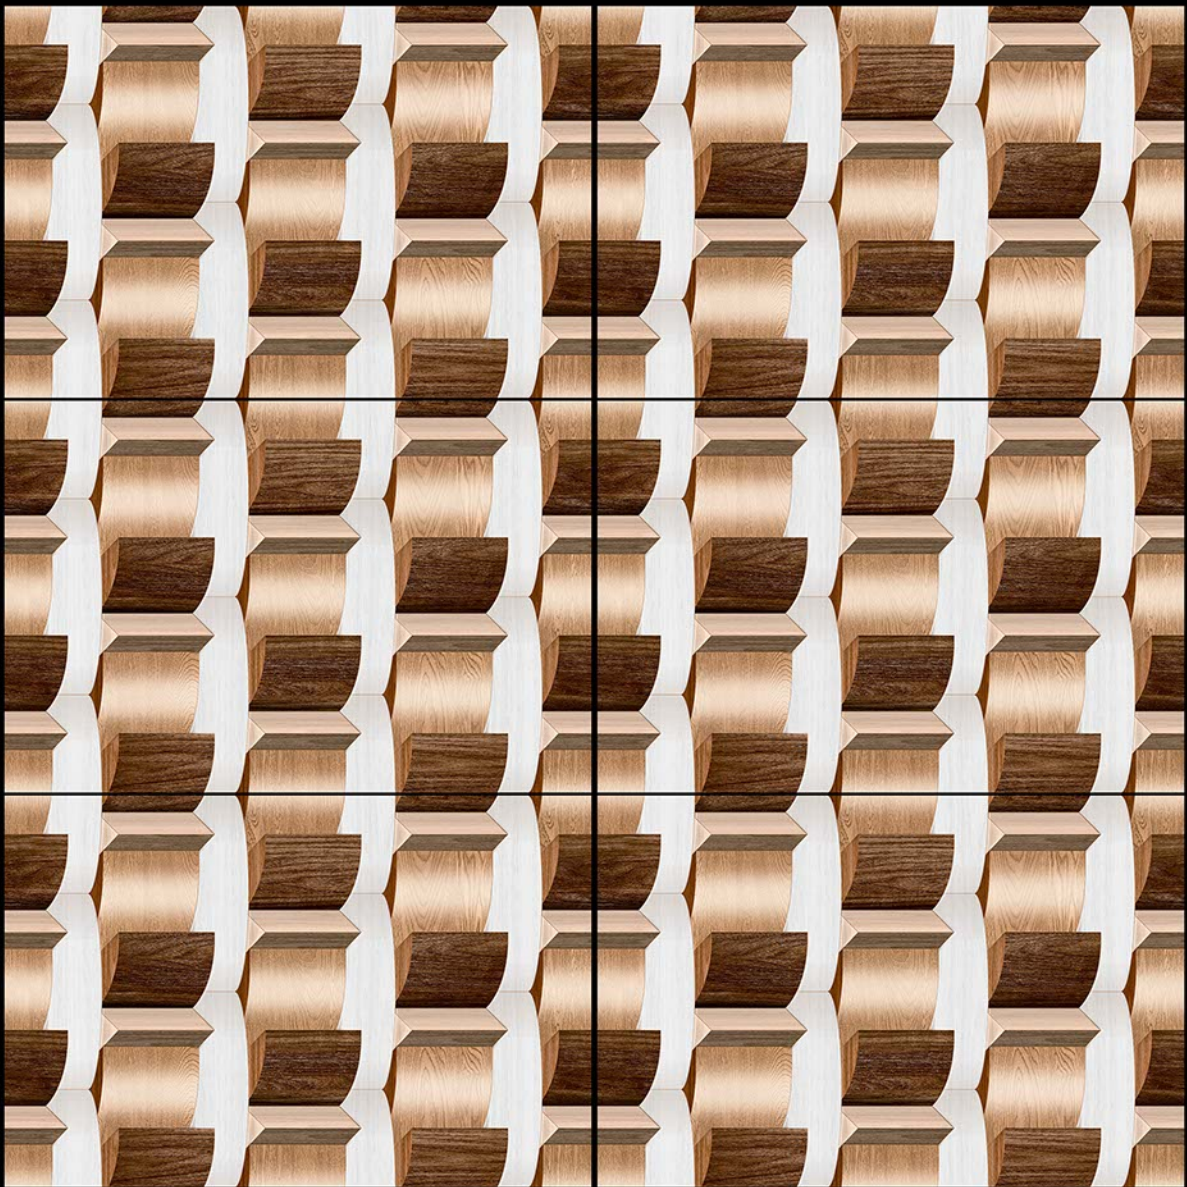

14084

DIGITAL WALL Tiles

300
x
450 mm