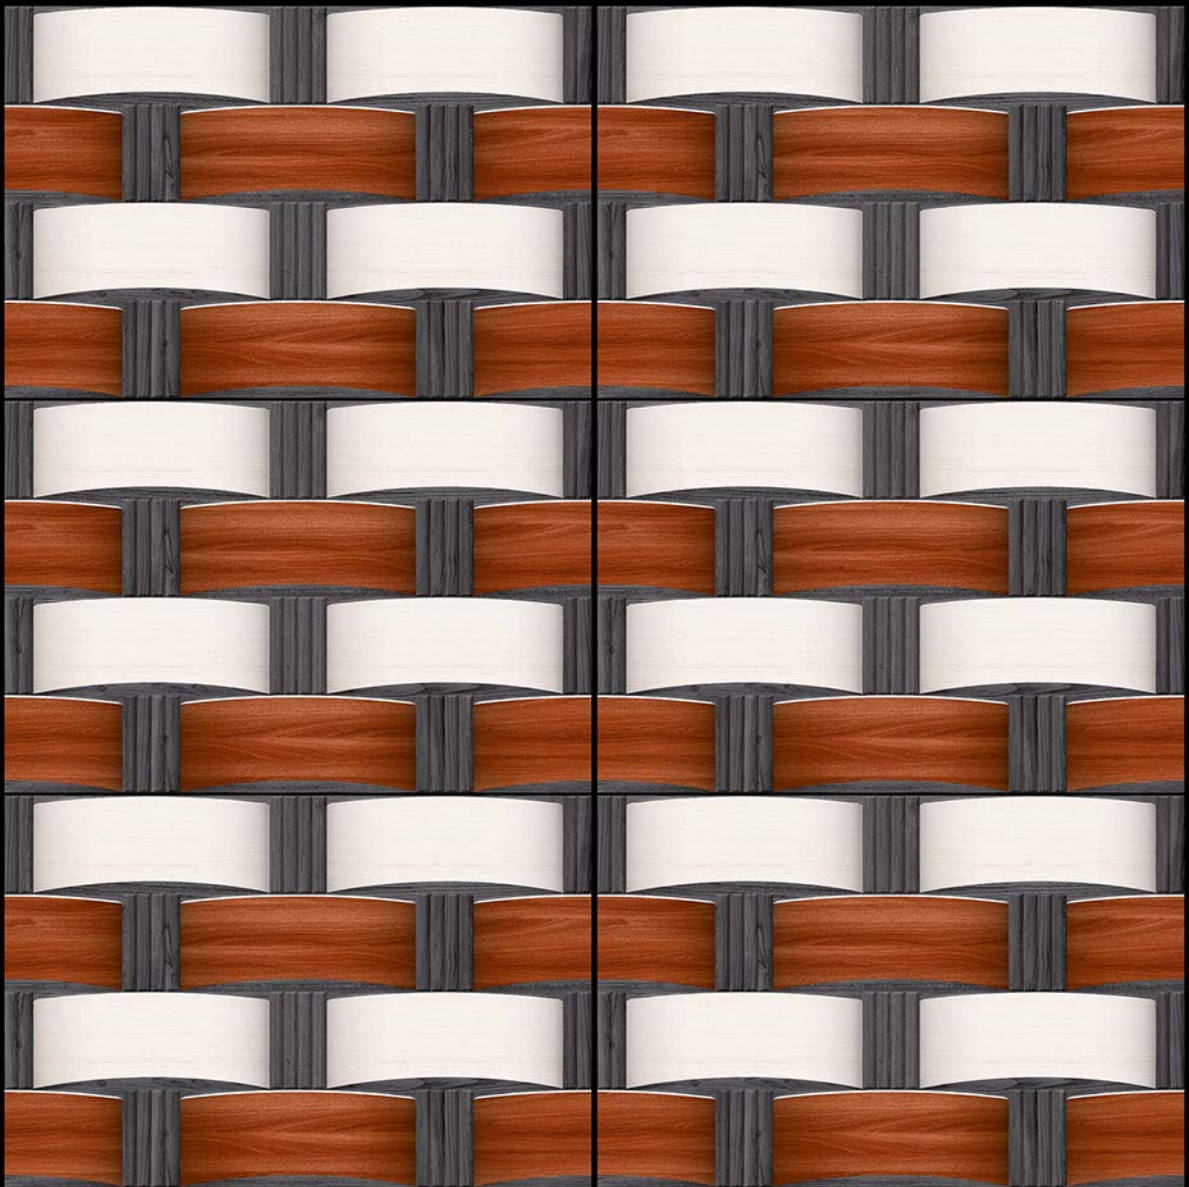

14113

DIGITAL WALL Tiles

300
x
450 mm

WATER PROOF