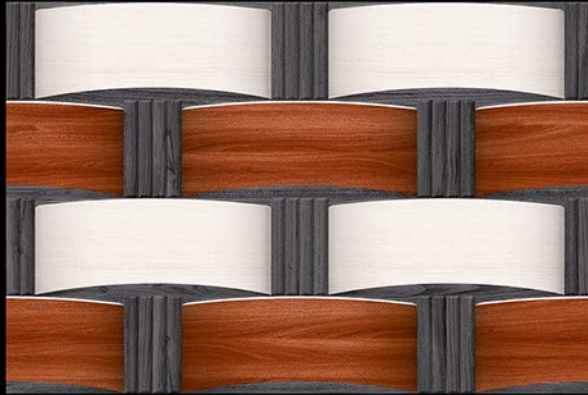

14113

DIGITAL WALL Tiles

300
x
450 mm

WATER PROOF