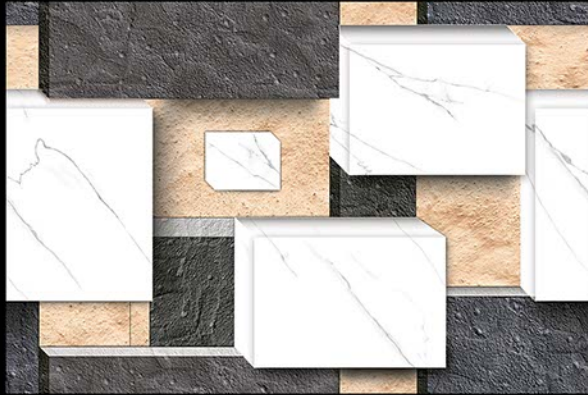

14091

DIGITAL WALL Tiles

300
x
450 mm