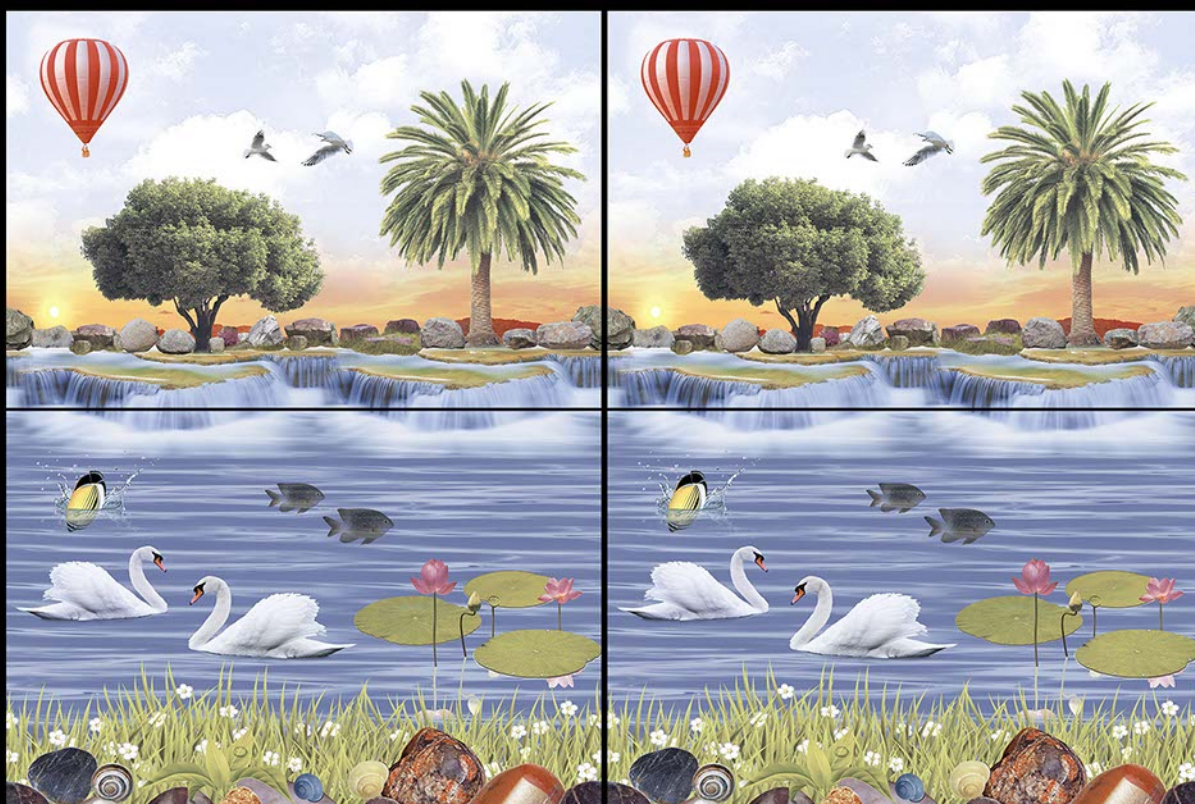

13002-LT

13002-HL 1

13002-HL 2

13002-DK

300 X 450mm
DIGITAL
WALL TILES