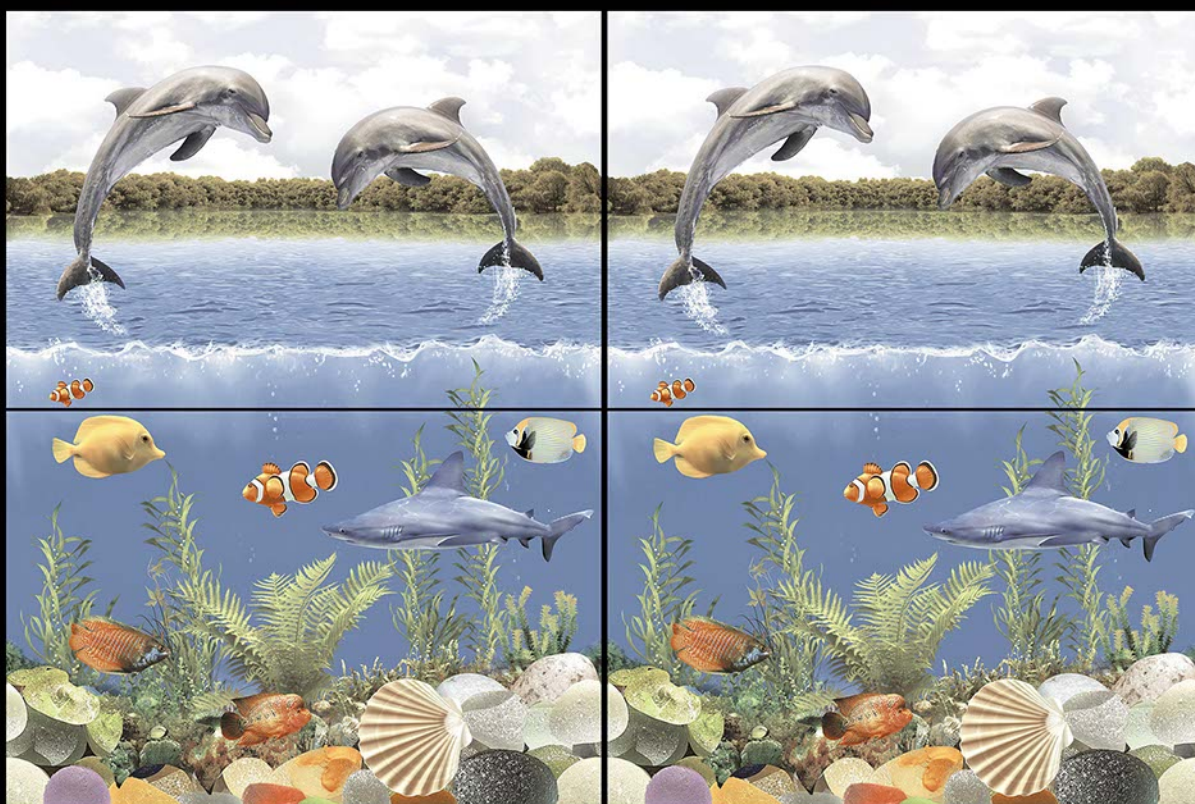

13003-LT

13003-HL 1

13003-HL 2

13003-DK

300 X 450mm
DIGITAL
WALL TILES