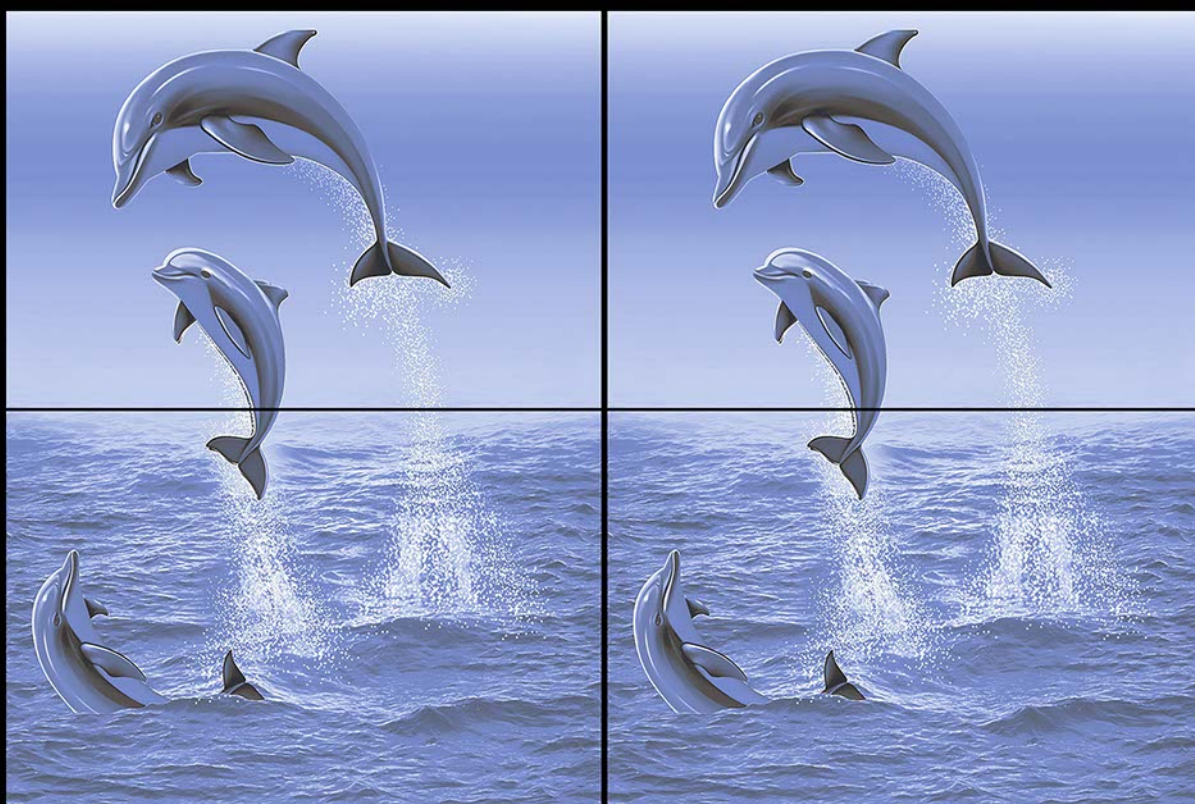

13005-LT

13005-HL 1

13005-HL 2

13005-DK

300 X 450mm
DIGITAL
WALL TILES