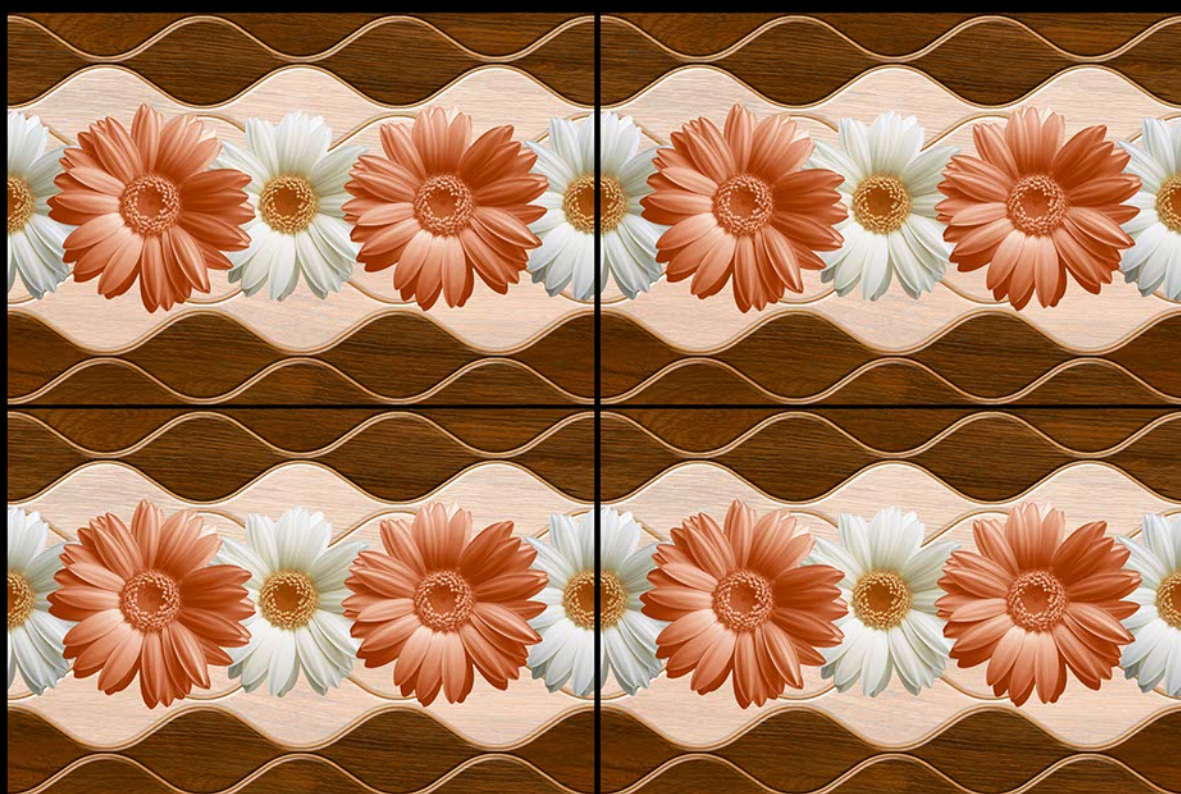

11224-LT

11224-HL 1

11224-HL 1

11224-DK

DIGITAL WALL Tiles
.....

300
x
450 mm

100%
WATER PROOF