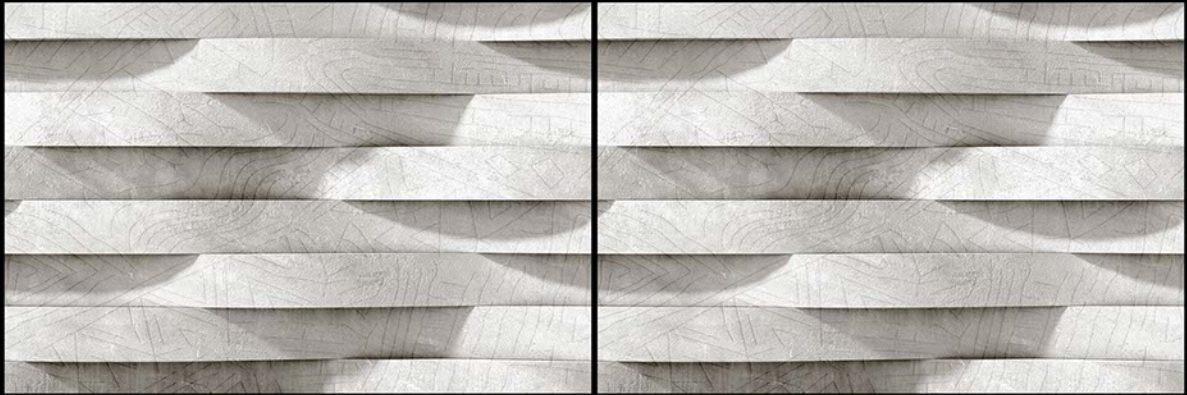

11259-LT

11259-HL 1