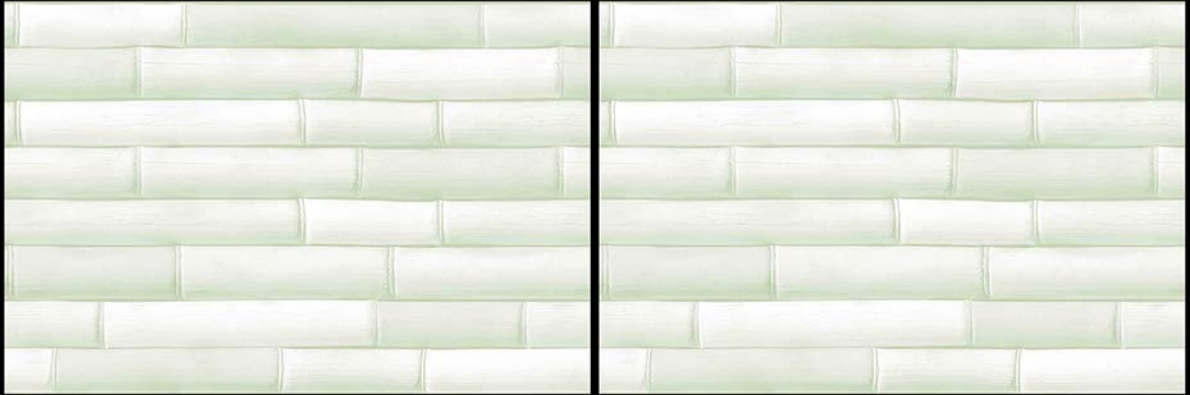

11251-LT

11251-HL 1