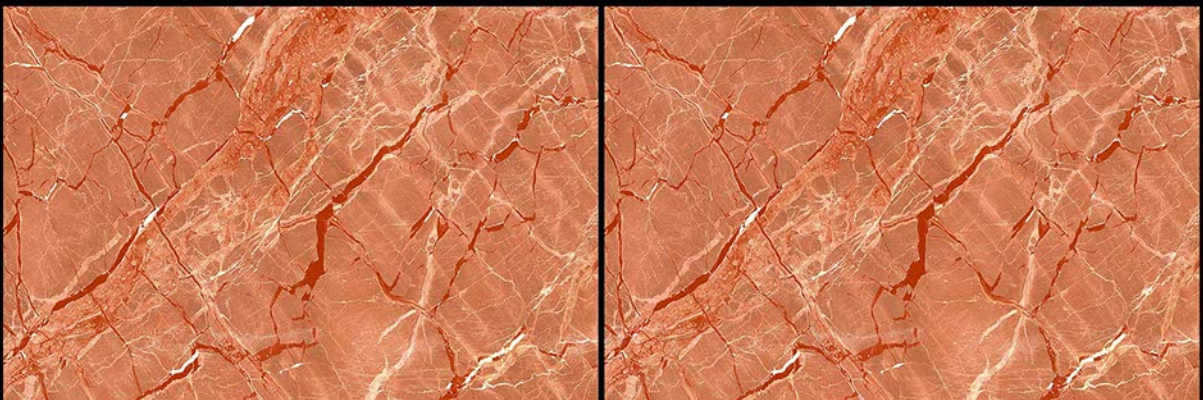

LEVON
C E R A M I C

FASHIONABLE
DECOR'S & TILE

300
X
450 MM

DIGITAL Wall Tiles ●●●●●

Glossy Finish

16029-LT

16029-HL 1

16029-HL 2