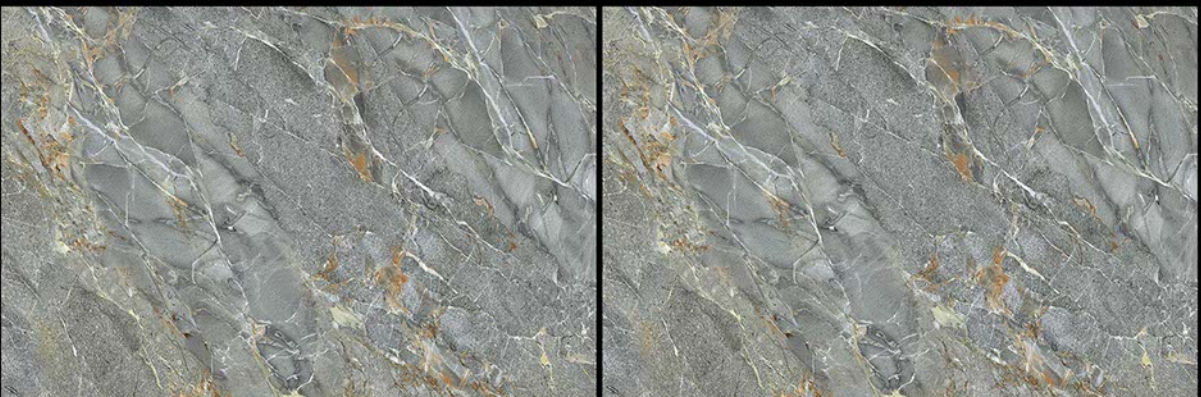

16032-DK

DIGITAL WALL Tiles

300
x
450 mm