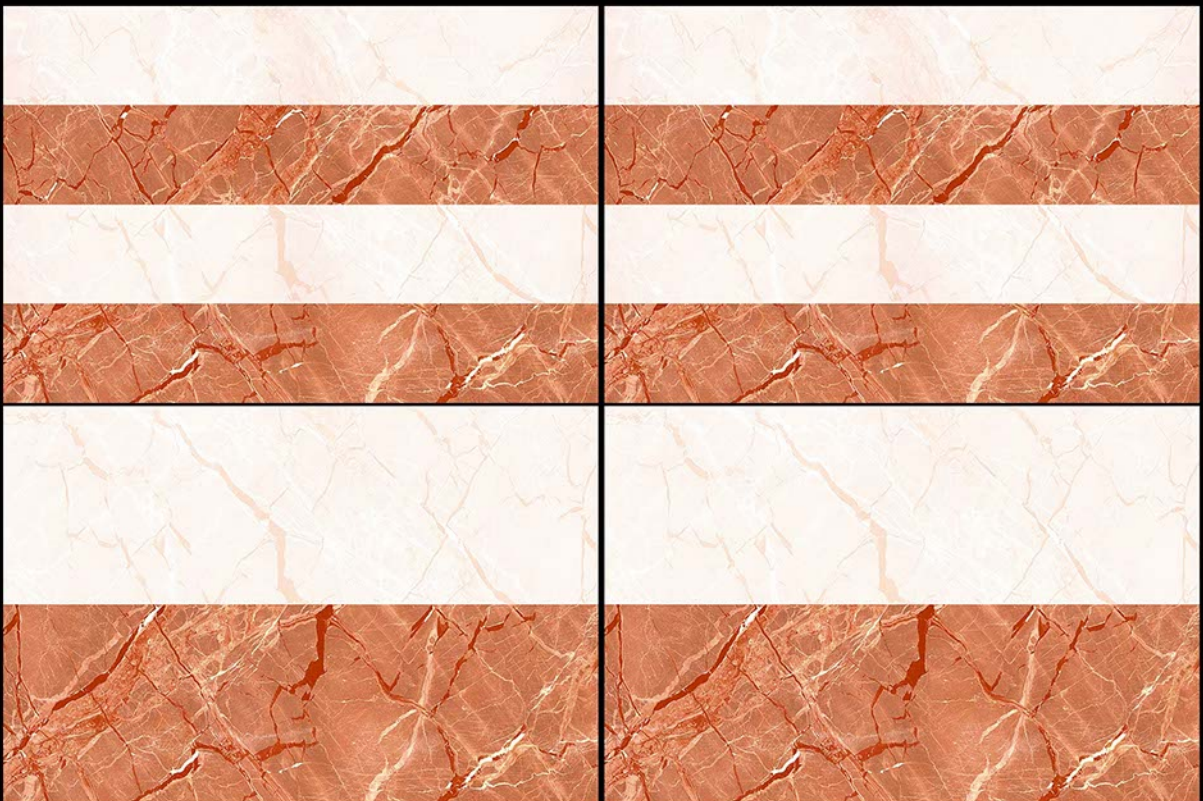

LEVON
C E R A M I C

FASHIONABLE
DECOR'S & TILE

300
X
450 MM

DIGITAL Wall Tiles ●●●●●

Glossy Finish

16029-LT

16029-HL 1

16029-HL 2