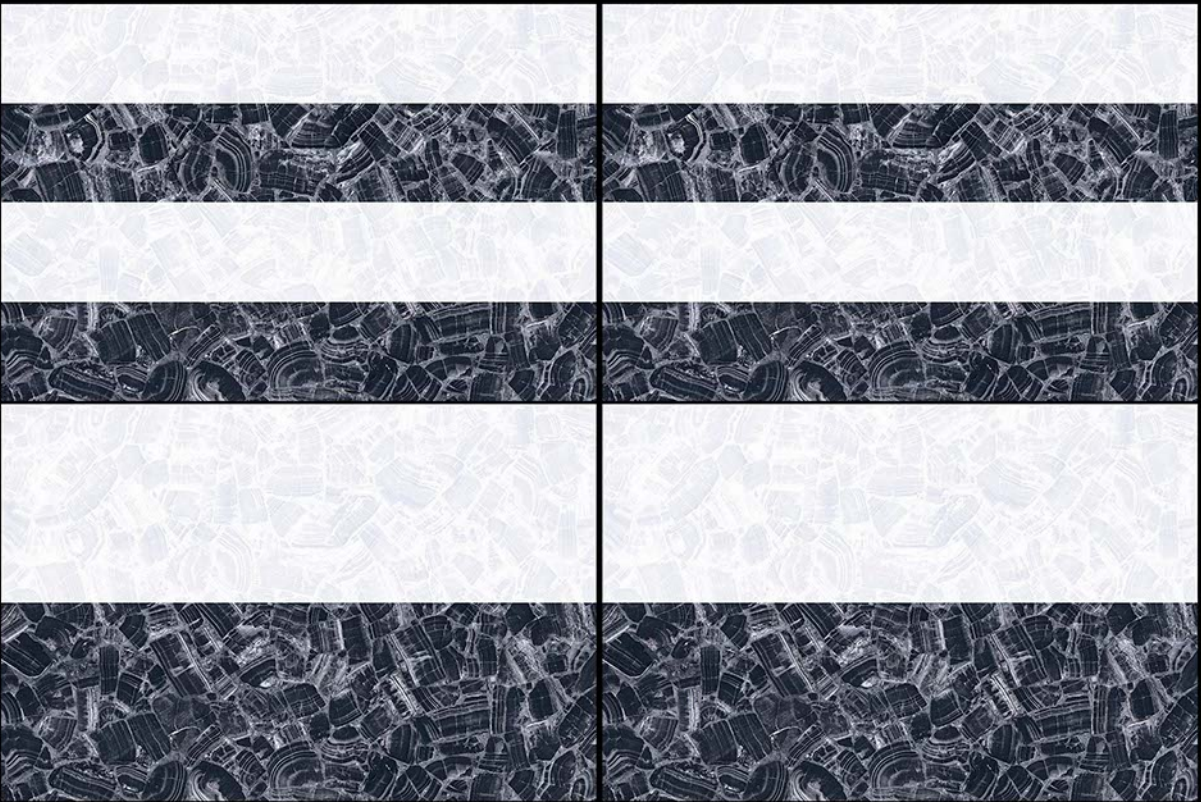

16037-LT

16037-HL 1

16037-HL 2

16037-DK

DIGITAL WALL Tiles
.....

300
x
450 mm

100%
WATER PROOF