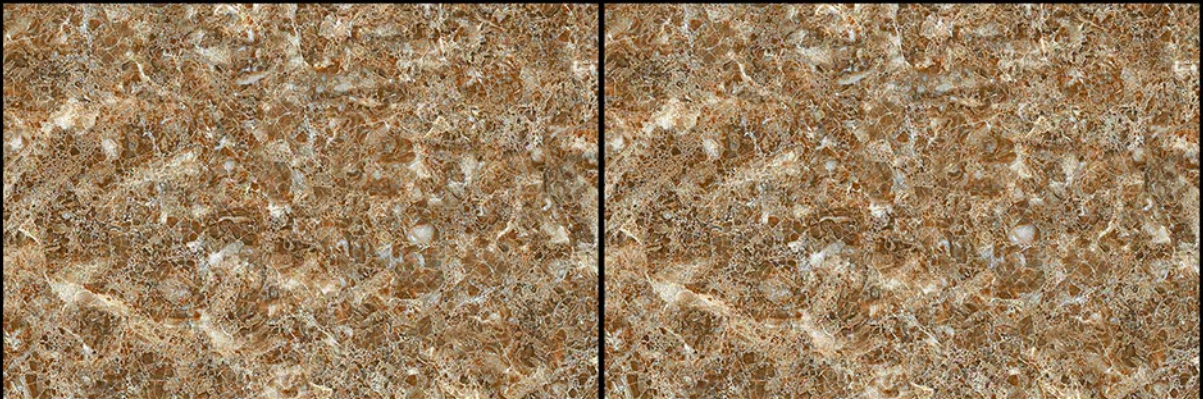

16035-DK

DIGITAL WALL Tiles

300
x
450 mm