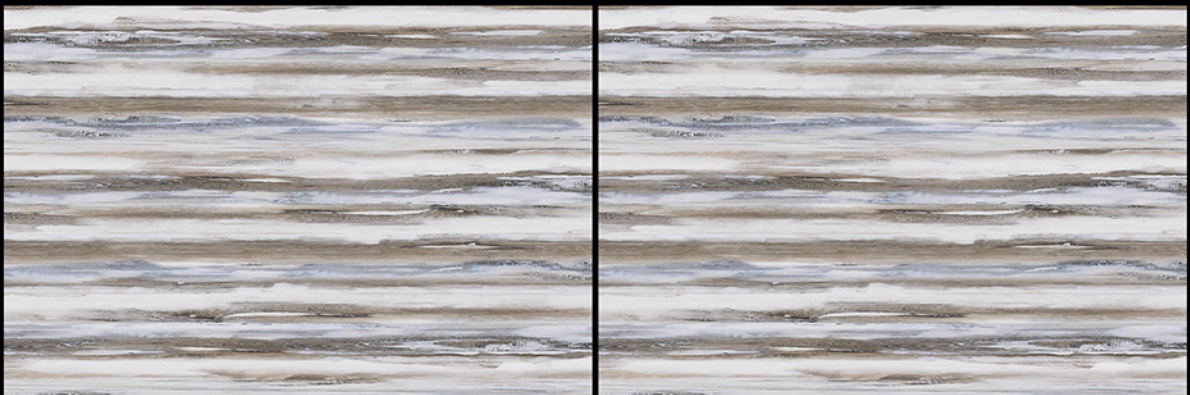

16014-HL 2

16014-DK

DIGITAL WALL Tiles
••••••••••

300
x
450 mm
100%
WATER PROOF