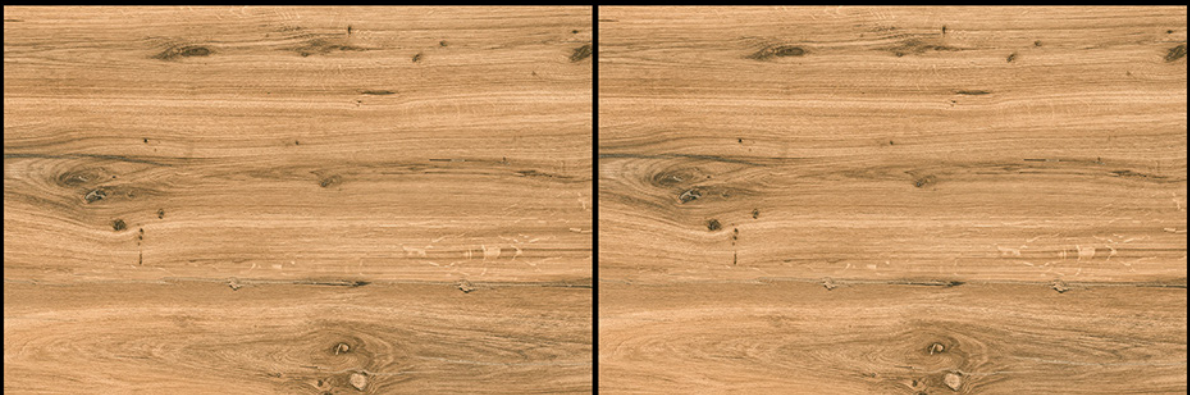

16009-HL 2

16009-DK

DIGITAL WALL Tiles
.....

300
x
450 mm

100%
WATER PROOF