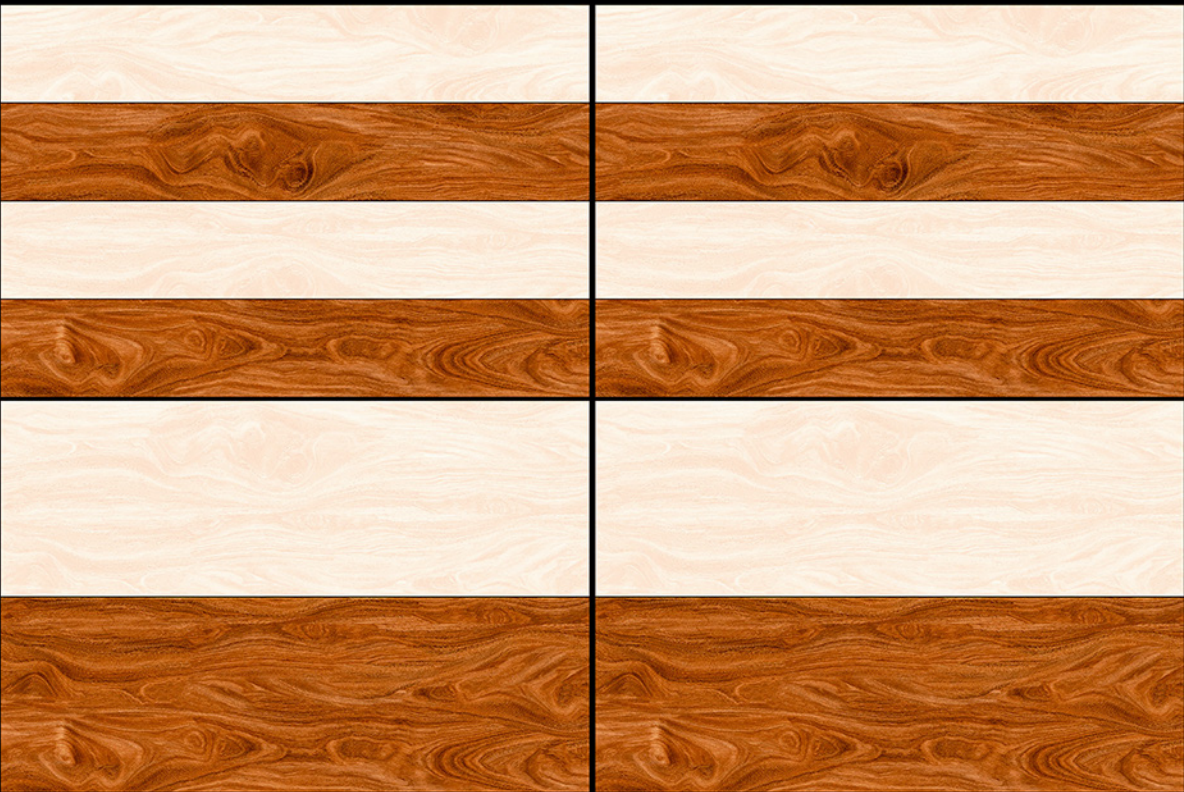

300  
x  
450 mm

100%  
WATER PROOF

16026-LT

16026-HL 1

16026-HL 2

16026-DK

DIGITAL WALL Tiles

300  
x  
450 mm