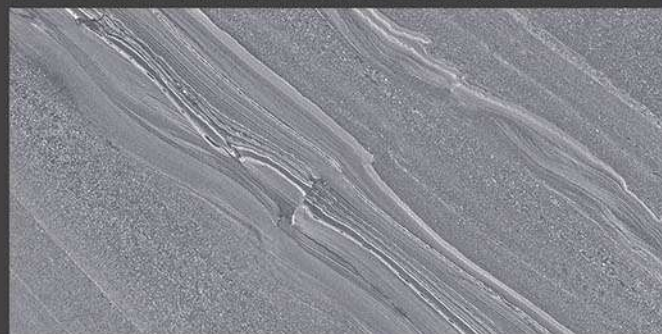

Glossy
COLLECTION

600x1200mm
GLAZED VITRIFIED TILES

MEVRIC GREY

RANDOM FACES - 3

Low Water
Absorption

Frost
Resistant

Chemical
Resistant

Stain
Resistance

Zero
Maintenance

Easy to
Clean