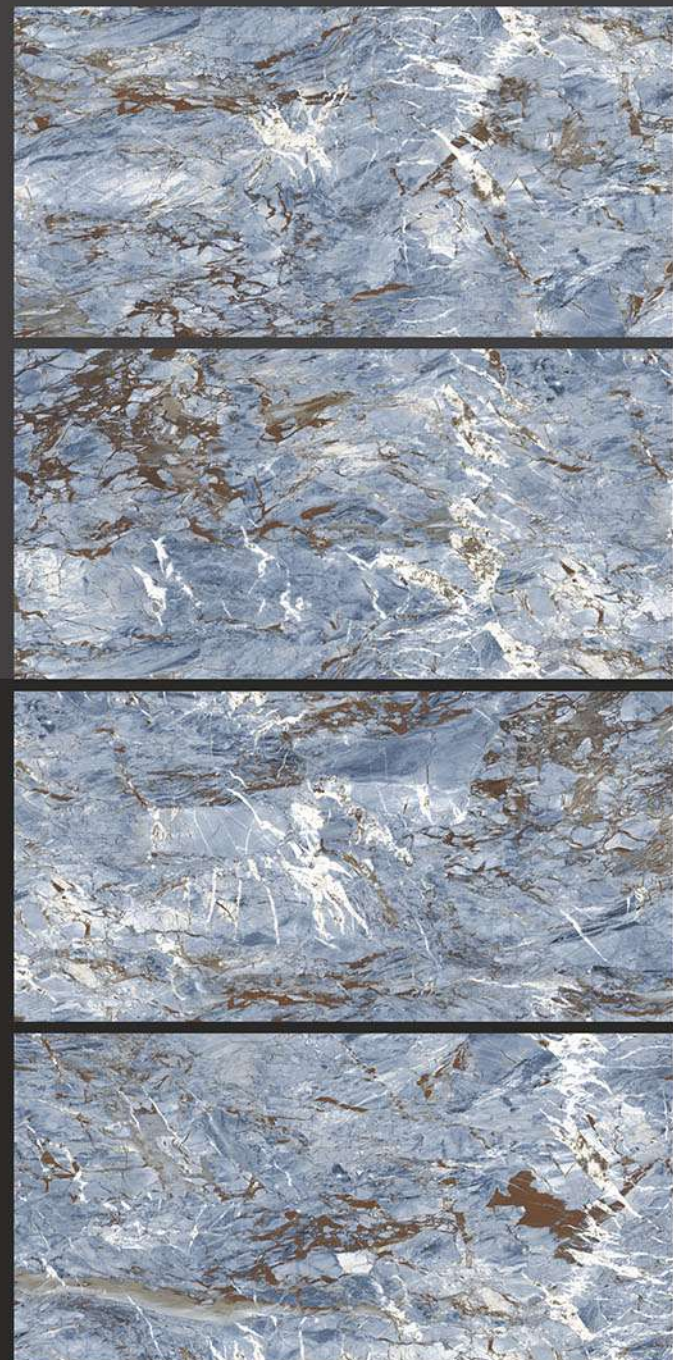

NAPA AZUL

RANDOM FACES - 4

Low Water
Absorption

Frost
Resistant

Chemical
Resistant

Stain
Resistance

Zero
Maintenance

Easy to
Clean