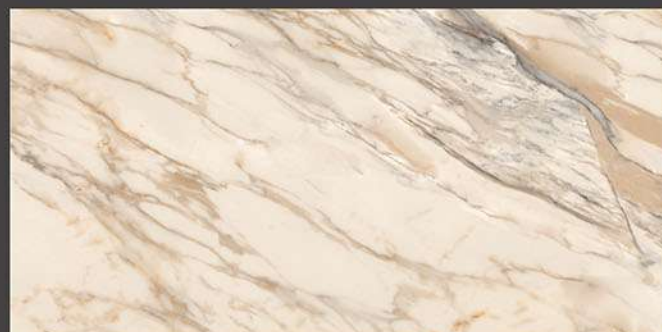

Glossy
COLLECTION

600x1200mm
GLAZED VITRIFIED TILES

Oporto Gold

RANDOM FACES - 4

Low Water
Absorption

Frost
Resistant

Chemical
Resistant

Stain
Resistance

Zero
Maintenance

Easy to
Clean