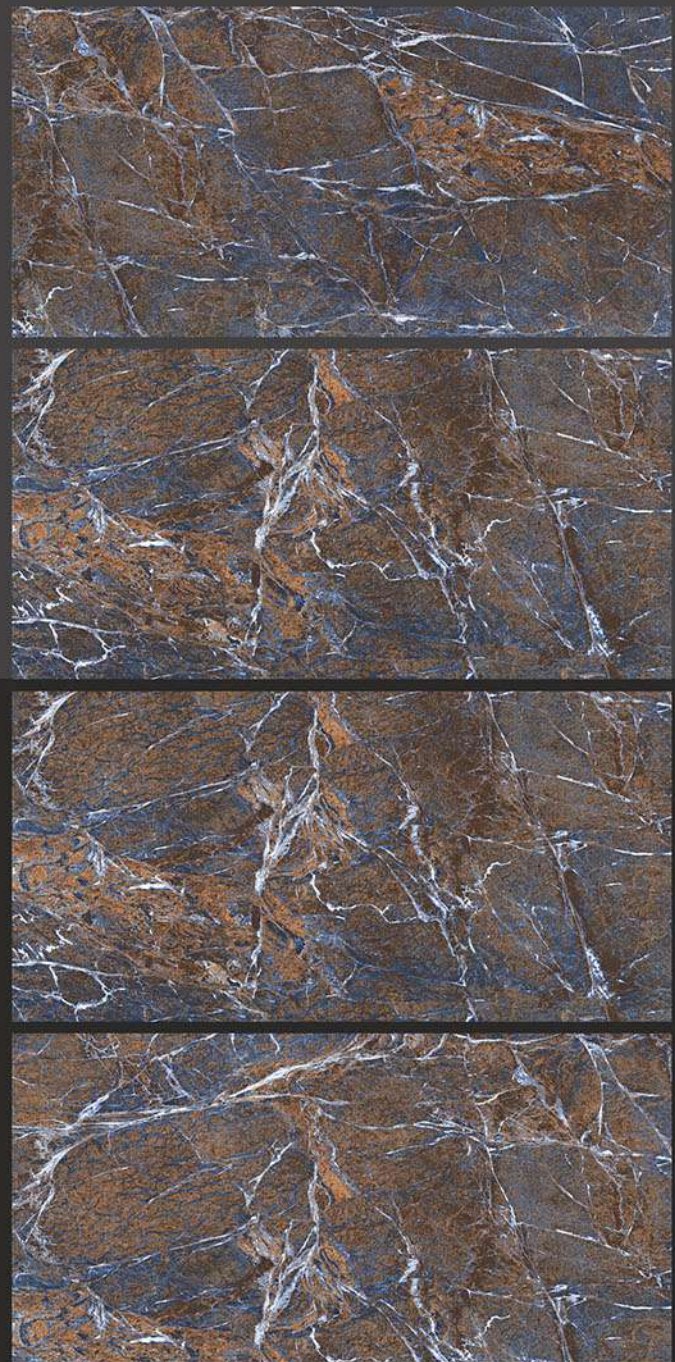

BOLONIA AZUL

RANDOM FACES - 3

Low Water
Absorption

Frost
Resistant

Chemical
Resistant

Stain
Resistance

Zero
Maintenance

Easy to
Clean