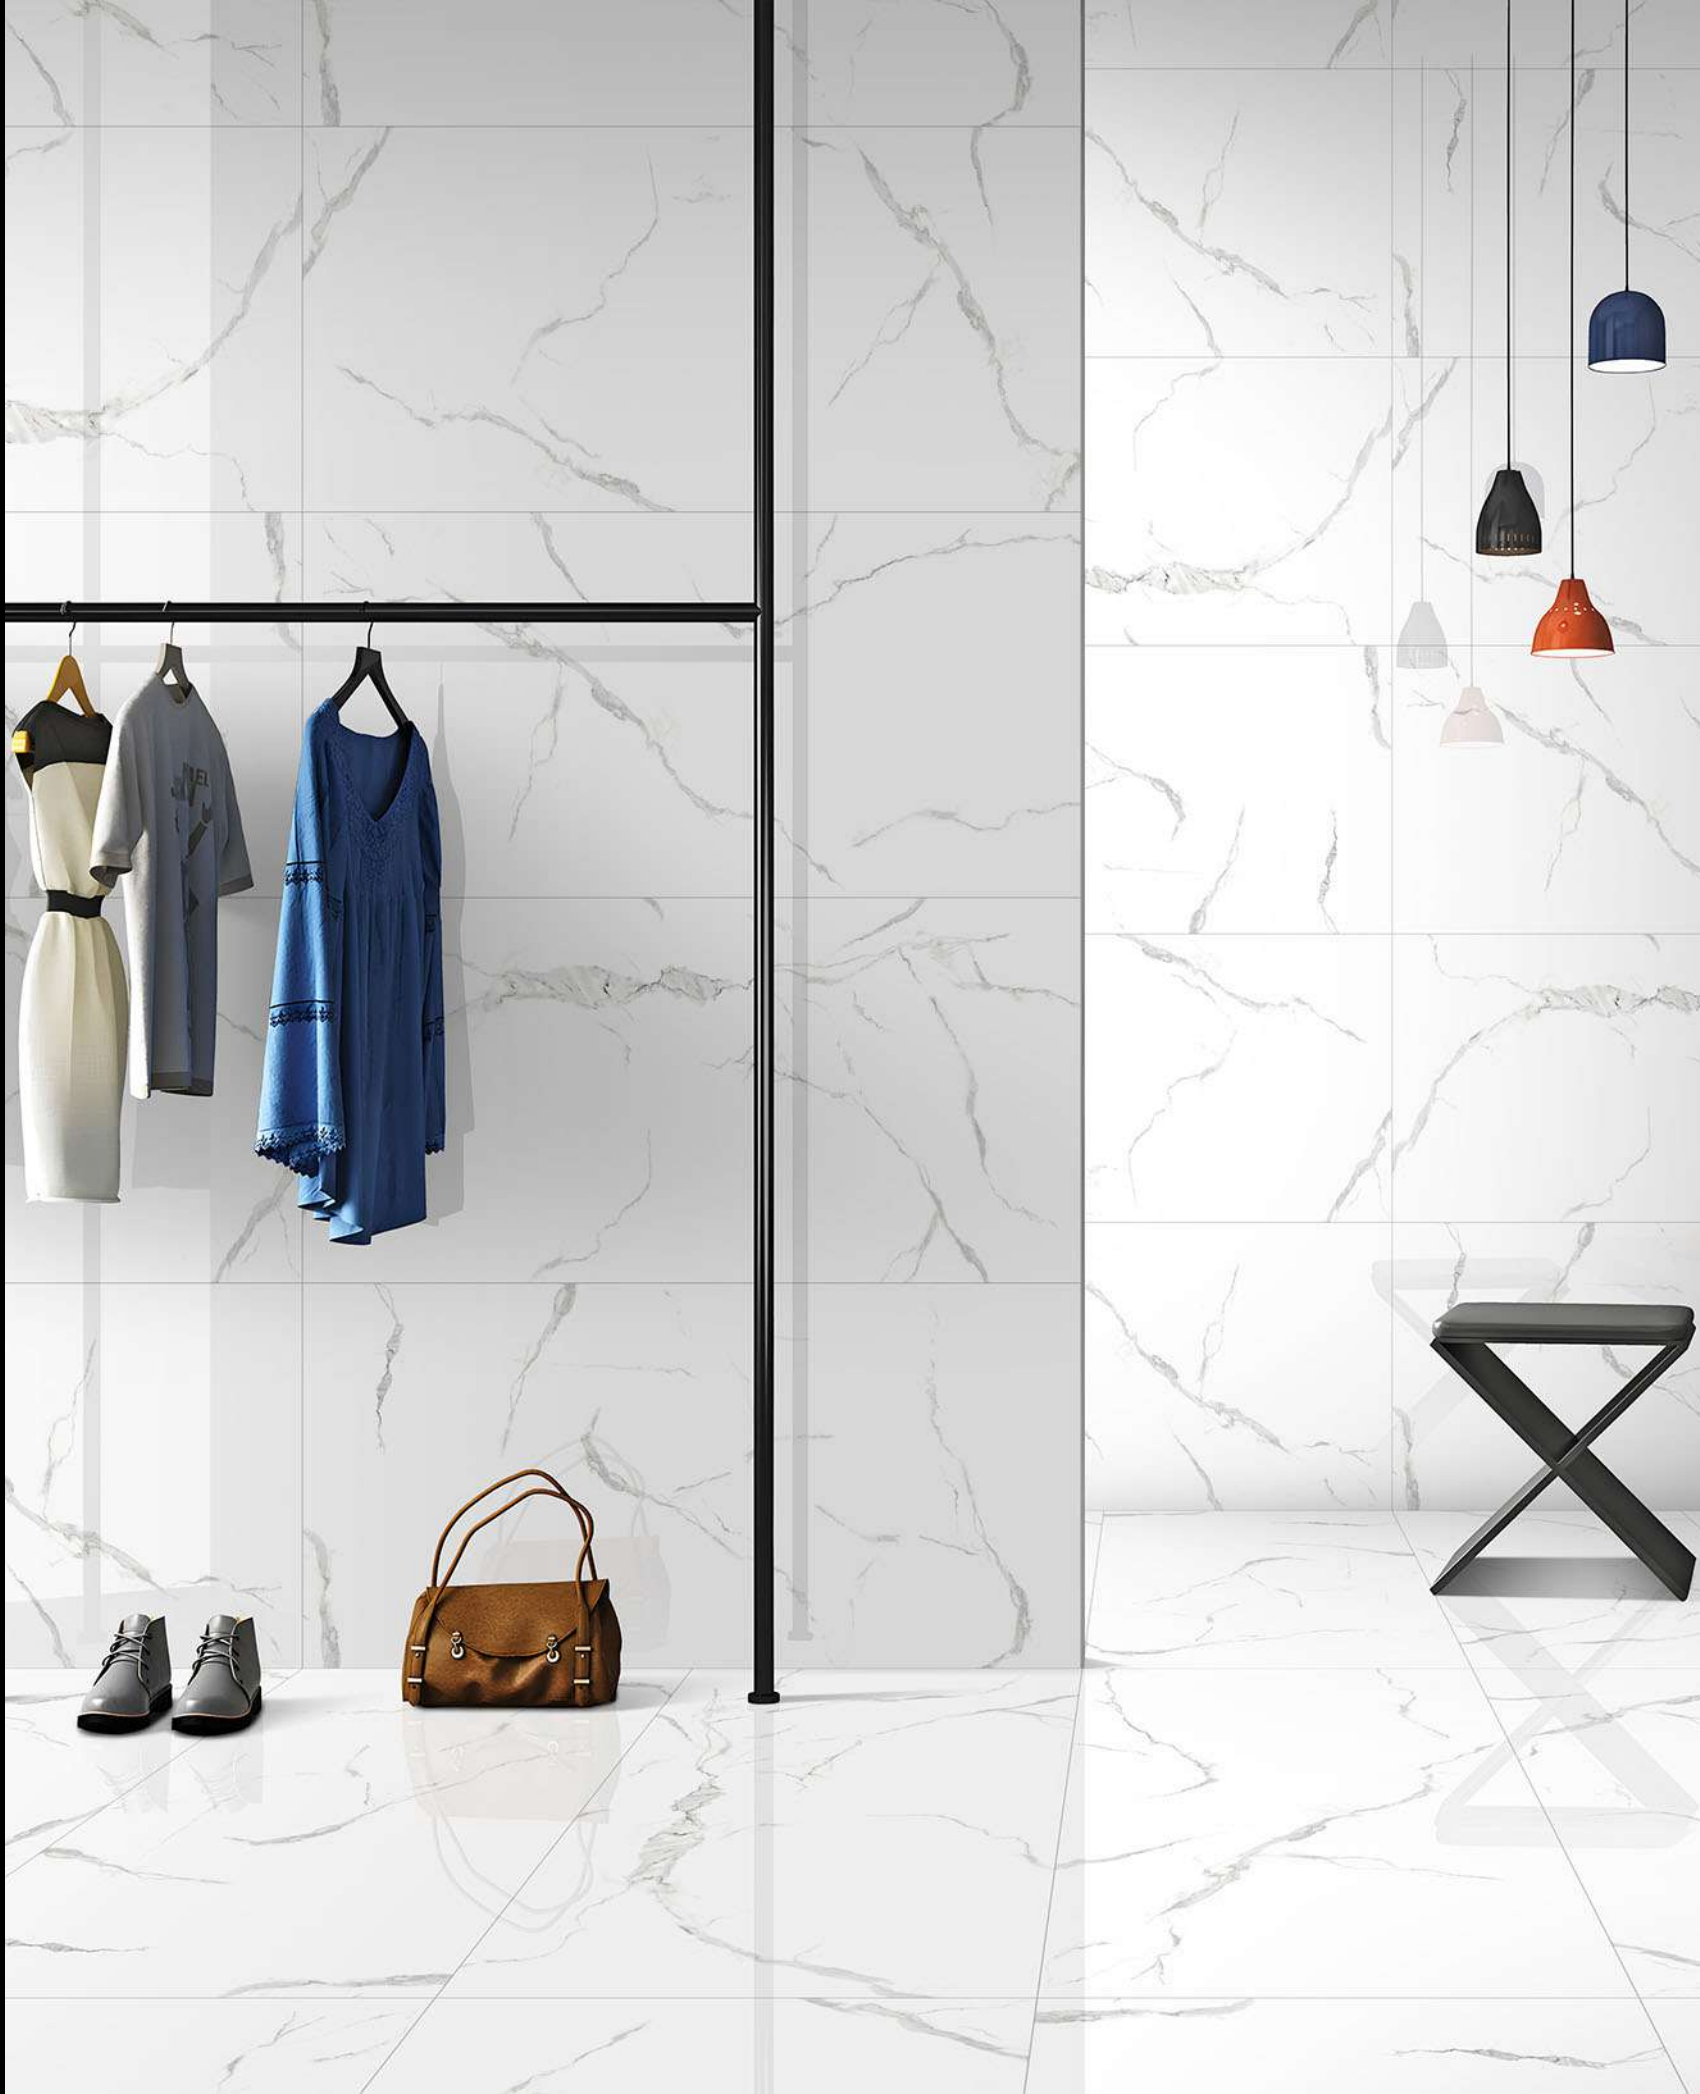

REGAL STATUARIO FANTASTICO

RANDOM FACES - 4

Low Water
Absorption

Frost
Resistant

Chemical
Resistant

Stain
Resistance

Zero
Maintenance

Easy to
Clean