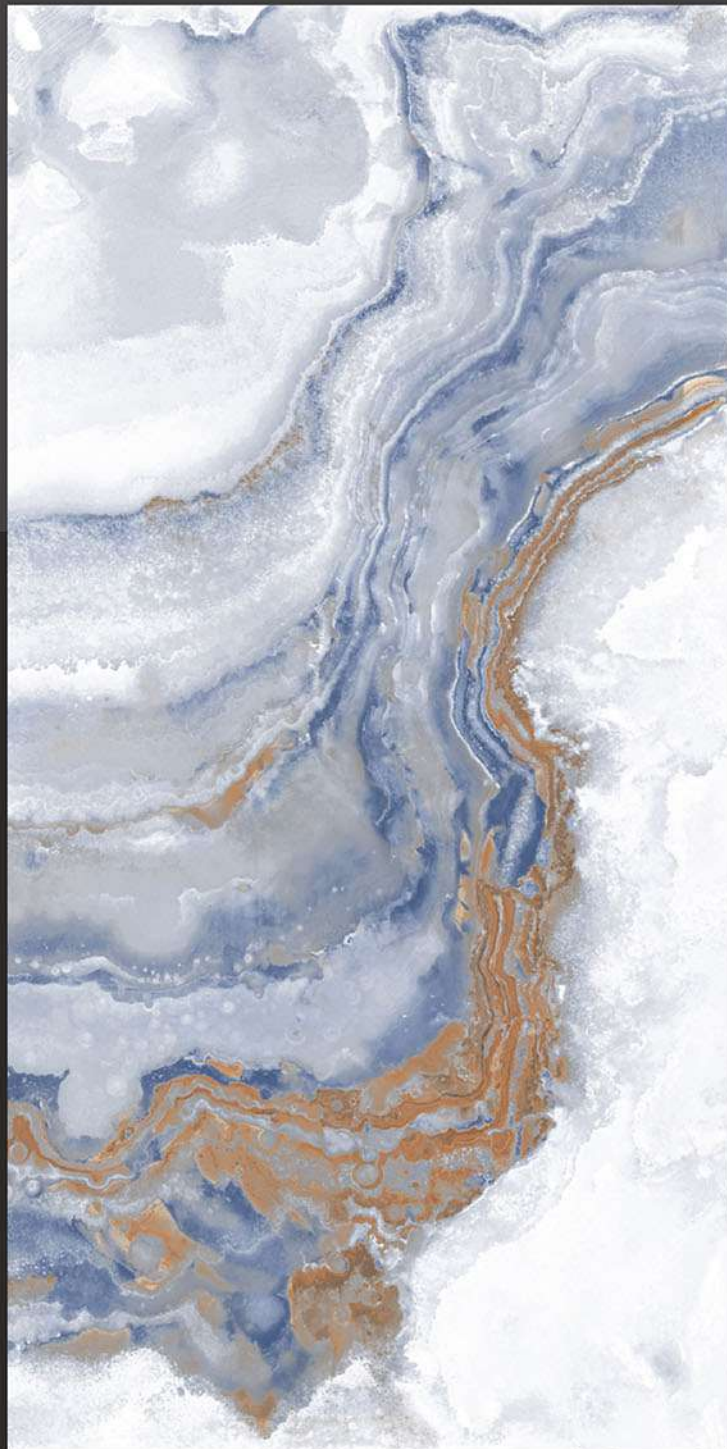

DECONA BLUE

RANDOM FACES - 3

Low Water
Absorption

Frost
Resistant

Chemical
Resistant

Stain
Resistance

Zero
Maintenance

Easy to
Clean