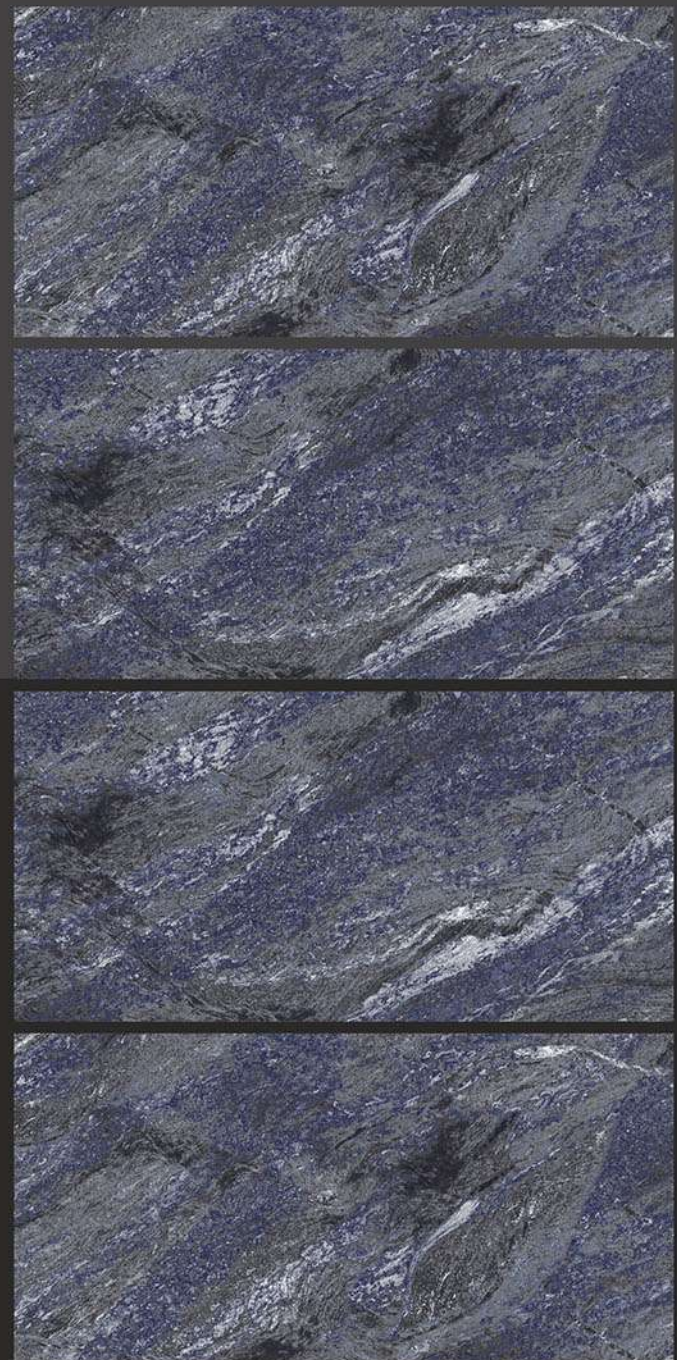

Zero
Maintenance

Easy to
Clean

Glossy
COLLECTION

600x1200mm
GLAZED VITRIFIED TILES

MEXICO BLUE

RANDOM FACES - 2

Low Water
Absorption

Frost
Resistant