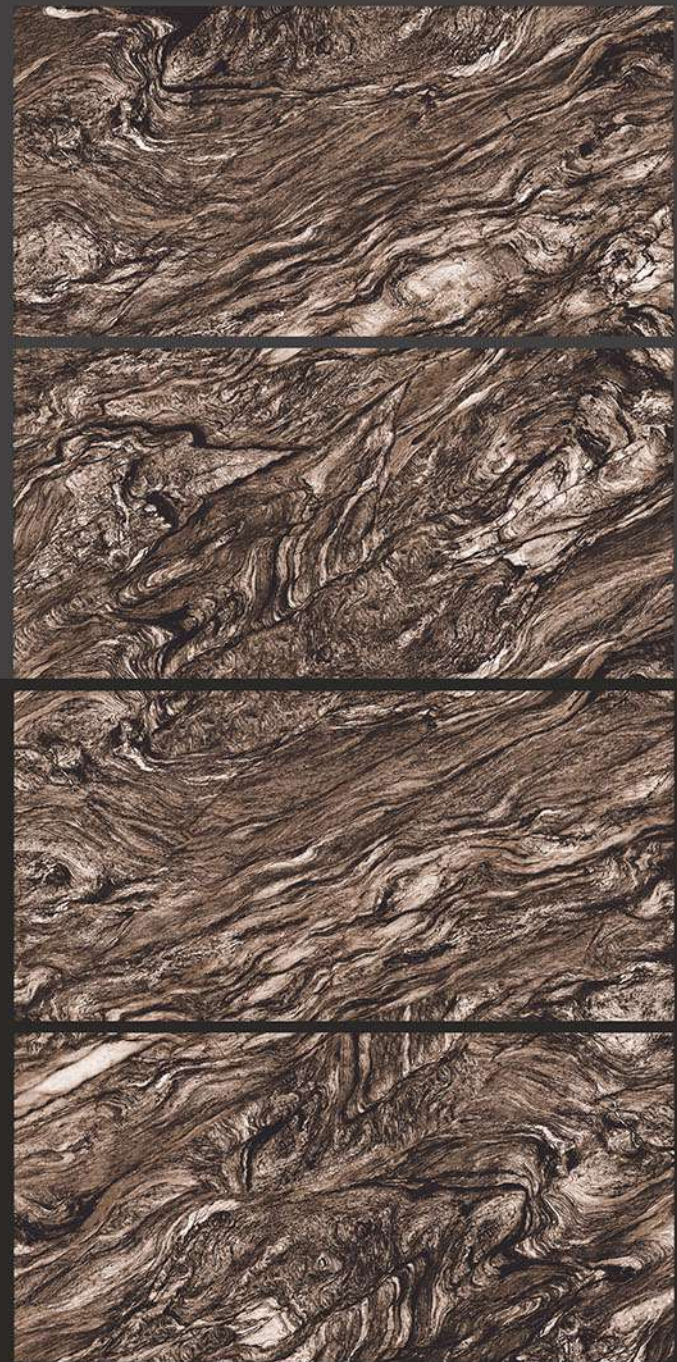

Zero
Maintenance

Easy to
Clean

Glossy
COLLECTION

600x1200mm
GLAZED VITRIFIED TILES

MORRIS BROWN

RANDOM FACES - 4

Low Water
Absorption

Frost
Resistant