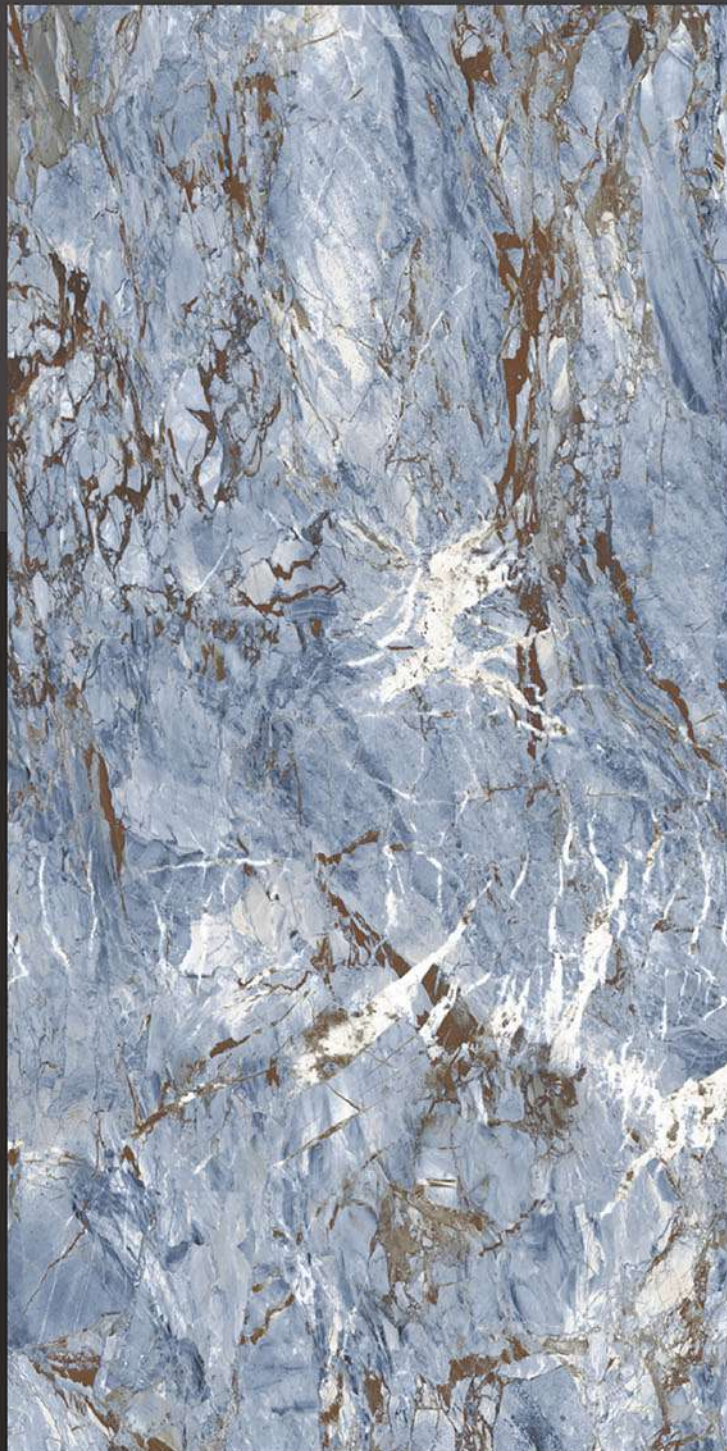

Chemical
Resistant

Stain
Resistance

Zero
Maintenance

Easy to
Clean

Glossy
COLLECTION

600x1200mm
GLAZED VITRIFIED TILES

NAPA AZUL

RANDOM FACES - 4