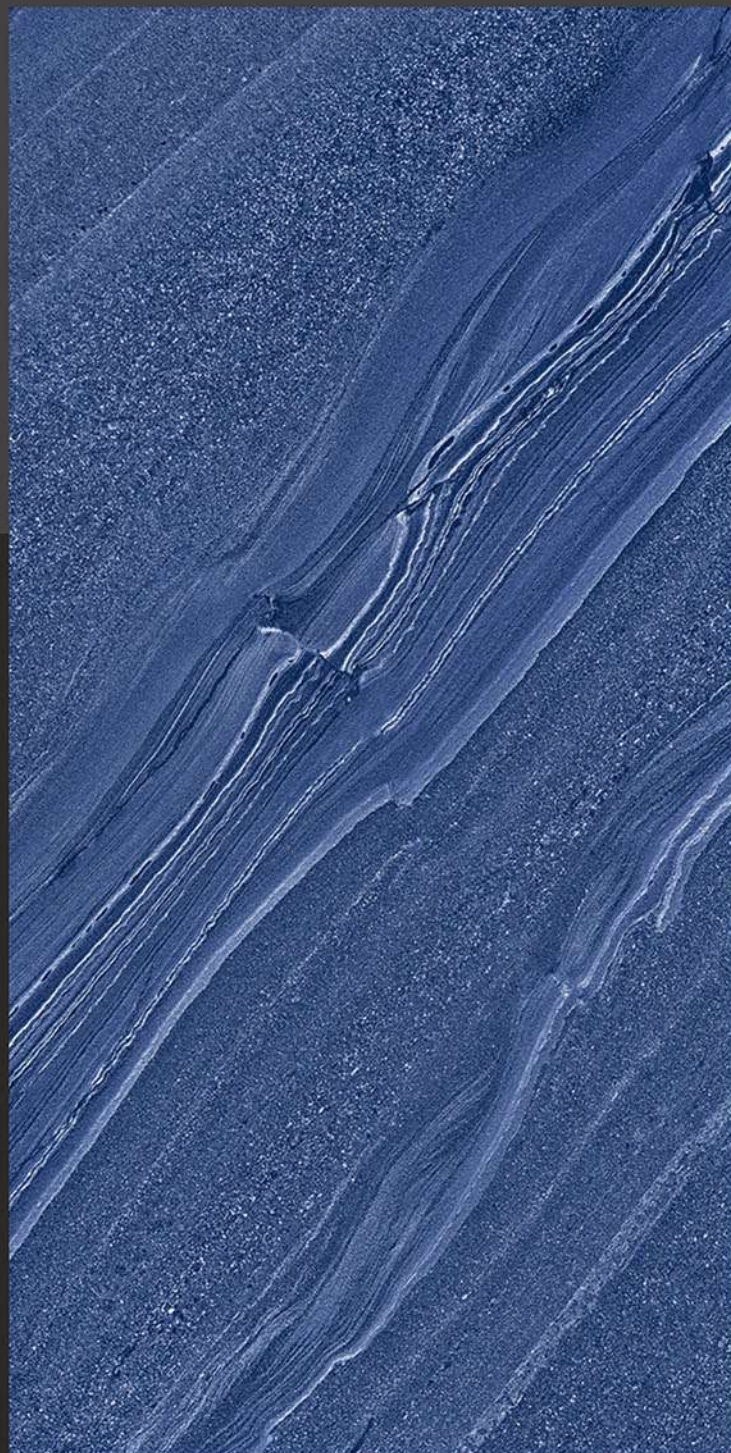

Zero
Maintenance

Easy to
Clean

Glossy
COLLECTION

600x1200mm
GLAZED VITRIFIED TILES

MEVRIC BLUE

RANDOM FACES - 3

Low Water
Absorption

Frost
Resistant