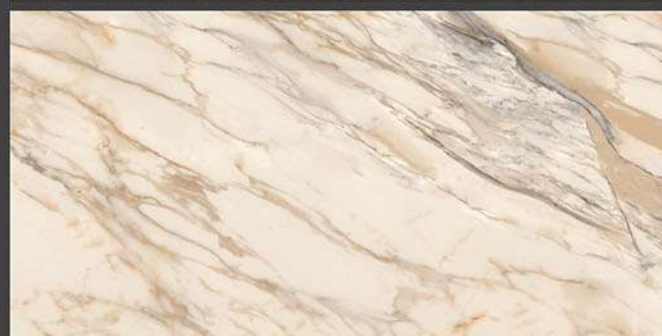

Glossy
COLLECTION

600x1200mm
GLAZED VITRIFIED TILES

Oporto Gold

RANDOM FACES - 4

Low Water
Absorption

Frost
Resistant

Chemical
Resistant

Stain
Resistance

Zero
Maintenance

Easy to
Clean