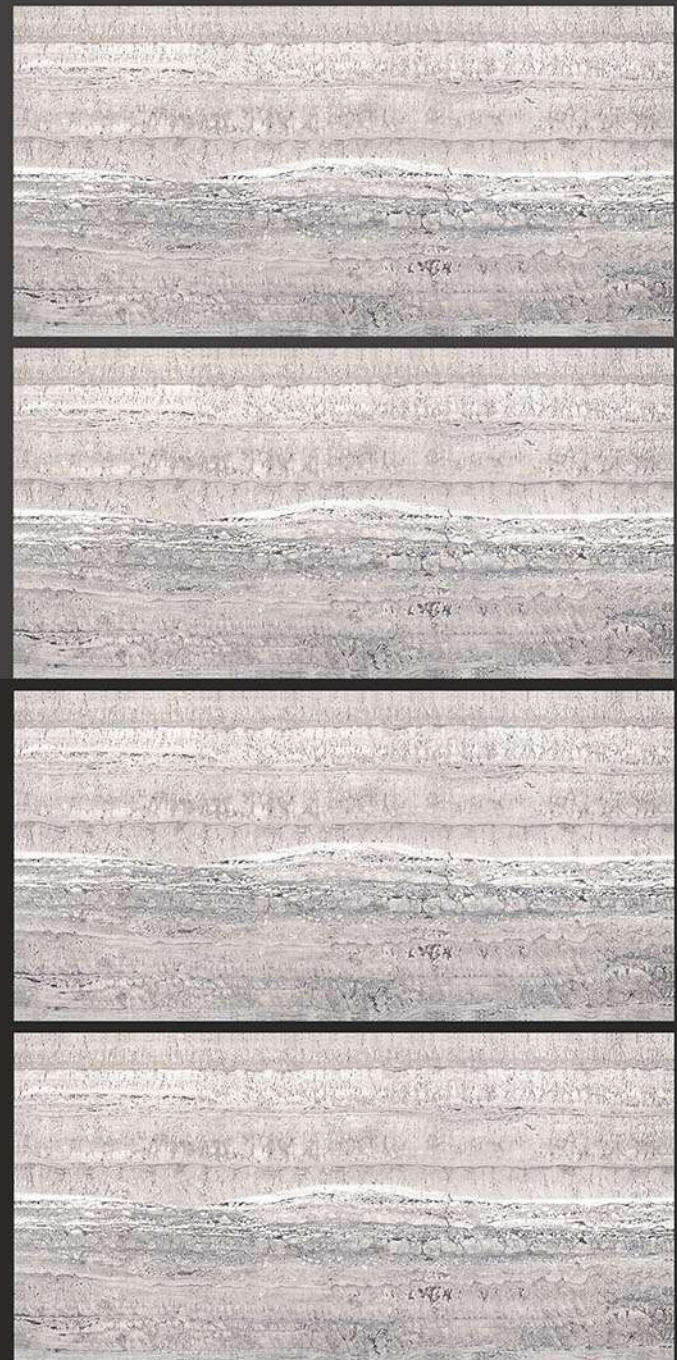

Zero
Maintenance

Easy to
Clean

Glossy
COLLECTION

600x1200mm
GLAZED VITRIFIED TILES

SMOKY TRAVERTINO

RANDOM FACES - 1

Low Water
Absorption

Frost
Resistant