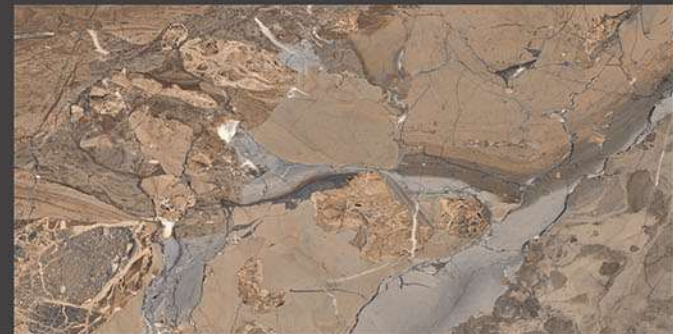

Zero
Maintenance

Easy to
Clean

Glossy
COLLECTION

600x1200mm
GLAZED VITRIFIED TILES

RUDOLF BROWN

RANDOM FACES - 4

Low Water
Absorption

Frost
Resistant