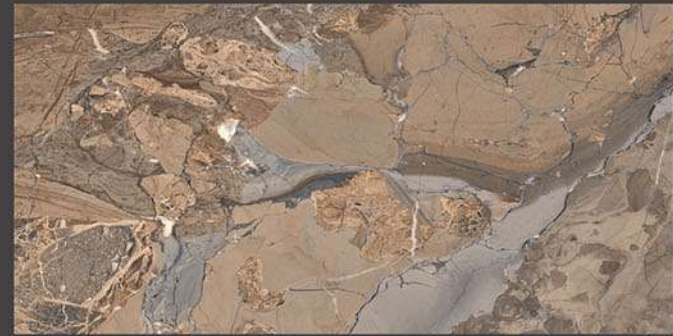

Zero
Maintenance

Easy to
Clean

Glossy
COLLECTION

600x1200mm
GLAZED VITRIFIED TILES

RUDOLF BROWN

RANDOM FACES - 4

Low Water
Absorption

Frost
Resistant