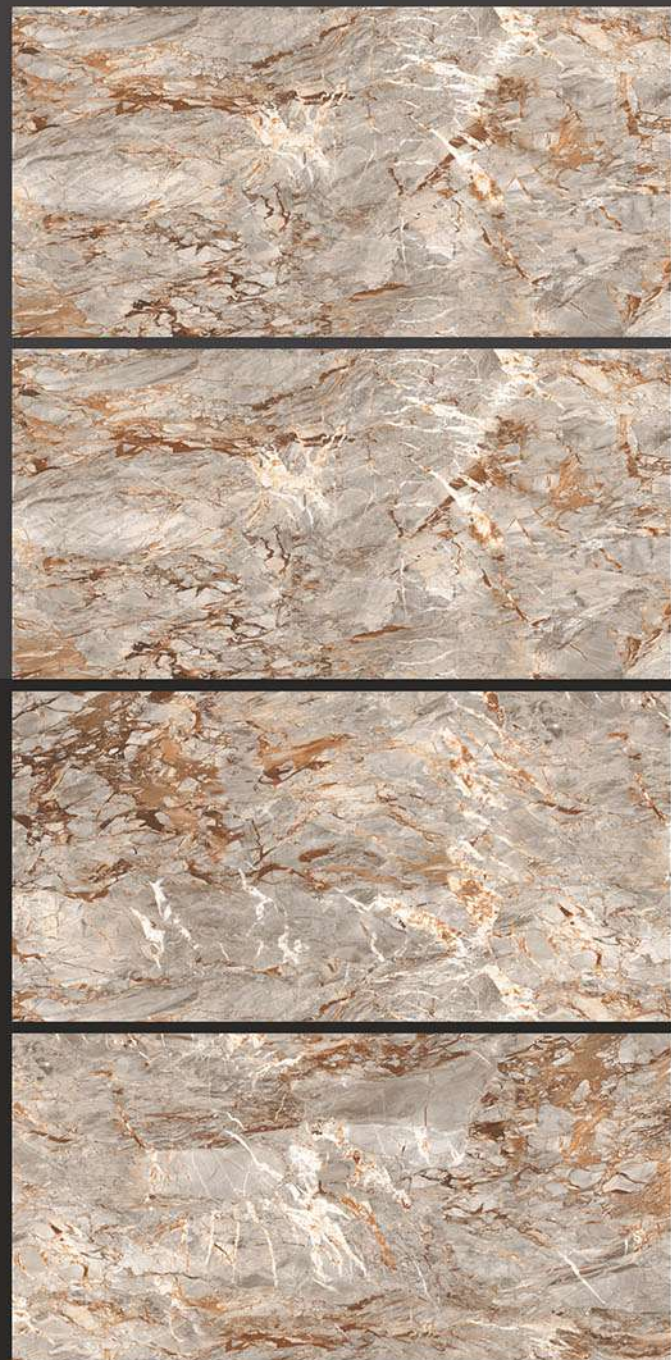

NAPA BEIGE

RANDOM FACES - 4

Low Water
Absorption

Frost
Resistant

Chemical
Resistant

Stain
Resistance

Zero
Maintenance

Easy to
Clean