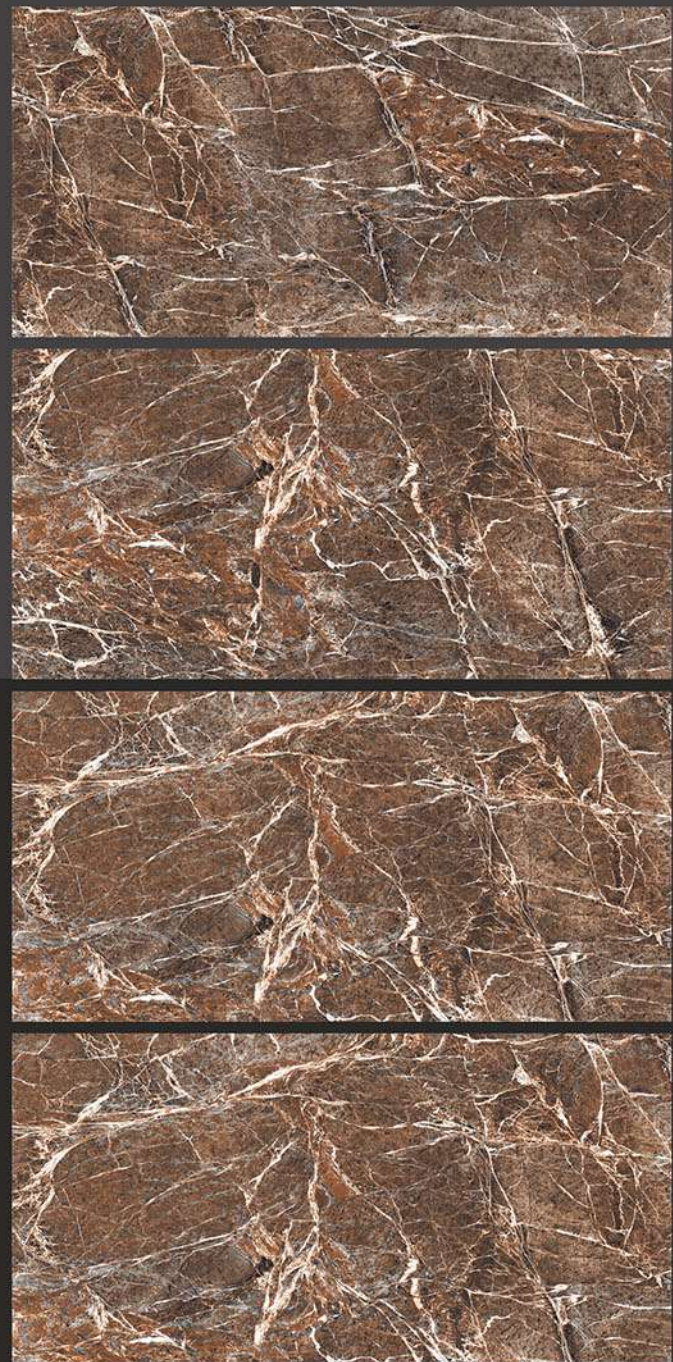

BOLONIA BROWN

RANDOM FACES - 3

Low Water
Absorption

Frost
Resistant

Chemical
Resistant

Stain
Resistance

Zero
Maintenance

Easy to
Clean